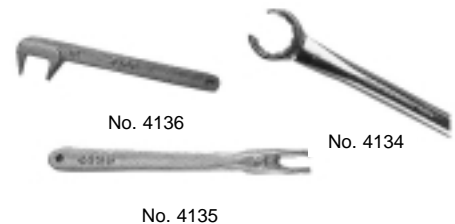

DISPENSING HEADS

Draft Arms

Throw away your brass polish. Perlick draft arm dispensing heads are now available in tarnish-free polished brass that stays looking like new without tedious polishing. All Perlick draft arms are equipped with a stainless steel supply tube with male Cleveland thread connection. Air baffle included. Faucet knob not included. Available in Polished Chrome, Traditional Polished Brass or Tarnish-Free Polished Brass.

| Part No. | Description |
|---------------|---|
| 858-408 | 1 fct.-chrome |
| 858-408PB | 1 fct.-polished brass |
| 858-408TF | 1 fct.-tarnish-free polished brass |
| 858D408-408 | 2 fct.-chrome |
| 858D408-408PB | 2 fct.-polished brass |
| 858D408-408TF | 2 fct.-tarnish-free polished brass |
| 21233 | 2 fct.-parallel-chrome |
| 21233PB | 2 fct. parallel-polished brass |
| 21233TF | 2 fct. parallel-tarnish-free pol. brass |
| 43194 | Twin link for single knob |
| 3722 | 3 fct.-chrome |
| 3722PB | 3 fct.-polished brass |
| 3722TF | 3 fct.-tarnish-free polished brass |
| C15747-1 | Air baffle for 12 ¹¹ / ₁₆ " heads |
| C23896-1 | Air baffle for 3722 series heads |

Note: All draft arms are 12¹¹/₁₆" high (9⁷/₁₆" to faucet) except 3722/3722TF which are 1" higher. Extra high draft arms are available; call Perlick for part numbers and prices. To substitute No. 307 Flow Control Faucets (see page 3), contact Perlick for part numbers and prices.

NOW AVAILABLE Tarnish-Free Polished Brass

Wrenches for Draft Arms

| Part No. | Description |
|----------|--------------------------|
| 4134 | For one faucet |
| 4135 | For two divided faucets |
| 4136 | For two parallel faucets |