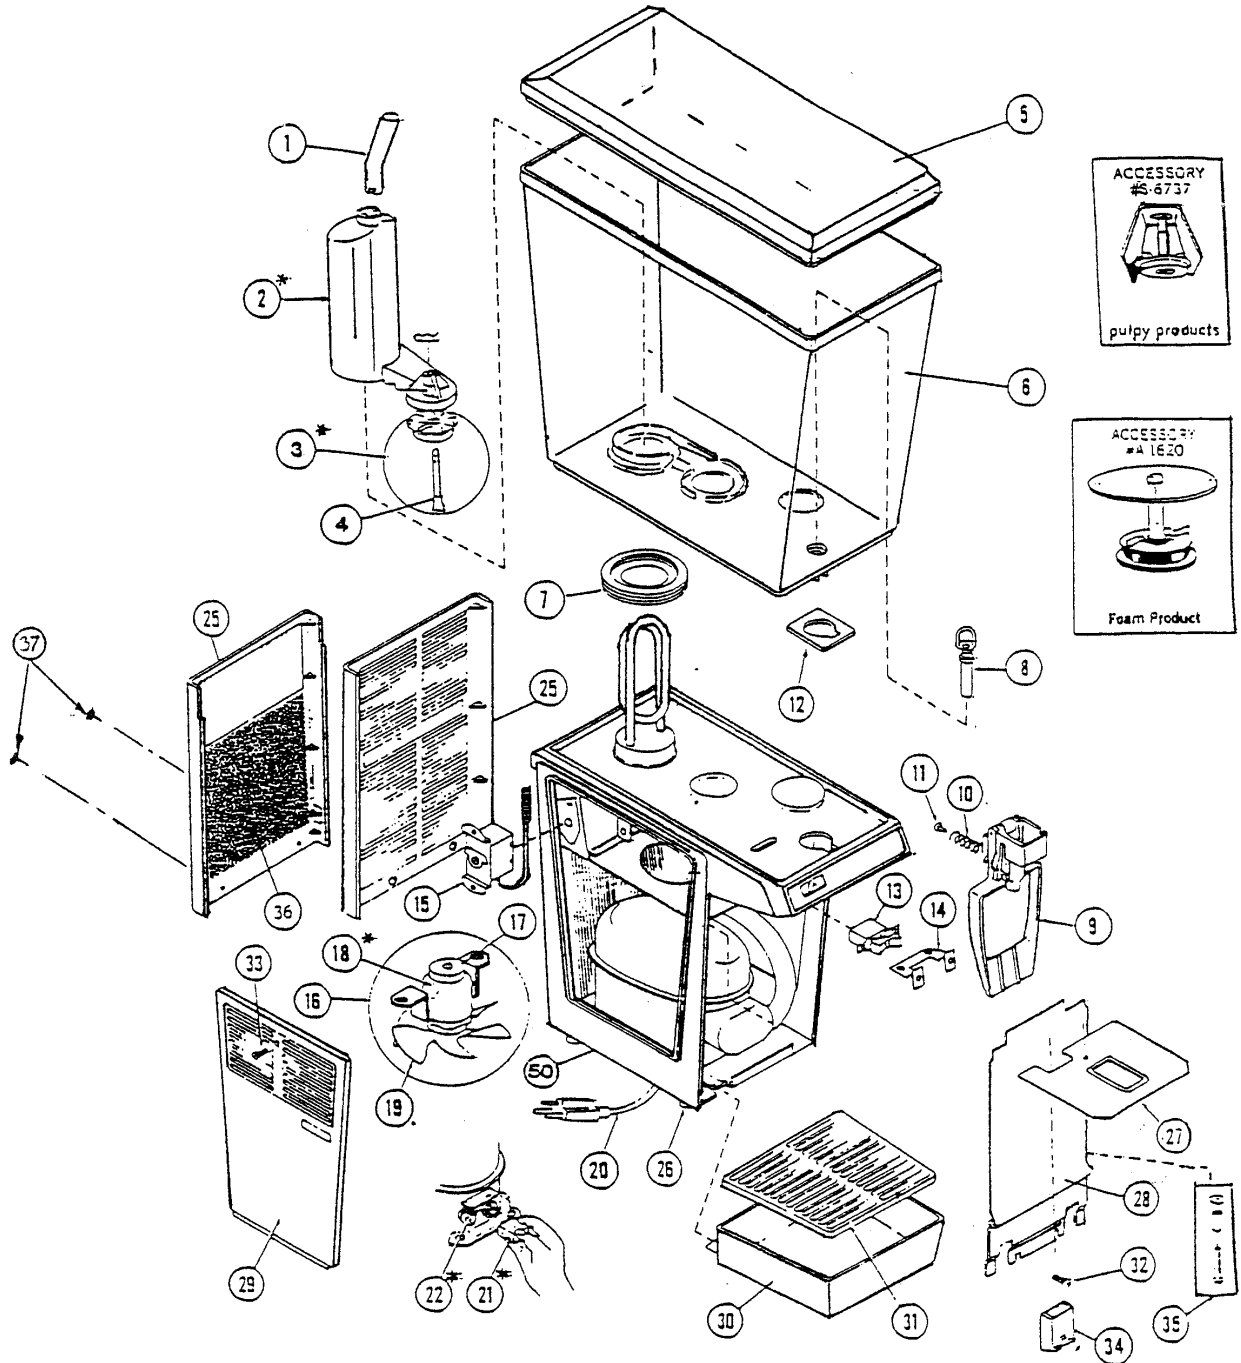

ILLUSTRATED PARTS LIST

JS7 COLD BEVERAGE DISPENSER

FIGURE 1. GENERAL ASSEMBLY

IMI CORNELIUS INC.
One Cornelius Place
Anoka, MN. 55303-6234
Telephone 1-800-238-3600
Facsimile 1-800-258-0255

www.cornelius.com

ILLUSTRATED PARTS LIST

JS7 COLD BEVERAGE DISPENSER

Item No.	Part No.	Name
1	S6670	Spray Tube
	A1620	Impeller Circ Asy Fin Flat Top (See Small Box on Drawing)
	S6737	Impeller Circ Asy Fin A-Frame Top (See Small Box on Drawing)
2	S6677 S7046	Housing Pump Asy 120V 60HZ Pump Asy 230V 50HZ
3	A3058 A3192	Impeller and Support Pin 120V 60HZ Impeller w/Support Pin 230V 50HZ
4	A2549	Pin Support Impella
5	S6676	Cover Bowl
6	S6562	Bowl
7	S6600	Gasket Bowl
8	S4206	Tube Pinch
9	S4381	Handle Push Asy
	720721601	Label Push Handle
10	S4363	Tube Pinch Spring
11	S4576	Rivet Spr Ret (Pack of 6)
12	S6901	Gasket Bowl Spout
13	18334	Switch On-Off
14	S8053	Brkt Mtg Switch
15	S6657	Thermostat
16	S6641	Spray Dr Asy
17	S6750	Magnet Asy
18	S6642 S6867	Spray Dr and Fan Mtr 120V 60HZ Spray Dr and Fan Mtr 230V 50HZ
19	18778	Blade Fan
20	S1249	Cord Serv 120V 60HZ
21	A8354 A8355 A8356	Kit Comp 1/6HP 120V 60HZ Kit Comp 120V 60HZ Kit Comp 208V 60HZ (No Longer Available)
	S2220 18388 18567	Relay 230V 50HZ Relay Relay
22	S3067 18390 S4156	Overld 120V 60HZ Overld 230V 50HZ Overld 220V 60HZ (No Longer Available)

Item No.	Part No.	Name
23		Item Not used
24		Item Not used
25	A7315	Panel Back
26	S3159	Leg Set
27	S7683	Switch and Cover Plate
28	S7680 18710	Panel Front (Use Below Serial No. 315270) Panel, Front (Used on Serial No. 315270 and Above)
29	S6793	Panel Side Asy
30	A7296 18818	Drip Tray (Used Below Serial No. 315270) Drip Tray (Used on Serial No. 315270 and Above)
31	A7292 A7310 18747	Grille Drip Tray (Used on Serial No. 315270 and Above) Drip Tray Asy (Used Below Serial No. 315270) Drip Tray Asy (Used on Serial No. 315270 and Above)
32	S4554	Screw 1/4 (Pack of 6)
33	A3060	Screw Side Clip
34	S7289	Drain Asy Condensate
35	A2081	Spacer Cover Mtg
36	A4188	Filter Back Panel
37	A8793	Screw No. 10 x 3/8 (Pack of 6)
38		Item Not used
39		Item Not used
40		Item Not used
41		Item Not used
42		Item Not used
43		Item Not used
44		Item Not used
45		Item Not used
46		Item Not used
47		Item Not used
48		Item Not used
49		Item Not used
50	A7305	Frame, Side