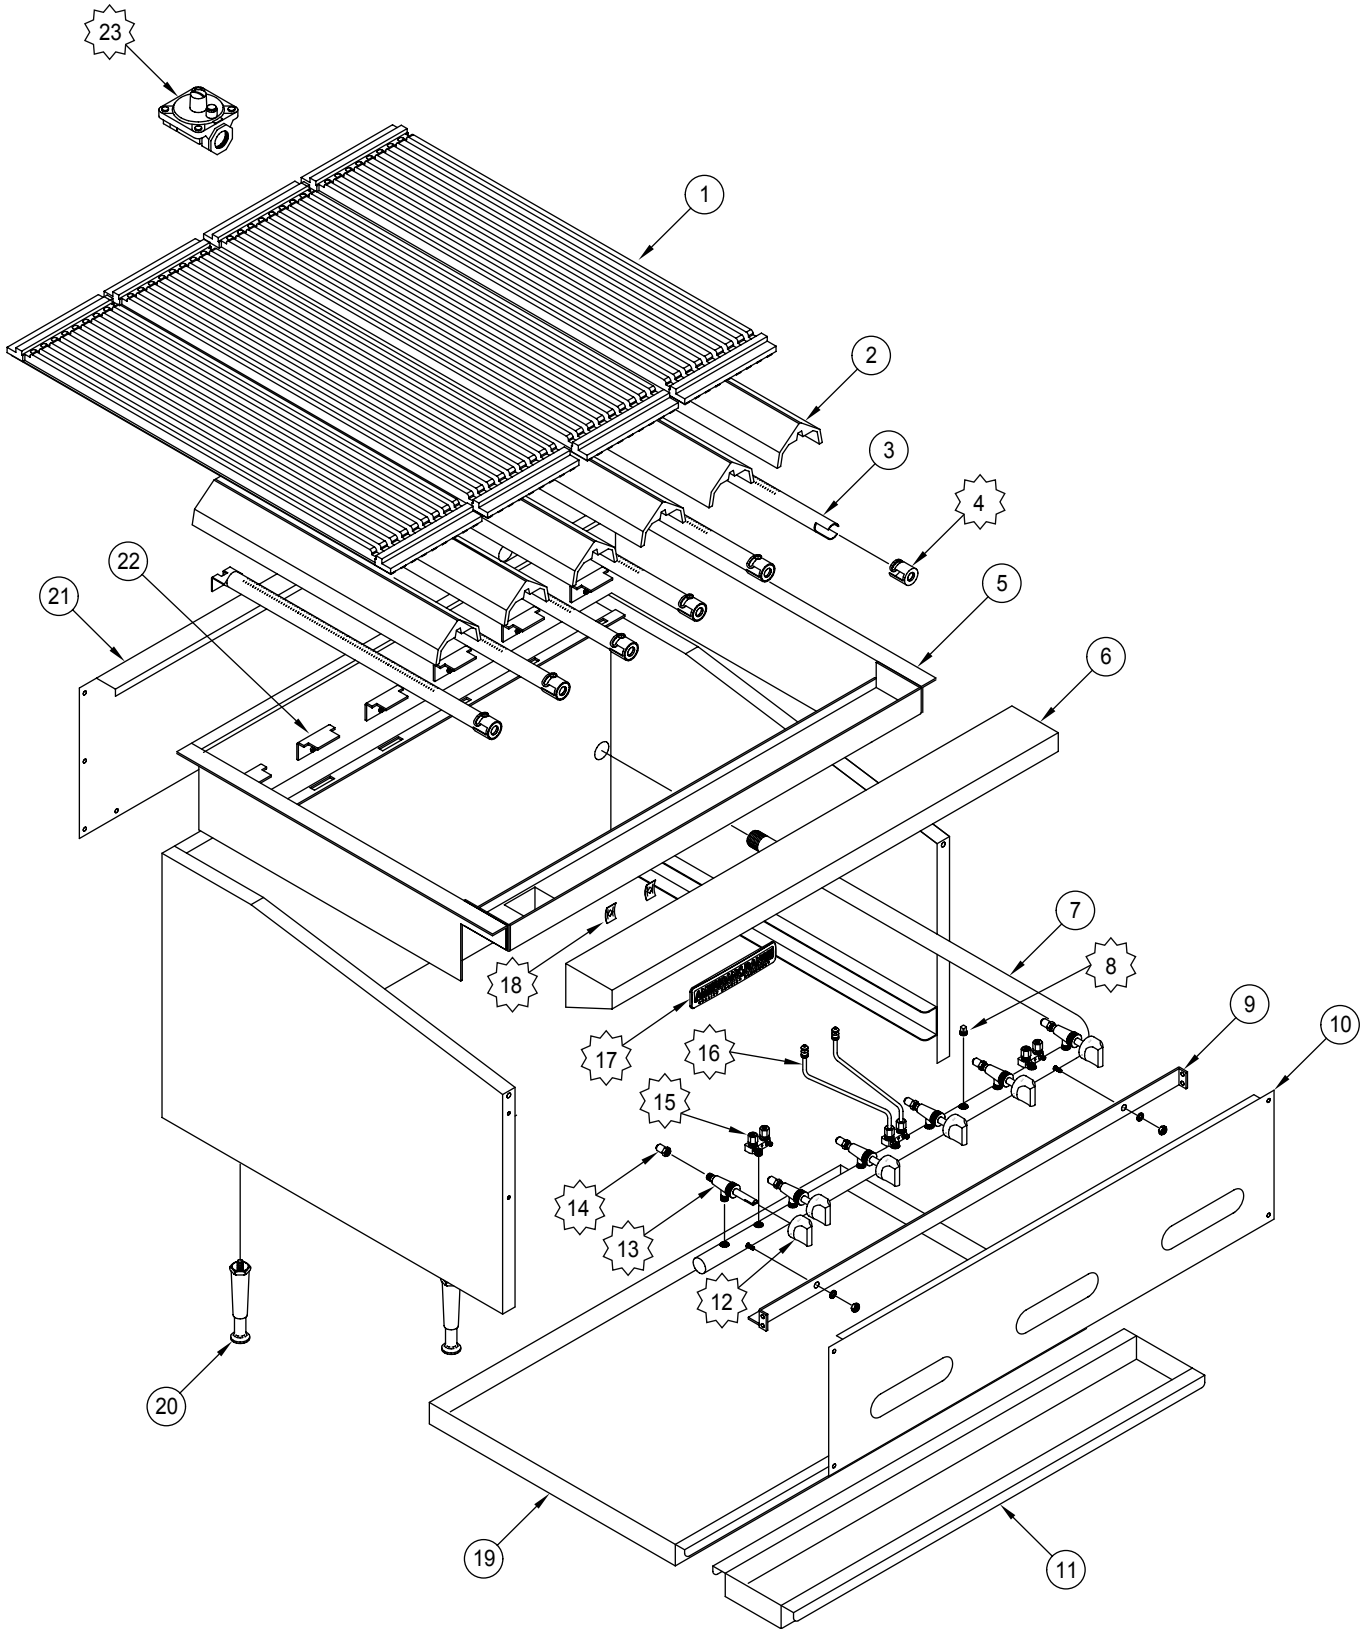

ADJ

ADJ

ITEM NO.	PART NO.	DESCRIPTION
1	A17010	Grate, 9 Bar 5" x 21" Cast Iron ADJ/AMSQ
2	A17004	Cover, Radiant 19.5" Cast Iron 10449
3	A14011	Burner, Broiler ARRB, AERB, ARKB 10468
4	A14036	Air Shutter, 1"
8	A23010	Plug, 1/8" Pipe Hex Black All Manifolds
12	A32001	Knob, Gas On/Off Glossy Black Flat Down
13	A80109	Valve, Gas Manual On/Off UL 10419, AR, ARKB, ARRB, AECB
14	A29004	Orifice Hood, #50 1/2" Brass, 11050 Nat Gas
	A29008	Orifice Hood, #57 1/2" Brass, 11057 LPG Gas
15	A29301	Valve, Dual Gas Pilot 1/8 x 3/16C 10432
16	A29221	Pilot Tip, Assembly ADJ
17	A38000	Name Plate, American Range 8" 10499 Quality Commercial Chrome
18	A44003	Nut, Speed #6 Push Black 10601
20	A35011	Leg, 4" Adjustable Flanged NSF Stainless
23	A80011	Valve, Pressure Regulator 3/4 10481 LPG Gas Set 10.0
	A80110	Valve, Pressure Regulator 3/4 10480 Nat Gas Set 5.
31	A32016	Knob, Ball 1-3/4 3/8 Insert
32	A34004	Spring, Extension ADJ-60/ADJ-72 1-1/16" x 5-1/2" x .120"
	A34007	Spring, Extension ADJ Special 1-1/16" x 4+ ADJ-24 thru ADJ-48"

subject to change without notice.

4 	8 	12 	13 	14 	15 	16 
AIR SHUTTER	1/8" PLUG	ON/OFF KNOB	GAS VALVE	ORIFICE HOOD	3/16 DUAL PILOT VALVE	PILOT TIP ASSY
17 	18 	23 				
AMERICAN RANGE NAME PLATE	SPEED NUT	REGULATOR				