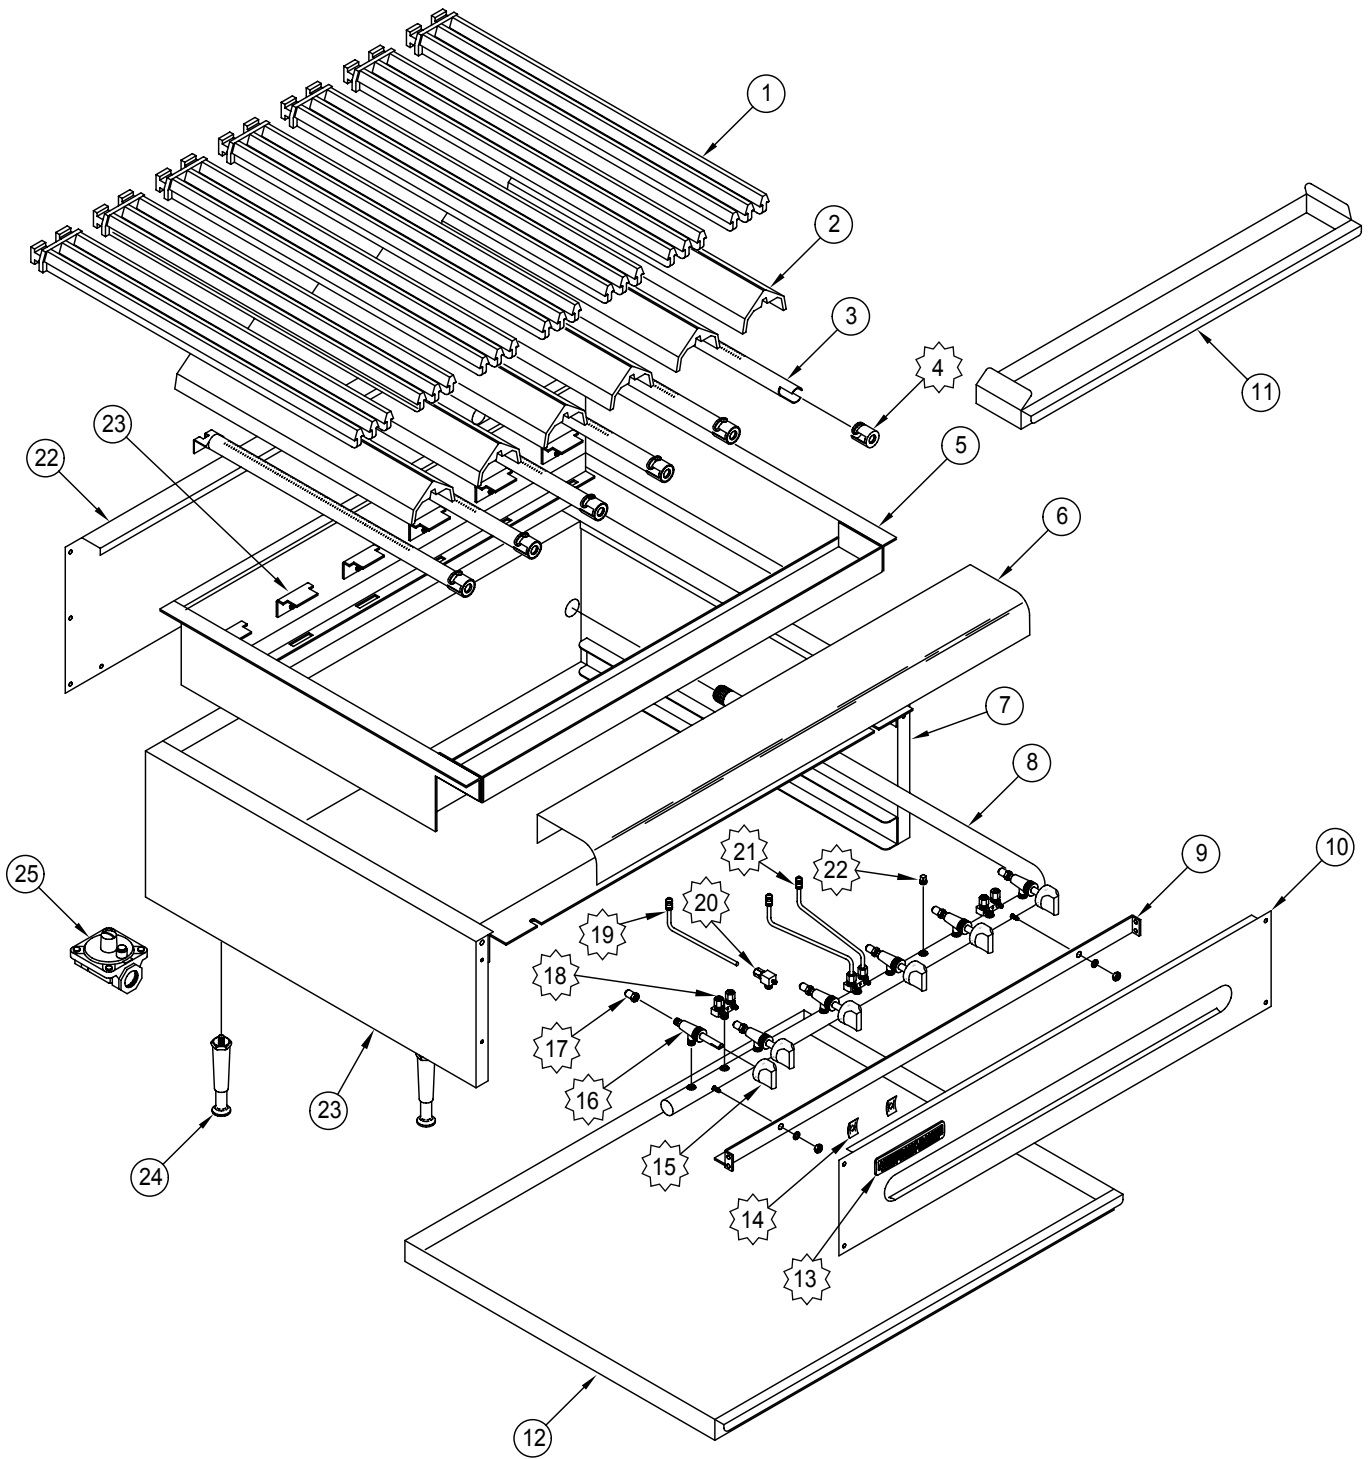

# AERB

| ITEM NO. | PART NO. | DESCRIPTION   |
|----------|----------|---|
| 1        | A17001   | Grate, Top 3 Bar 3" x 21" 10451 Cast Iron                     |
| 2        | A17004   | Cover, Radiant 19.5" Long ARRB/AERB                           |
| 3        | A14011   | Radiant Broiler Burner  |
| 4        | A14036   | Air Shutter, 1"   |
| 12       | A99852   | Crumb Tray 12" AERB Charbroiler 8021-12                       |
|          | A99853   | Crumb Tray 16" AERB Charbroiler 8021-16                       |
|          | A99854   | Crumb Tray 24" AERB Charbroiler 8021-24                       |
|          | A99855   | Crumb Tray 30" AERB Charbroiler 8021-30                       |
|          | A99856   | Crumb Tray 48" AERB Charbroiler 8021-48                       |
|          | A99857   | Crumb Tray 36" AERB & AERB-72 Charbroiler 8021-36             |
| 13       | A38000   | Name Plate, American Range 8" 10499 Quality Commercial Chrome |
| 14       | A44003   | Nut, Speed #6 Push Black 10601                                |
| 15       | A32001   | Knob, Gas On/Off Glossy Black Flat Down                       |
| 16       | A80109   | Valve, Gas Manual On/Off UL 10419, AR, ARKB, ARRB, AECB       |
| 17       | A29004   | Orifice Hood, #50 1/2" Brass, 11050 LPG Gas                   |
|          | A29008   | Orifice Hood, #57 1/2" Brass, 11057 Nat Gas                   |
| 18       | A29301   | Valve, Dual Gas Pilot 1/8" x 3/16" C 10432                    |
| 19       | A29235   | Pilot Tip, Assembly Single Valve AERB                         |
| 20       | A29300   | Valve, Pilot Elbow Adjustable 10418 1/8" NPT 3/16" CC         |
| 21       | A29204   | Pilot Tip, Assembly Dual Valve AERB                           |
| 22       | A23010   | Plug, 1/8" Pipe Hex Black All Manifolds                       |
| 24       | A35011   | Leg, 4" Adjustable Flange NSF Stainless                       |
|          | A35100   | Leg Set (4) 4" Adjustable w/Flange                            |
| 25       | A80011   | Valve, Pressure Regulator 3/4" 10481 LPG Gas Set 10.0         |
|          | A80110   | Valve, Pressure Regulator 3/4" 10480 Nat Gas Set 5            |