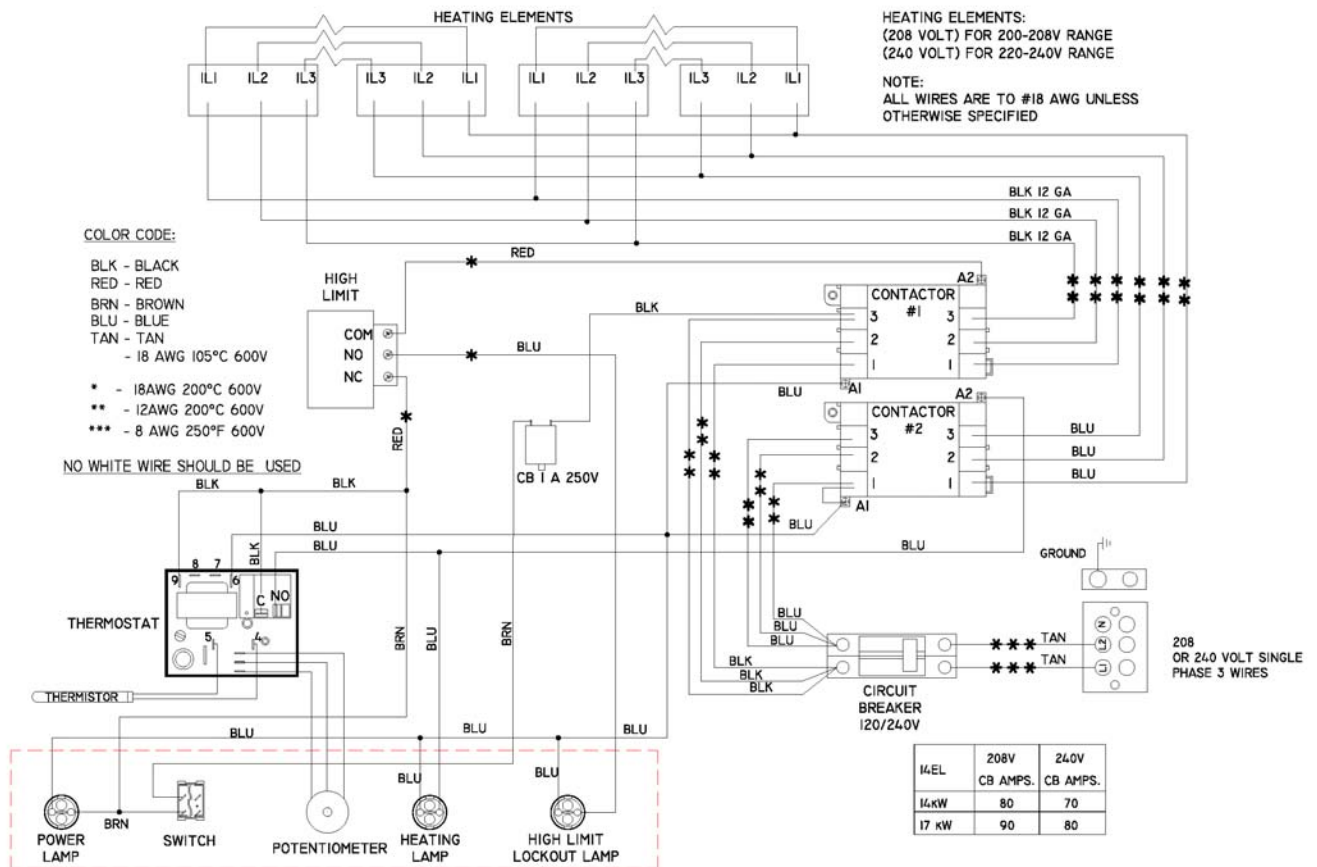

ITEM	QTY	PART NUMBER	DESCRIPTION
52	2	P9132-12	Amber Indicator Light
53	1	P9132-14	Switch, On/Off
54	1	P9132-13	Red Indicator Light
N/S		P9120-67	12 AWG 200°C 600V Wire Black
N/S		P9120-86	12 AWG 200°C 600V Wire Blue
N/S		P9120-67	8 AWG 200°C 600V Wire Tan (L=2x 4ft)
N/S	4	K1100-00	Caster Set, 2 Stationary, 2 Swivel (Optional)
N/S	4	K1125-00	Stationary Caster Set (Optional)
N/S	4	K1150-00	Swivel Caster Set (Optional)