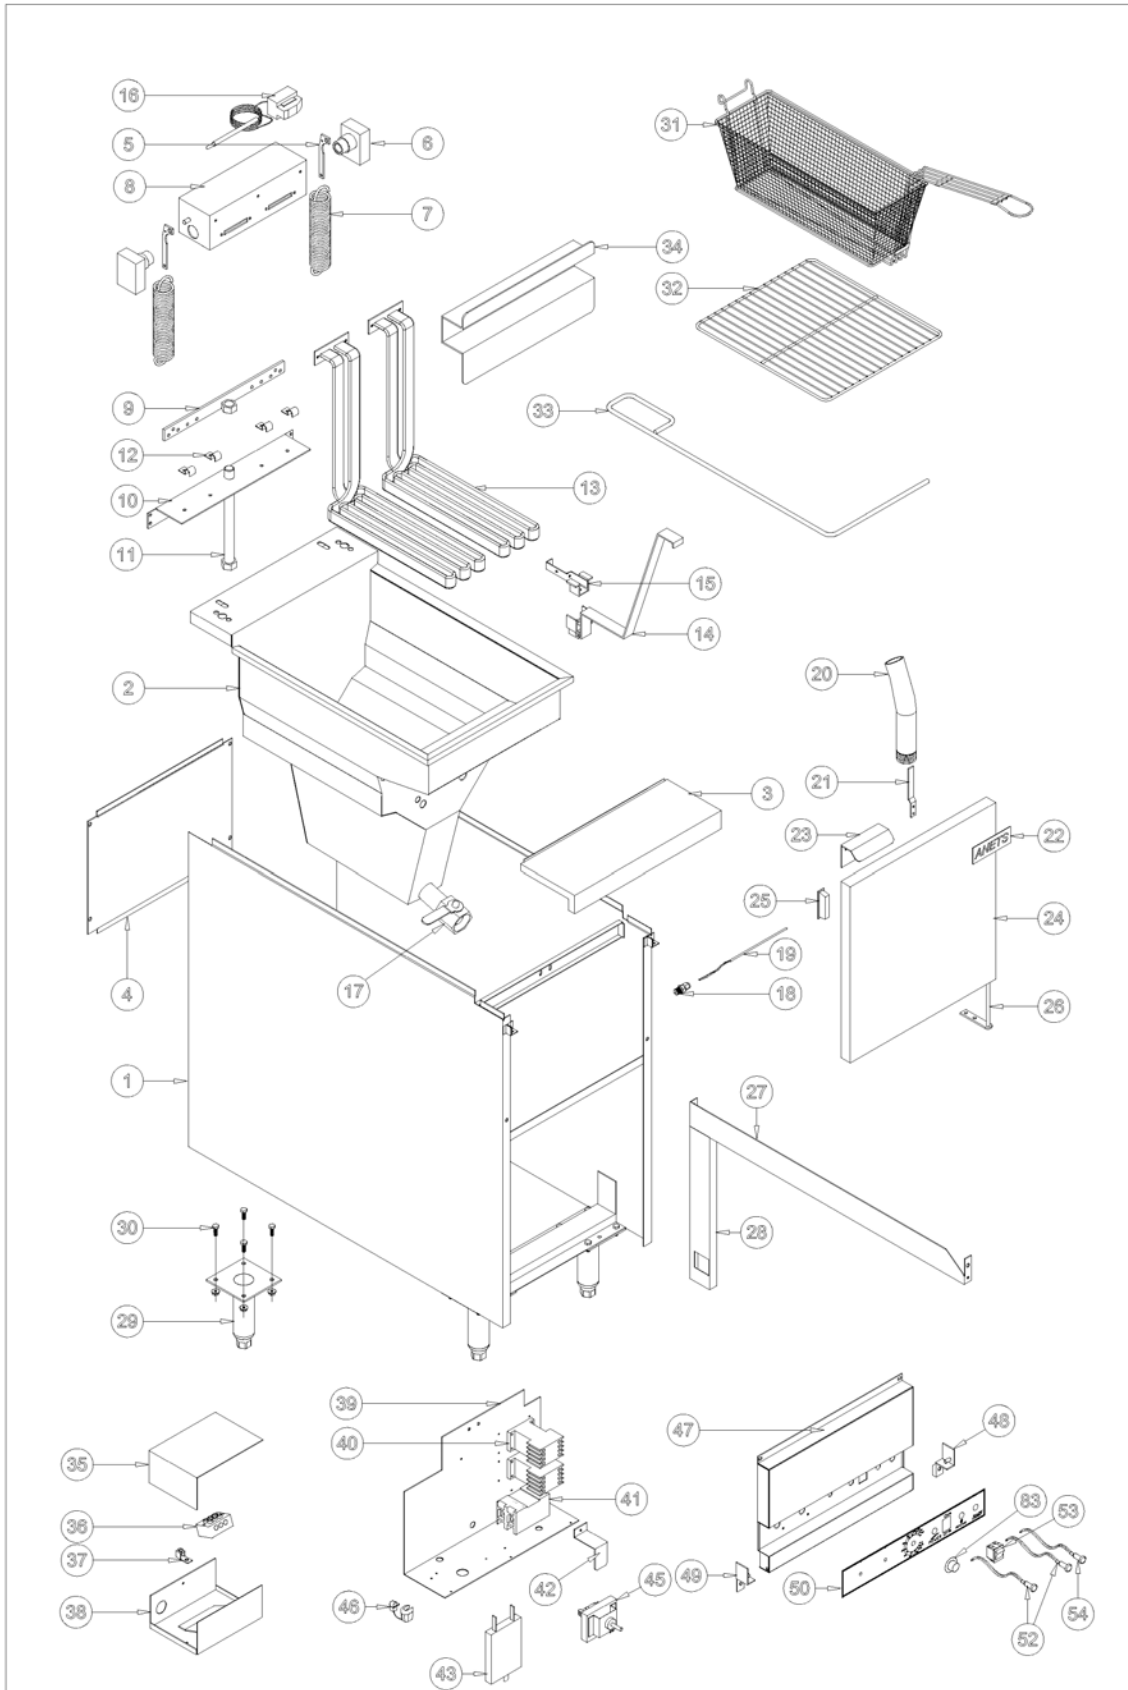

ANETS MODEL 14EL14 208V SINGLE PHASE PART LIST

ITEM	QTY	PART NUMBER	DESCRIPTION
1	1	E4455-00	Cabinet
2	1	E4963-00	Stainless Steel Pot
3	1	C8990-01	Front Trim
4	1	D5966-00	Back Cover (14EL14 – 14EL17)
5	2	P8095-36	Spring Bar (B13930)
6	2	P9316-06	Bearing Block Weldment (B13938)
7	2	P9500-23	Spring
8	1	C10435-00	Pivot Box Weldment
9	1	C9427-00	Tension Bar Assembly
10	1	C10407-00	Spring Bar
11	1	B12581-00	Tension Bolt
12	4	P9300-79	Jiffy Clip
13	2	P9125-85	Watlow Firebar Heater 208v Model (14EL14)
14	1	C10386-00	Pivot Arm Weldment
15	1	B14001-00	Hi Limit Inside Heater Bracket Weldment
16	1	P8901-61	High Limit
17	1	P8835-16	1 ¼ Ball Valve
18	1	P8840-77	Thermistor To Tank Connector
19	1	P8905-15	Thermistor - 90k Ohm
20	1	P9314-76	Drain Valve Extension
21	1	B5065-00	Drain Spout Holder
22	1	P9204-75	Name Plate – Golden Fry (B14499)
23	1	C9004-01	Door Handle
24	1	E4472-01	Door
25	1	P9302-14	Magnetic Door Catch
26	1	B12149-05	Door Hinge
27	1	C10408-00	Wire Trough
28	1	C10426-00	Vertical Wire Trough
29	4	P9304-05	6" Adjustable Leg Base (B13932)
30	1	P8025-95	Leg Bolt Kit (B14073)
31	2	P9800-08	14" Twin Basket (E2224)
32	1	P9800-45	14" Fryer Screen (C9045)
33	1	P9315-71	Cleanout Rod (C9144)
34	1	D5975-00	Basket Hanger (14EL14 – 14EL17)
35	1	C10587-00	Electrical Box Cover – RH
36	1	P9125-67	Terminal Block, 3 Pole
37	2	P9125-16	Grounding Terminal
38	1	C10588-00	Electrical Box Weldment - RH
39	1	D6373-00	Control Panel
40	2	P9101-47	Contactors – Furnas, 208V
41	1	P9132-62	Circuit Breaker 80A 120/240V
42	1	C11159-00	Circuit Breaker Hold Down Bracket
43	1	P9100-61	Circuit Breaker – 1 Amp
44	1		
45	1	P8905-17	Thermostat, Solid State
46	1	P9110-12	Snap Bushing
47	1	E4959-00	Front Panel Without Optional Computer
48	1	C10429-01	Front Panel Hinge – RH
49	1	C10429-00	Front Panel Hinge – LH
50	1	P9203-65	Front Panel Face Label (E4974)
51	1	P8902-80	Thermostat Knob With Cover