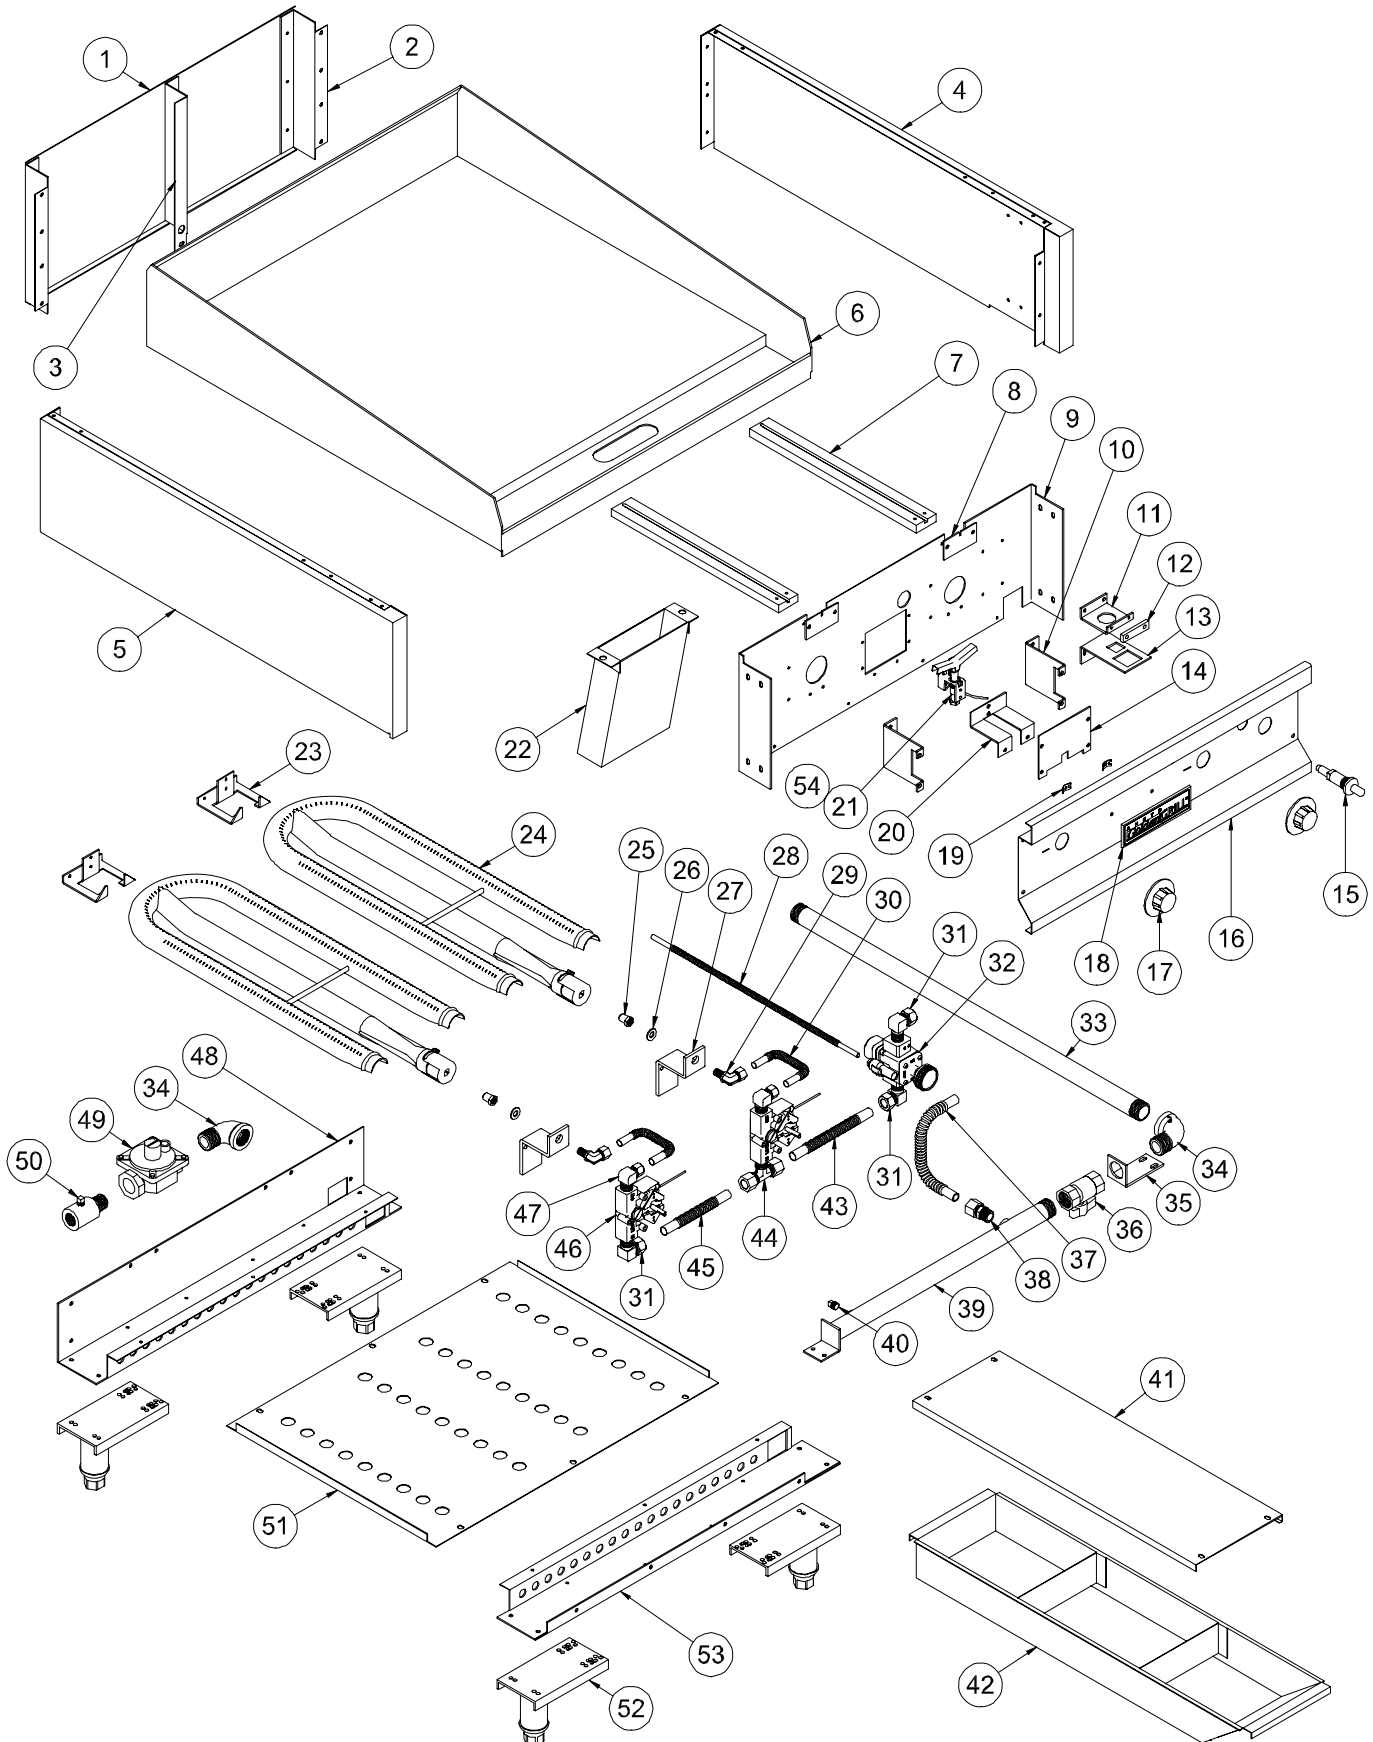

www.anets.us

ANETS
GoldenGRILL™

ITM	QTY	PART NUMBER	DESCRIPTION
1	1	C10772-01	Flue Back – 24"
		C10772-02	Flue Back – 36"
		C10772-03	Flue Back – 48"
		C10772-04	Flue Back – 60"
		C10772-05	Flue Back – 72"
2	2	C10769-00	Flue Bracket
3	1	C10966-00	Flue Center Bracket – 36" & 48"
	2		Flue Center Bracket – 60" & 72"
4	1	D6219-00	Right Side Panel Weldment
5	1	D6220-00	Left Side Panel Weldment
6	1	E5183-01	Grill Plate Weldment – 24"
		E5183-02	Grill Plate Weldment – 36"
		E5183-03	Grill Plate Weldment – 48"
		E5183-04	Grill Plate Weldment – 60"
		E5183-05	Grill Plate Weldment – 72"
		E5183-06	Chrome Grill Plate Weldment – 24"
		E5183-07	Chrome Grill Plate Weldment – 36"
		E5183-08	Chrome Grill Plate Weldment – 48"
		E5183-09	Chrome Grill Plate Weldment – 60"
		E5183-10	Chrome Grill Plate Weldment – 72"
7	2	B13130-01	Bulb Holder – 24"
	3		Bulb Holder – 36"
	4		Bulb Holder – 48"
	5		Bulb Holder – 60"
	6		Bulb Holder – 72"
8	2	B14270-00	Bulb Holder Cover – 24"
	3		Bulb Holder Cover – 36"
	4		Bulb Holder Cover – 48"
	5		Bulb Holder Cover – 60"
	6		Bulb Holder Cover – 72"
9	1	E5168-01	Partition Wall – 24"
		E5168-02	Partition Wall – 36"
		E5168-03	Partition Wall – 48"
		E5168-04	Partition Wall – 60"
		E5168-05	Partition Wall – 72"
10	2	C10635-00	Thermostat Bracket – 24"
	3		Thermostat Bracket – 36"
	4		Thermostat Bracket – 48"
	5		Thermostat Bracket – 60"
	6		Thermostat Bracket – 72"
11	1	B14278-00	Top Bracket – 24"
	2		Top Bracket – 36" & 48"
	3		Top Bracket – 60" & 72"
12	1	B14279-00	Top Bracket Clamp – 24"
	2		Top Bracket Clamp – 36" & 48"
	3		Top Bracket Clamp – 60" & 72"
13	1	C10636-00	Bottom Bracket – 24"
	2		Bottom Bracket – 36" & 48"
	3		Bottom Bracket – 60" & 72"
14	1	B14267-00	Pilot Cover – 24"
	2		Pilot Cover – 36" & 48"
	3		Pilot Cover – 60" & 72"
15	1	P9131-76	Piezo Igniter – 24"
	2		Piezo Igniter – 36" & 48"
	3		Piezo Igniter – 60" & 72"