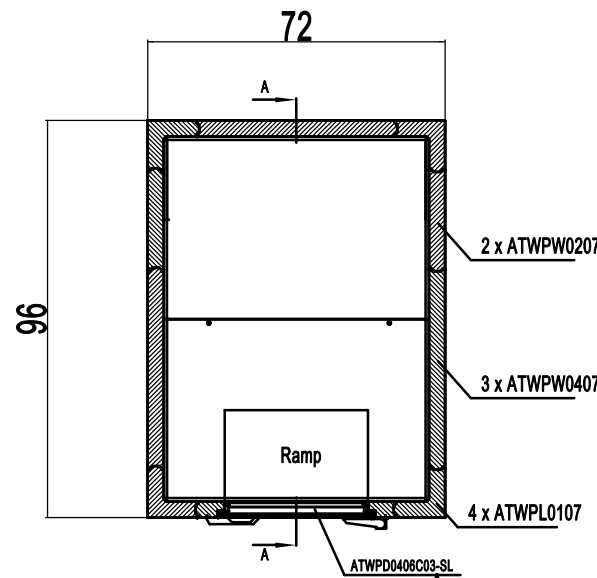

AWF 0608-TF(RR/RL)

REV 11.2024

Unit: inch

11	MLY-D550-1165	N/A	48" LED Light for Walk-in and Wire Channel	1
10	ATWPL0107	ATWPL0107	Walk-in Corner Wall Panel, 1'x1'	4
9	ATWPW0407	ATWPW0407	Walk-in Wall Panel, 4'	3
8	ATWPW0207	ATWPW0207	Walk-in Wall Panel, 2'	2
7.2	ATWPD0406C03-SL	N/A	Walk-in Door, 3', and Door Frame Panel, 4'(Left Hinged)	1
7.1	ATWPD0406C03-SR	N/A	Walk-in Door, 3', and Door Frame Panel, 4'(Right Hinged)	1
6	ATWPC0406MH	ATWPC0406MH	Walk-in Ceiling Panel, 4'x6'. Male Side with Opening	1
5	ATWPC0406F	ATWPC0406F	Walk-in Ceiling Panel, 4'x6', Female Side	1
4	ATWPB0406MR	N/A	Walk-in Floor Panel, 4'x6', Male Side, Inner Ramp	1
3	ATWPB0406F	ATWPB0406F	Walk-in Floor Panel, 4'x6', Female Side	1
2	ATW-R15V	ATW-R15V	Walk-in Condensing Unit	1
1	ATWET02A	ATWET02A	Evaporating unit, Top Mount, with 2 Fan Motors	1
No.	Part # (New)	Part # (Old)	Part Name	Qty