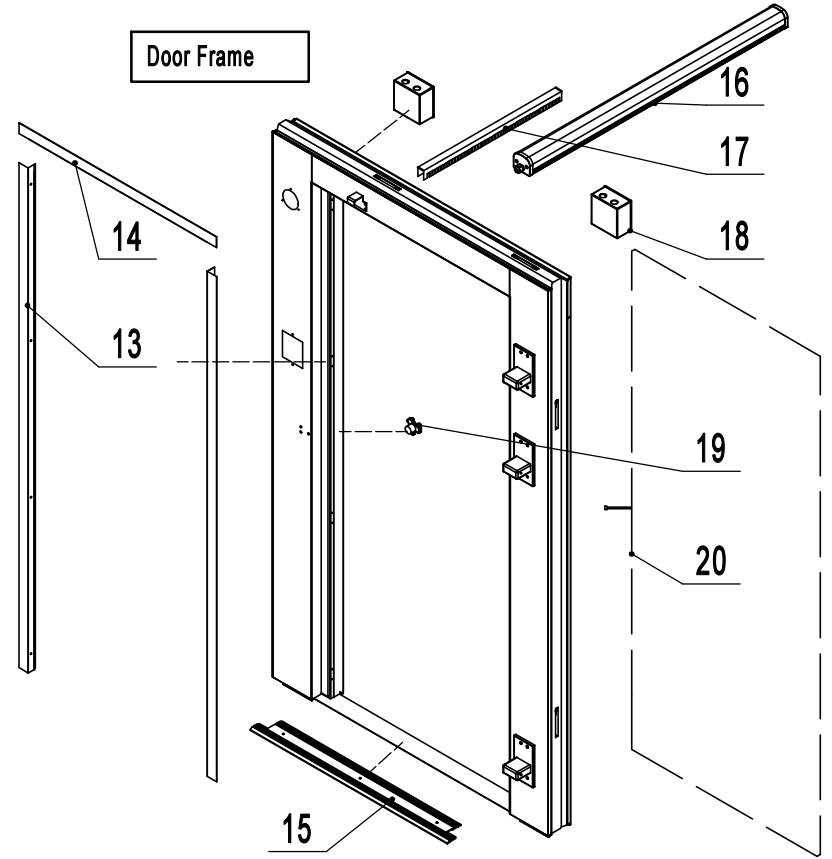

AWF 0608-TF(RR/RL)

REV 11.2024

Unit: inch

11	MLY-D550-1165	N/A	48" LED Light for Walk-in and Wire Channel	1
10	ATWPL0107	ATWPL0107	Walk-in Corner Wall Panel, 1'x1'	4
9	ATWPW0407	ATWPW0407	Walk-in Wall Panel, 4'	3
8	ATWPW0207	ATWPW0207	Walk-in Wall Panel, 2'	2
7.2	ATWPD0406C03-SL	N/A	Walk-in Door, 3', and Door Frame Panel, 4'(Left Hinged)	1
7.1	ATWPD0406C03-SR	N/A	Walk-in Door, 3', and Door Frame Panel, 4'(Right Hinged)	1
6	ATWPC0406MH	ATWPC0406MH	Walk-in Ceiling Panel, 4'x6'. Male Side with Opening	1
5	ATWPC0406F	ATWPC0406F	Walk-in Ceiling Panel, 4'x6', Female Side	1
4	ATWPB0406MR	N/A	Walk-in Floor Panel, 4'x6', Male Side, Inner Ramp	1
3	ATWPB0406F	ATWPB0406F	Walk-in Floor Panel, 4'x6', Female Side	1
2	ATW-R15V	ATW-R15V	Walk-in Condensing Unit	1
1	ATWET02A	ATWET02A	Evaporating unit, Top Mount, with 2 Fan Motors	1
No.	Part # (New)	Part # (Old)	Part Name	Qty

5	ATW0606103012500	Power Supply Box	1
4	W0604244	Latch	4
3	10140E008	Evap Left Fastner	1
2	ATW10140-EF01	Evap Cabinet	1
1	ATW10140-EF02	Evap Top Cover	1
No.	Part #	Part Name	Qty

Door Assembly

Door Frame