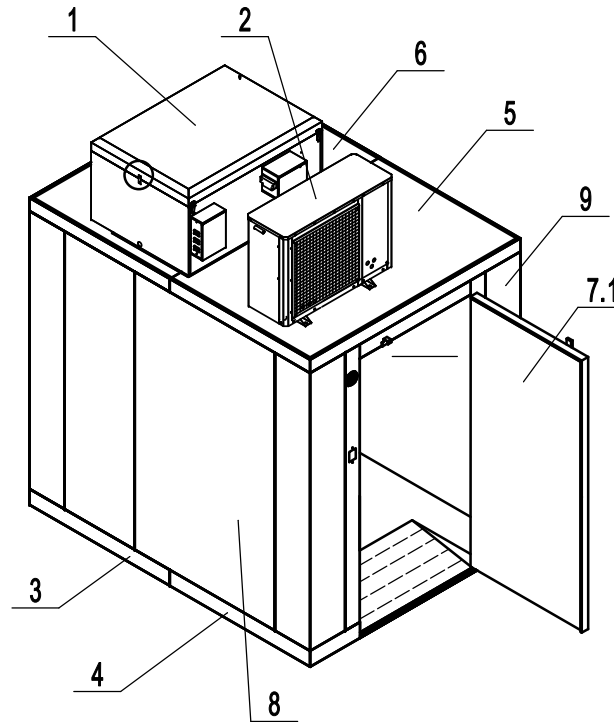

AWF 0608-TF(RR/RL)

REV 11.2024

Unit: inch

11	MLY-D550-1165	N/A	48" LED Light for Walk-in and Wire Channel	1
10	ATWPL0107	ATWPL0107	Walk-in Corner Wall Panel, 1'x1'	4
9	ATWPW0407	ATWPW0407	Walk-in Wall Panel, 4'	3
8	ATWPW0207	ATWPW0207	Walk-in Wall Panel, 2'	2
7.2	ATWPD0406C03-SL	N/A	Walk-in Door, 3', and Door Frame Panel, 4'(Left Hinged)	1
7.1	ATWPD0406C03-SR	N/A	Walk-in Door, 3', and Door Frame Panel, 4'(Right Hinged)	1
6	ATWPC0406MH	ATWPC0406MH	Walk-in Ceiling Panel, 4'x6'. Male Side with Opening	1
5	ATWPC0406F	ATWPC0406F	Walk-in Ceiling Panel, 4'x6', Female Side	1
4	ATWPB0406MR	N/A	Walk-in Floor Panel, 4'x6', Male Side, Inner Ramp	1
3	ATWPB0406F	ATWPB0406F	Walk-in Floor Panel, 4'x6', Female Side	1
2	ATW-R15V	ATW-R15V	Walk-in Condensing Unit	1
1	ATWET02A	ATWET02A	Evaporating unit, Top Mount, with 2 Fan Motors	1
No.	Part # (New)	Part # (Old)	Part Name	Qty

ATWE-T02A

33	R03008000032	Thermo Cutoff	1	19	10140E001	Suction Tube Splash Block	1
32	10140E007	Evap Right Fastner	1	18	10140E003	Drain Hose Splash Block	1
31	10140E020	Evap Defrost Tube Fastner	2	17	W0310067	Drain Hose Heating Tube	1
30	W0206010	Thermo Expansion Valve	1	16	W0414031	Drain Pipe	1
29	W0202675	Evaporator	1	15	W0205036	T Shut Off Valve	1
28	W0311105	Evap Heating Tube	1	14	W0205035	T Shut Off Valve	1
27	W0301056	Evap Fan Blade	2	13	R03019000031	Temperature Sensor	1
26	W0301131	Evap Fan Motor	2	12	10140E009	Controller Box Cover	1
25	R03001000001	Evap Fan Motor Bracket	2	11	N/E	Controller	1
24	10140E005	Evap Front Cover	1	10	ATW0606104003500	Controller Box	1
23	10140E023	Drain Pan Fastner	1	9	W0309300	Terminal Block	1
22	10140E006	Evap Drain Pan	1	8	ATW0606103011500	Power Supply Box Cover	1
21	W0311106	Evap Drain Pan Heating Tube	1	7	W0399145	Power Supply/Transformer	1
20	R08011000004	Evap Drain Pan Foam	1	6	ATW0606103014500	Power Supply Water Guard	2