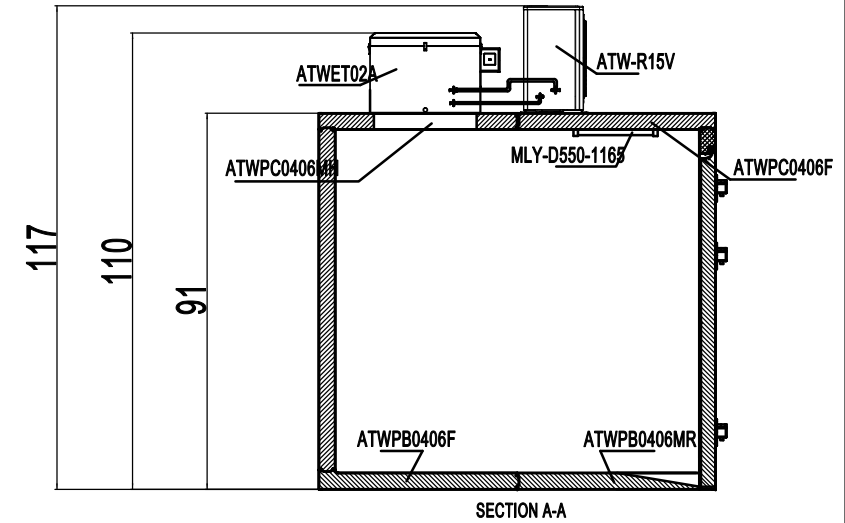

AWF 0608-TF(RR/RL)

REV 11.2024

Unit: inch

11	MLY-D550-1165	N/A	48" LED Light for Walk-in and Wire Channel	1
10	ATWPL0107	ATWPL0107	Walk-in Corner Wall Panel, 1'x1'	4
9	ATWPW0407	ATWPW0407	Walk-in Wall Panel, 4'	3
8	ATWPW0207	ATWPW0207	Walk-in Wall Panel, 2'	2
7.2	ATWPD0406C03-SL	N/A	Walk-in Door, 3', and Door Frame Panel, 4'(Left Hinged)	1
7.1	ATWPD0406C03-SR	N/A	Walk-in Door, 3', and Door Frame Panel, 4'(Right Hinged)	1
6	ATWPC0406MH	ATWPC0406MH	Walk-in Ceiling Panel, 4'x6'. Male Side with Opening	1
5	ATWPC0406F	ATWPC0406F	Walk-in Ceiling Panel, 4'x6', Female Side	1
4	ATWPB0406MR	N/A	Walk-in Floor Panel, 4'x6', Male Side, Inner Ramp	1
3	ATWPB0406F	ATWPB0406F	Walk-in Floor Panel, 4'x6', Female Side	1
2	ATW-R15V	ATW-R15V	Walk-in Condensing Unit	1
1	ATWET02A	ATWET02A	Evaporating unit, Top Mount, with 2 Fan Motors	1
No.	Part # (New)	Part # (Old)	Part Name	Qty

ATWE-T02A

33	R03008000032	Thermo Cutoff	1	19	10140E001	Suction Tube Splash Block	1
32	10140E007	Evap Right Fastner	1	18	10140E003	Drain Hose Splash Block	1
31	10140E020	Evap Defrost Tube Fastner	2	17	W0310067	Drain Hose Heating Tube	1
30	W0206010	Thermo Expansion Valve	1	16	W0414031	Drain Pipe	1
29	W0202675	Evaporator	1	15	W0205036	T Shut Off Valve	1
28	W0311105	Evap Heating Tube	1	14	W0205035	T Shut Off Valve	1
27	W0301056	Evap Fan Blade	2	13	R03019000031	Temperature Sensor	1
26	W0301131	Evap Fan Motor	2	12	10140E009	Controller Box Cover	1
25	R03001000001	Evap Fan Motor Bracket	2	11	N/E	Controller	1
24	10140E005	Evap Front Cover	1	10	ATW0606104003500	Controller Box	1
23	10140E023	Drain Pan Fastner	1	9	W0309300	Terminal Block	1
22	10140E006	Evap Drain Pan	1	8	ATW0606103011500	Power Supply Box Cover	1
21	W0311106	Evap Drain Pan Heating Tube	1	7	W0399145	Power Supply/Transformer	1
20	R08011000004	Evap Drain Pan Foam	1	6	ATW0606103014500	Power Supply Water Guard	2