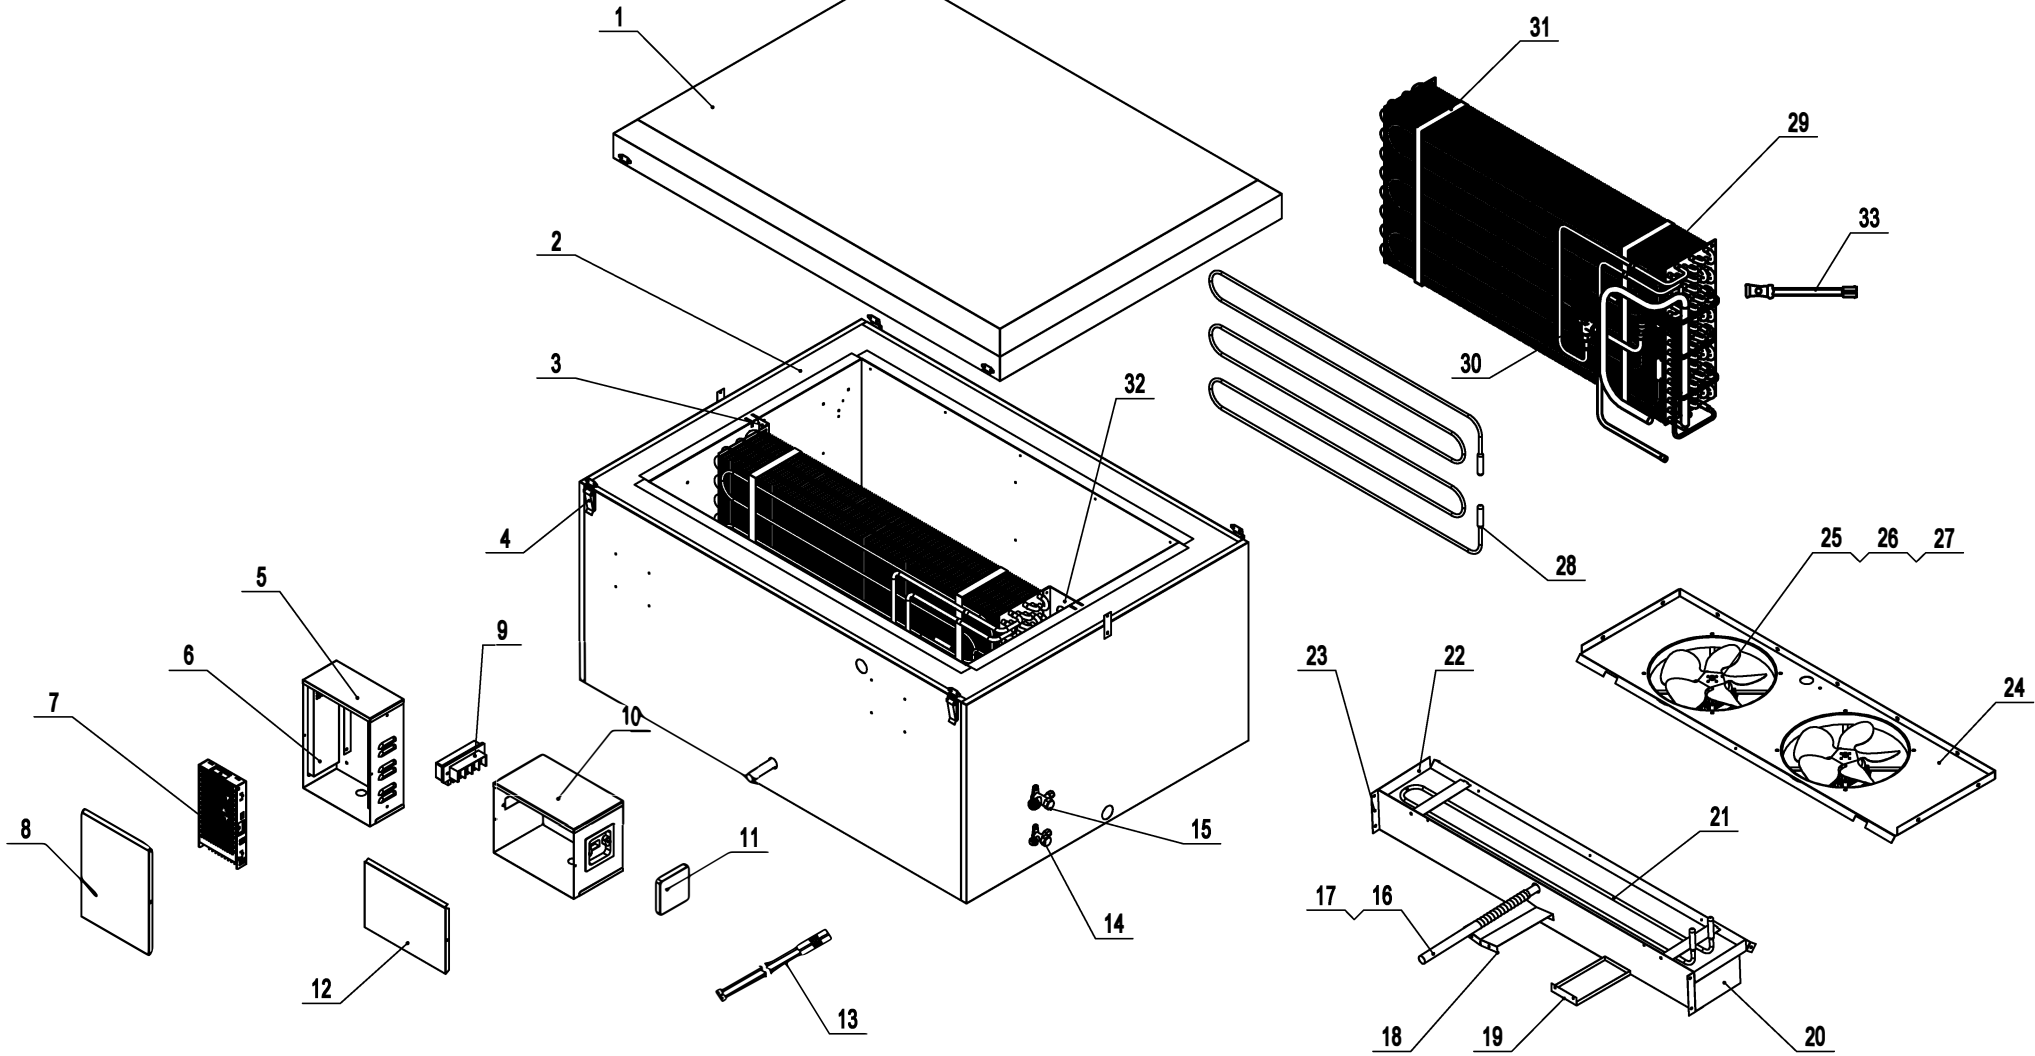

AWF 0608-TF(RR/RL)

REV 11.2024

Unit: inch

11	MLY-D550-1165	N/A	48" LED Light for Walk-in and Wire Channel	1
10	ATWPL0107	ATWPL0107	Walk-in Corner Wall Panel, 1'x1'	4
9	ATWPW0407	ATWPW0407	Walk-in Wall Panel, 4'	3
8	ATWPW0207	ATWPW0207	Walk-in Wall Panel, 2'	2
7.2	ATWPD0406C03-SL	N/A	Walk-in Door, 3', and Door Frame Panel, 4'(Left Hinged)	1
7.1	ATWPD0406C03-SR	N/A	Walk-in Door, 3', and Door Frame Panel, 4'(Right Hinged)	1
6	ATWPC0406MH	ATWPC0406MH	Walk-in Ceiling Panel, 4'x6'. Male Side with Opening	1
5	ATWPC0406F	ATWPC0406F	Walk-in Ceiling Panel, 4'x6', Female Side	1
4	ATWPB0406MR	N/A	Walk-in Floor Panel, 4'x6', Male Side, Inner Ramp	1
3	ATWPB0406F	ATWPB0406F	Walk-in Floor Panel, 4'x6', Female Side	1
2	ATW-R15V	ATW-R15V	Walk-in Condensing Unit	1
1	ATWET02A	ATWET02A	Evaporating unit, Top Mount, with 2 Fan Motors	1
No.	Part # (New)	Part # (Old)	Part Name	Qty

ATWE-T02A

33	R03008000032	Thermo Cutoff	1	19	10140E001	Suction Tube Splash Block	1
32	10140E007	Evap Right Fastner	1	18	10140E003	Drain Hose Splash Block	1
31	10140E020	Evap Defrost Tube Fastner	2	17	W0310067	Drain Hose Heating Tube	1
30	W0206010	Thermo Expansion Valve	1	16	W0414031	Drain Pipe	1
29	W0202675	Evaporator	1	15	W0205036	T Shut Off Valve	1
28	W0311105	Evap Heating Tube	1	14	W0205035	T Shut Off Valve	1
27	W0301056	Evap Fan Blade	2	13	R03019000031	Temperature Sensor	1
26	W0301131	Evap Fan Motor	2	12	10140E009	Controller Box Cover	1
25	R03001000001	Evap Fan Motor Bracket	2	11	N/E	Controller	1
24	10140E005	Evap Front Cover	1	10	ATW0606104003500	Controller Box	1
23	10140E023	Drain Pan Fastner	1	9	W0309300	Terminal Block	1
22	10140E006	Evap Drain Pan	1	8	ATW0606103011500	Power Supply Box Cover	1
21	W0311106	Evap Drain Pan Heating Tube	1	7	W0399145	Power Supply/Transformer	1
20	R08011000004	Evap Drain Pan Foam	1	6	ATW0606103014500	Power Supply Water Guard	2