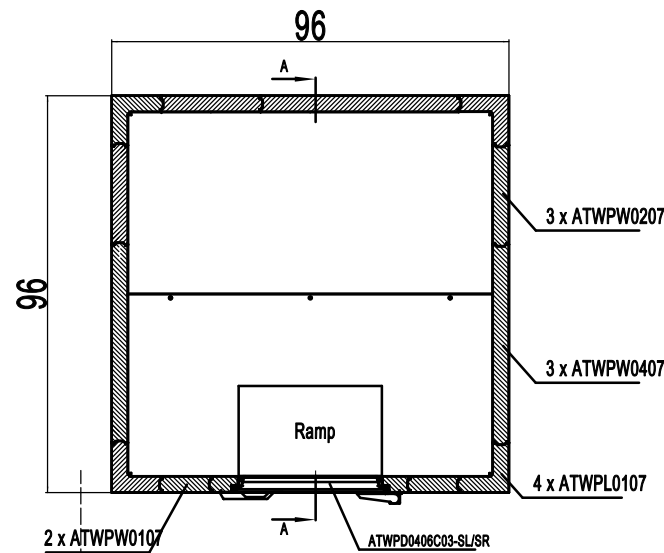

AWF 0808-TF(RR/RL)

REV 11.2024

12	MLY-D550-1165	N/A	48" LED Light for Walk-in and Wire Channel	1
11	ATWPL0107	ATWPL0107	Walk-in Corner Wall Panel, 1'x1'	4
10	ATWPW0407	ATWPW0407	Walk-in Wall Panel, 4'	3
9	ATWPW0207	ATWPW0207	Walk-in Wall Panel, 2'	3
8	ATWPW0107	ATWPW0107	Walk-in Wall Panel, 1'	2
7.2	ATWPD0406C03-SL	N/A	Walk-in Door, 3', and Door Frame Panel, 4'(Left-Hinged)	1
7.1	ATWPD0406C03-SR	N/A	Walk-in Door, 3', and Door Frame Panel, 4'(Right-Hinged)	1
6	ATWPC0408MH	ATWPC0408MH	Walk-in Ceiling Panel, 4'x8', Male Side with Opening	1
5	ATWPC0408F	ATWPC0408F	Walk-in Ceiling Panel, 4'x8', Female Side	1
4	ATWPB0408MR	N/A	Walk-in Floor Panel, 4'x8', Male Side, Inner Ramp	1
3	ATWPB0408F	ATWPB0408F	Walk-in Floor Panel, 4'x8', Female Side	1
2	ATW-R15V	ATW-R15V	Walk-in Condensing Unit	1
1	ATWET02A	ATWET02A	Evaporating unit, Top Mount, with 2 Fan Motors	1
No.	Part # (New)	Part # (Old)	Part Name	Qty

Unit: inch

ATWE-T02A

33	R03008000032	Thermo Cutoff	1	19	10140E001	Suction Tube Splash Block	1
32	10140E007	Evap Right Fastner	1	18	10140E003	Drain Hose Splash Block	1
31	10140E020	Evap Defrost Tube Fastner	2	17	W0310067	Drain Hose Heating Tube	1
30	W0206010	Thermo Expansion Valve	1	16	W0414031	Drain Pipe	1
29	W0202675	Evaporator	1	15	W0205036	T Shut Off Valve	1
28	W0311105	Evap Heating Tube	1	14	W0205035	T Shut Off Valve	1
27	W0301056	Evap Fan Blade	2	13	R03019000031	Temperature Sensor	1
26	W0301131	Evap Fan Motor	2	12	10140E009	Controller Box Cover	1
25	R03001000001	Evap Fan Motor Bracket	2	11	N/E	Controller	1
24	10140E005	Evap Front Cover	1	10	ATW0606104003500	Controller Box	1
23	10140E023	Drain Pan Fastner	1	9	W0309300	Terminal Block	1
22	10140E006	Evap Drain Pan	1	8	ATW0606103011500	Power Supply Box Cover	1
21	W0311106	Evap Drain Pan Heating Tube	1	7	W0399145	Power Supply/Transformer	1
20	R08011000004	Evap Drain Pan Foam	1	6	ATW0606103014500	Power Supply Water Guard	2