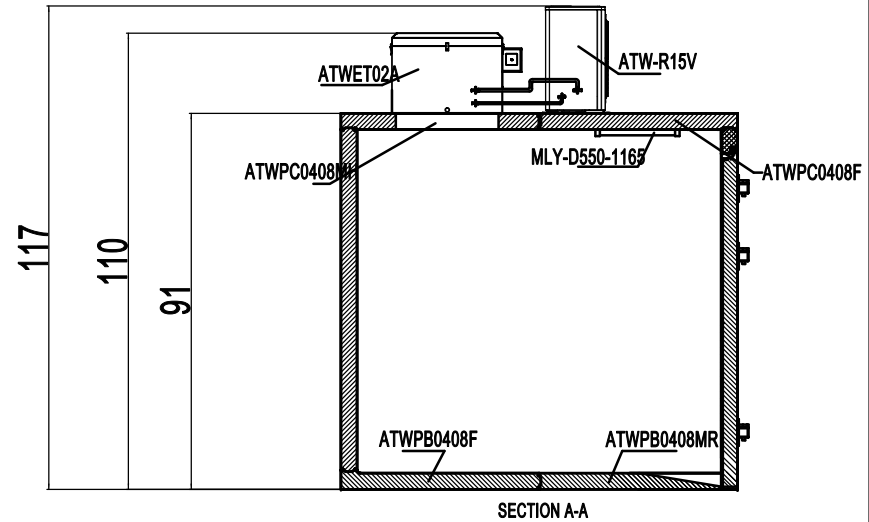

AWF 0808-TF(RR/RL)

REV 11.2024

12	MLY-D550-1165	N/A	48" LED Light for Walk-in and Wire Channel	1
11	ATWPL0107	ATWPL0107	Walk-in Corner Wall Panel, 1'x1'	4
10	ATWPW0407	ATWPW0407	Walk-in Wall Panel, 4'	3
9	ATWPW0207	ATWPW0207	Walk-in Wall Panel, 2'	3
8	ATWPW0107	ATWPW0107	Walk-in Wall Panel, 1'	2
7.2	ATWPD0406C03-SL	N/A	Walk-in Door, 3', and Door Frame Panel, 4'(Left-Hinged)	1
7.1	ATWPD0406C03-SR	N/A	Walk-in Door, 3', and Door Frame Panel, 4'(Right-Hinged)	1
6	ATWPC0408MH	ATWPC0408MH	Walk-in Ceiling Panel, 4'x8', Male Side with Opening	1
5	ATWPC0408F	ATWPC0408F	Walk-in Ceiling Panel, 4'x8', Female Side	1
4	ATWPB0408MR	N/A	Walk-in Floor Panel, 4'x8', Male Side, Inner Ramp	1
3	ATWPB0408F	ATWPB0408F	Walk-in Floor Panel, 4'x8', Female Side	1
2	ATW-R15V	ATW-R15V	Walk-in Condensing Unit	1
1	ATWET02A	ATWET02A	Evaporating unit, Top Mount, with 2 Fan Motors	1
No.	Part # (New)	Part # (Old)	Part Name	Qty

Unit: inch

ATWE-T02A

33	R03008000032	Thermo Cutoff	1	19	10140E001	Suction Tube Splash Block	1
32	10140E007	Evap Right Fastner	1	18	10140E003	Drain Hose Splash Block	1
31	10140E020	Evap Defrost Tube Fastner	2	17	W0310067	Drain Hose Heating Tube	1
30	W0206010	Thermo Expansion Valve	1	16	W0414031	Drain Pipe	1
29	W0202675	Evaporator	1	15	W0205036	T Shut Off Valve	1
28	W0311105	Evap Heating Tube	1	14	W0205035	T Shut Off Valve	1
27	W0301056	Evap Fan Blade	2	13	R03019000031	Temperature Sensor	1
26	W0301131	Evap Fan Motor	2	12	10140E009	Controller Box Cover	1
25	R03001000001	Evap Fan Motor Bracket	2	11	N/E	Controller	1
24	10140E005	Evap Front Cover	1	10	ATW0606104003500	Controller Box	1
23	10140E023	Drain Pan Fastner	1	9	W0309300	Terminal Block	1
22	10140E006	Evap Drain Pan	1	8	ATW0606103011500	Power Supply Box Cover	1
21	W0311106	Evap Drain Pan Heating Tube	1	7	W0399145	Power Supply/Transformer	1
20	R08011000004	Evap Drain Pan Foam	1	6	ATW0606103014500	Power Supply Water Guard	2