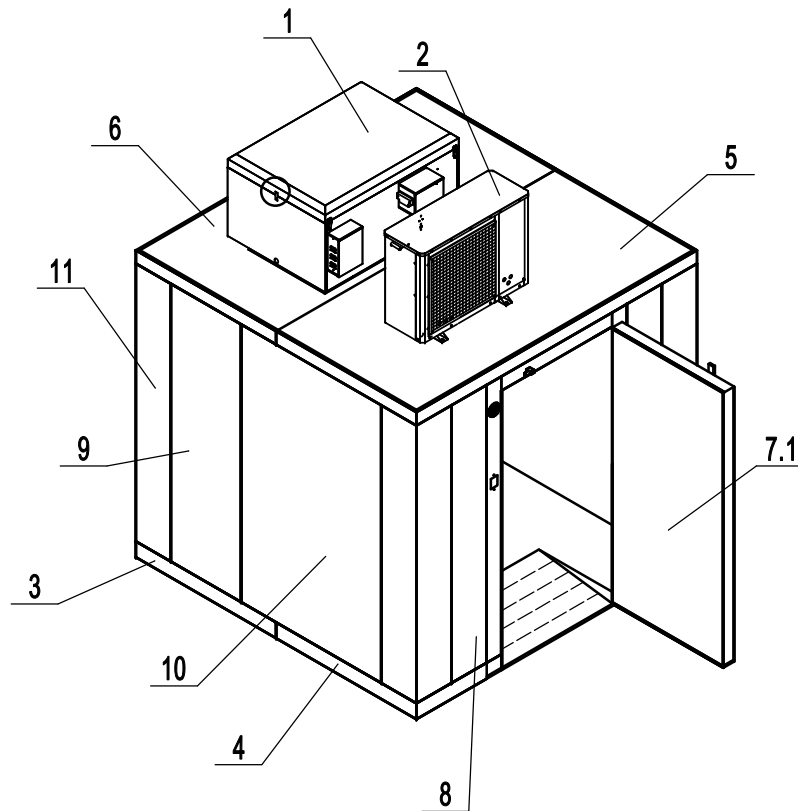

AWF 0808-TF(RR/RL)

REV 11.2024

12	MLY-D550-1165	N/A	48" LED Light for Walk-in and Wire Channel	1
11	ATWPL0107	ATWPL0107	Walk-in Corner Wall Panel, 1'x1'	4
10	ATWPW0407	ATWPW0407	Walk-in Wall Panel, 4'	3
9	ATWPW0207	ATWPW0207	Walk-in Wall Panel, 2'	3
8	ATWPW0107	ATWPW0107	Walk-in Wall Panel, 1'	2
7.2	ATWPD0406C03-SL	N/A	Walk-in Door, 3', and Door Frame Panel, 4'(Left-Hinged)	1
7.1	ATWPD0406C03-SR	N/A	Walk-in Door, 3', and Door Frame Panel, 4'(Right-Hinged)	1
6	ATWPC0408MH	ATWPC0408MH	Walk-in Ceiling Panel, 4'x8', Male Side with Opening	1
5	ATWPC0408F	ATWPC0408F	Walk-in Ceiling Panel, 4'x8', Female Side	1
4	ATWPB0408MR	N/A	Walk-in Floor Panel, 4'x8', Male Side, Inner Ramp	1
3	ATWPB0408F	ATWPB0408F	Walk-in Floor Panel, 4'x8', Female Side	1
2	ATW-R15V	ATW-R15V	Walk-in Condensing Unit	1
1	ATWET02A	ATWET02A	Evaporating unit, Top Mount, with 2 Fan Motors	1
No.	Part # (New)	Part # (Old)	Part Name	Qty

Unit: inch

ATWE-T02A

33	R03008000032	Thermo Cutoff	1	19	10140E001	Suction Tube Splash Block	1
32	10140E007	Evap Right Fastner	1	18	10140E003	Drain Hose Splash Block	1
31	10140E020	Evap Defrost Tube Fastner	2	17	W0310067	Drain Hose Heating Tube	1
30	W0206010	Thermo Expansion Valve	1	16	W0414031	Drain Pipe	1
29	W0202675	Evaporator	1	15	W0205036	T Shut Off Valve	1
28	W0311105	Evap Heating Tube	1	14	W0205035	T Shut Off Valve	1
27	W0301056	Evap Fan Blade	2	13	R03019000031	Temperature Sensor	1
26	W0301131	Evap Fan Motor	2	12	10140E009	Controller Box Cover	1
25	R03001000001	Evap Fan Motor Bracket	2	11	N/E	Controller	1
24	10140E005	Evap Front Cover	1	10	ATW0606104003500	Controller Box	1
23	10140E023	Drain Pan Fastner	1	9	W0309300	Terminal Block	1
22	10140E006	Evap Drain Pan	1	8	ATW0606103011500	Power Supply Box Cover	1
21	W0311106	Evap Drain Pan Heating Tube	1	7	W0399145	Power Supply/Transformer	1
20	R08011000004	Evap Drain Pan Foam	1	6	ATW0606103014500	Power Supply Water Guard	2