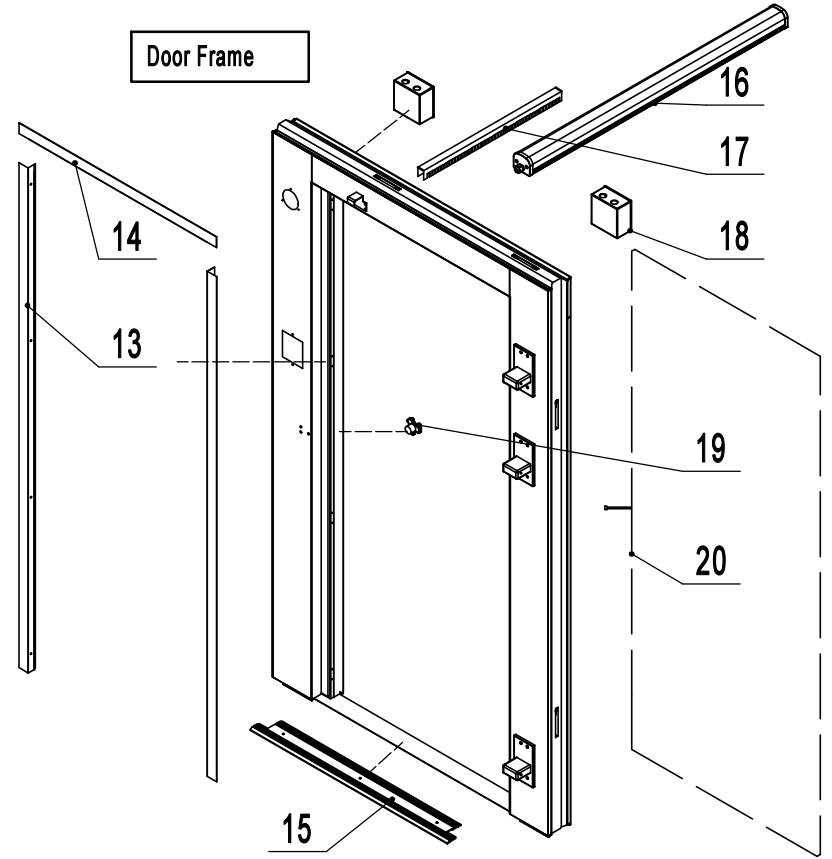

Door Frame

20	W0310A03	Door Frame Heater	1
19	W0401046	Inside Safety Release Handle	1
18	W0309237	Electric Terminal Box	2
17	R04012001503	LED Light Wire Channel	1
16	R03004000110	LED Light	1
15	W0499772	Threshold Cover	1
14	10140W017	Door Frame Top Cover	1
13	10140W018	Door Frame Side Cover	2
12	W0410A27	Door Bottom Cover	1
11	W0404948	Door Gasket	1
10	W0604243	Door Latch Assembly	1

9	W0604241	Door Hinge	3
8	W0604242	Door Closer	1
7	W0310A04	Air-Pressure Relief Vent Heater	1
6	W0399302	Air-Pressure Relief Vent Assembly	1
5	ATWET02107000	Display Panel	1
4	W0302224	Temperature Display	1
3	W0308019	Light Switch	1
2		Door	1
1		Door Frame	1
No.	Part No.	Description	Qty

The specifications of the parts may be subject to change without prior notice. Atosa has the final right of interpretation for this notice.