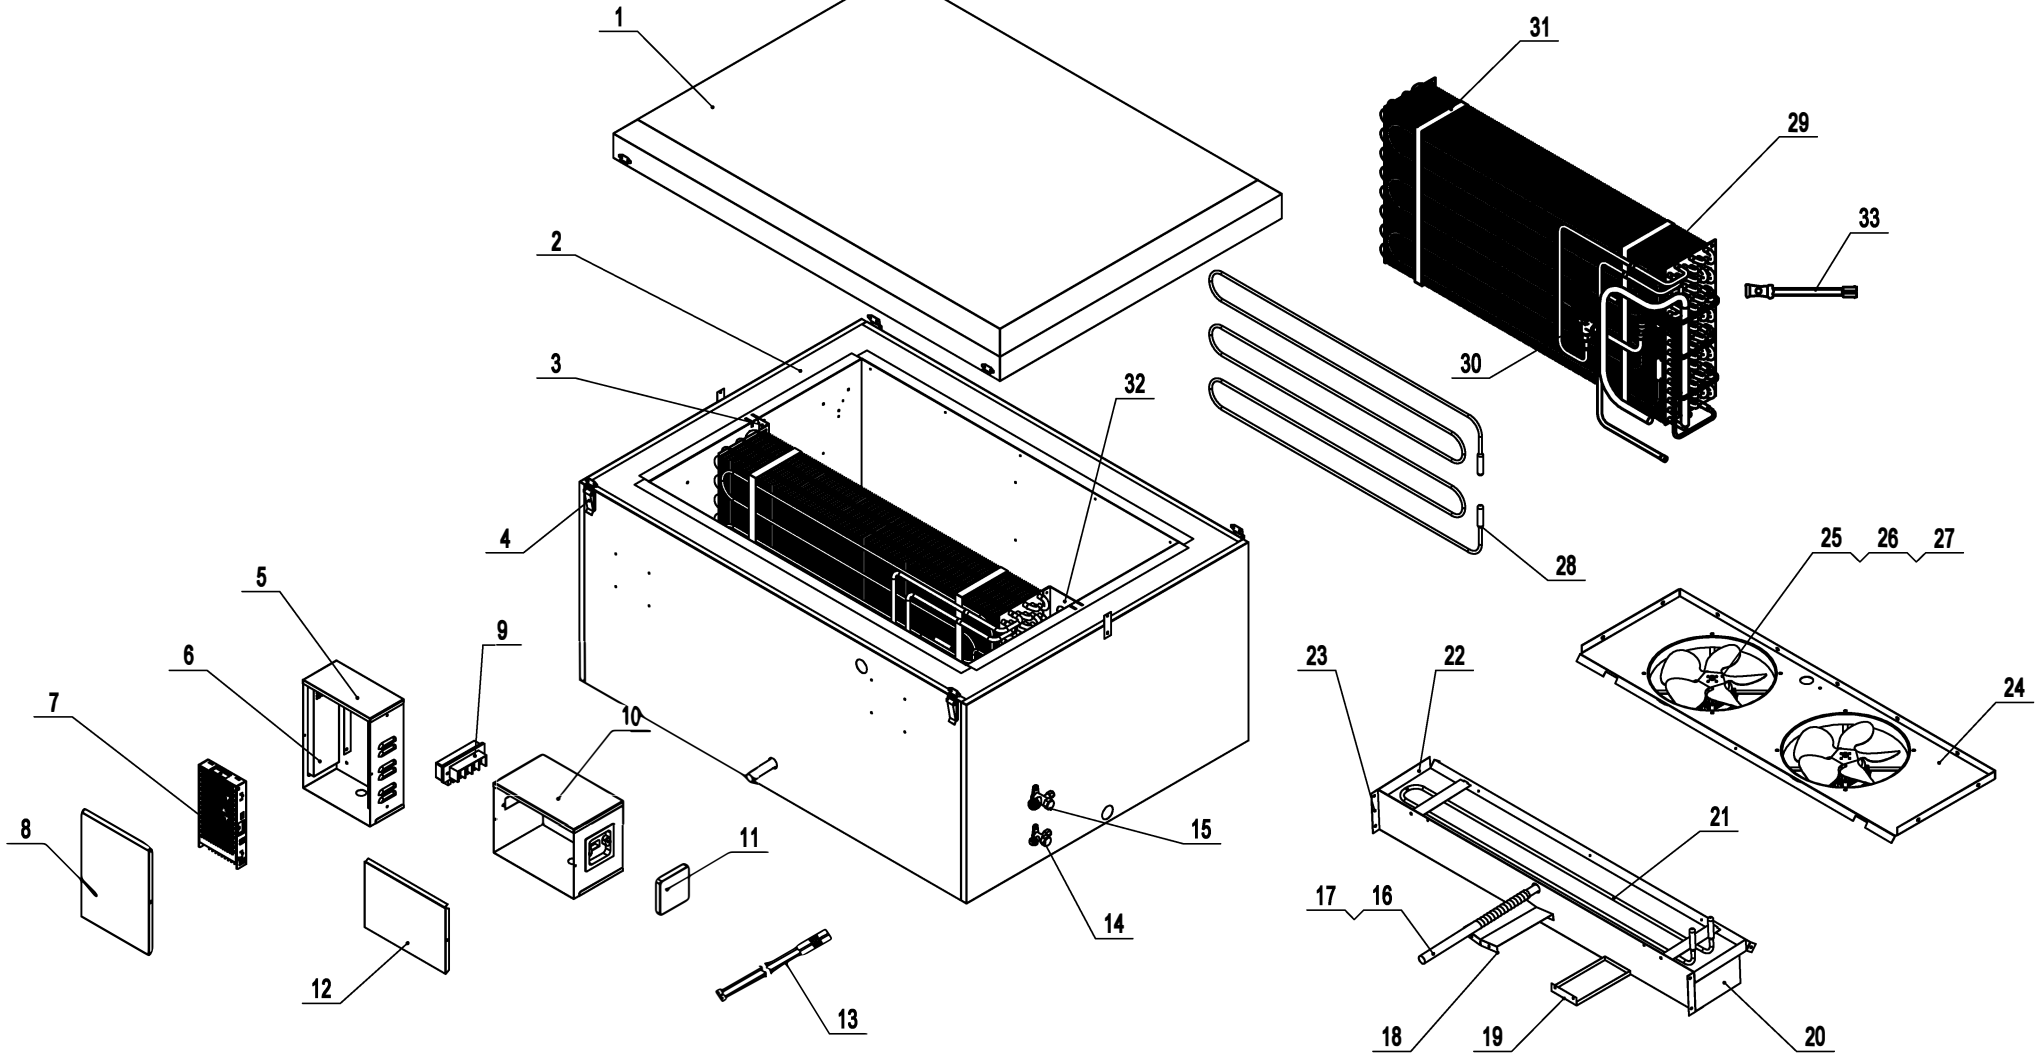

AWF 0808-TF(RR/RL)

REV 11.2024

12	MLY-D550-1165	N/A	48" LED Light for Walk-in and Wire Channel	1
11	ATWPL0107	ATWPL0107	Walk-in Corner Wall Panel, 1'x1'	4
10	ATWPW0407	ATWPW0407	Walk-in Wall Panel, 4'	3
9	ATWPW0207	ATWPW0207	Walk-in Wall Panel, 2'	3
8	ATWPW0107	ATWPW0107	Walk-in Wall Panel, 1'	2
7.2	ATWPD0406C03-SL	N/A	Walk-in Door, 3', and Door Frame Panel, 4'(Left-Hinged)	1
7.1	ATWPD0406C03-SR	N/A	Walk-in Door, 3', and Door Frame Panel, 4'(Right-Hinged)	1
6	ATWPC0408MH	ATWPC0408MH	Walk-in Ceiling Panel, 4'x8', Male Side with Opening	1
5	ATWPC0408F	ATWPC0408F	Walk-in Ceiling Panel, 4'x8', Female Side	1
4	ATWPB0408MR	N/A	Walk-in Floor Panel, 4'x8', Male Side, Inner Ramp	1
3	ATWPB0408F	ATWPB0408F	Walk-in Floor Panel, 4'x8', Female Side	1
2	ATW-R15V	ATW-R15V	Walk-in Condensing Unit	1
1	ATWET02A	ATWET02A	Evaporating unit, Top Mount, with 2 Fan Motors	1
No.	Part # (New)	Part # (Old)	Part Name	Qty

Unit: inch

ATWE-T02A

33	R03008000032	Thermo Cutoff	1	19	10140E001	Suction Tube Splash Block	1
32	10140E007	Evap Right Fastner	1	18	10140E003	Drain Hose Splash Block	1
31	10140E020	Evap Defrost Tube Fastner	2	17	W0310067	Drain Hose Heating Tube	1
30	W0206010	Thermo Expansion Valve	1	16	W0414031	Drain Pipe	1
29	W0202675	Evaporator	1	15	W0205036	T Shut Off Valve	1
28	W0311105	Evap Heating Tube	1	14	W0205035	T Shut Off Valve	1
27	W0301056	Evap Fan Blade	2	13	R03019000031	Temperature Sensor	1
26	W0301131	Evap Fan Motor	2	12	10140E009	Controller Box Cover	1
25	R03001000001	Evap Fan Motor Bracket	2	11	N/E	Controller	1
24	10140E005	Evap Front Cover	1	10	ATW0606104003500	Controller Box	1
23	10140E023	Drain Pan Fastner	1	9	W0309300	Terminal Block	1
22	10140E006	Evap Drain Pan	1	8	ATW0606103011500	Power Supply Box Cover	1
21	W0311106	Evap Drain Pan Heating Tube	1	7	W0399145	Power Supply/Transformer	1
20	R08011000004	Evap Drain Pan Foam	1	6	ATW0606103014500	Power Supply Water Guard	2