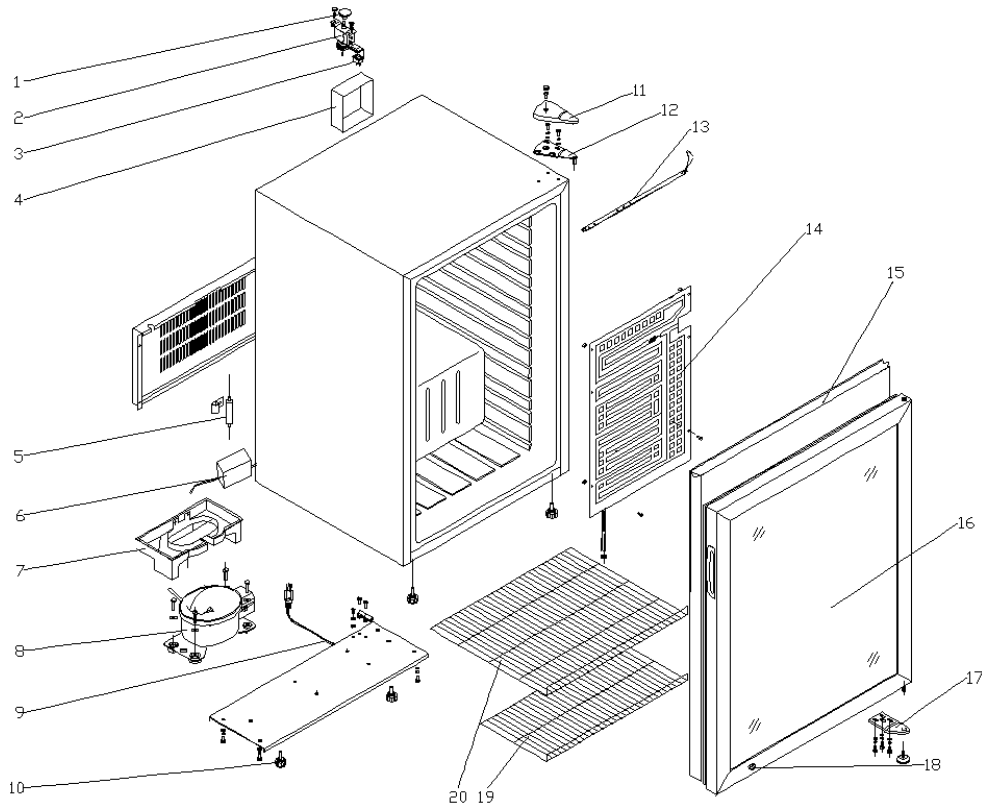

## --Exploded view of CTD-3

## --Part list of CTD-3

No in explode view	Part number	Description	Qty.
1	CTD001	Thermostat knob	1
2	CTD002	Thermostat (WP1)	1
3	CTD003	ON/OFF button	1
4	CTD004	Temperature control box	1
5	CTD005	Filter (Ø16 * 30)	1
6	CTD006	Constant current power supply	1
7	CTD007	Water receiving plate	1
8	CTD008	Compressor (UKN43YA)	1
9	CTD009	Power line (JT-3)	1
10	CTD010	Base foot	4
11	CTD011	Hinge cover	1
12	CTD012	Hinge upper	1
13	CTD013	Led lamp	1
14	CTD014	Evaporimeter	1
15	CTD015	Door seal	1
16	CTD016	Door	1
17	CTD017	Hinge down	1
18	CTD018	Lock	1
19	CTD019	Shelf bottom	1
20	CTD020	Shelf top	2