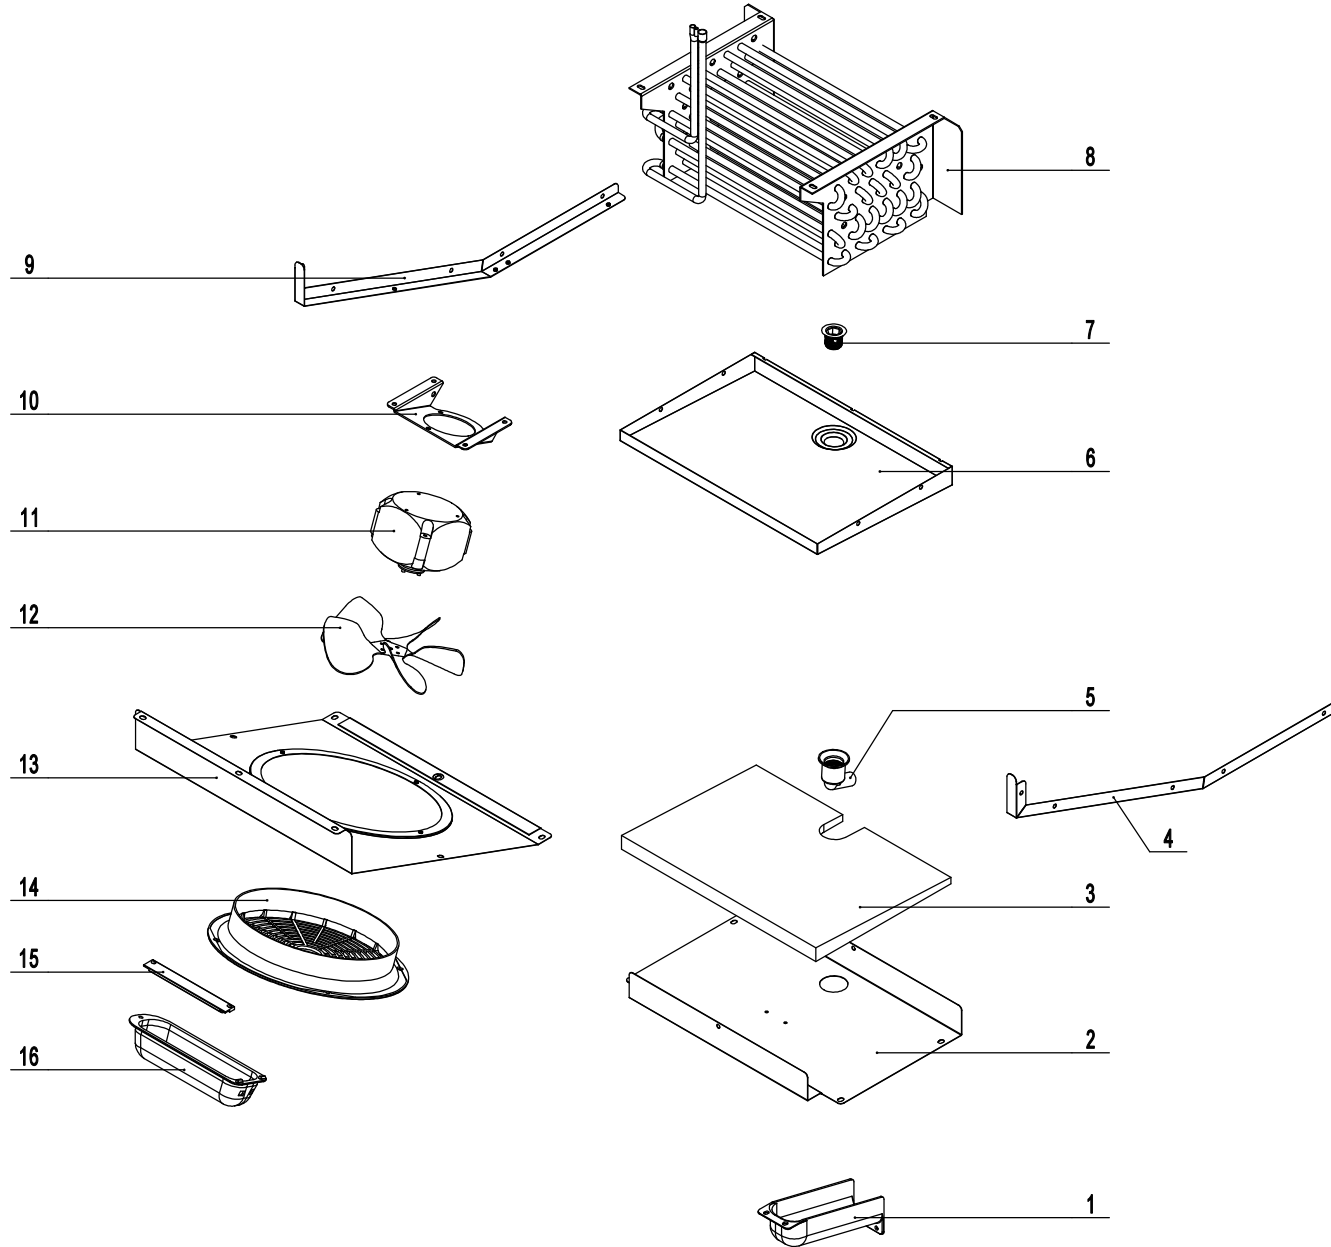

**REV 11.2024**

A

B

C

D

16	W0409863	Light Cover	1
15	W0304086	LED Light	1
14	W0409080	Evap Fan Shroud	1
13	ATSF015104003430	Evap Front Cover	1
12	W0301059	Evap Fan Blade	1
11	W0301904	Evap Fan Motor	1
10	80021501	Evap Fan Bracket	1
9	ATSF015104005430	Evap Left Baffle	1
8	R02002000012	Evaporator	1
7	W0409859	Evap Drain Pan Screw Connector	1
6	ATSF015104002304	Evap Drain Pan	1
5	W0409858	Evap Drain Pan Connector Elbow	1
4	ATSF015104004430	Evap Right Baffle	1
3	R04099000001	Drain Pan Foam	1
2	ATSF015104006430	Drain Pan Cover	1
1	W0409081	Drain Pipe Cover	1
No.	Part #	Part Name	Qty