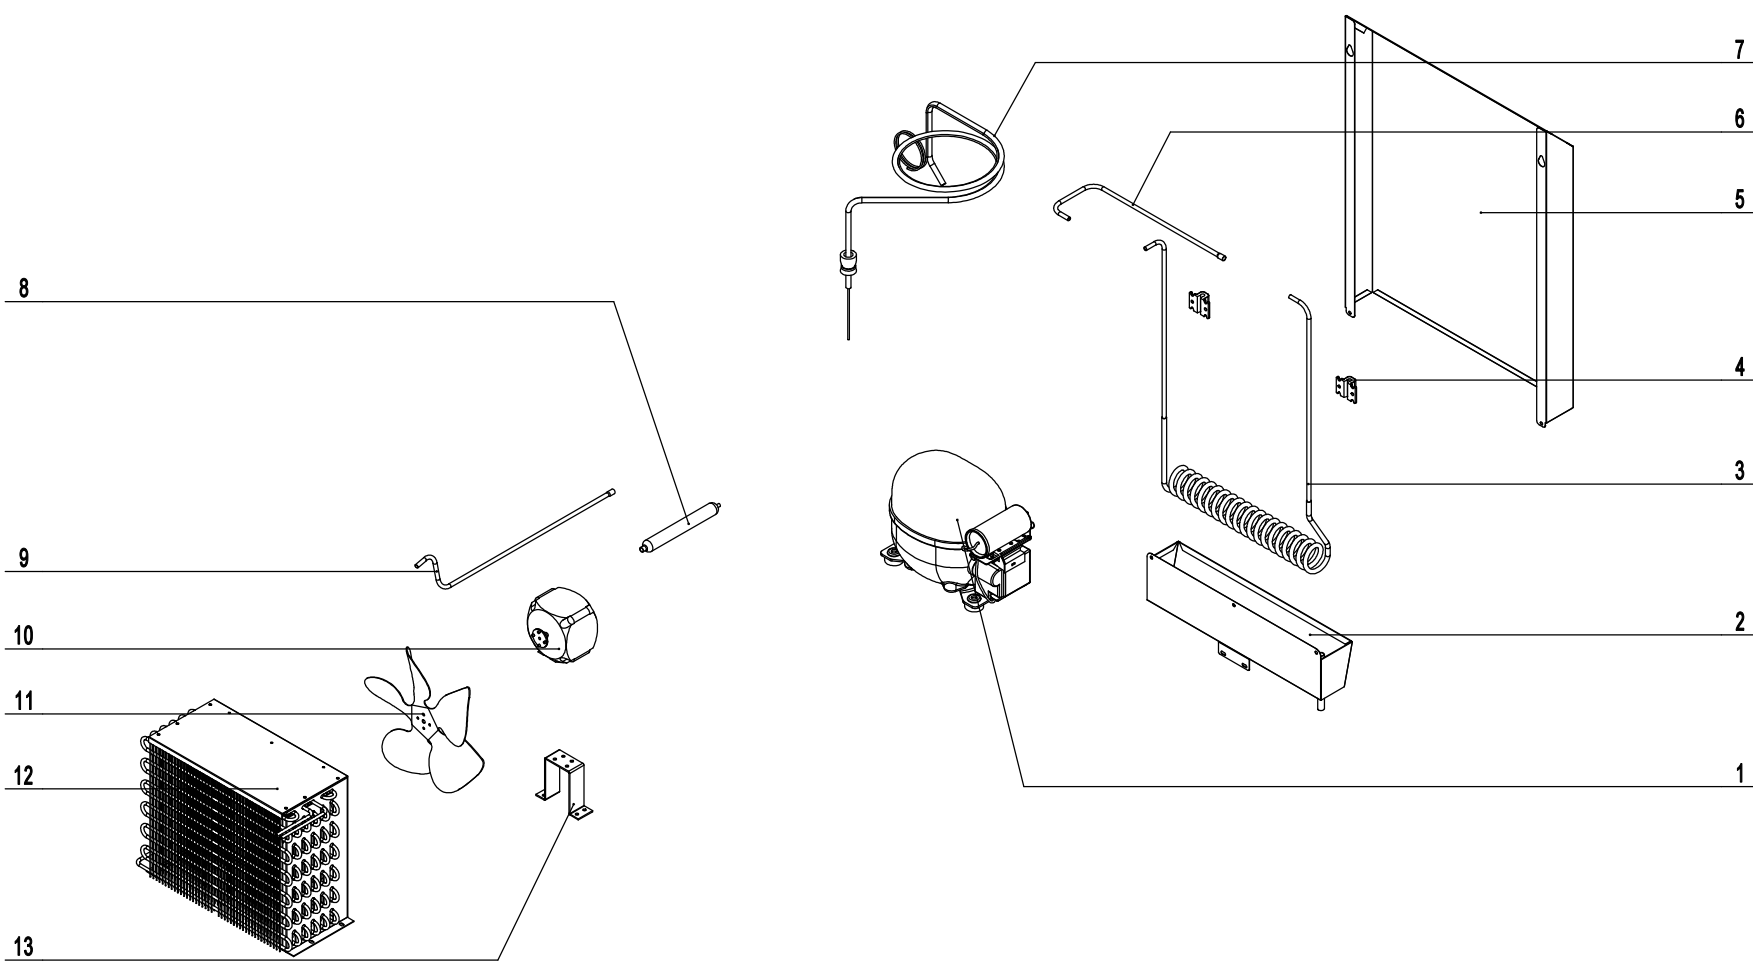

MBF15RS-CCA

REV 11.2024

A

B

C

D

13	80061601	Condenser Fan Bracket	1
12	W0203072	Condenser	1
11	W0301061	Condenser Fan Blade	1
10	W0301915	Condenser Fan Motor	1
9	R02016000010	Discharge Tube To Tee	1
8	W0204101	Filter Drier	1
7	R02016000011	Suction Tube A	1

6	R02016000008	Discharge Tube From Comp	1
5	ATSF015103006500	Air Deflector	1
4	W0413062	Discharge Tube Retainer Pad	2
3	R02016000009	Discharge Tube	1
2	ATSF015103007304	Condenser Drain Pan	1
1	W0201041	Compressor	1
No.	Part #	Part Name	Qty

1

2

3

4

5

6