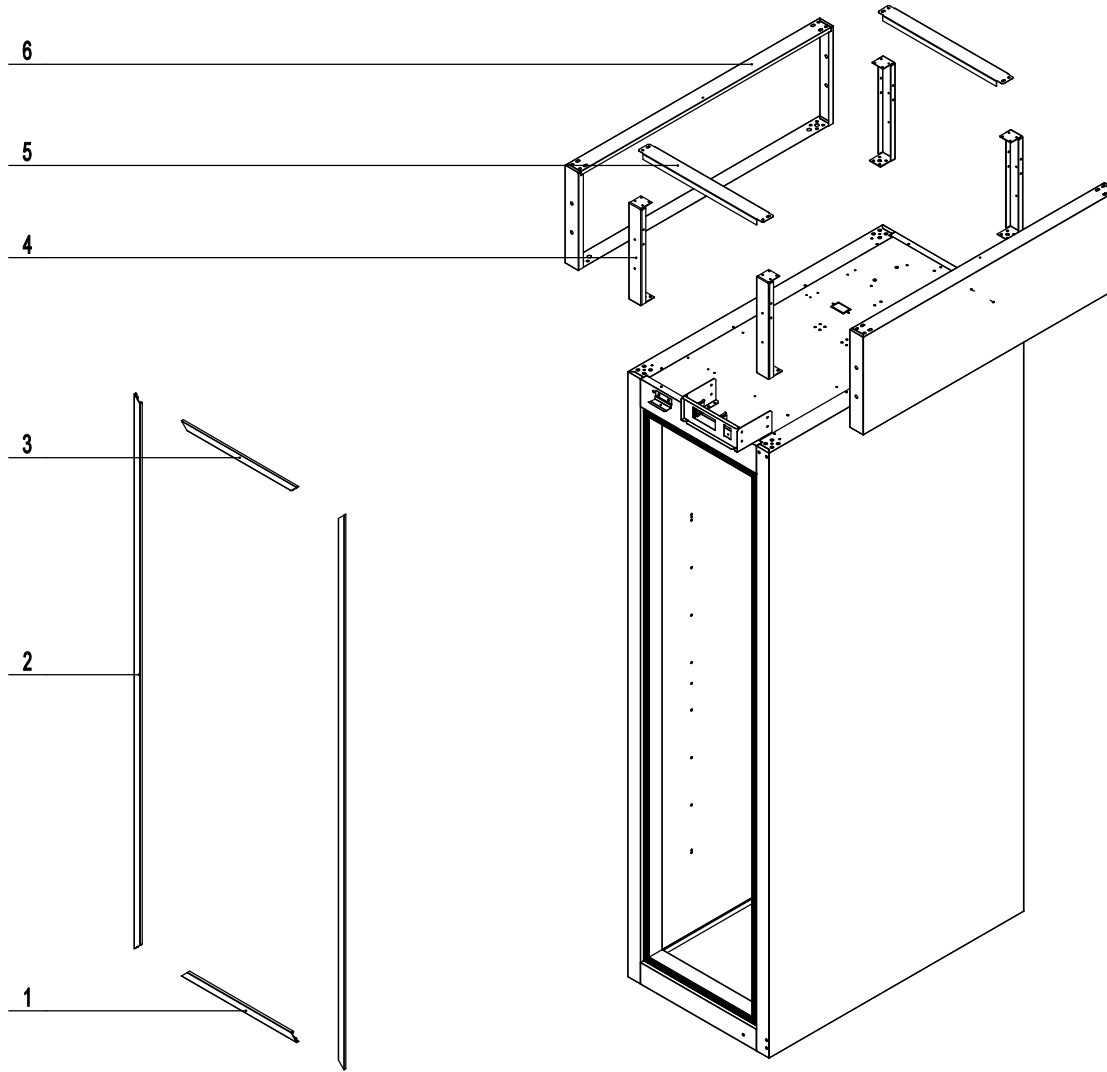

MBF15RS-CA

REV 11.2024

6	ATSF015112001430	Top Side Panel	2
5	ATSF015112002500	Top Long Reatiner Rack	2
4	80011810	Side Panel Frame	4
3	R04012000033	Top Frame Cover	1
2	W0410481	Left-Right Frame Cover	2
1	R04012000034	Bottom Frame Cover	1
No.	Part #	Part Name	Qty