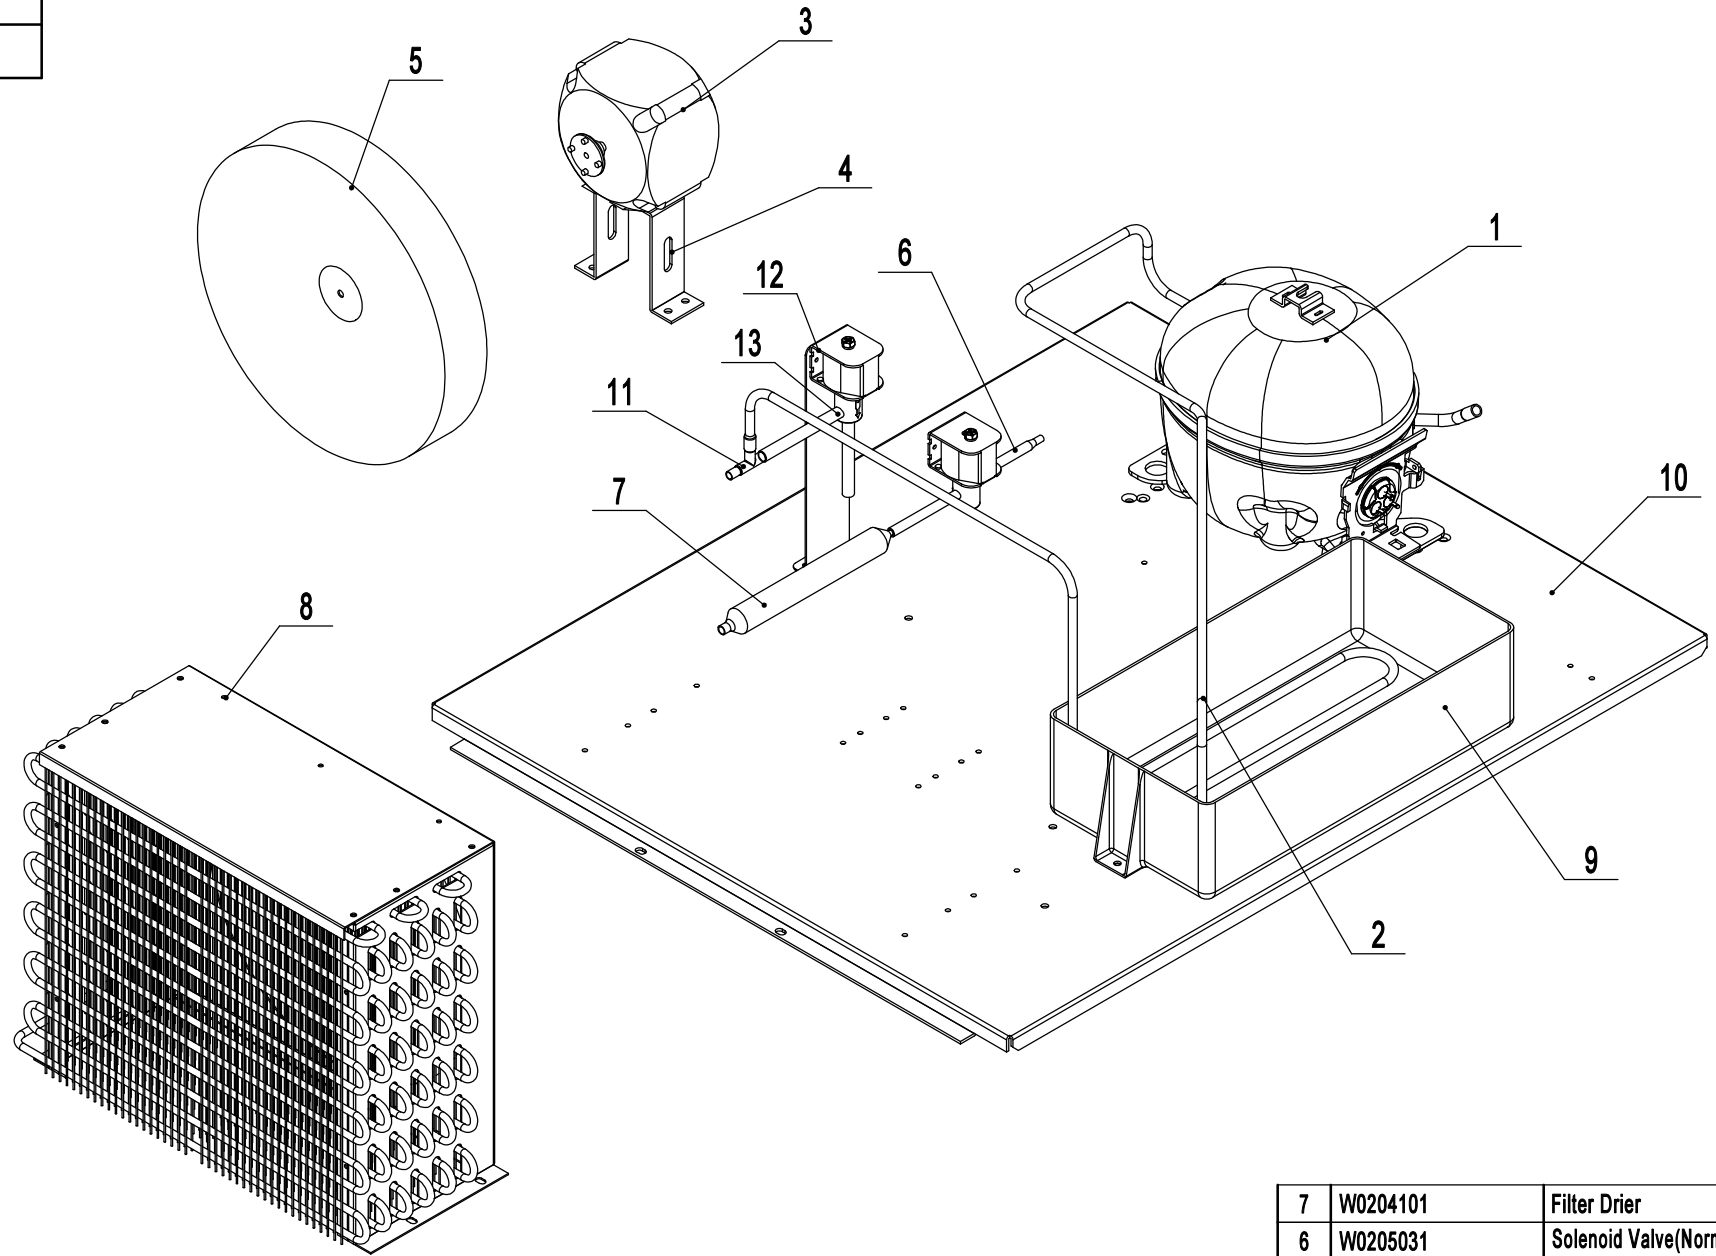

8501GR-SA

REV 09.2024

3	W0402393	Shelf, 24 1/2 x 21 1/2	3
2	66490313	Shelf Clip	12
1	80037410	Shelf Pilaster	4
No.	Part #	Part Name	Qty

8501GR-CCA

REV 09.2024

13	W0205026	Solenoid Valve(Normally Close)	1
12	W0205025	Solenoid Valve Coil	2
11	W0208017	Tee Copper Joint	1
10	85010501	Condensing Unit Board	1
9	W0411152	Condenser Drain Pan	1
8	W0203074	Condenser	1