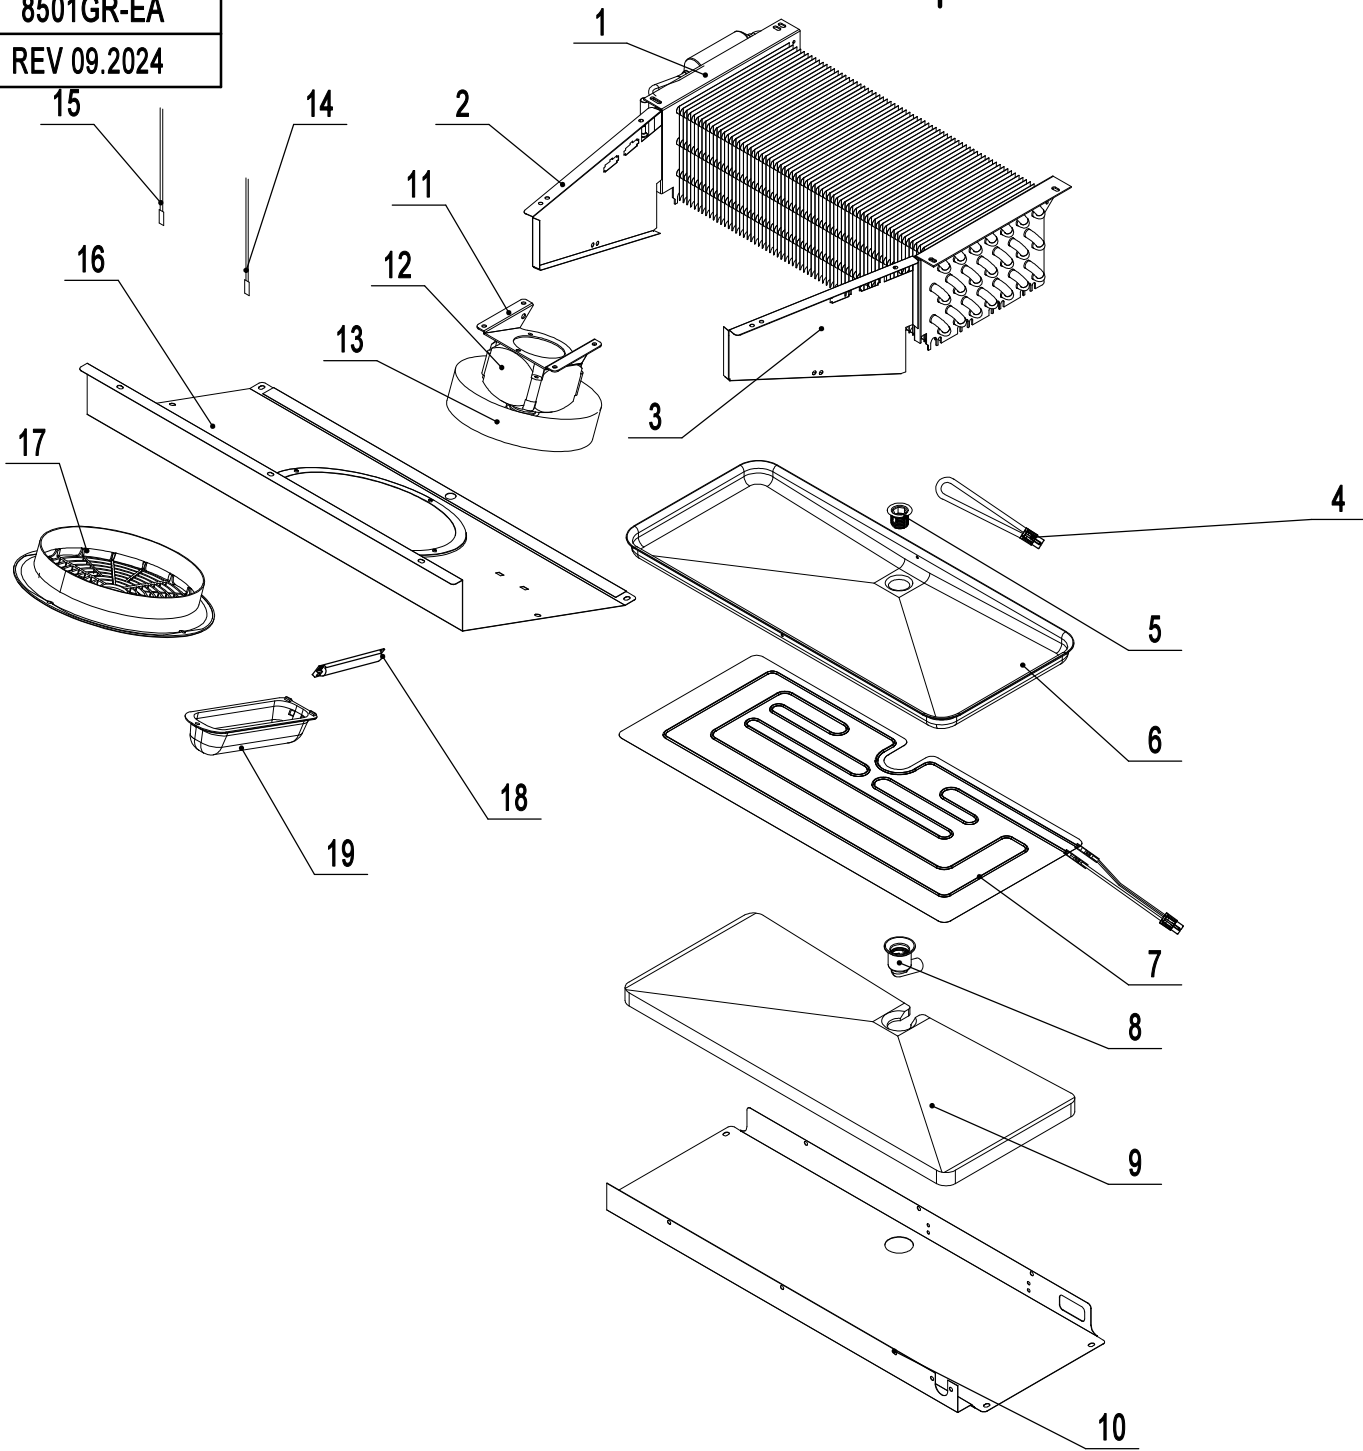

8501GR-EA

REV 09.2024

19	W0409863	Light Cover	1
18	W0304086	LED Light	1
17	W0409080	Evap Fan Shroud	1
16	85011206	Evap Front Cover	1
15	W0302317	Evap Temp Blue Probe	1
14	W0302316	Room Temp White Probe	1
13	W0301059	Evap Fan Blade	1
12	W0301904	Eavp Fan Motor	1
11	80021501	Evap Fan Bracket	1
10	85011205	Drain Pan Cover	1
9	W0803011	Drain Pan Foam	1
8	W0409858	Evap Drian Pan Connector Elbow	1
7	W0310075	Evap Drain Pan Heater	1
6	80012001	Evap Drain Pan	1
5	W0409859	Evap Drain Pan Screw Connector	1
4	W0310068	Drian Hose Heater	1
3	80021204	Right Evap Air Baffle	1
2	80021203	Left Evap Air Baffle	1
1	W0202134	Evaporator	1
No.	Part #	Part Name	Qty