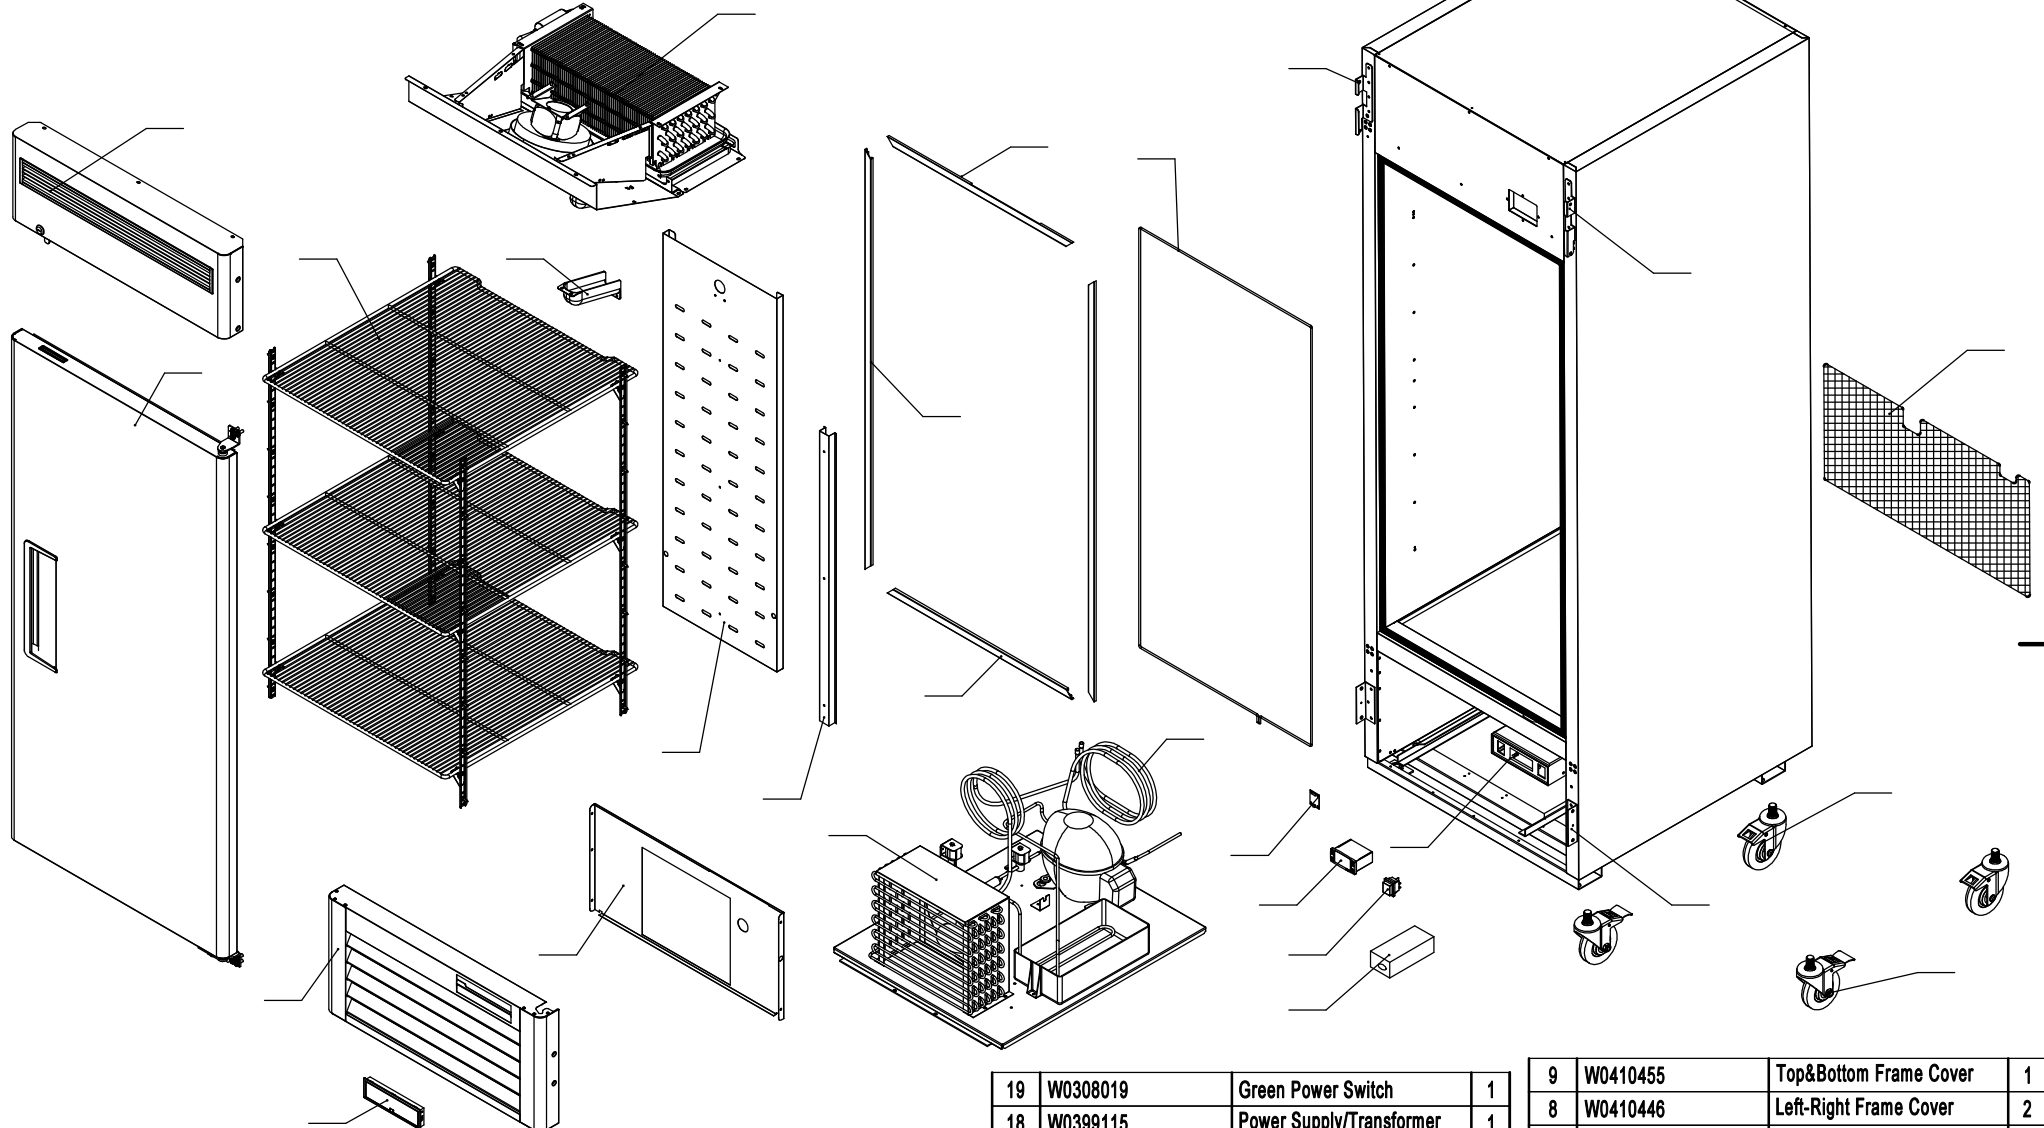

MBF8501GR

REV 09.2024

A

B

C

D

27	W0409887	Controller Cover	1
26	85011901	Unit Air Baffle	1
25	80011041	Air Deflector Bracket	1
24	80011042-430	Air Deflector	1
23	W0409081	Drain Pipe Cover	1
22	W0210616	Suction Tube A	1
21	W0399148	LED Control Board	1
20	W0302175	Digital Controller	1