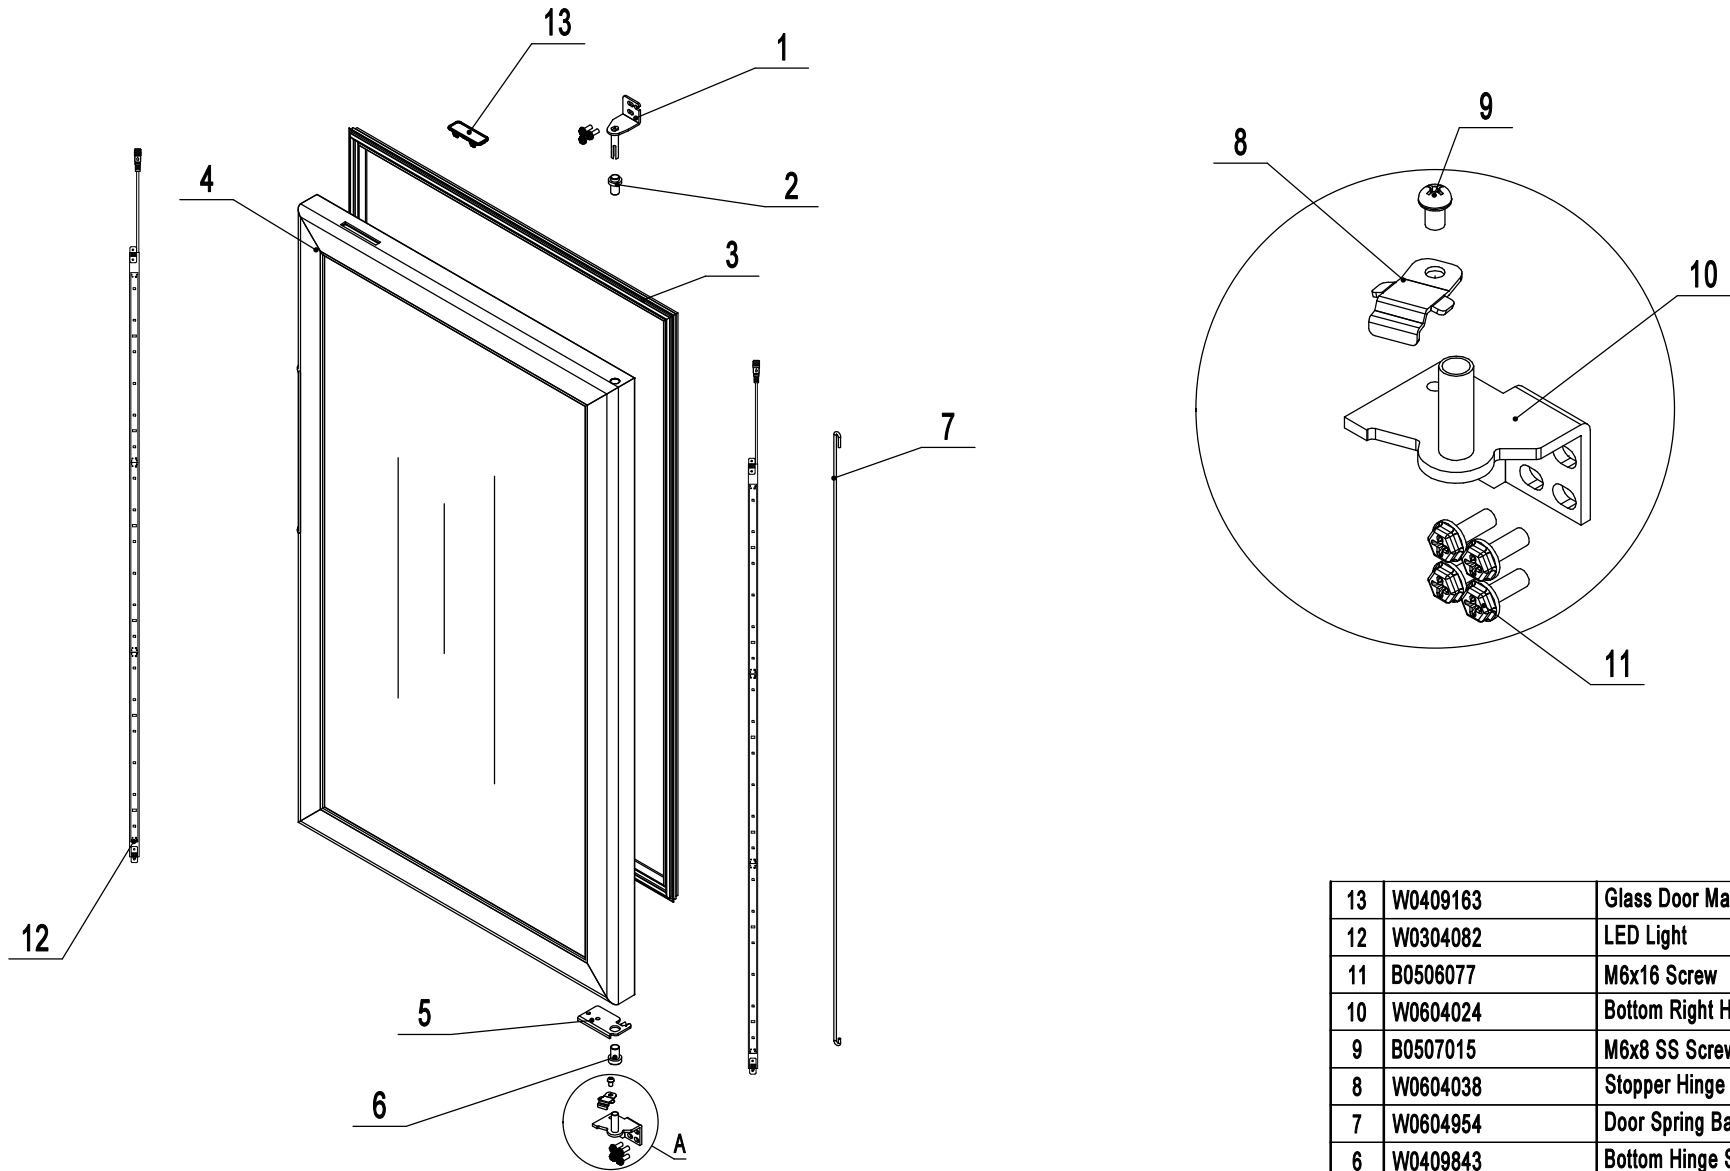

MCF8726GR-DA

REV 10.2024

13	W0409163	Glass Door Magnetic Switch	1
12	W0304082	LED Light	2
11	B0506077	M6x16 Screw	7
10	W0604024	Bottom Right Hinge	1
9	B0507015	M6x8 SS Screw	1
8	W0604038	Stopper Hinge	1
7	W0604954	Door Spring Bar	1
6	W0409843	Bottom Hinge Sleeve	1
5	W0604030	Door Stopper(Right)	1
4	W0412820	Glass Right Door	1
3	W0404607	Door Gasket	1
2	W0409842	Top Hinge Sleeve	1
1	W0604022	Top Right Hinge	1
No.	Part #	Part Name	Qty