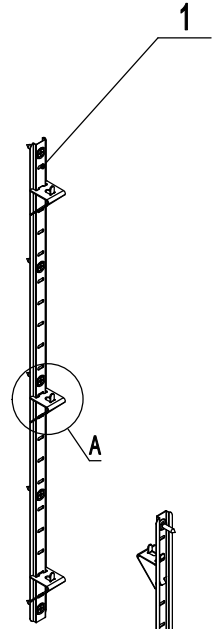

MCF8726GR-SA

REV 10.2024

3	W0402316	Shelf, 17 1/4" x19 7/8"	3
2	66490313	Shelf Clip	12
1	11457406	Shelf Pilaster	4
No.	Part #	Part Name	Qty