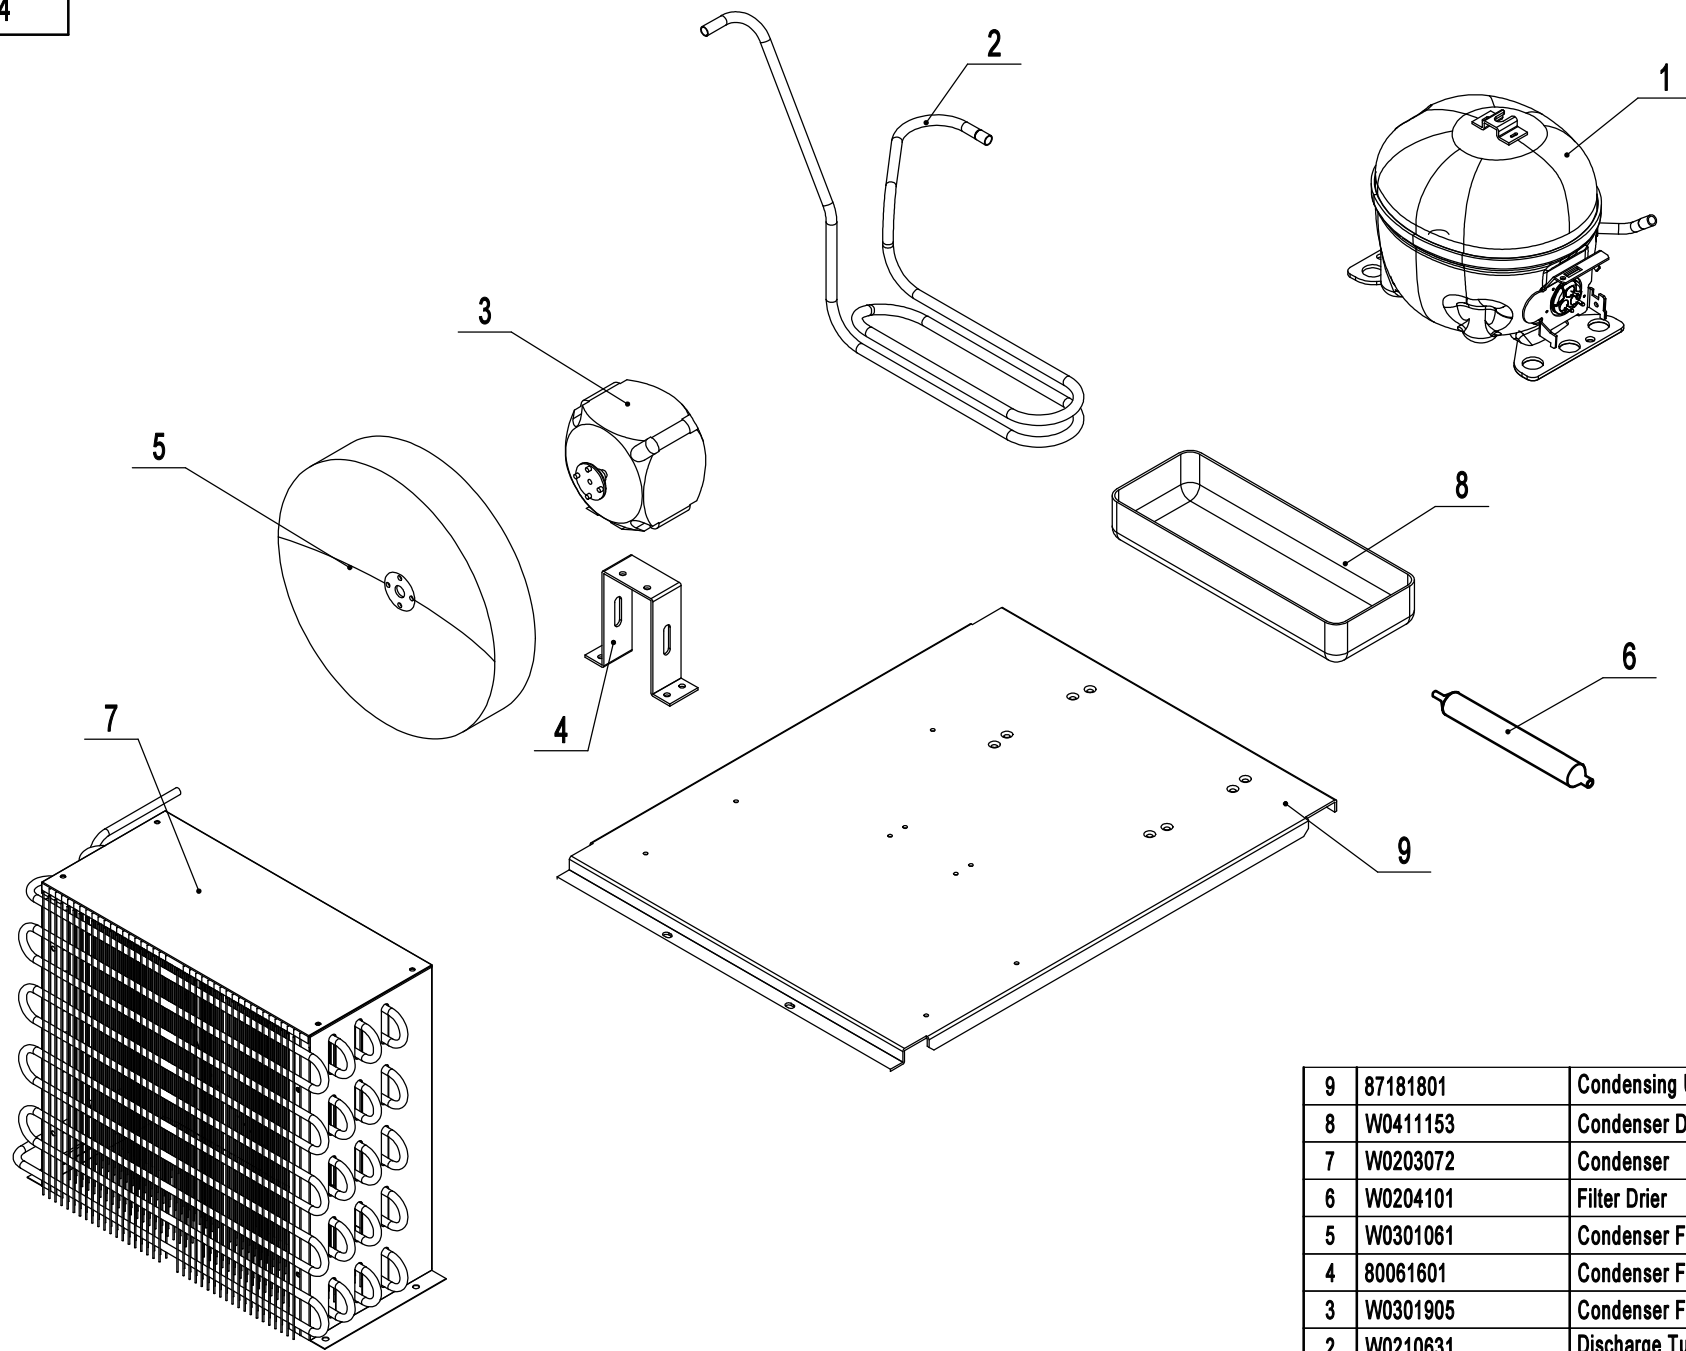

MCF8726GR-SA

REV 10.2024

3	W0402316	Shelf, 17 1/4" x19 7/8"	3
2	66490313	Shelf Clip	12
1	11457406	Shelf Pilaster	4
No.	Part #	Part Name	Qty

MCF8726GR-CCA

REV 10.2024

9	87181801	Condensing Unit Board	1
8	W0411153	Condenser Drain Pan	1
7	W0203072	Condenser	1
6	W0204101	Filter Drier	1
5	W0301061	Condenser Fan Blade	1
4	80061601	Condenser Fan Bracket	1
3	W0301905	Condenser Fan Motor	1
2	W0210631	Discharge Tube	1
1	W0201041	Compressor	1
No.	Part #	Part Name	Qty