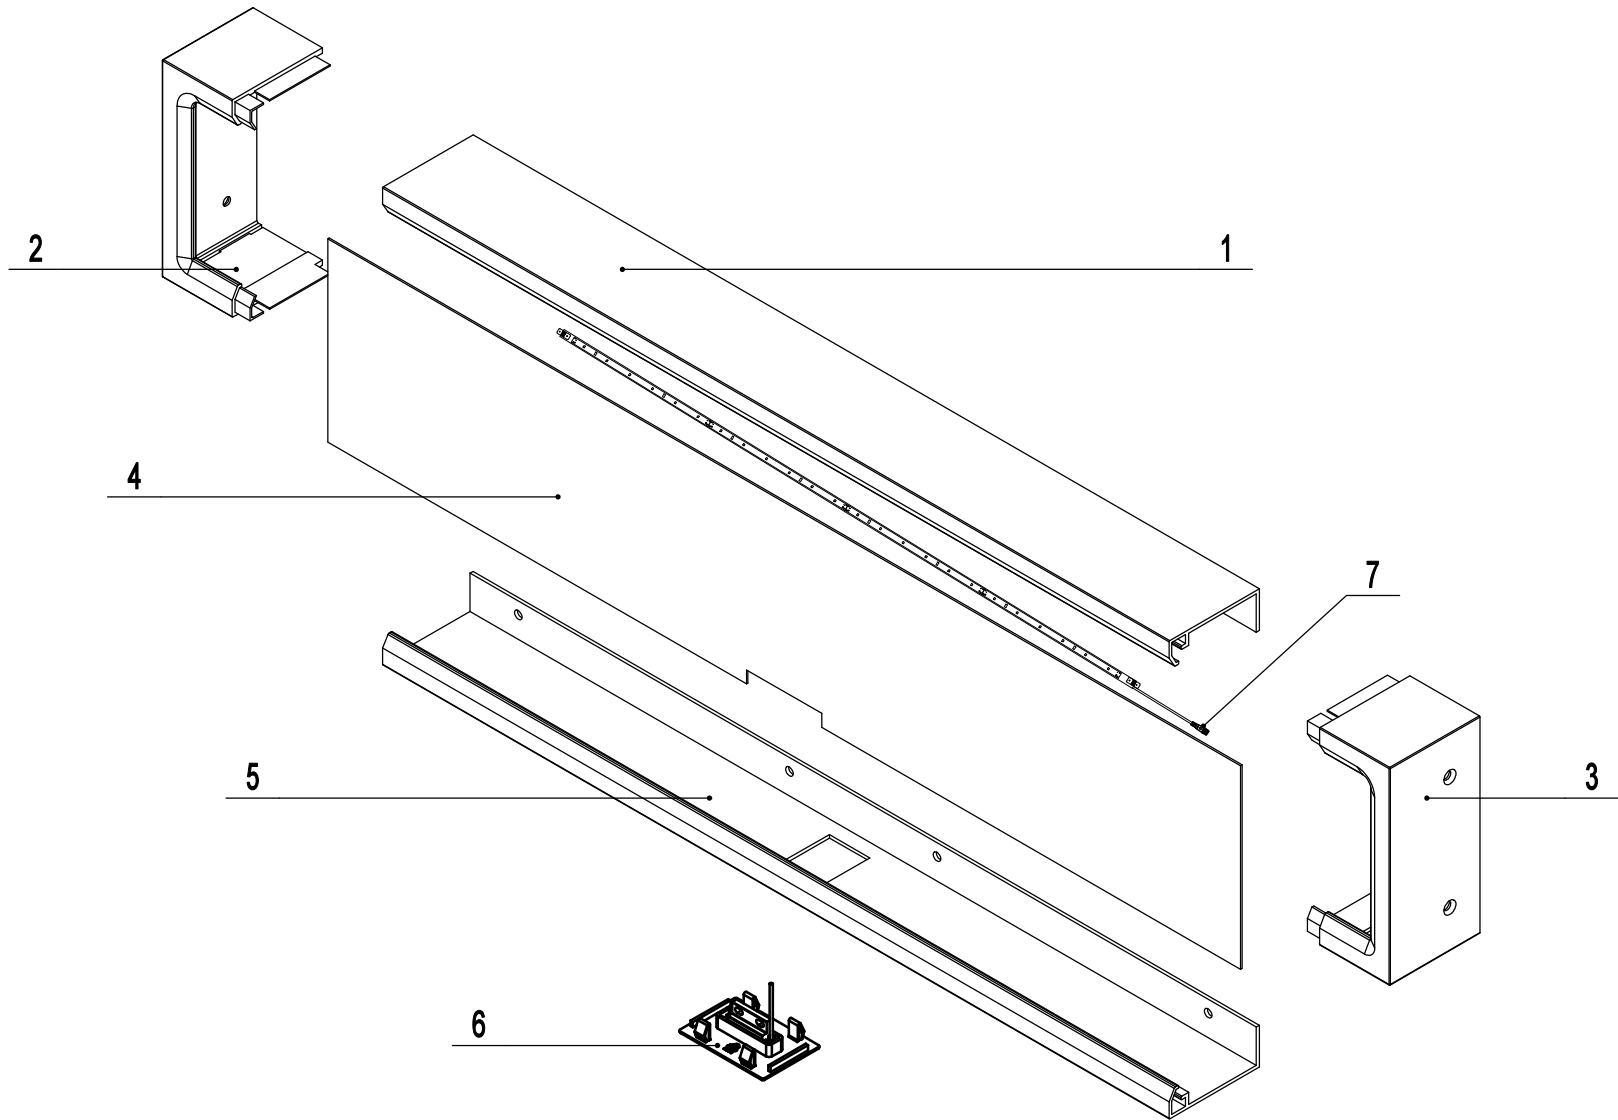

MCF8726GR-MTPA

Before 09.22.2024

7	W0304083	LED Strip	1
6	W0409162	Black Panel Magnetic Switch	1
5	W0410768-1	Top Panel Frame-Bottom	1
4	W0410769	Top Panel	1
3	W0409270	Top Panel Frame-Right	1
2	W0409271	Top Panel Frame-Left	1
1	W0410767	Top Panel Frame-Top	1
No.	Part #	Part Name	Qty