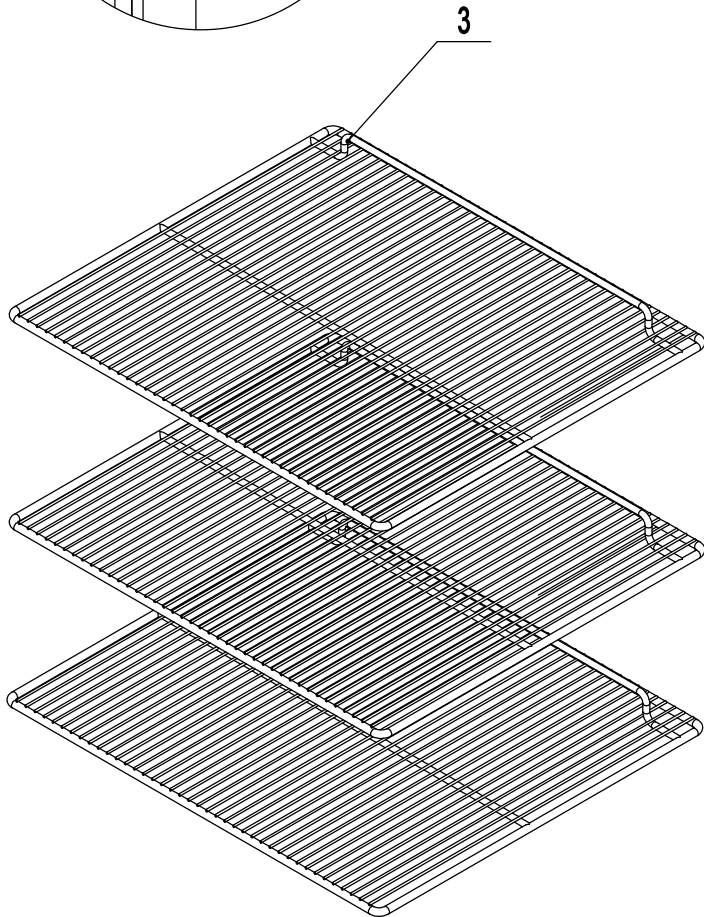

MCF8726GR-SA

REV 10.2024

3	W0402316	Shelf, 17 1/4" x19 7/8"	3
2	66490313	Shelf Clip	12
1	11457406	Shelf Pilaster	4
No.	Part #	Part Name	Qty