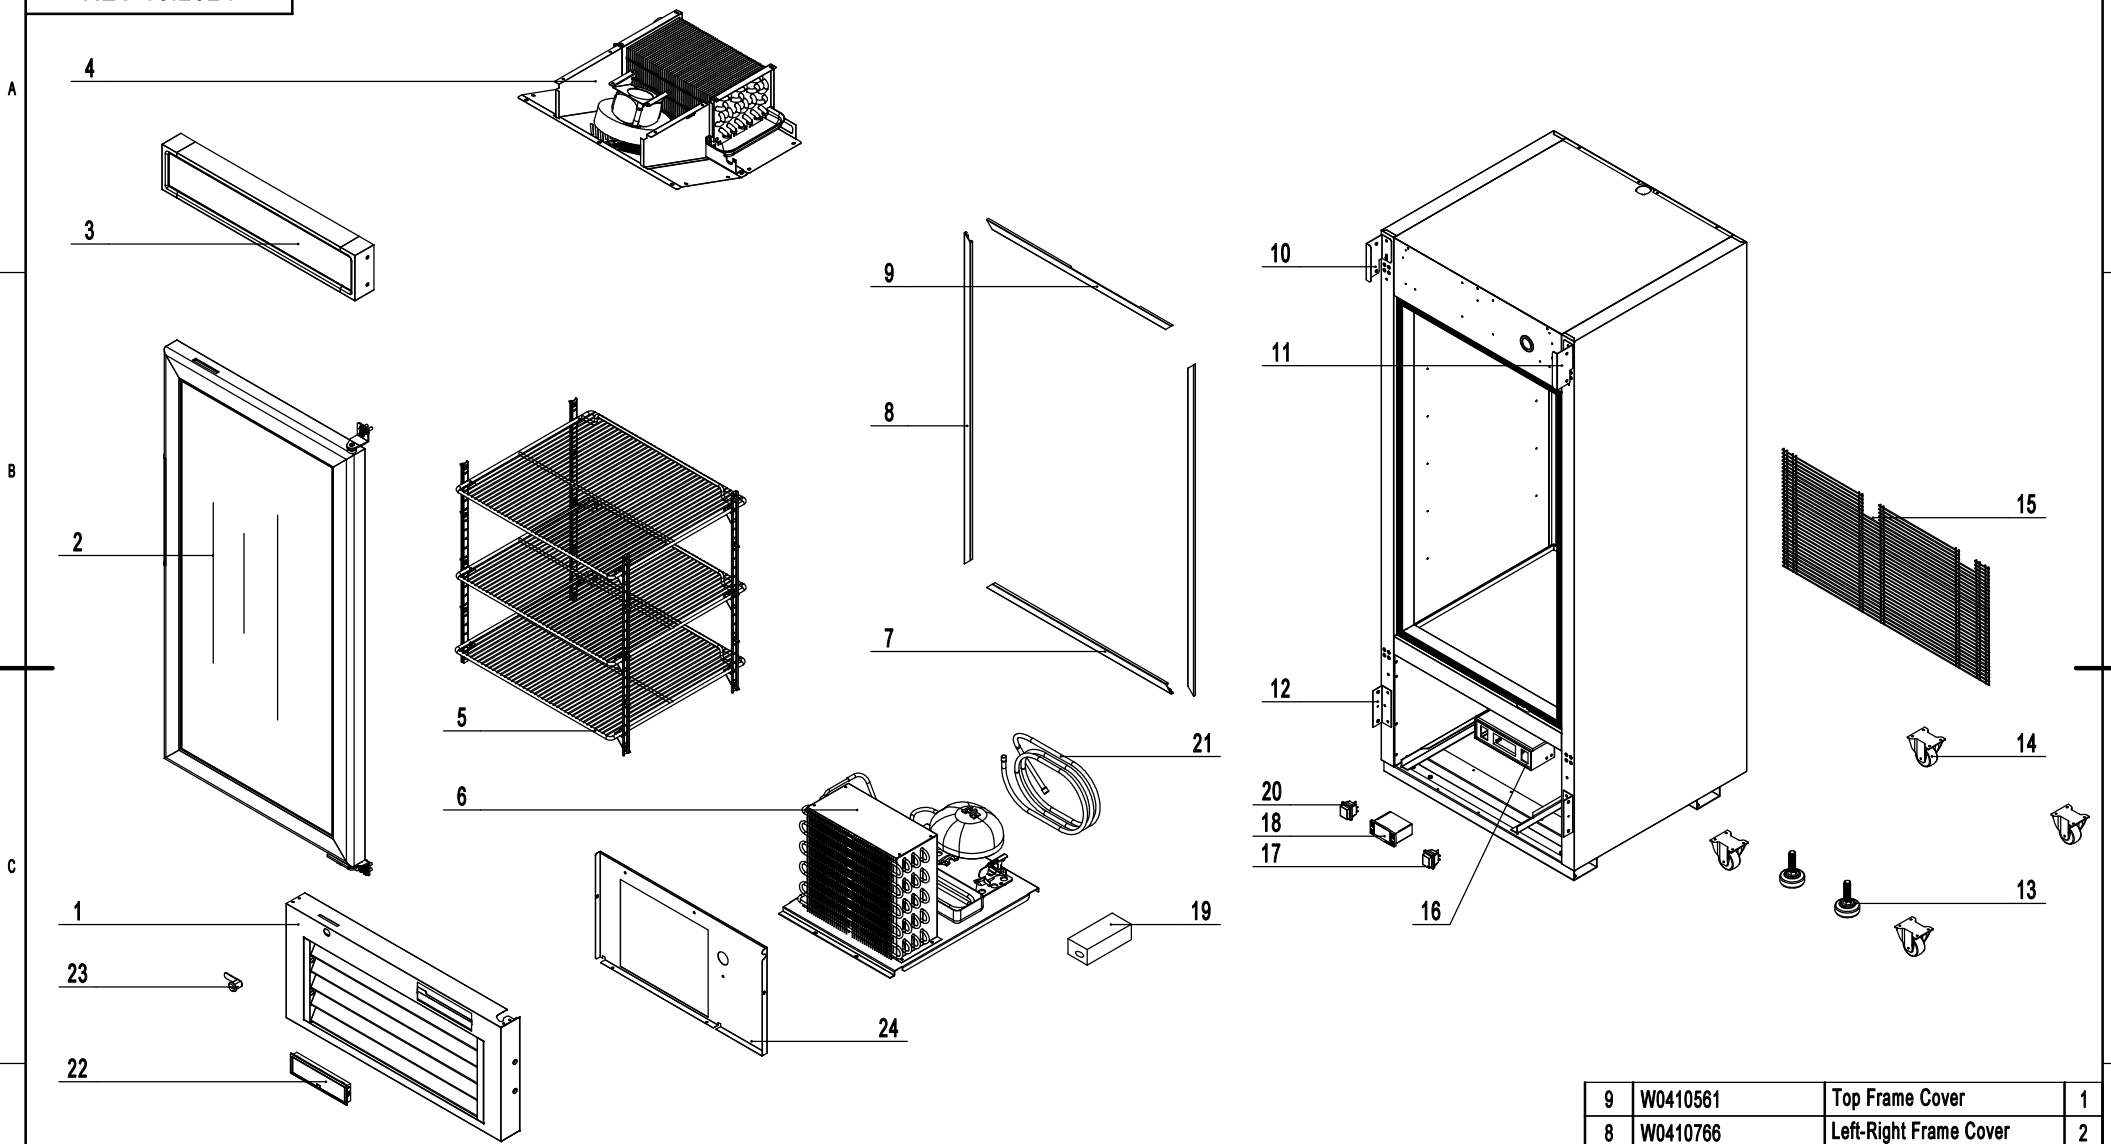

MCF8726GR

REV 10.2024

24	87181901	Unit Air Baffle	1
23	W0604007	Lock & Key	1
22	W0409882	Controller Cover	1
21	W0210623	Suction Tube B	1
20	W0308019	Green Power Switch	1
19	W0399116	Power Supply/Transformer	1
18	W0302174	Digital Controller	1

17	W0308018	Light Switch	1
16	W04098832	Controller Bracket	1
15	W0402606	Back Bottom Barrier	1
14	B0604401	2" Plate Caster W/O Brake	4
13	B0604417	Leg	2
12	85041801	Bottom Panel Retainer	2
11	87181804	Right Top Panel Retainer	1
10	87181803	Left Top Panel Fastner	1

9	W0410561	Top Frame Cover	1
8	W0410766	Left-Right Frame Cover	2
7	W0410562	Bottom Frame Cover	1
6	8718GR-CCA	Comp&Cond Assembly	1
5	8719-SA	Shelf Assembly	1
4	8718-EA	Evaporator Assembly	1
3	8718-MTPA	Top Panel Assembly	1
2	8719-DA	Door Assembly	1
1	87180403	Bottom Panel	1
No.	Part #	Part Name	Qty