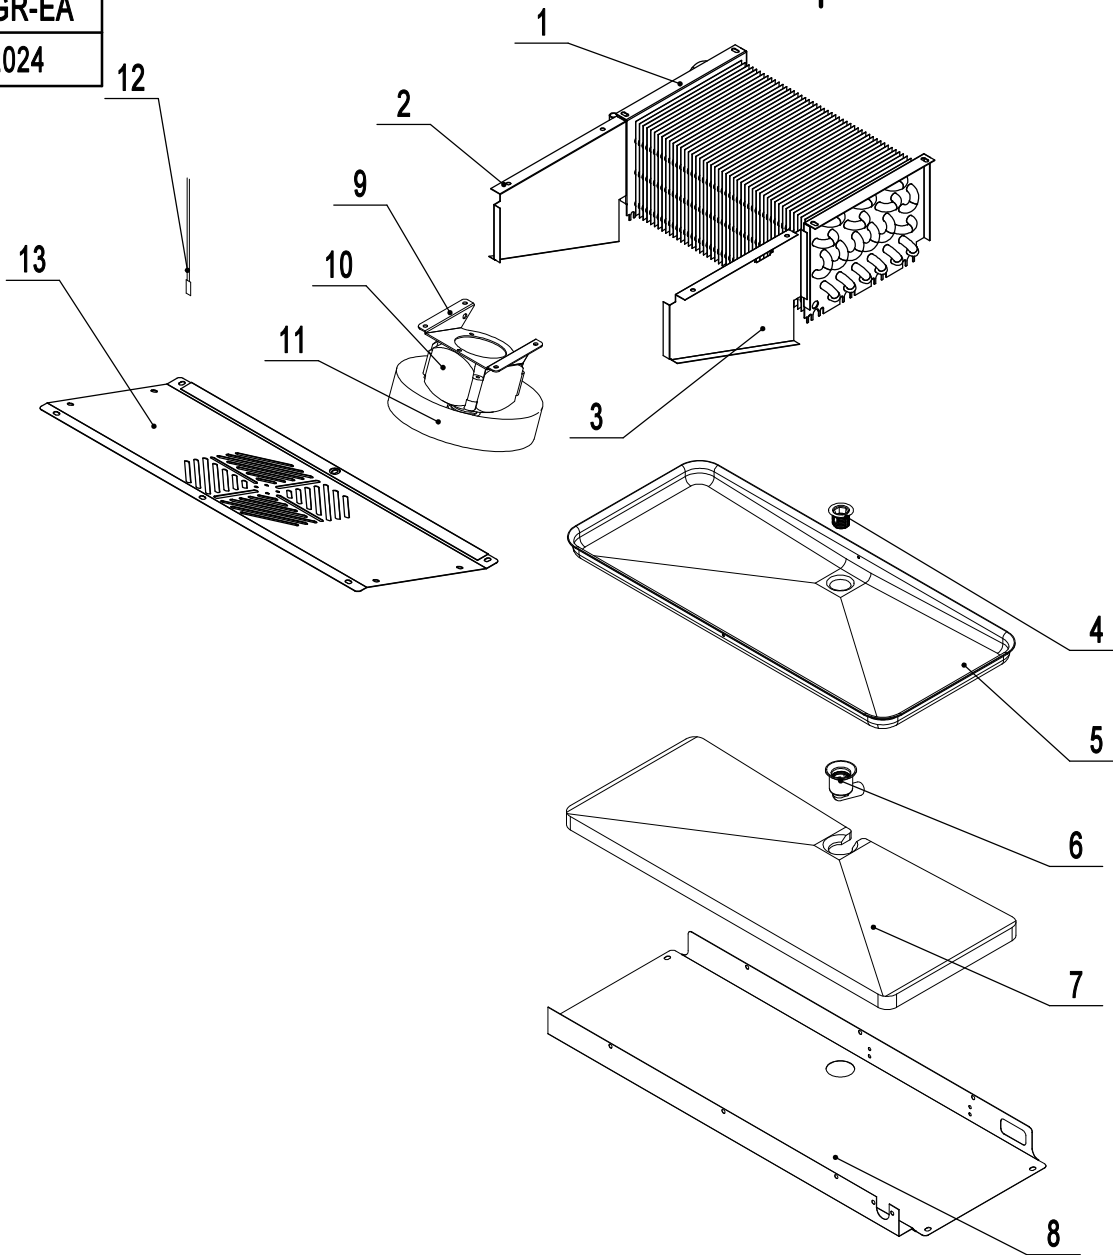

MCF8726GR-EA

REV 10.2024

13	87181202	Evap Front Cover	1
12	W0302316	Room Temp White Probe	1
11	W0301059	Evap Fan Blade	1
10	W0301904	Evap Fan Motor	1
9	80021501	Evap Fan Bracket	1
8	87181201	Drain Pan Cover	1
7	W0803015	Drain Pan Foam	1
6	W0409858	Evap Drain Pan Connector Elbow	1
5	11452001	Evap Drain Pan	1
4	W0409859	Evap Drain Pan Screw Connector	1
3	8718120601	Evap Right Baffle	1
2	87181205	Evap Left Baffle	1
1	W0202114	Evaporator	1
No.	Part #	Part Name	Qty