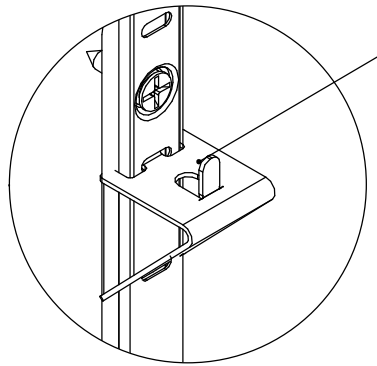

MCF8726GR-SA

REV 10.2024

3	W0402316	Shelf, 17 1/4" x19 7/8"	3
2	66490313	Shelf Clip	12
1	11457406	Shelf Pilaster	4
No.	Part #	Part Name	Qty