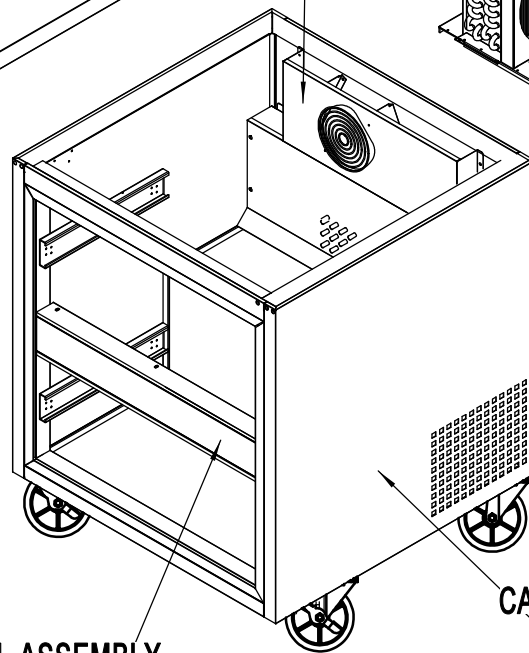

MGF8423GRAUS1

2025.2.13

COUNTER TOP ASSEMBLY
PART A

EVAPORATOR ASSEMBLY
PART F COMPRESSOR ASSEMBLY
PART E

DRAWER ASSEMBLY
PART B

MULLION ASSEMBLY
PART C

CABINET ASSEMBLY
PART D

PART A

2025.2.10

4	MGF8408225000	Counter Top Assembly	1
3	MSF8303112005430	Controller Display Bracket	1
2	R03018000002	Controller Display	1
1	R04011000113	Controller Cover	1
No.	Part#	Part Name	Qty

PART B

2025.2.10