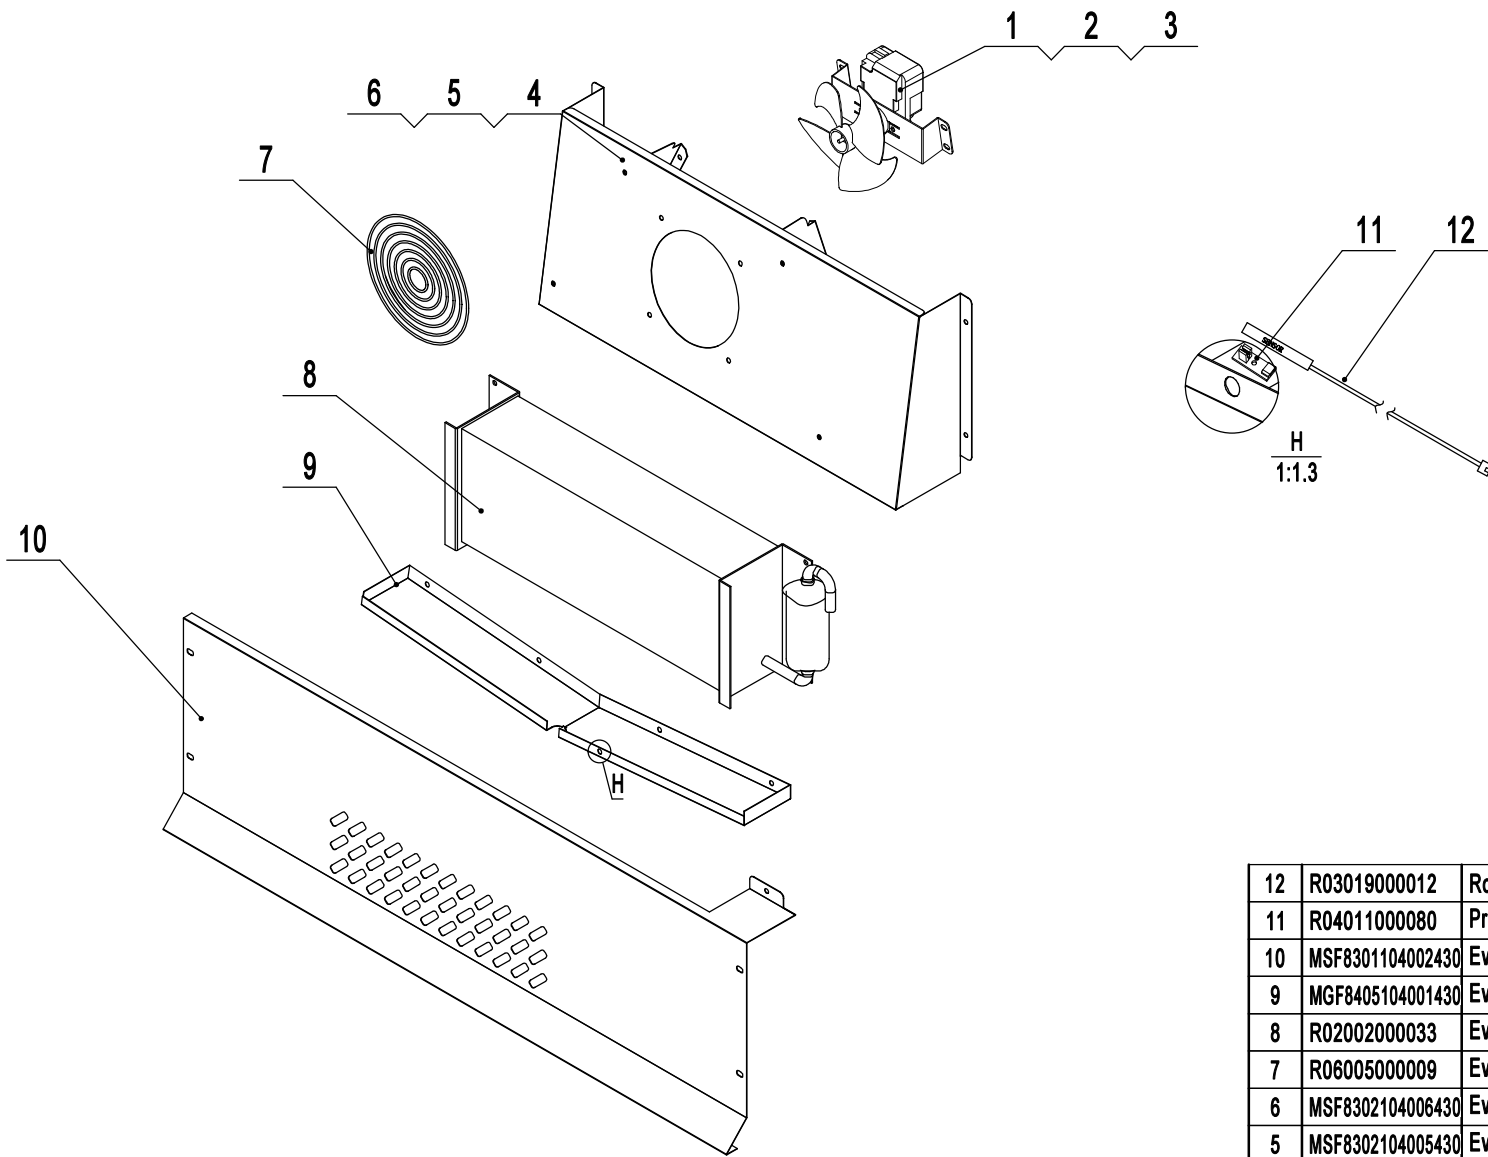

PART E

2025.2.10

11	R06099000057	Fan Motor Bracket	1	5	R03005000012	Power Cord	1
10	R03000000013	Evap Fan Blade	1	4	MSF8301113007500	Condensing Unit Board	1
9	R03001000100	Condenser Fan Motor	1	3	MBC0050103003430	Evap Drain Pan	1
8	R02014000001	Filter Drier	1	2	R02015000190	Discharge Tube	1
7	R02015000187	Suction Tube B	1	1	R02007000002	Condenser	1
6	R02000000006	Compressor	1	No.	Part#	Part Name	Qty

PART F

2025.2.10

12	R03019000012	Room Sensor Probe	1
11	R04011000080	Probe Clip	1
10	MSF8301104002430	Evaporator Cover	1
9	MGF8405104001430	Evap Drain Pan	1
8	R02002000033	Evaporator	1
7	R06005000009	Evap Fan Guard	1
6	MSF8302104006430	Evap Right Air Deflector	1
5	MSF8302104005430	Evap Left Air Deflector	1
4	MSF8301104003430	Evap Fan Shroud	1
3	MSF3610112004304	Fan Motor Bracket	1
2	R03000000001	Evap Fan Blade	1
1	R03001000009	Evaporator Fan Motor	1
No.	Part#	Part Name	Qty