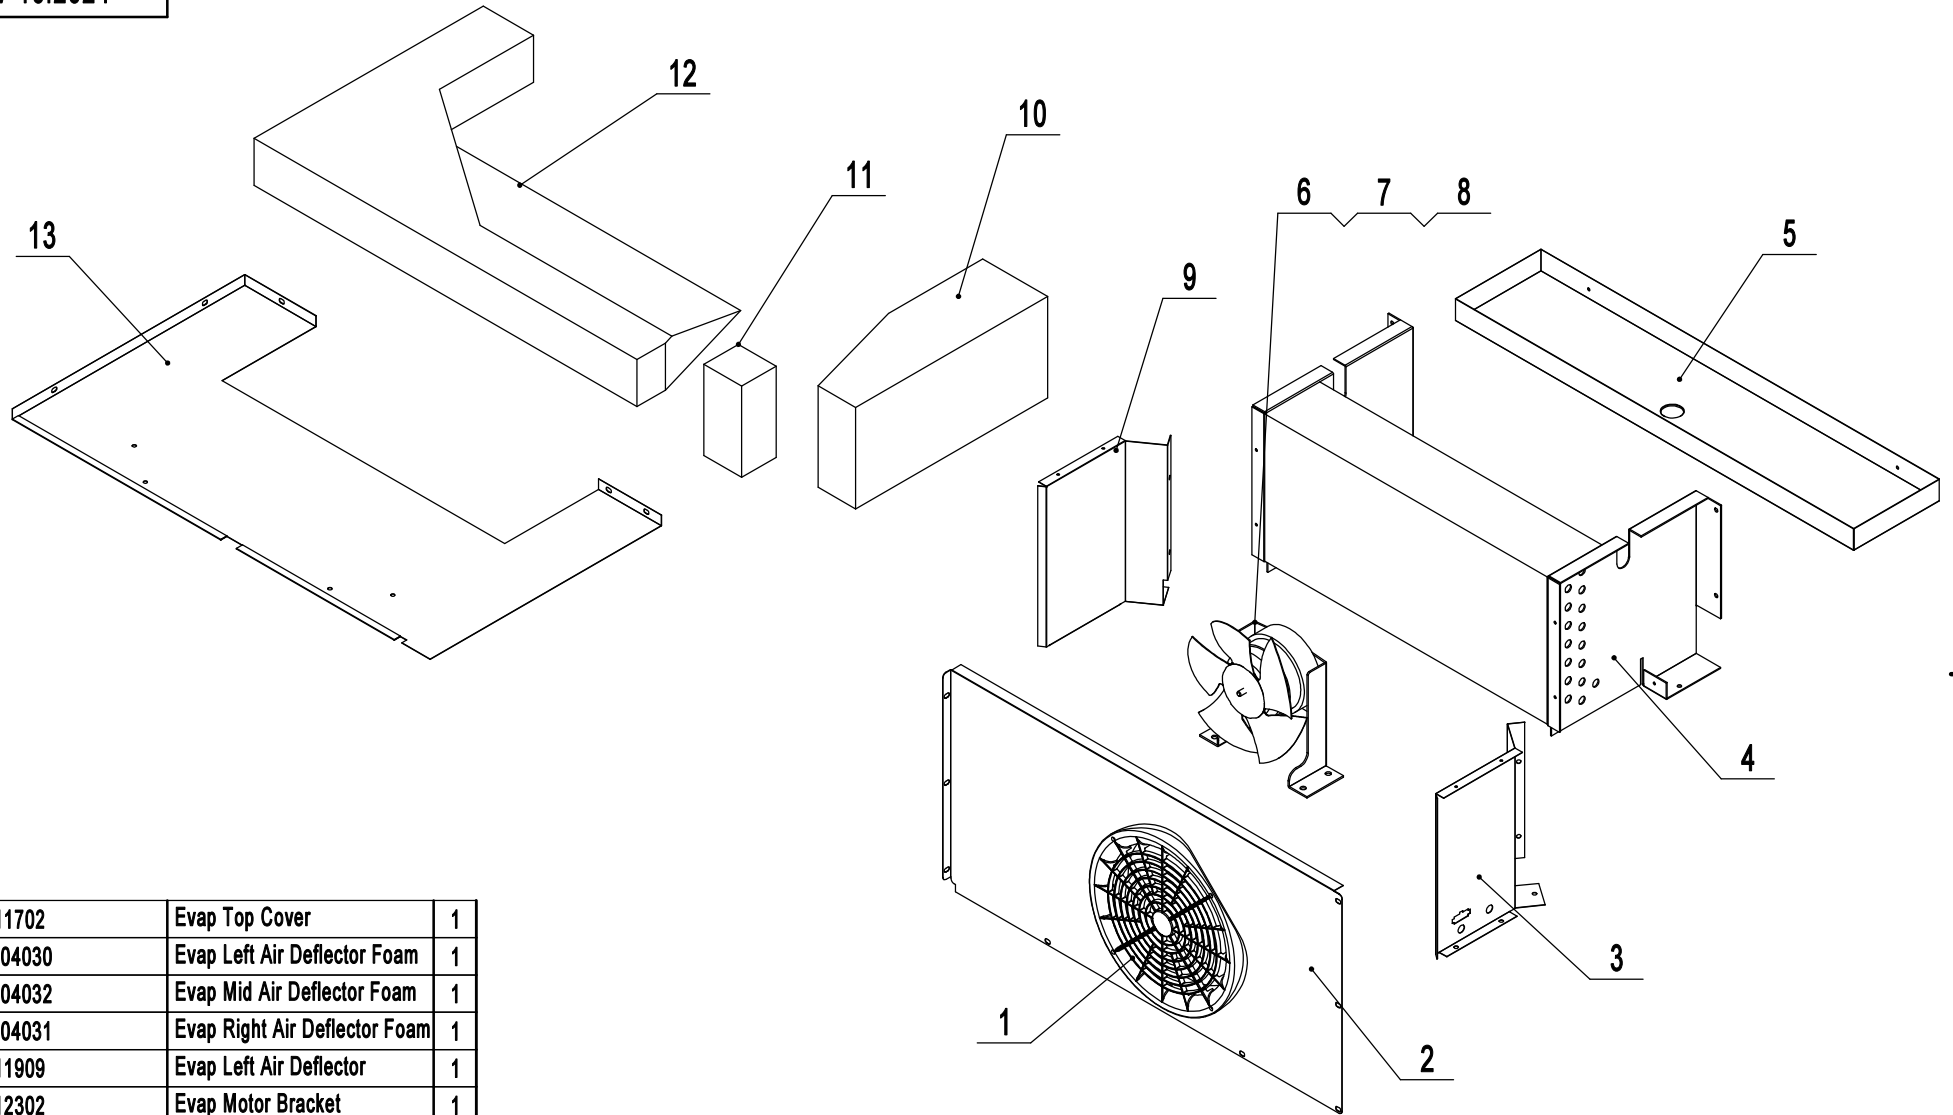

MPF8201GR-EA

REV 10.2024

13	82011702	Evap Top Cover	1
12	W0804030	Evap Left Air Deflector Foam	1
11	W0804032	Evap Mid Air Deflector Foam	1
10	W0804031	Evap Right Air Deflector Foam	1
9	82011909	Evap Left Air Deflector	1
8	82012302	Evap Motor Bracket	1
7	W0301078	Evap Fan Blade	1
6	W0301912	Evap Motor	1
5	W0411214	Evap Drain Pan	1
4	W0202125	Evaporator	1
3	82011910	Evap Right Air Deflector	1
2	82011705	Evap Cover	1
1	W0409080	Evap Fan Shroud	1
No.	Part #	Part Name	Qty