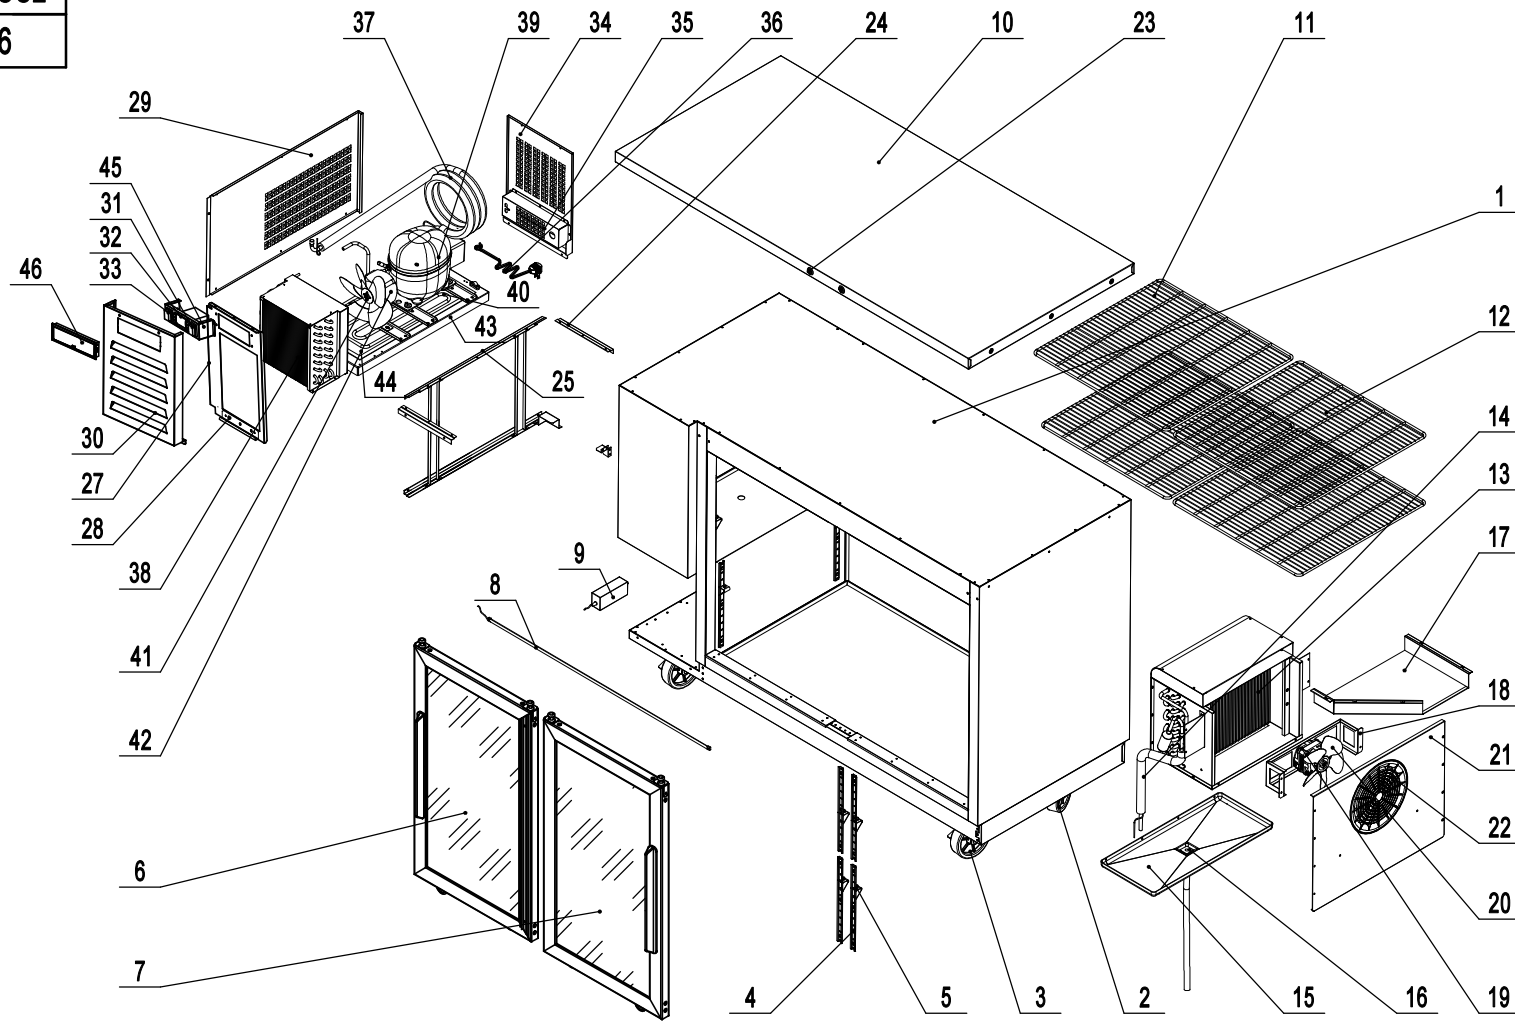

SBB48SGR-AUS2

REV.2025.06

No.	Part#	Part Name	Qty	No.	Part#	Part Name	Qty	No.	Part#	Part Name	Qty
1	N/A	Cabinet Assembly	1	16	R0400800028	Drain Pipe	1	32	R0300200043-FAZLN2	Digital Controller	1
2	R06001000015	3" Plate Caster W/O Brake	2	17	MBB0059104001430	Stack Duct	1	33	R03008000008	Power Switch	1
3	R06001000016	3" Plate Caster W/ Brake	2	18	MKC0058112005430	Evap Fan Bracket	1	34	MKC0058109006750	Back Air Vent Cover	1
4	WCL0600115001430	Shelf Pilaster	16	19	R03001000099	Evap Fan Motor	1	35	MKC0058109007750	Power Cord Box	1
5	QPL6649115001410	Shelf Clip	16	20	R03000000008	Evap Fan Blade	1	36	R03005000012	Power Cord	1
6	R11006000212	Left Glass Sliding Door	1	21	SBB0059104001430	Evap Cover	1	37	R02015000448	Suction Tube	1
7	R11006000211	Right Glass Sliding Door	1	22	R04011000047	Evap Fan Shroud	1	38	R02005000014	Condenser	1
8	R03004000009	LED Light	1	23		Lock&Key	2	39	R02000000006	Compressor	1
9	R03024000003	Power Supply	1	24	MKC0058112006500	Front Air Vent Frame Support	2	40	R02015000597	Condenser Coils	1
10	SBB0048105002201	Countertop Assembly	1	25	SBB0059109002500	Left Air Vent Frame Support	2	41	R03000000013	Condenser Fan Blade	1
11	R06004000131	Top Left Shelf 17" x 18-1/8"	1	27	MKC0058103001500	Condenser Air Baffle	1	42	R03001000100	Condenser Fan Motor	1
12	R06004000130	Top Right & Bottom Shelf	3	28	MKC0058113001500	Unit Front Cover Fastner	1	43	SBB0059113001500	Condensing Unit Base Board	1
13	R02002000084	Evaporator	1	29	SBB0059109001750	Left Air Vent Cover	1	44	SBB0048103001430	Condenser Drian Pan	1
14	R02015000138	Evap Coil	1	30	MKC0058109009750	Front Air Vent Cover	1	45	SBB0059109003500	Controller Bracket	1
15	R04013000042	Evap Drain Pan	1	31	R03008000009	LED Power Switch	1	46	R04011000107	Controller Cover	1