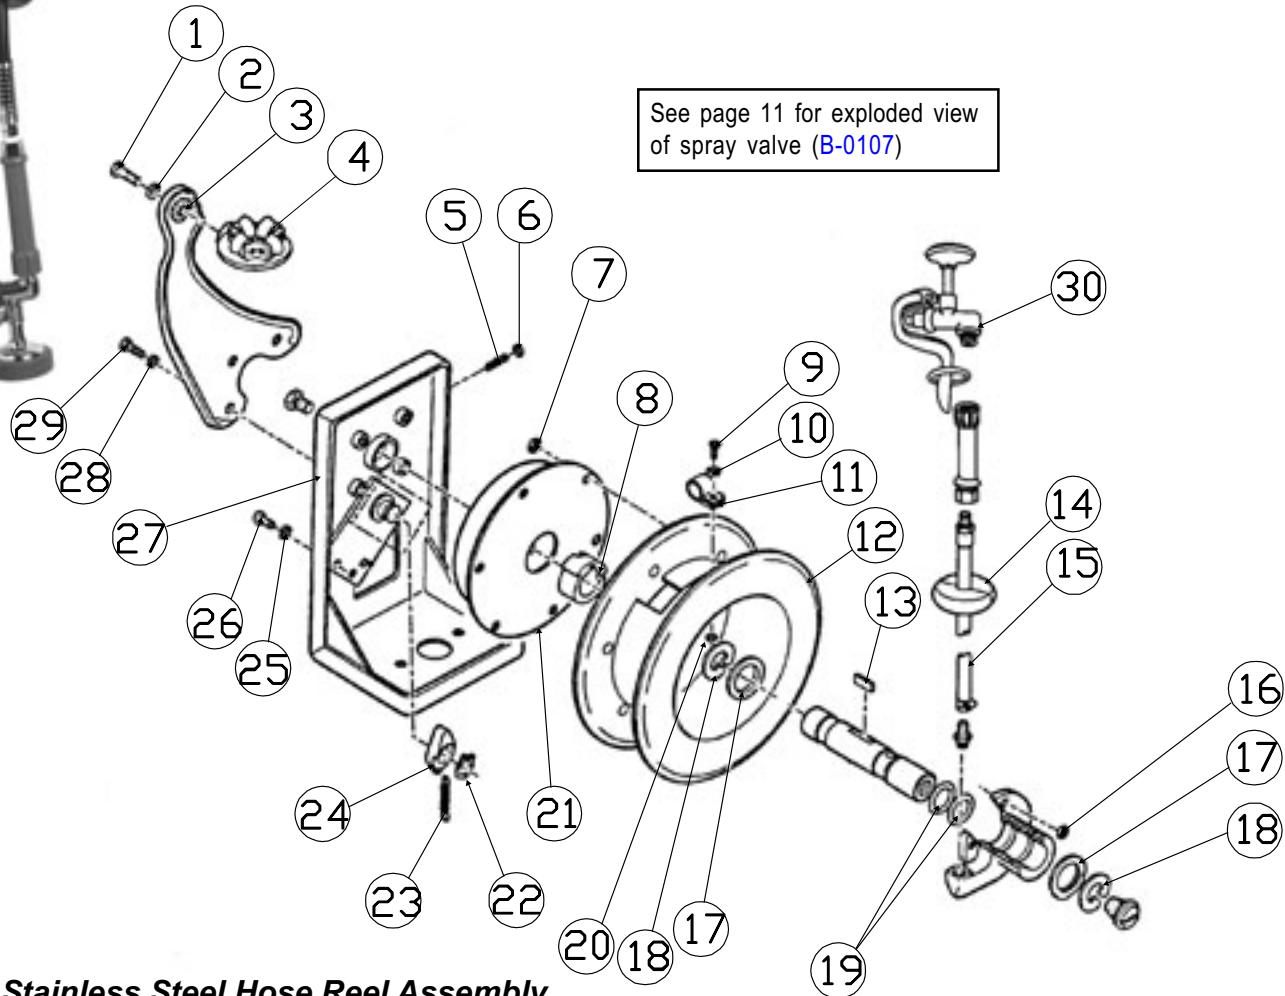

B-1403, B-1407

See page 11 for exploded view of spray valve (B-0107)

Stainless Steel Hose Reel Assembly

1	Hex Screw	002507-45	16	Locknut	002448-45
2	Lock Washer	002458-45	17	Washer	002453-45
3	Guide Arm	002496-45	18	Snap Ring	002451-45
4	Roller Guide	002483-45	19	O-Ring	001061-45
5	Set Screw	002463-45	20	Nut	002457-45
6	Jam Nut	002498-45	21	Asm, Mainspring, Cup and Ratchet	002469-45
7	Locknut	002448-45	22	Retaining Ring	002447-45
8	Mainspring Hub	002499-45	23	Ratchet Spring	002446-45
9	Screw	002550-45	24	Ratchet Lever	002504-45
10	Washer	002458-45	25	Washer	002458-45
11	Hose Clamp	002501-45	26	Screw	002506-45
12	Asm, Drum	002502-45	27	Asm, Stand	002497-45
13	Key	002481-45	28	Washer	002459-45
14	Asm, Hose Stop	001427-45	29	Screw	002506-45
15	Asm, Hose, 35 foot	003364-20	30	Asm, Spray Valve	B-0107