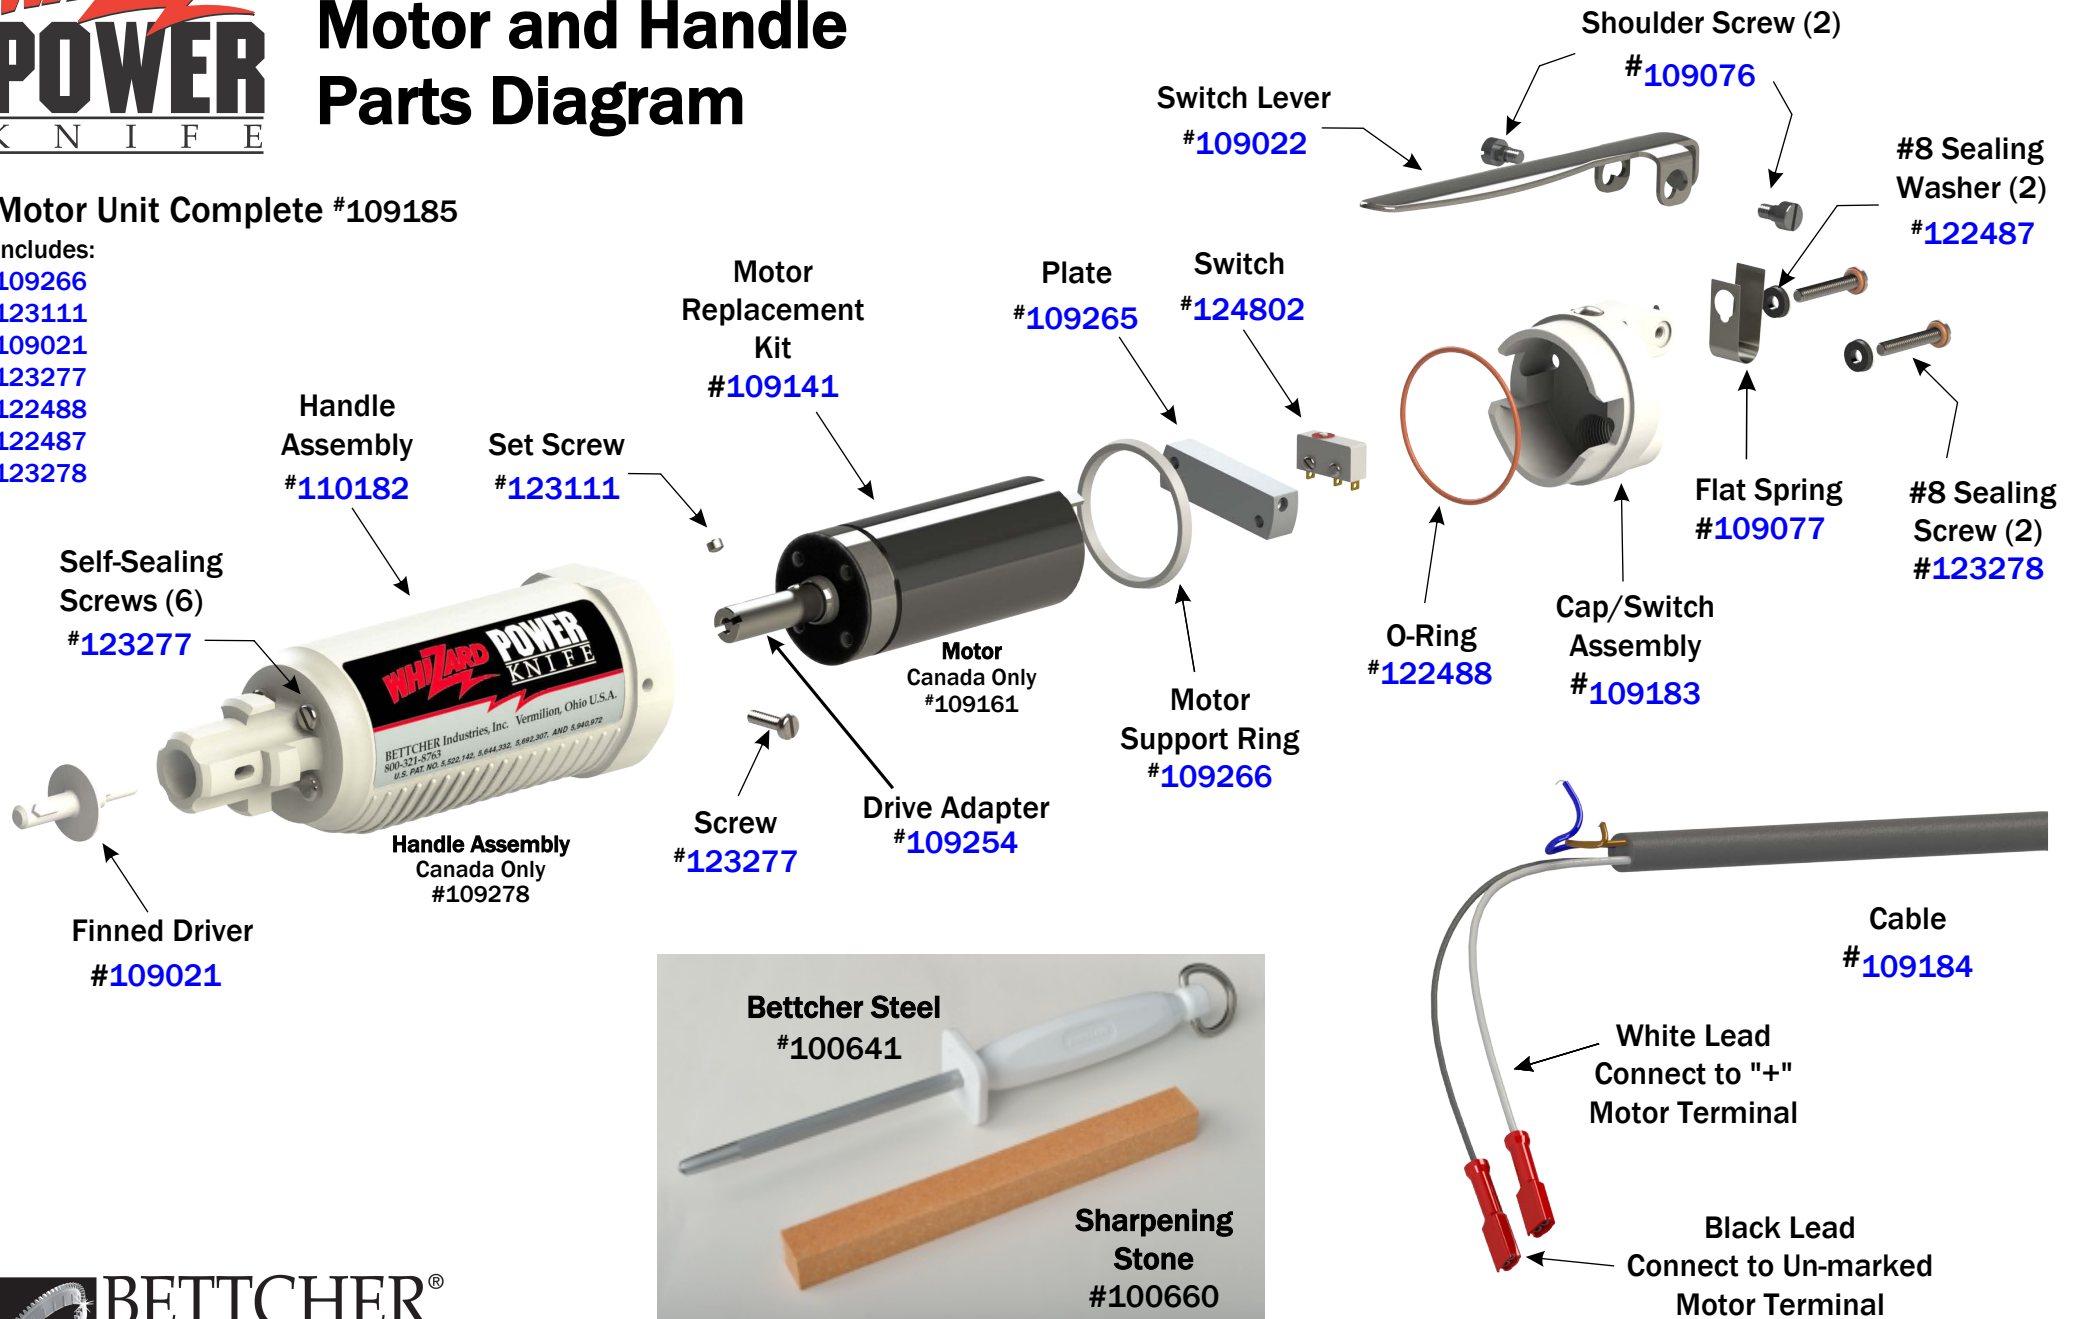

# Motor and Handle Parts Diagram

## Motor Unit Complete #109185

Includes:

- 109266
- 123111
- 109021
- 123277
- 122488
- 122487
- 123278

Please review Operating Instructions for complete instructions and safety information

# Head Assembly Parts Diagram