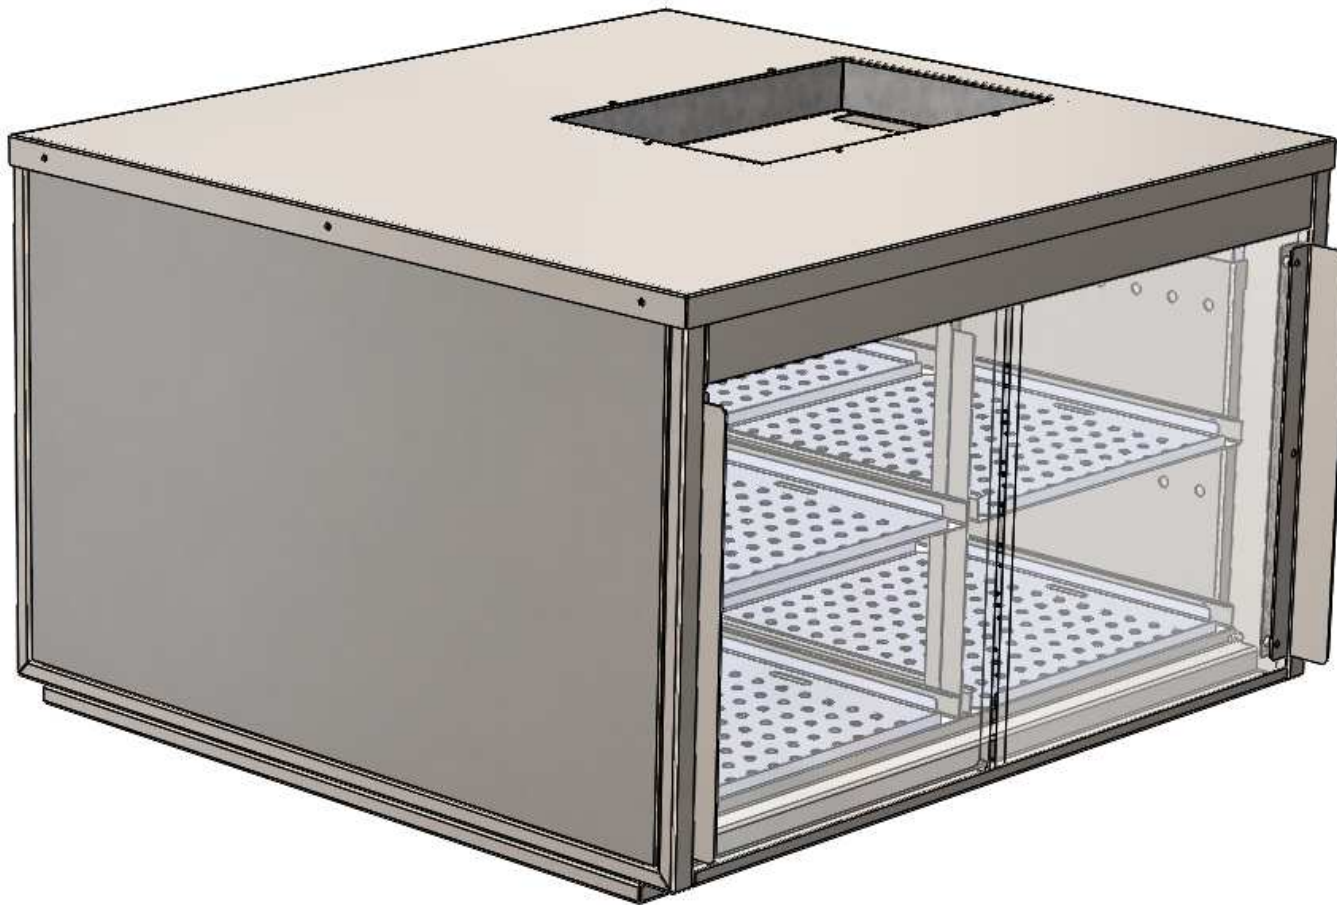

KFCEVOSH Overview

G:\Service\Training\KFCEVO

KFCEVOSH Parts

Side Holding
Heater Assembly
(Voltage Varies)

Side Holding
Cabinet Assembly

KFCEVOSH Part Numbers

Part Number	Quantity per Unit	Description
KFCEVOSH208	-	Side Holding Unit – 208V
KFCEVOSH240	-	Side Holding Unit – 240V
KFCEVOSHCAB	1	Side Holding Cabinet Assembly
27080-2294	1	Side Holding Heater Assembly – 208V
27080-2296	1	Side Holding Heater Assembly – 240V

KFCEVOSH CAB

G:\Service\Training\KFCEVO

KFCEVOSH CAB Parts

Side Holding Sliding
Door Assembly

Side Holding Inlet
Rack/Duct Assembly

Side Holding Outlet
Rack/Duct Assembly

Side Holding Tray

Side Holding Center
Rack Assembly

Side Holding Sliding
Door Tray Assembly

KFCEVOSH Part Numbers

Part Number	Quantity per Unit	Description
KFCEVOSHCAB	1	Side Holding Cabinet Assembly
<u>16095-3764</u>	4	Side Holding Sliding Door Assembly
<u>16090-3824</u>	1	Side Holding Inlet Rack/Duct Assembly
<u>16090-3825</u>	1	Side Holding Outlet Rack/Duct Assembly
<u>16505-6855</u>	8	Side Holding Tray
<u>16095-3808</u>	1	Side Holding Center Rack Assembly
<u>16095-3797</u>	2	Side Holding Sliding Door Tray Assembly

KFCEVOSH Heater

KFCEVOSH Heater Parts

Side Holding Heater
180°F Controller

Side Holding Heater
160°F High Limit

Side Holding Heater
350°F High Limit

Side Holding Heater
120°F High Limit

Side Holding Heater
Blower Wheel