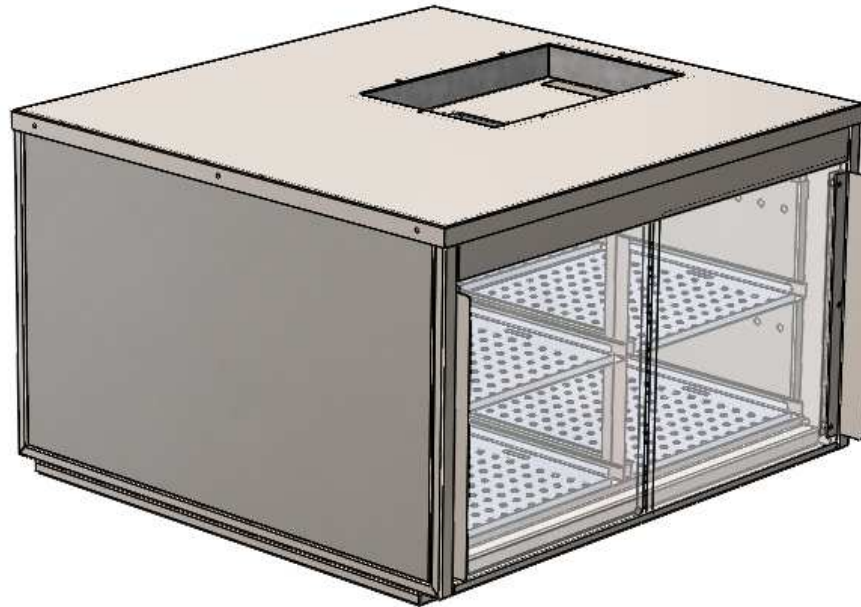

KFCEVOSH Overview

G:\Service\Training\KFCEVO

KFCEVOSH Parts

Side Holding
Heater Assembly
(Voltage Varies)

Side Holding
Cabinet Assembly

KFCEVOSH Part Numbers

Part Number	Quantity per Unit	Description
KFCEVOSH208	-	Side Holding Unit – 208V
KFCEVOSH240	-	Side Holding Unit – 240V
KFCEVOSHCAB	1	Side Holding Cabinet Assembly
27080-2294	1	Side Holding Heater Assembly – 208V
27080-2296	1	Side Holding Heater Assembly – 240V

KFCEVOSH CAB

G:\Service\Training\KFCEVO

KFCEVOSH CAB Parts

Side Holding Sliding
Door Assembly

Side Holding Inlet
Rack/Duct Assembly

Side Holding Outlet
Rack/Duct Assembly

Side Holding Tray

Side Holding Center
Rack Assembly

Side Holding Sliding
Door Tray Assembly

KFCEVOSH Part Numbers

Part Number	Quantity per Unit	Description
KFCEVOSHCAB	1	Side Holding Cabinet Assembly
<u>16095-3764</u>	4	Side Holding Sliding Door Assembly
<u>16090-3824</u>	1	Side Holding Inlet Rack/Duct Assembly
<u>16090-3825</u>	1	Side Holding Outlet Rack/Duct Assembly
<u>16505-6855</u>	8	Side Holding Tray
<u>16095-3808</u>	1	Side Holding Center Rack Assembly
<u>16095-3797</u>	2	Side Holding Sliding Door Tray Assembly

KFCEVOSH Heater

KFCEVOSH Heater Parts

Side Holding Heater
180°F Controller

Side Holding Heater
160°F High Limit

Side Holding Heater
350°F High Limit

Side Holding Heater
120°F High Limit

Side Holding Heater
Blower Wheel