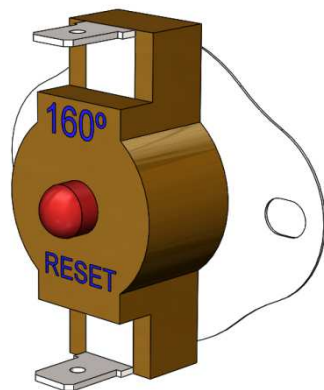

KFCEVOSH Overview

G:\Service\Training\KFCEVO

KFCEVOSH Parts

Side Holding
Heater Assembly
(Voltage Varies)

Side Holding
Cabinet Assembly

KFCEVOSH Part Numbers

Part Number	Quantity per Unit	Description
KFCEVOSH208	-	Side Holding Unit – 208V
KFCEVOSH240	-	Side Holding Unit – 240V
KFCEVOSHCAB	1	Side Holding Cabinet Assembly
27080-2294	1	Side Holding Heater Assembly – 208V
27080-2296	1	Side Holding Heater Assembly – 240V

KFCEVOSH CAB

G:\Service\Training\KFCEVO

KFCEVOSH CAB Parts

Side Holding Sliding
Door Assembly

Side Holding Inlet
Rack/Duct Assembly

Side Holding Outlet
Rack/Duct Assembly

Side Holding Tray

Side Holding Center
Rack Assembly

Side Holding Sliding
Door Tray Assembly

KFCEVOSH Part Numbers

Part Number	Quantity per Unit	Description
KFCEVOSHCAB	1	Side Holding Cabinet Assembly
<u>16095-3764</u>	4	Side Holding Sliding Door Assembly
<u>16090-3824</u>	1	Side Holding Inlet Rack/Duct Assembly
<u>16090-3825</u>	1	Side Holding Outlet Rack/Duct Assembly
<u>16505-6855</u>	8	Side Holding Tray
<u>16095-3808</u>	1	Side Holding Center Rack Assembly
<u>16095-3797</u>	2	Side Holding Sliding Door Tray Assembly

KFCEVOSH Heater

KFCEVOSH Heater Parts

Side Holding Heater
180°F Controller

Side Holding Heater
160°F High Limit

Side Holding Heater
350°F High Limit

Side Holding Heater
120°F High Limit

Side Holding Heater
Blower Wheel