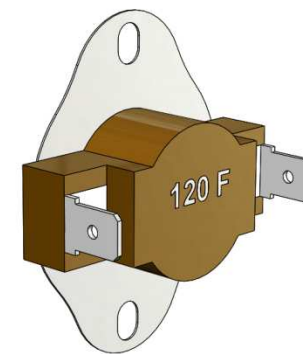

Side Holding Sliding
Door Tray Assembly

KFCEVOSH Part Numbers

Part Number	Quantity per Unit	Description
KFCEVOSHCAB	1	Side Holding Cabinet Assembly
<u>16095-3764</u>	4	Side Holding Sliding Door Assembly
<u>16090-3824</u>	1	Side Holding Inlet Rack/Duct Assembly
<u>16090-3825</u>	1	Side Holding Outlet Rack/Duct Assembly
<u>16505-6855</u>	8	Side Holding Tray
<u>16095-3808</u>	1	Side Holding Center Rack Assembly
<u>16095-3797</u>	2	Side Holding Sliding Door Tray Assembly

KFCEVOSH Heater

KFCEVOSH Heater Parts

Side Holding Heater
180°F Controller

Side Holding Heater
160°F High Limit

Side Holding Heater
350°F High Limit

Side Holding Heater
120°F High Limit

Side Holding Heater
Blower Wheel

Side Holding Heater
Muffin Fan

Side Holding Heater
Blower Motor

Side Holding Heater
Heating Element

KFCEVOSH Heater Part Numbers

Part Number	Quantity per Unit	Description
KFCEVOSH CAB	1	Side Holding Cabinet Assembly
27080-2294	1	Side Holding Heater Assembly – 208V
27080-2296	1	Side Holding Heater Assembly – 240V
16090-3594	1	KFC EvO Heater Power Cord
16505-4621	1	KFC EvO Heater Probe Cover
16505-6914	1	Side Holding Heater Cover
18600-0042	1	Side Holding Heater 120°F High Limit
18600-0116	1	Side Holding Heater 350°F High Limit
18600-0117	1	Side Holding Heater 160°F High Limit
18612-0135	1	Side Holding Heater Heating Element – 208V
18612-0149	1	Side Holding Heater Heating Element – 240V
18614-0321	1	Side Holding Heater Blower Wheel
18614-0323	1	Side Holding Heater Muffin Fan
18614-0360	1	Side Holding Heater Blower Motor
18616-0040	1	Side Holding Heater Temperature Probe
18616-0390	1	Side Holding Heater 180°F Controller