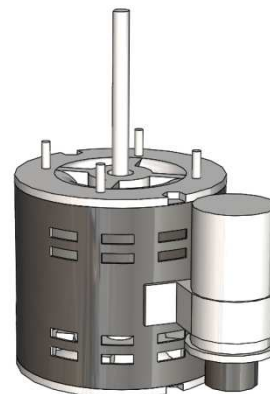

KFCEVOSH Overview

G:\Service\Training\KFCEVO

KFCEVOSH Parts

Side Holding
Heater Assembly
(Voltage Varies)

Side Holding
Cabinet Assembly

KFCEVOSH Part Numbers

Part Number	Quantity per Unit	Description
KFCEVOSH208	-	Side Holding Unit – 208V
KFCEVOSH240	-	Side Holding Unit – 240V
KFCEVOSHCAB	1	Side Holding Cabinet Assembly
27080-2294	1	Side Holding Heater Assembly – 208V
27080-2296	1	Side Holding Heater Assembly – 240V

KFCEVOSH Heater

KFCEVOSH Heater Parts

Side Holding Heater
180°F Controller

Side Holding Heater
160°F High Limit

Side Holding Heater
350°F High Limit

Side Holding Heater
120°F High Limit

Side Holding Heater
Blower Wheel

Side Holding Heater
Muffin Fan

Side Holding Heater
Blower Motor

Side Holding Heater
Heating Element

KFCEVOSH Heater Part Numbers

Part Number	Quantity per Unit	Description
KFCEVOSH CAB	1	Side Holding Cabinet Assembly
27080-2294	1	Side Holding Heater Assembly – 208V
27080-2296	1	Side Holding Heater Assembly – 240V
16090-3594	1	KFC EvO Heater Power Cord
16505-4621	1	KFC EvO Heater Probe Cover
16505-6914	1	Side Holding Heater Cover
18600-0042	1	Side Holding Heater 120°F High Limit
18600-0116	1	Side Holding Heater 350°F High Limit
18600-0117	1	Side Holding Heater 160°F High Limit
18612-0135	1	Side Holding Heater Heating Element – 208V
18612-0149	1	Side Holding Heater Heating Element – 240V
18614-0321	1	Side Holding Heater Blower Wheel
18614-0323	1	Side Holding Heater Muffin Fan
18614-0360	1	Side Holding Heater Blower Motor
18616-0040	1	Side Holding Heater Temperature Probe
18616-0390	1	Side Holding Heater 180°F Controller