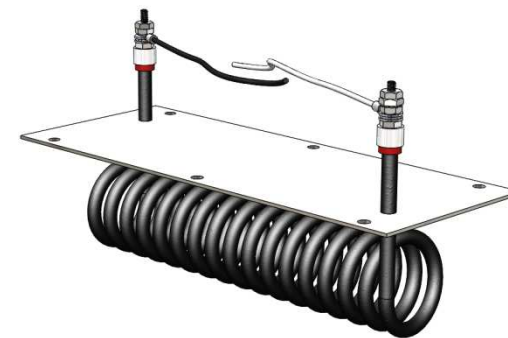

KFCEVOSH Overview

G:\Service\Training\KFCEVO

KFCEVOSH Parts

Side Holding
Heater Assembly
(Voltage Varies)

Side Holding
Cabinet Assembly

KFCEVOSH Part Numbers

Part Number	Quantity per Unit	Description
KFCEVOSH208	-	Side Holding Unit – 208V
KFCEVOSH240	-	Side Holding Unit – 240V
KFCEVOSHCAB	1	Side Holding Cabinet Assembly
27080-2294	1	Side Holding Heater Assembly – 208V
27080-2296	1	Side Holding Heater Assembly – 240V

KFCEVOSH Heater

KFCEVOSH Heater Parts

Side Holding Heater
180°F Controller

Side Holding Heater
160°F High Limit

Side Holding Heater
350°F High Limit

Side Holding Heater
120°F High Limit

Side Holding Heater
Blower Wheel

Side Holding Heater
Muffin Fan

Side Holding Heater
Blower Motor

Side Holding Heater
Heating Element

KFCEVOSH Heater Part Numbers

Part Number	Quantity per Unit	Description
KFCEVOSH CAB	1	Side Holding Cabinet Assembly
27080-2294	1	Side Holding Heater Assembly – 208V
27080-2296	1	Side Holding Heater Assembly – 240V
16090-3594	1	KFC EvO Heater Power Cord
16505-4621	1	KFC EvO Heater Probe Cover
16505-6914	1	Side Holding Heater Cover
18600-0042	1	Side Holding Heater 120°F High Limit
18600-0116	1	Side Holding Heater 350°F High Limit
18600-0117	1	Side Holding Heater 160°F High Limit
18612-0135	1	Side Holding Heater Heating Element – 208V
18612-0149	1	Side Holding Heater Heating Element – 240V
18614-0321	1	Side Holding Heater Blower Wheel
18614-0323	1	Side Holding Heater Muffin Fan
18614-0360	1	Side Holding Heater Blower Motor
18616-0040	1	Side Holding Heater Temperature Probe
18616-0390	1	Side Holding Heater 180°F Controller