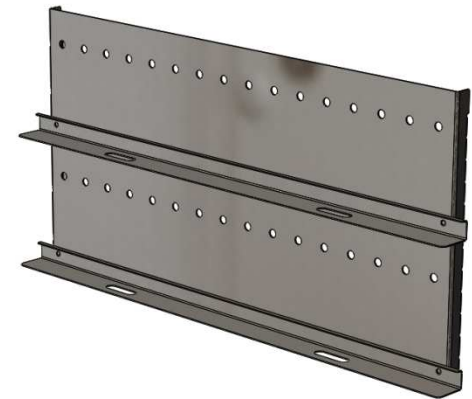

KFCEVOSH Overview

G:\Service\Training\KFCEVO

KFCEVOSH Parts

Side Holding
Heater Assembly
(Voltage Varies)

Side Holding
Cabinet Assembly

KFCEVOSH Part Numbers

Part Number	Quantity per Unit	Description
KFCEVOSH208	-	Side Holding Unit – 208V
KFCEVOSH240	-	Side Holding Unit – 240V
KFCEVOSHCAB	1	Side Holding Cabinet Assembly
27080-2294	1	Side Holding Heater Assembly – 208V
27080-2296	1	Side Holding Heater Assembly – 240V

KFCEVOSH CAB

G:\Service\Training\KFCEVO

KFCEVOSH CAB Parts

Side Holding Sliding
Door Assembly

Side Holding Inlet
Rack/Duct Assembly

Side Holding Outlet
Rack/Duct Assembly

Side Holding Tray

Side Holding Center
Rack Assembly

Side Holding Sliding
Door Tray Assembly

KFCEVOSH Part Numbers

Part Number	Quantity per Unit	Description
KFCEVOSHCAB	1	Side Holding Cabinet Assembly
<u>16095-3764</u>	4	Side Holding Sliding Door Assembly
<u>16090-3824</u>	1	Side Holding Inlet Rack/Duct Assembly
<u>16090-3825</u>	1	Side Holding Outlet Rack/Duct Assembly
<u>16505-6855</u>	8	Side Holding Tray
<u>16095-3808</u>	1	Side Holding Center Rack Assembly
<u>16095-3797</u>	2	Side Holding Sliding Door Tray Assembly

KFCEVOSH Heater

KFCEVOSH Heater Parts

Side Holding Heater
180°F Controller

Side Holding Heater
160°F High Limit

Side Holding Heater
350°F High Limit

Side Holding Heater
120°F High Limit

Side Holding Heater
Blower Wheel