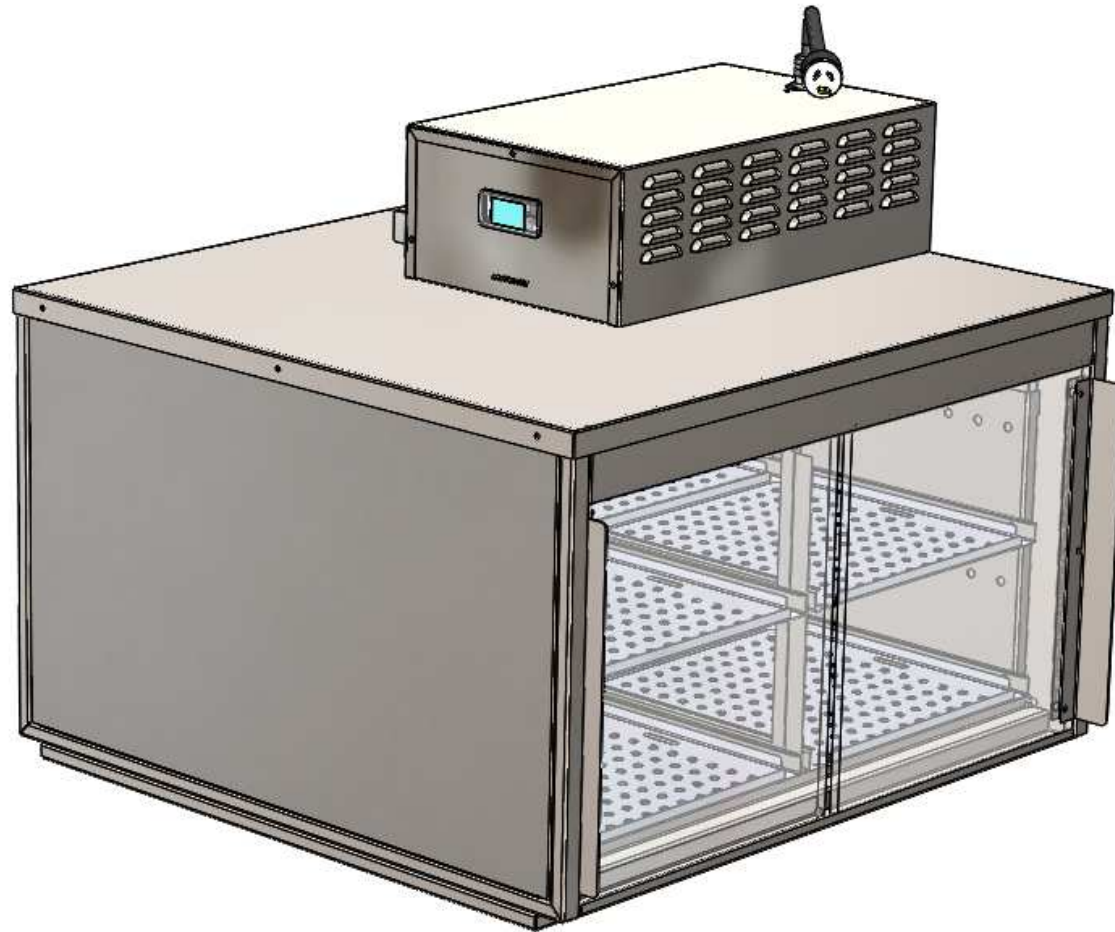

KFCEVOSH Overview

G:\Service\Training\KFCEVO

KFCEVOSH Parts

Side Holding
Heater Assembly
(Voltage Varies)

Side Holding
Cabinet Assembly

KFCEVOSH Part Numbers

Part Number	Quantity per Unit	Description
KFCEVOSH208	-	Side Holding Unit – 208V
KFCEVOSH240	-	Side Holding Unit – 240V
KFCEVOSHCAB	1	Side Holding Cabinet Assembly
27080-2294	1	Side Holding Heater Assembly – 208V
27080-2296	1	Side Holding Heater Assembly – 240V

KFCEVOSH CAB

G:\Service\Training\KFCEVO

KFCEVOSH CAB Parts

Side Holding Sliding
Door Assembly

Side Holding Inlet
Rack/Duct Assembly

Side Holding Outlet
Rack/Duct Assembly

Side Holding Tray

Side Holding Center
Rack Assembly

Side Holding Sliding
Door Tray Assembly

KFCEVOSH Part Numbers

Part Number	Quantity per Unit	Description
KFCEVOSHCAB	1	Side Holding Cabinet Assembly
<u>16095-3764</u>	4	Side Holding Sliding Door Assembly
<u>16090-3824</u>	1	Side Holding Inlet Rack/Duct Assembly
<u>16090-3825</u>	1	Side Holding Outlet Rack/Duct Assembly
<u>16505-6855</u>	8	Side Holding Tray
<u>16095-3808</u>	1	Side Holding Center Rack Assembly
<u>16095-3797</u>	2	Side Holding Sliding Door Tray Assembly