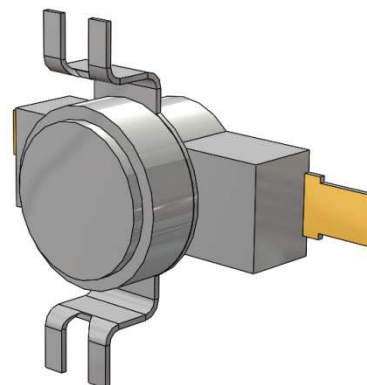

KFCEVOSH Overview

G:\Service\Training\KFCEVO

KFCEVOSH Parts

Side Holding
Heater Assembly
(Voltage Varies)

Side Holding
Cabinet Assembly

KFCEVOSH Part Numbers

Part Number	Quantity per Unit	Description
KFCEVOSH208	-	Side Holding Unit – 208V
KFCEVOSH240	-	Side Holding Unit – 240V
KFCEVOSHCAB	1	Side Holding Cabinet Assembly
27080-2294	1	Side Holding Heater Assembly – 208V
27080-2296	1	Side Holding Heater Assembly – 240V

KFCEVOSH Heater

KFCEVOSH Heater Parts

Side Holding Heater
180°F Controller

Side Holding Heater
160°F High Limit

Side Holding Heater
350°F High Limit

Side Holding Heater
120°F High Limit

Side Holding Heater
Blower Wheel

Side Holding Heater
Muffin Fan

Side Holding Heater
Blower Motor

Side Holding Heater
Heating Element

KFCEVOSH Heater Part Numbers

Part Number	Quantity per Unit	Description
KFCEVOSH CAB	1	Side Holding Cabinet Assembly
27080-2294	1	Side Holding Heater Assembly – 208V
27080-2296	1	Side Holding Heater Assembly – 240V
16090-3594	1	KFC EvO Heater Power Cord
16505-4621	1	KFC EvO Heater Probe Cover
16505-6914	1	Side Holding Heater Cover
18600-0042	1	Side Holding Heater 120°F High Limit
18600-0116	1	Side Holding Heater 350°F High Limit
18600-0117	1	Side Holding Heater 160°F High Limit
18612-0135	1	Side Holding Heater Heating Element – 208V
18612-0149	1	Side Holding Heater Heating Element – 240V
18614-0321	1	Side Holding Heater Blower Wheel
18614-0323	1	Side Holding Heater Muffin Fan
18614-0360	1	Side Holding Heater Blower Motor
18616-0040	1	Side Holding Heater Temperature Probe
18616-0390	1	Side Holding Heater 180°F Controller