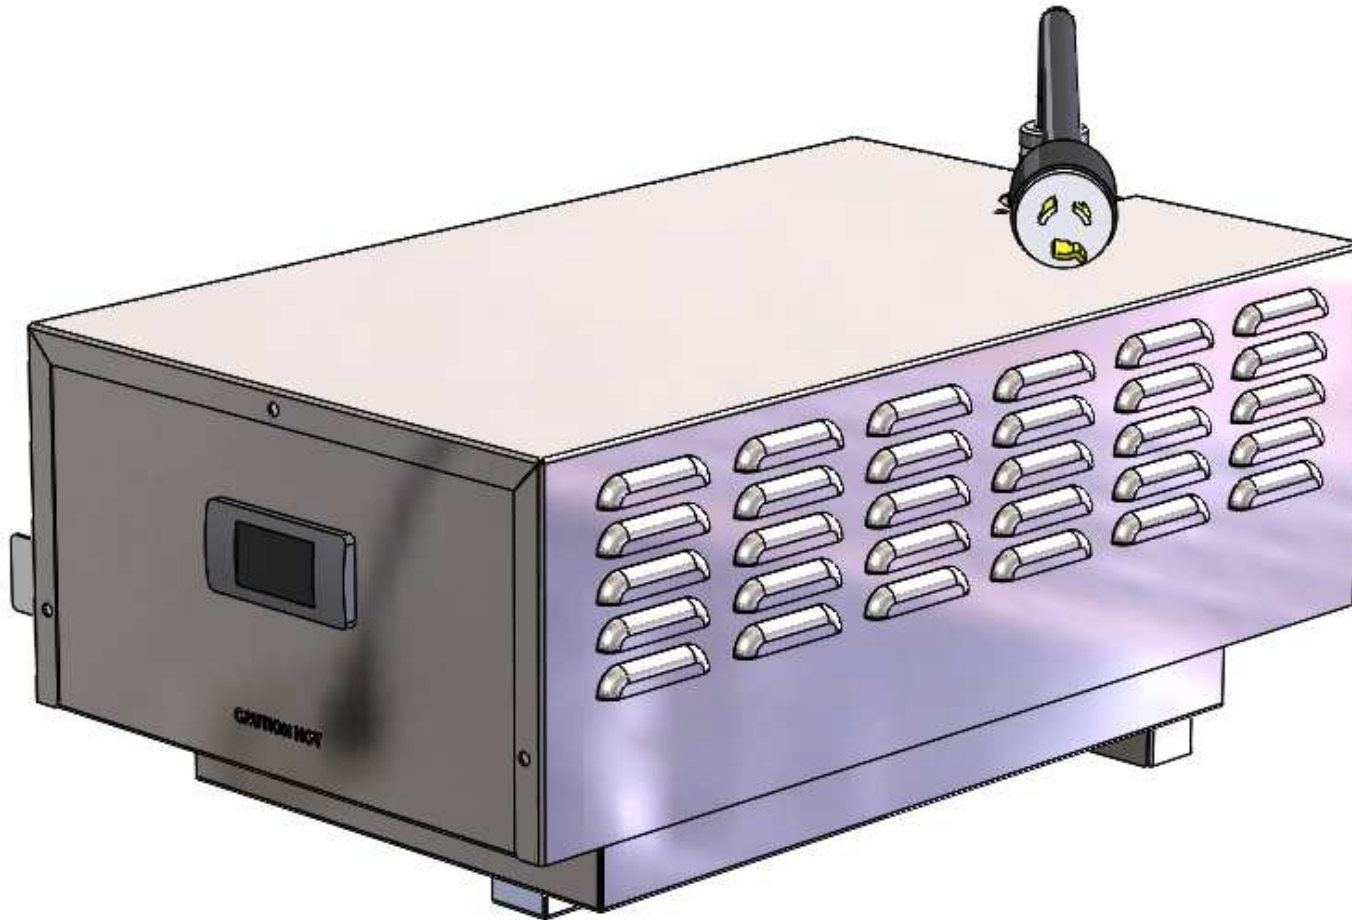

KFCEVOSH Part Numbers

Part Number	Quantity per Unit	Description
KFCEVOSHCAB	1	Side Holding Cabinet Assembly
<u>16095-3764</u>	4	Side Holding Sliding Door Assembly
<u>16090-3824</u>	1	Side Holding Inlet Rack/Duct Assembly
<u>16090-3825</u>	1	Side Holding Outlet Rack/Duct Assembly
<u>16505-6855</u>	8	Side Holding Tray
<u>16095-3808</u>	1	Side Holding Center Rack Assembly
<u>16095-3797</u>	2	Side Holding Sliding Door Tray Assembly

KFCEVOSH Heater