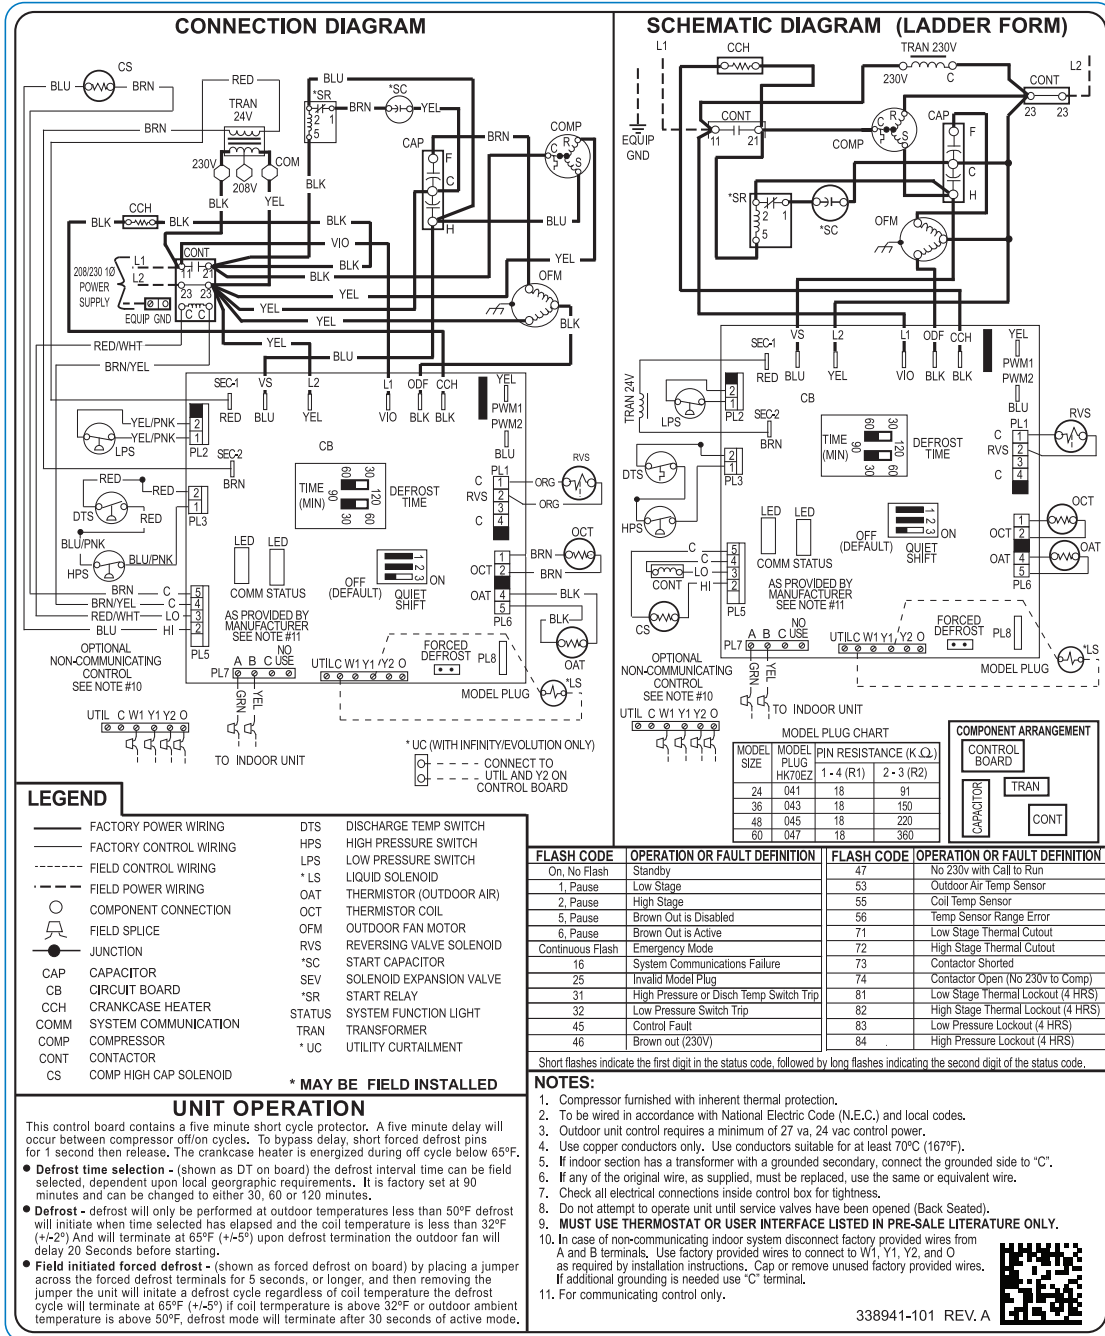

# 25HNB6 Infinity® 16 2-Stage Heat Pump with Puron® Refrigerant 2 to 5 Nominal Tons

## Wiring Diagram

Fig. 1 – Wiring Diagram — Model sizes 2 - 5 tons, 208/230-1