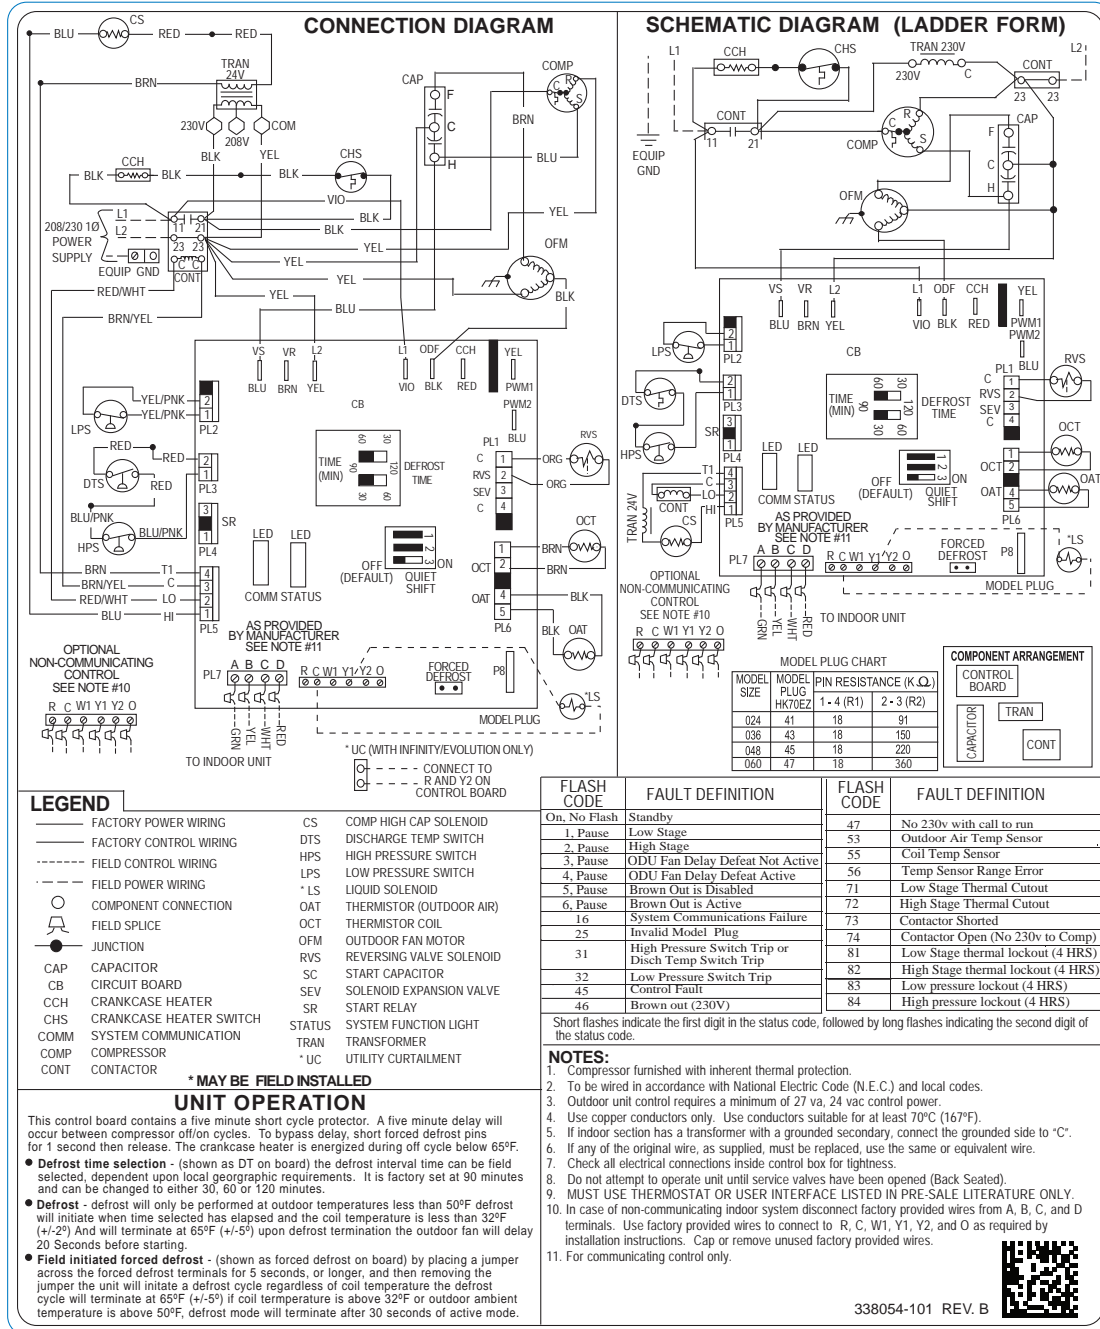

# 25HNB6 Infinity® 16 2-Stage Heat Pump with Puron® Refrigerant 2 to 5 Nominal Tons

## Wiring Diagram

Fig. 1 – Wiring Diagram — Model sizes 2 - 5 tons, 208/230-1