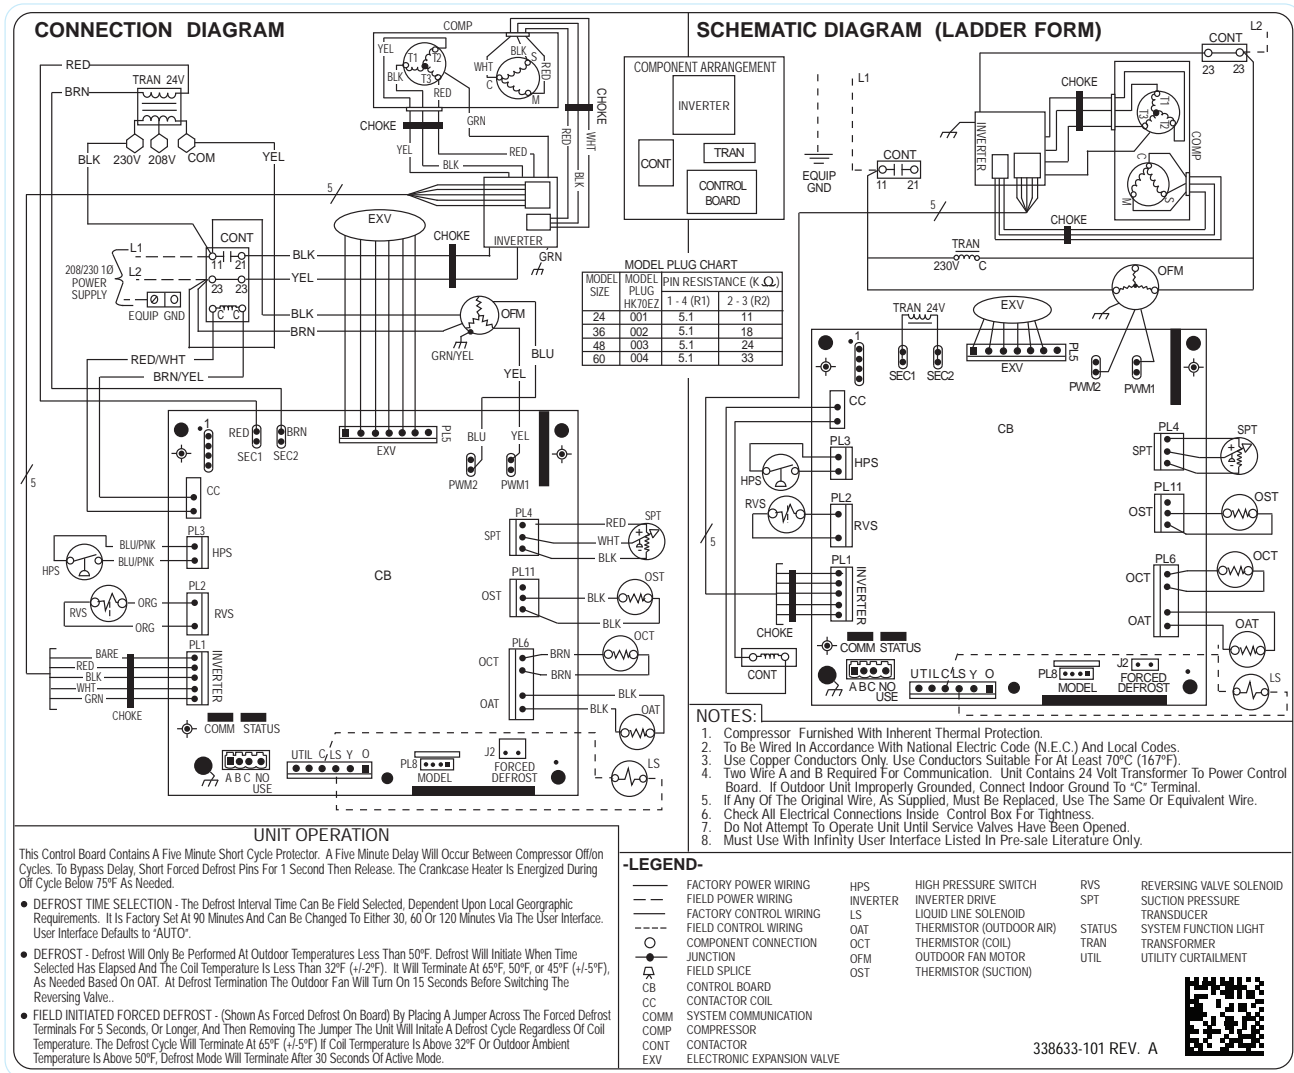

# 25VNA Infinity™ Variable Speed Heat Pump with Greenspeed™ Intelligence 2 to 5 Nominal Tons

## Wiring Diagram

Fig. 1 – Wiring Diagram — Model sizes 2 - 5 tons, 208/230-1