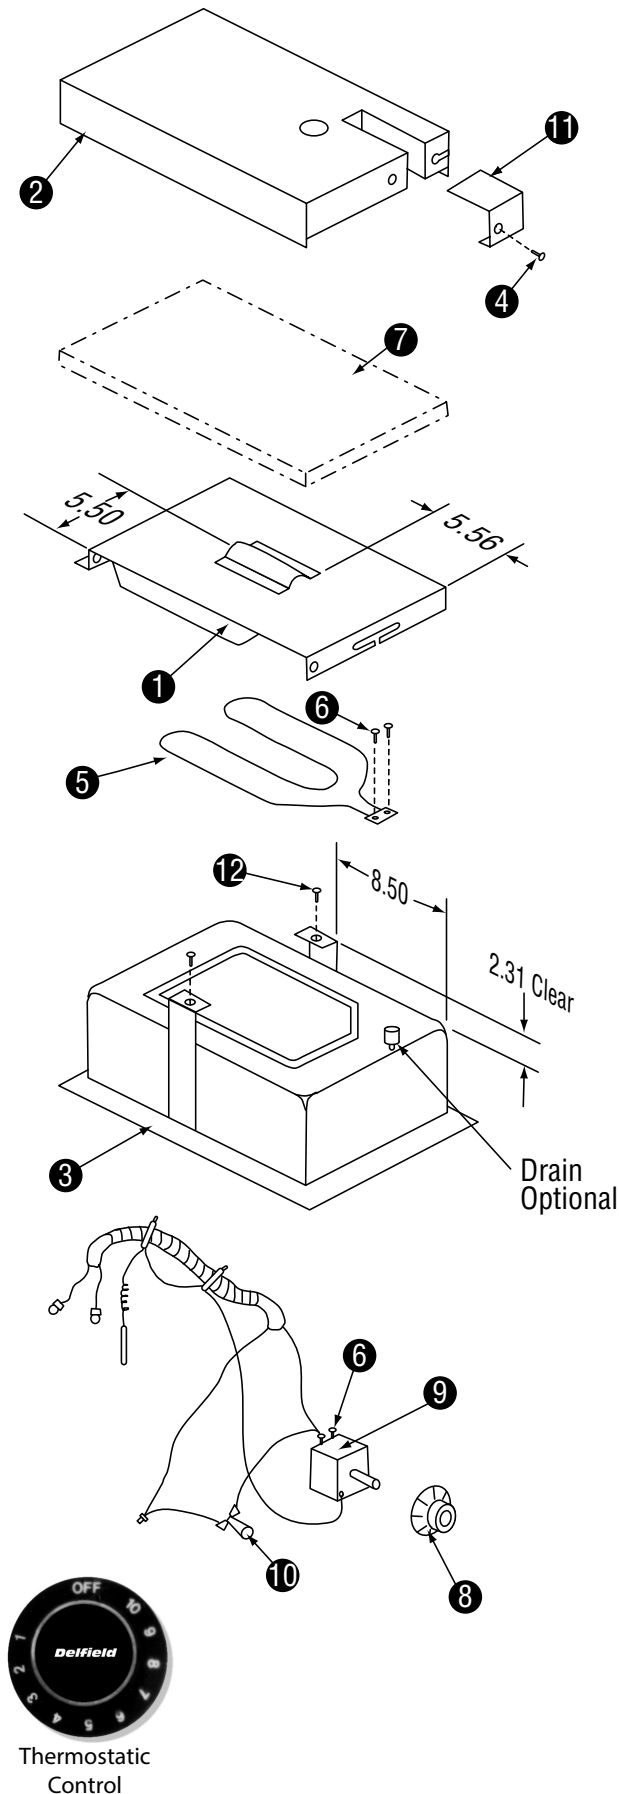

F14 Series Hot Food Tables

Parts List

Contents

Food Well (DFW) Assembly: With Thermostatic Control	2
Food Well (DFW) Assembly: With Infinite Control	3
F14EI Series (Electric) - Common Components	4
F14EI-ESP - Common Components	4
F14EW Series (Electric) - Common Components	4
Gas Burner Assembly: F14GW Series (Single Shown)	5

Food Well (DFW) Assembly: With Thermostatic Control

Key	Description	Part Number
	Complete assembly, 115V, thermostat w/drain	XMK00100
	Complete assembly, 115V, thermostat w/o drain	XMK00101
	Complete assembly, 208V, thermostat w/drain	XMK00102
	Complete assembly, 208V, thermostat w/o drain	XMK00103
1	Deflector plate	GMK00061
2	Bottom cover	GMK00062
3	Food well, with drain Food well, without drain	0160014 0160015
4	Screw	9321353
5	Element, 115V Element, 208V	2194006 2194007
6	Screws (6)	9321379
7	Insulation	3434663
8	Thermostat control knob	3234556
9	Thermostat, 200-550F	2194012
10	Pilot light, red, 115V Pilot light, amber, 230V	2194190 2194095
11	Drain cover	GMK00063
12	Screws (2)	9321353

NOTE: If you need four or more component parts, you must buy a complete assembly.

Food Well (DFW) Assembly: With Infinite Control

Key	Description	Part Number
	Complete assembly, 115V, infinite w/drain	XMK00104
	Complete assembly, 115V, infinite w/o drain	XMK00105
	Complete assembly, 208V, infinite w/drain	XMK00068
	Complete assembly, 208V, infinite w/o drain	XMK00106
1	Deflector plate	GMK00061
2	Bottom cover	GMK00062
3	Food well, with drain Food well, without drain	0160014 0160015
4	Screw	9321353
5	Element, 115V Element, 208V	2194006 2194007
6	Screws (2)	9321379
7	Insulation	3434663
8	Thermostat non-adjustable	2194335
9	Screw	9321007
10	Drain cover	GMK00063
11	Screws (2)	9321007
12	Infinite control, 120V Infinite control, 240V	2194107KT 2194110KT
13	Infinite control knob	3234557
14	Pilot light, red, 115V Pilot light, amber, 230V	2194190 2194095