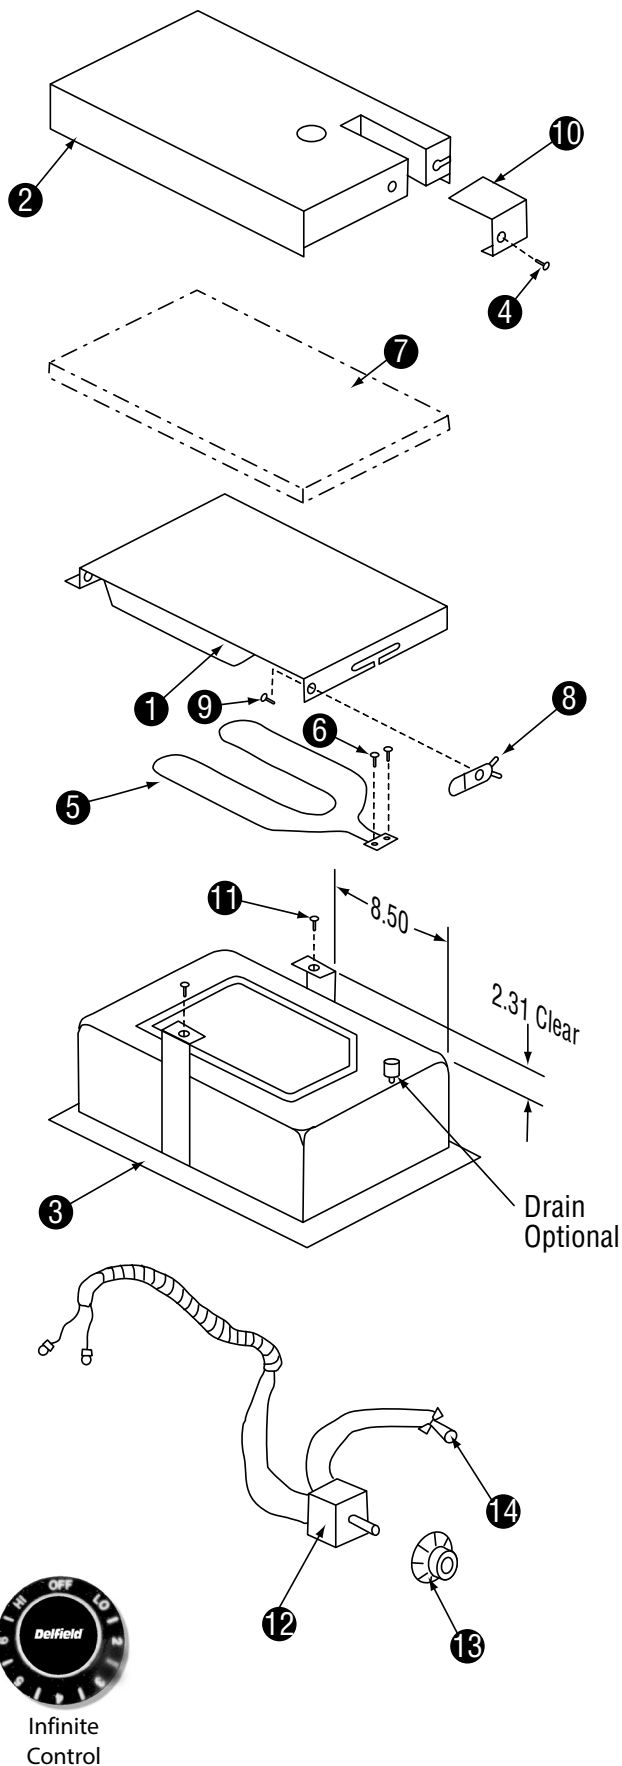

F14 Series Hot Food Tables

Parts List

Contents

Food Well (DFW) Assembly: With Thermostatic Control	2
Food Well (DFW) Assembly: With Infinite Control	3
F14EI Series (Electric) - Common Components	4
F14EI-ESP - Common Components	4
F14EW Series (Electric) - Common Components	4
Gas Burner Assembly: F14GW Series (Single Shown)	5

Food Well (DFW) Assembly: With Thermostatic Control

Key	Description	Part Number
	Complete assembly, 115V, thermostat w/drain	XMK00100
	Complete assembly, 115V, thermostat w/o drain	XMK00101
	Complete assembly, 208V, thermostat w/drain	XMK00102
	Complete assembly, 208V, thermostat w/o drain	XMK00103
1	Deflector plate	GMK00061
2	Bottom cover	GMK00062
3	Food well, with drain Food well, without drain	0160014 0160015
4	Screw	9321353
5	Element, 115V Element, 208V	2194006 2194007
6	Screws (6)	9321379
7	Insulation	3434663
8	Thermostat control knob	3234556
9	Thermostat, 200-550F	2194012
10	Pilot light, red, 115V Pilot light, amber, 230V	2194190 2194095
11	Drain cover	GMK00063
12	Screws (2)	9321353

NOTE: If you need four or more component parts, you must buy a complete assembly.

Food Well (DFW) Assembly: With Infinite Control

Key	Description	Part Number
	Complete assembly, 115V, infinite w/drain	XMK00104
	Complete assembly, 115V, infinite w/o drain	XMK00105
	Complete assembly, 208V, infinite w/drain	XMK00068
	Complete assembly, 208V, infinite w/o drain	XMK00106
1	Deflector plate	GMK00061
2	Bottom cover	GMK00062
3	Food well, with drain Food well, without drain	0160014 0160015
4	Screw	9321353
5	Element, 115V Element, 208V	2194006 2194007
6	Screws (2)	9321379
7	Insulation	3434663
8	Thermostat non-adjustable	2194335
9	Screw	9321007
10	Drain cover	GMK00063
11	Screws (2)	9321007
12	Infinite control, 120V Infinite control, 240V	2194107KT 2194110KT
13	Infinite control knob	3234557
14	Pilot light, red, 115V Pilot light, amber, 230V	2194190 2194095