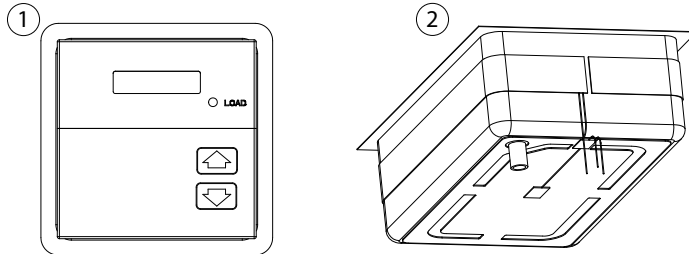

F14EI Series (Electric) - Common Components

Description	Part Number
Faucet	3234075
Gate valve 1/2"	3547486
Legs, 6" w/mounting plate	3234645
Line Filter, F14EI232-E, F14EI348-E	2190168
Line Filter, F14EI460-E, F14EI572-E, F14EI688-E	2195068

F14EI-ESP Series (Electric) - Common Components

Key	Description	Part Number
1	Control, 500W Food Well	2195319
2	Food Well/Heatpad, 240V-500W	3234950

NOTE: When replacing the well not to apply pressure directly to the pad.

F14EW Series (Electric) - Common Components

Description	Part Number
Brass drain	3234065
Contactors, 2 Pole, 120V	2194974
Contactors, 2-pole, 220V/50Hz	TBP30021
Faucet	3234075
Float switch	2194156
Gate valve, 1"	3547487
Immersion heater 5KW, 240V, 12.0 amps, 3-phase	2193972
Immersion heater 5KW, 208V, 24.0 amps, 1-phase	2193973
Immersion heater 5KW, 240V, 20.8 amps, 1-phase	2193974
Immersion heater 5KW, 208V, 13.9 amps, 3-phase	2193975
Knob, thermostatic control	3234556
Legs, 6" w/mounting plate	3234645
Light, pilot, 250V, amber	2194095
Line Filter	2195068
Relay, socket, KU12	2194133
Relay, 8501, KU12	2194132
Switch	2194400
Thermostat	2194202
Waterlevel board	2194187