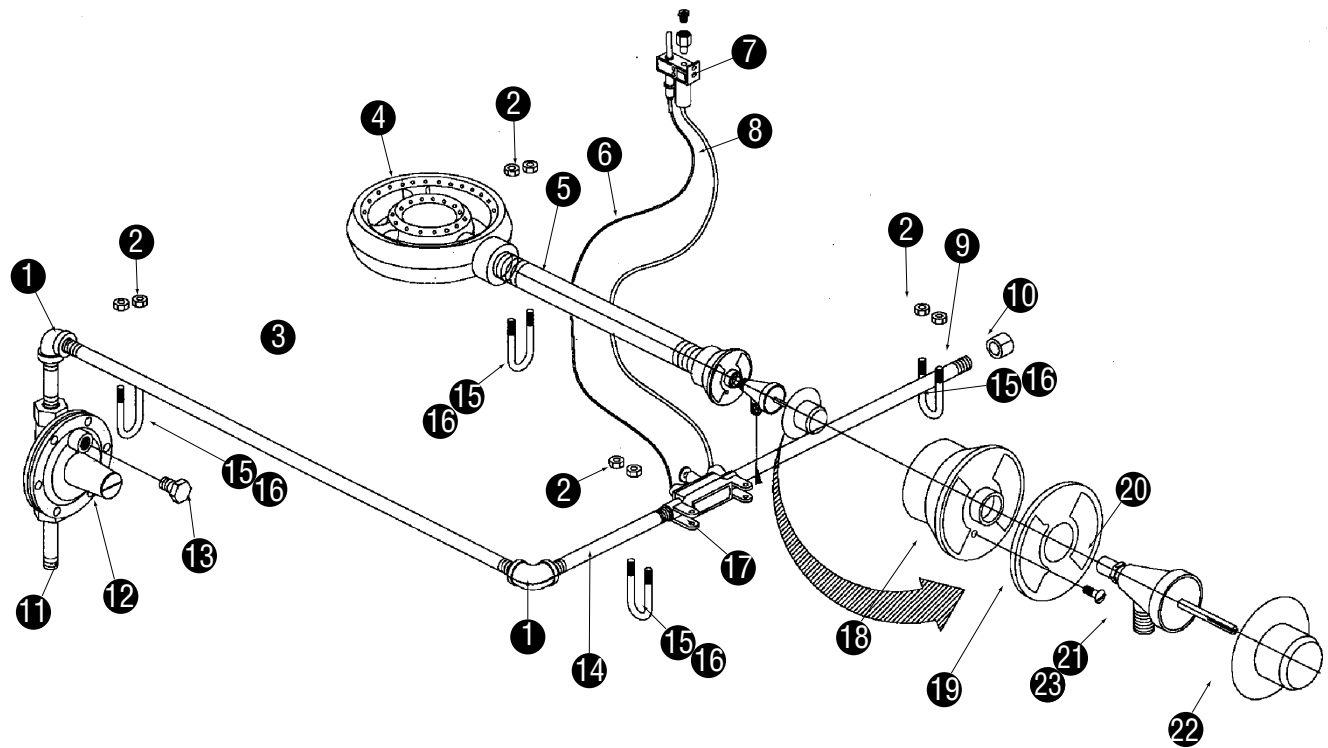

NOTE: If you need four or more component parts, you must buy a complete assembly.

F14EI Series (Electric) - Common Components

Description	Part Number
Faucet	3234075
Gate valve 1/2"	3547486
Legs, 6" w/mounting plate	3234645
Line Filter, F14EI232-E, F14EI348-E	2190168
Line Filter, F14EI460-E, F14EI572-E, F14EI688-E	2195068

F14EI-ESP Series (Electric) - Common Components

Key	Description	Part Number
1	Control, 500W Food Well	2195319
2	Food Well/Heatpad, 240V-500W	3234950

NOTE: When replacing the well not to apply pressure directly to the pad.

Key	Description	Part Number
1	Elbow 1/2" NPT	3547413
2	Nut, 1/4-20	9321035
3	Manifold nipple, 23"	3547411
4	Gas burner assembly	3234205A
5	Nipple, 3/4 x 12	3547409
6	Thermocouple	3234341
7	Pilot assembly	3234342
8	Tubing, copper, 1/4 O.D. x .028	3547329
9	Pipe, manifold, valve, 12"	3547407
10	Cap, 1/2 NPT	3547408
11	Nipple, 1/2" x 2"	3547234
12	Regulator, natural gas	3234022
13	Device, vent limiting, gas reg.	3234023
14	Nipple, 1/2 x 6.5"	3547406
15	U-bolt, 1/4 - 20	9321157
16	Washer, 1/4	9321059
17	Valve, safety	3234343
18	Chamber, air mixing	3234205B
19	Plate, air mixing	3234205C
20	Fitting, inlet, burner (natural)	3547593
21	Cock, front handle	3234205D
22	Handle, valve	3234205E
23	Fitting, inlet burner (LP)	3547591
24	Nipple, manifold 31.25" dbl bnr only	3547412
-	Faucet	3234075
-	Gate valve 1"	3547487
-	Legs, 6" w/mounting plate	3234645