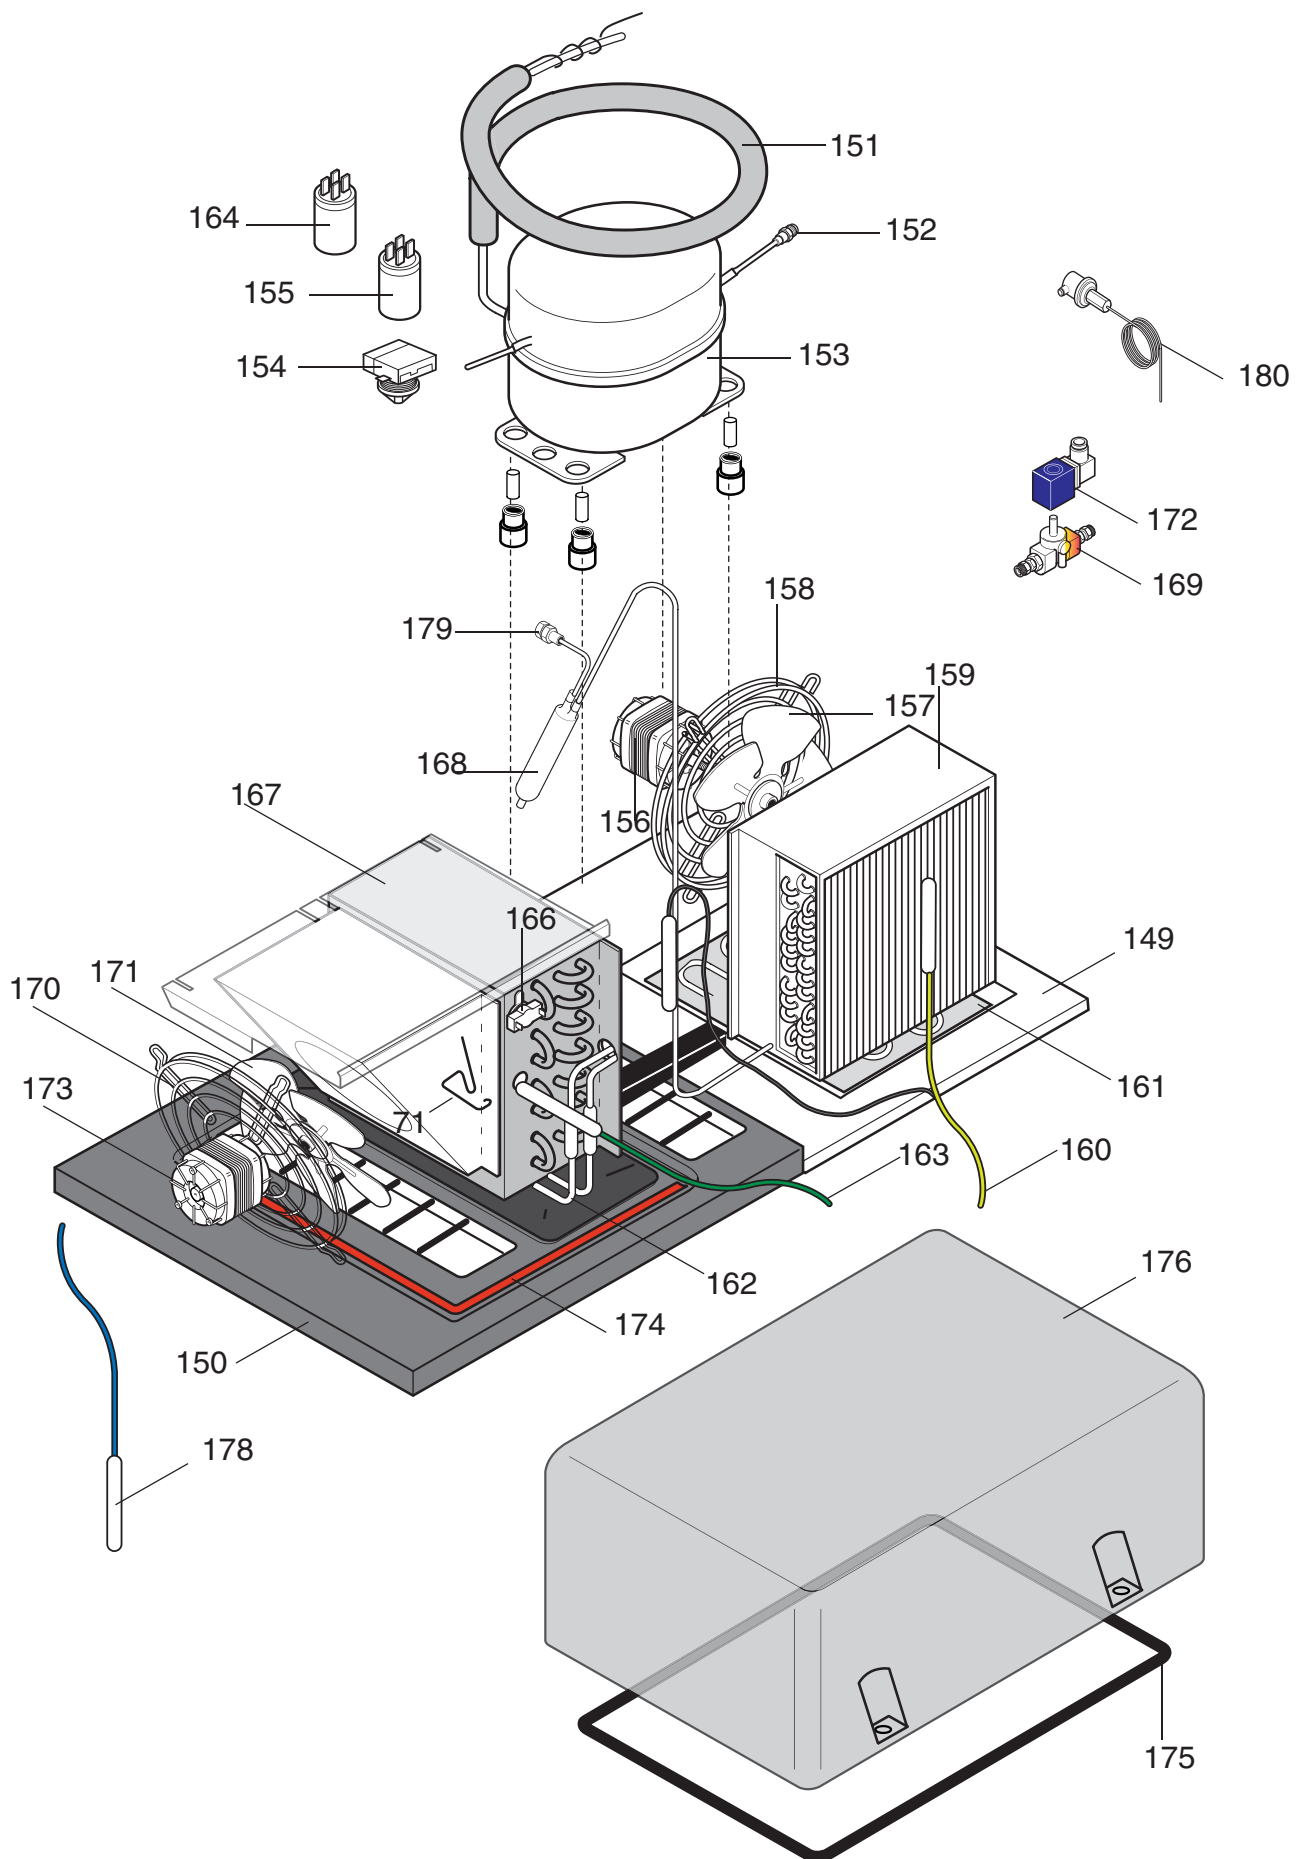

Cooling unit assembly -15 -24 °C
Gruppo refrigerante -15 -24 °C