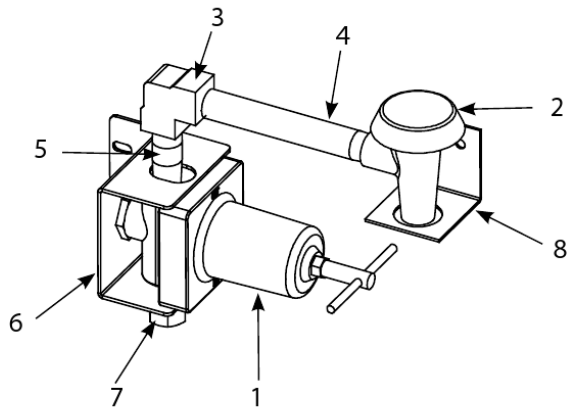

FBR18 & FBRA18 Series Gas Rethermalizers

Gas Supply Components

FBR18 & FBRA18 Series Gas Rethernalizers

Gas Supply Components

#	PART #	DESCRIPTION	QTY	Note
1	8100786	Gas Valves, Non-CE (see Note 1 below), E. I. Natural	1	
1a	8100787	Gas Valves, Non-CE (see Note 1 below), E. I. Propane	1	
2	8130378	Fitting, 0.125-inch NPT Cross	1	
3	8130154	Plug, 0.125-inch NPT Hex Head Pipe	1	
4	8130354	Elbow, 0.125-inch NPT X 0.125-inch Tube Compression	1	
5	8130016	Nipple, 0.125-inch NPT Close	1	
6	8130004	Elbow, 90° x 0.125-inch NPT	1	
7	8130433-FRY	Nipple, 0.125-inch NPT x 2.50-inch BM	1	
8	8130304	Bushing, 0.5-inch NPT to 0.25-inch NPT Flush Reducing	1	
9	8130301-FRY	Tee, 0.25-inch Male NPT to 0.375-inch Tube	1	
10	8130022	Nipple, 0.5" Close NPT BM	1	
11	8130062	Elbow - 0.5" BM x 90°	1	
12	8130265	Nipple - 0.5" x 2.5" NP	1	
13	8232766	Mounting Bracket, Gas Line	1	
14	8130257	Nipple, 0.75-inch NPT BM, 24.5-inch	1	
15	9001761	Bracket, Rear Manifold	1	

FBR18 & FBRA18 Series Gas Rethermalizers

Plumbing Components

FBR18 & FBRA18 Series Gas Rethernalizers

Plumbing Components

#	PART #	DESCRIPTION	QTY	Note
1	8101208	Valve, Pressure Regulator	1	
2	8101351	Vacuum Breaker	1	
3	8130448	Elbow, 0.25-inch NPT Brass	1	
4	8130473-FRY	Nipple, 0.25-inch NPT x 4.0-inch Brass	1	
5	8130471	Nipple, 0.25-inch NPT x 1.5-inch	1	
6	9002916	Bracket, Pressure Regulator	1	
7	8101025	Connector, 0.25-inch Male NPT to 0.375-inch Tube	1	
8	9005210	Bracket, Vacuum Breaker	1	
9	8065565	Valve Assembly, Solenoid	1	
10	9105228	Tubing, Pot to Solenoid, SS	1	
11	8103904	Quick Connect - 0.25" x 90°	1	
12	8130202	Elbow, 1-inch NPT x 90°	1	
13	8130314	Tee, 1-inch NPT	1	
14	8130525	Fitting, Barb 1-inch to Hose	1	
15	8090374	Clamp, Hose	1	
16	8101824	Valve, Drain	1	
17	9109527	Handle, Drain Valve	1	
18	8160372	Hose, Drain 18-inch	1	
19	8130138	Nipple, 1-inch NPT x Close	1	