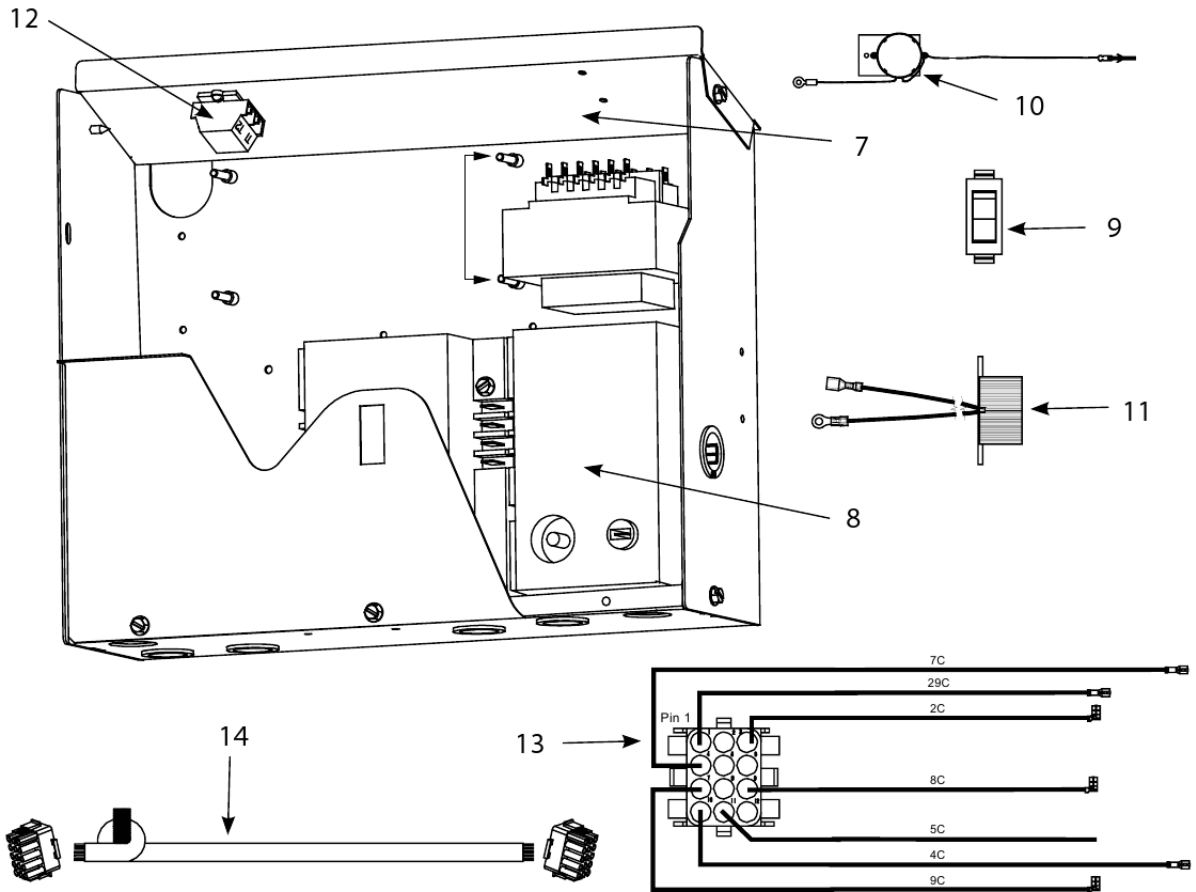

FBR18 & FBRA18 Series Gas Rethernalizers

Computer, Component Box Assembly and Associated Parts

Computer, Component Box Assembly and Associated Parts

FBR18 & FBRA18 Series Gas Rethermalizers

Computer, Component Box Assembly and Associated Parts

#	PART #	DESCRIPTION	QTY	Note
1	8262350	Computer - CM 3.5	1	
2	8262359	Computer- CM 3.5 (FBKR18 Series)	1	
3	8069295	Controller PCB, Water Board	1	
4	8070154	Power Cord - 120V w/Ground Plug	1	
5	8090349	Spacer, 4mm X 6mm Aluminum	1	
6	8261346	Spacer, Ignition Module	1	
7	8074978	Transformer - Dual Voltage 100-120V/12V 30VA /24V 50VA	1	
8	8263271	Ignition Module	1	
9	8072659	Switch, Momentary	1	[1]
10	8071713	Sound Device	1	[2]
11	8064797	Buzzer	1	[3]
12	8101164	Block, One-Piece Screwless Terminal	1	
13	8069286SP	Harness, 12-pin Wiring	1	
14	8062071	Cable, Computer/Controller to Interface Board	1	

PART NOTES:

- [1] - Manual Fill Switch
- [2] - Operator Alert
- [3] - Ignition Failure Alarm