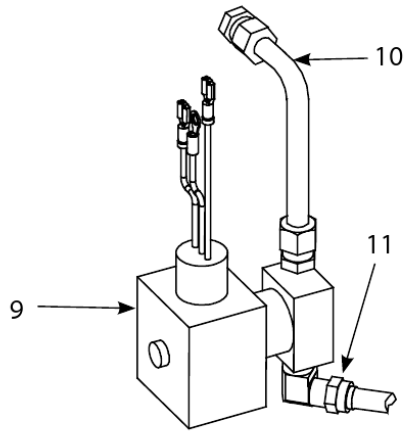

FBR18 & FBRA18 Series Gas Rethermalizers

Gas Supply Components

FBR18 & FBRA18 Series Gas Rethernalizers

Gas Supply Components

#	PART #	DESCRIPTION	QTY	Note
1	8100786	Gas Valves, Non-CE (see Note 1 below), E. I. Natural	1	
1a	8100787	Gas Valves, Non-CE (see Note 1 below), E. I. Propane	1	
2	8130378	Fitting, 0.125-inch NPT Cross	1	
3	8130154	Plug, 0.125-inch NPT Hex Head Pipe	1	
4	8130354	Elbow, 0.125-inch NPT X 0.125-inch Tube Compression	1	
5	8130016	Nipple, 0.125-inch NPT Close	1	
6	8130004	Elbow, 90° x 0.125-inch NPT	1	
7	8130433-FRY	Nipple, 0.125-inch NPT x 2.50-inch BM	1	
8	8130304	Bushing, 0.5-inch NPT to 0.25-inch NPT Flush Reducing	1	
9	8130301-FRY	Tee, 0.25-inch Male NPT to 0.375-inch Tube	1	
10	8130022	Nipple, 0.5" Close NPT BM	1	
11	8130062	Elbow - 0.5" BM x 90°	1	
12	8130265	Nipple - 0.5" x 2.5" NP	1	
13	8232766	Mounting Bracket, Gas Line	1	
14	8130257	Nipple, 0.75-inch NPT BM, 24.5-inch	1	
15	9001761	Bracket, Rear Manifold	1	

FBR18 & FBRA18 Series Gas Rethermalizers

Plumbing Components

FBR18 & FBRA18 Series Gas Rethernalizers

Plumbing Components

#	PART #	DESCRIPTION	QTY	Note
1	8101208	Valve, Pressure Regulator	1	
2	8101351	Vacuum Breaker	1	
3	8130448	Elbow, 0.25-inch NPT Brass	1	
4	8130473-FRY	Nipple, 0.25-inch NPT x 4.0-inch Brass	1	
5	8130471	Nipple, 0.25-inch NPT x 1.5-inch	1	
6	9002916	Bracket, Pressure Regulator	1	
7	8101025	Connector, 0.25-inch Male NPT to 0.375-inch Tube	1	
8	9005210	Bracket, Vacuum Breaker	1	
9	8065565	Valve Assembly, Solenoid	1	
10	9105228	Tubing, Pot to Solenoid, SS	1	
11	8103904	Quick Connect - 0.25" x 90°	1	
12	8130202	Elbow, 1-inch NPT x 90°	1	
13	8130314	Tee, 1-inch NPT	1	
14	8130525	Fitting, Barb 1-inch to Hose	1	
15	8090374	Clamp, Hose	1	
16	8101824	Valve, Drain	1	
17	9109527	Handle, Drain Valve	1	
18	8160372	Hose, Drain 18-inch	1	
19	8130138	Nipple, 1-inch NPT x Close	1	