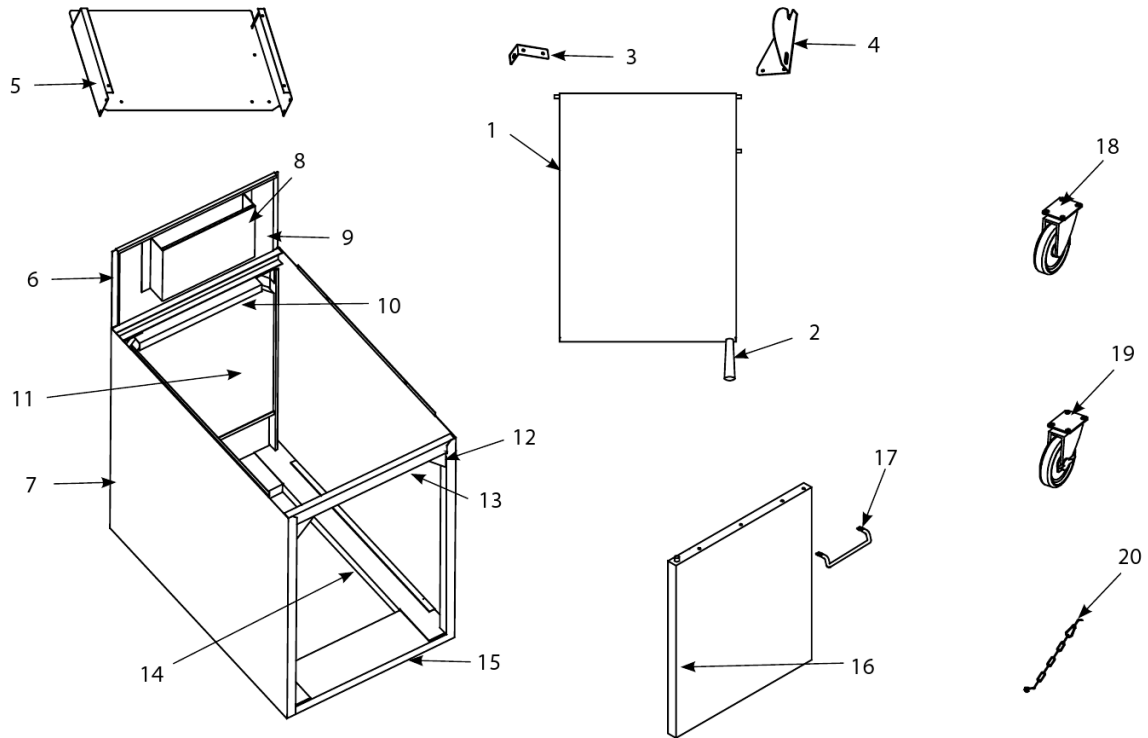

PART NOTES:

[1] - for 230/240V units, use

FBR18 & FBRA18 Series Gas Rethermalizers

Cabinetry and Associated Components

FBR18 & FBRA18 Series Gas Rethermalizers

Cabinetry and Associated Components

#	PART #	DESCRIPTION	QTY	Note
1	8068060SP	Cover Assembly w/Handle	1	
2	8101374	Handle, cover	1	
3	9105246	Bracket, Cover	1	
4	9105303	Bracket, Cover Support	1	
5	8232881	Flue Cap	1	
6	9005737	Back, Cabinet	1	
7	9007377	Side, Left or Right Cabinet, Enameled Mild Steel	1	
8	9107377SP	Side, Left or Right Cabinet, Stainless Steel	1	[1]
9	9005293	Flue Extension, Cabinet Back	1	
10	8160158	Insulation, 18.25-inch x 10.7-inch x .25-inch Cabinet Back	1	
11	9004521	Retainer, Cabinet Back Insulation	1	
12	8121141	Insulation, Cabinet Back	1	
13	9001552	Gusset	1	
14	9004505	Top Brace	1	
15	9007376	Channel, Base Side, Left or Right	1	
16	9004504	Channel, Base Front or Rear	1	
17	1060590	Door Assembly, Left or Right	1	
18	8101442	Handle, Wireform Door	1	
19	8100356	Caster without Brake - 5"	1	
20	8100357	Caster with Brake - 5"	1	
21	8260900	Kit, Chain Restraint	1	[2]
22	8261095	Anchor Strap Kit	1	[3]
23	8240606	Top Cap	1	
24	8065209SP	Leg Pad	1	
25	8261043	Caster/Leg Mounting Hardware Kit	1	
26	8263320	Leg - 4 Pack	1	[4]
27	9108403	Insert, Cookpot Trim	1	[5]