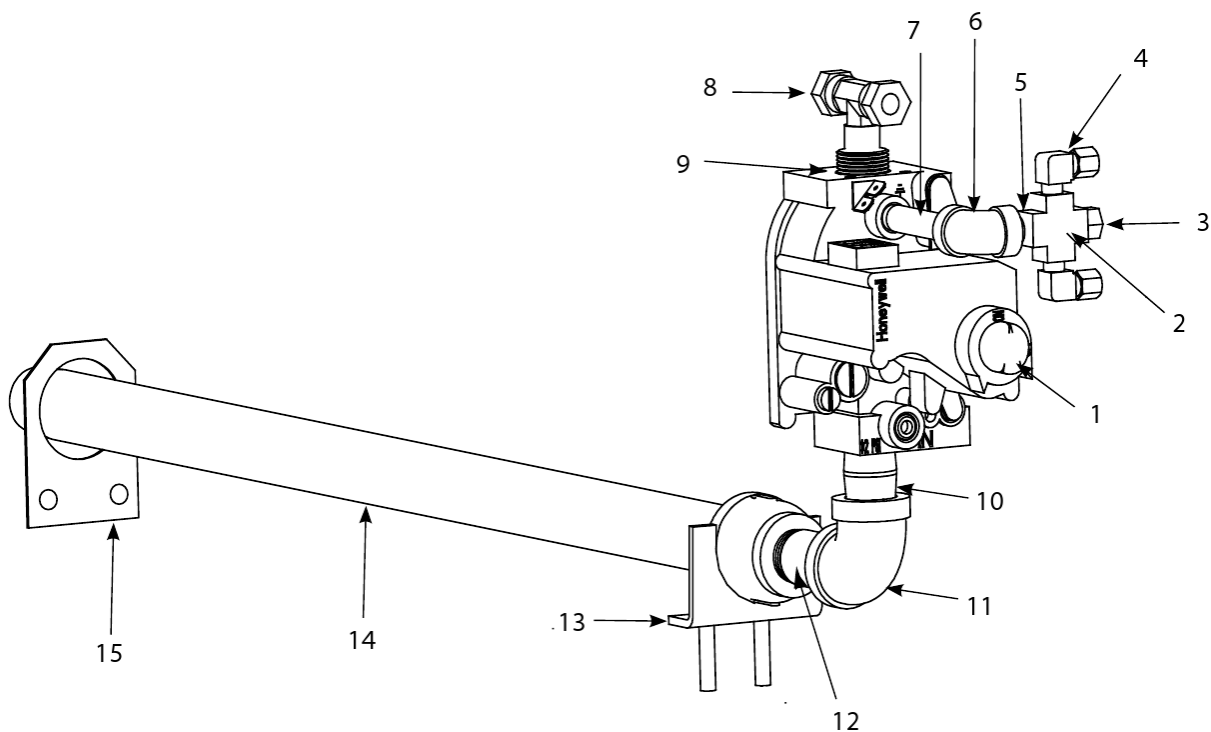

FBR18 & FBRA18 Series Gas Rethermalizers

Gas Supply Components

FBR18 & FBRA18 Series Gas Rethernalizers

Gas Supply Components

#	PART #	DESCRIPTION	QTY	Note
1	8100786	Gas Valves, Non-CE (see Note 1 below), E. I. Natural	1	
1a	8100787	Gas Valves, Non-CE (see Note 1 below), E. I. Propane	1	
2	8130378	Fitting, 0.125-inch NPT Cross	1	
3	8130154	Plug, 0.125-inch NPT Hex Head Pipe	1	
4	8130354	Elbow, 0.125-inch NPT X 0.125-inch Tube Compression	1	
5	8130016	Nipple, 0.125-inch NPT Close	1	
6	8130004	Elbow, 90° x 0.125-inch NPT	1	
7	8130433-FRY	Nipple, 0.125-inch NPT x 2.50-inch BM	1	
8	8130304	Bushing, 0.5-inch NPT to 0.25-inch NPT Flush Reducing	1	
9	8130301-FRY	Tee, 0.25-inch Male NPT to 0.375-inch Tube	1	
10	8130022	Nipple, 0.5" Close NPT BM	1	
11	8130062	Elbow - 0.5" BM x 90°	1	
12	8130265	Nipple - 0.5" x 2.5" NP	1	
13	8232766	Mounting Bracket, Gas Line	1	
14	8130257	Nipple, 0.75-inch NPT BM, 24.5-inch	1	
15	9001761	Bracket, Rear Manifold	1