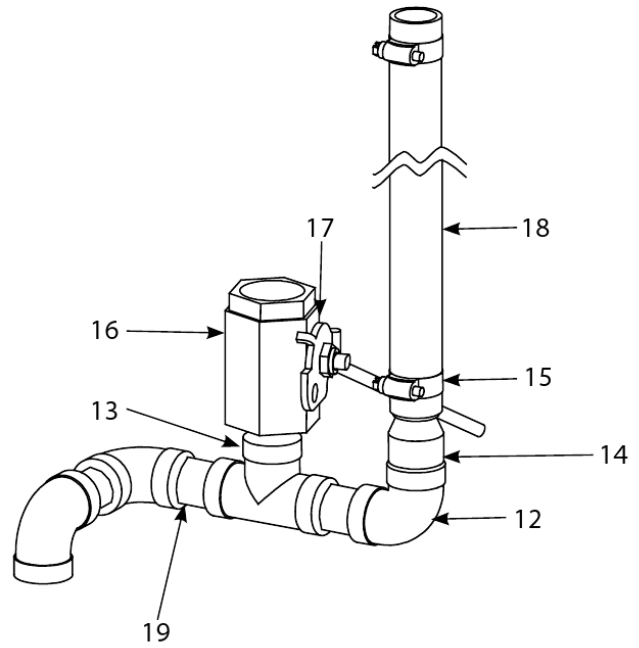

FBR18 & FBRA18 Series Gas Rethermalizers

Gas Supply Components

FBR18 & FBRA18 Series Gas Rethernalizers

Gas Supply Components

#	PART #	DESCRIPTION	QTY	Note
1	8100786	Gas Valves, Non-CE (see Note 1 below), E. I. Natural	1	
1a	8100787	Gas Valves, Non-CE (see Note 1 below), E. I. Propane	1	
2	8130378	Fitting, 0.125-inch NPT Cross	1	
3	8130154	Plug, 0.125-inch NPT Hex Head Pipe	1	
4	8130354	Elbow, 0.125-inch NPT X 0.125-inch Tube Compression	1	
5	8130016	Nipple, 0.125-inch NPT Close	1	
6	8130004	Elbow, 90° x 0.125-inch NPT	1	
7	8130433-FRY	Nipple, 0.125-inch NPT x 2.50-inch BM	1	
8	8130304	Bushing, 0.5-inch NPT to 0.25-inch NPT Flush Reducing	1	
9	8130301-FRY	Tee, 0.25-inch Male NPT to 0.375-inch Tube	1	
10	8130022	Nipple, 0.5" Close NPT BM	1	
11	8130062	Elbow - 0.5" BM x 90°	1	
12	8130265	Nipple - 0.5" x 2.5" NP	1	
13	8232766	Mounting Bracket, Gas Line	1	
14	8130257	Nipple, 0.75-inch NPT BM, 24.5-inch	1	
15	9001761	Bracket, Rear Manifold	1	

FBR18 & FBRA18 Series Gas Rethermalizers

Plumbing Components

FBR18 & FBRA18 Series Gas Rethernalizers

Plumbing Components

#	PART #	DESCRIPTION	QTY	Note
1	8101208	Valve, Pressure Regulator	1	
2	8101351	Vacuum Breaker	1	
3	8130448	Elbow, 0.25-inch NPT Brass	1	
4	8130473-FRY	Nipple, 0.25-inch NPT x 4.0-inch Brass	1	
5	8130471	Nipple, 0.25-inch NPT x 1.5-inch	1	
6	9002916	Bracket, Pressure Regulator	1	
7	8101025	Connector, 0.25-inch Male NPT to 0.375-inch Tube	1	
8	9005210	Bracket, Vacuum Breaker	1	
9	8065565	Valve Assembly, Solenoid	1	
10	9105228	Tubing, Pot to Solenoid, SS	1	
11	8103904	Quick Connect - 0.25" x 90°	1	
12	8130202	Elbow, 1-inch NPT x 90°	1	
13	8130314	Tee, 1-inch NPT	1	
14	8130525	Fitting, Barb 1-inch to Hose	1	
15	8090374	Clamp, Hose	1	
16	8101824	Valve, Drain	1	
17	9109527	Handle, Drain Valve	1	
18	8160372	Hose, Drain 18-inch	1	
19	8130138	Nipple, 1-inch NPT x Close	1	