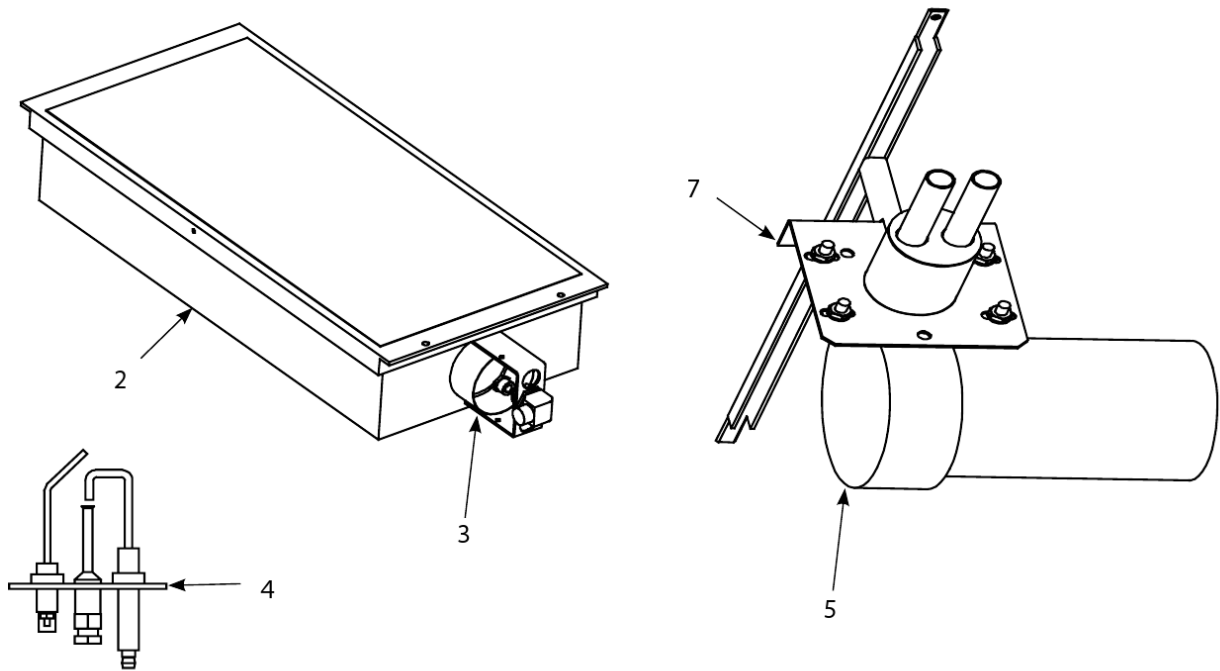

FBR18 & FBRA18 Series Gas Rethermalizers

Burner System Components

FBR18 & FBRA18 Series Gas Rethermalizers

Burner System Components

#	PART #	DESCRIPTION	QTY	Note
1	8065563SP	Burner Assembly, Natural Gas w/3.26mm Orifice	1	
1a	8065564SP	Burner Assembly, Propane Gas w/2.00mm Orifice	1	
2	8101382	Burner Assembly, Natural or Propane Gas Burner w/o Orifice	1	
3	8100916	Orifice, Natural Gas, 3.26mm	1	
3a	8100917	Orifice, Propane Gas w/2.00mm	1	
4	8260981	Ignitor and Gasket Kit - Natural Gas	1	
4a	8260982	Ignitor and Gasket Kit - LP	1	
5	8071564	Motor, Blower, 120VAC/60 Hz	1	
6	8071712	Motor, Blower, 230VAC 50/60 Hz	1	[1]
7	8232528	Mount, Blower	1	
8	8160055	Insulation, Blower Mount	1	
10	8100507	Spacer, .23-inch x .75-inch	1	
9	9005525	Bracket, Blower Support	1	
11	8075009	Ignition Cable - 19" L	1	
12	8160165	Insulation, GSMS/GBC/GC Ignitor	1	
13	W82C1SP	Flame Sensor Wire	1	
14	8160278	Hose, 0.625-inch Air	1	
15	8101353	Gas Line, 0.375-inch OD X 9-inch SS Flexible	1	
15a	8101354	Flexible Stainless Steel Gasline (Flexline), 0.375-inch OD, 12-inch	1	
16	8110800	Enrichment Tube, 12.5-inch	1	

PART NOTES:

[1] - for 230/240V units, use