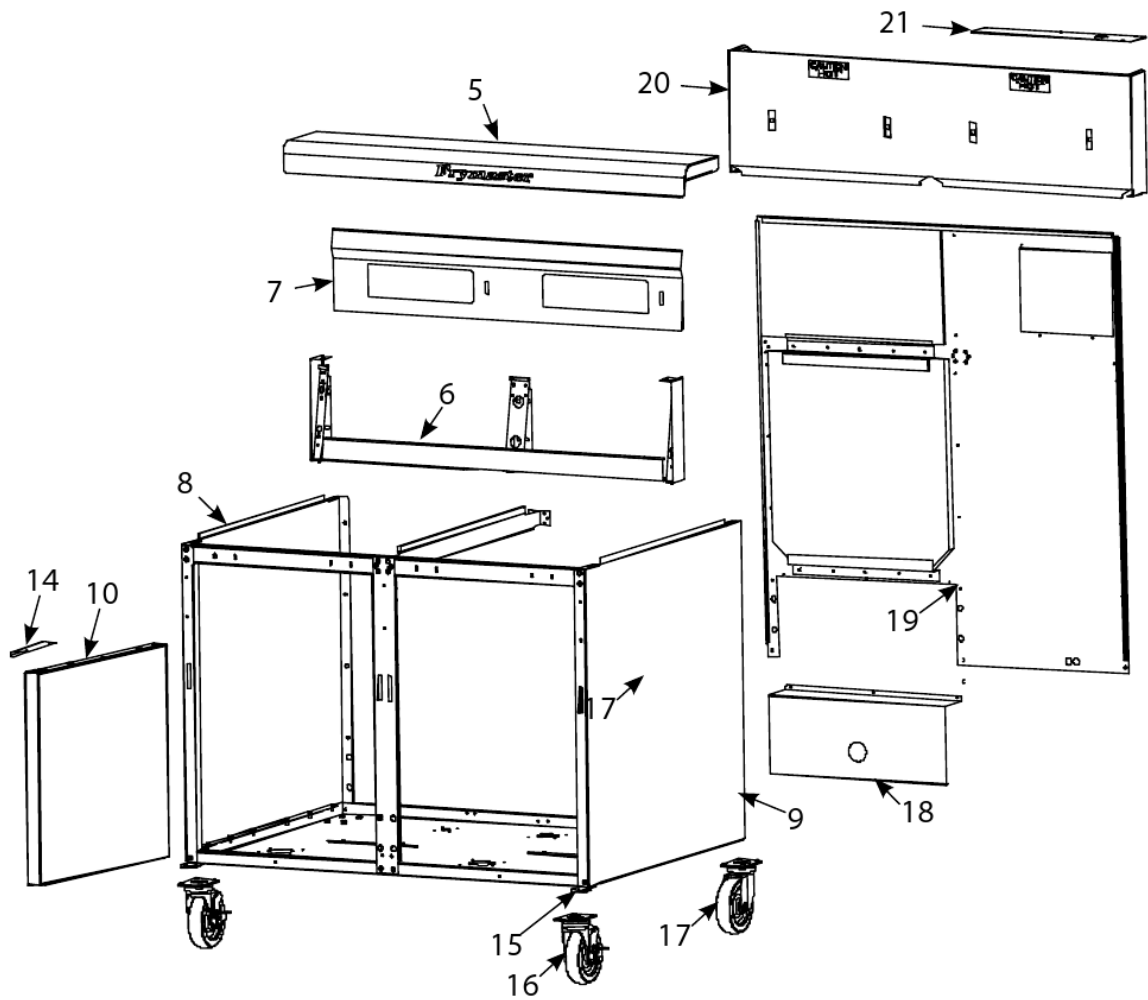

Pasta Magic Gas Cookers Models GPC, GPCB, GPCR, GPCRB

Cabinetry - GPCR, GPCRB Batteries

Cabinetry - GPCR, GPCRB Batteries

Pasta Magic Gas Cookers Models GPC, GPCB, GPCR, GPCRB

Cabinetry - GPCR, GPCRB Batteries

#	PART #	DESCRIPTION	QTY	Note
1	1082146	Cabinet Assemblies, Double GPC Cooker/Cooker Stainless	1	
1a	1082154	Cabinet Assemblies, Double GPC Cooker/Cooker Stainless (for CR)	1	
2	1081831	Double Cooker on left/Rinse on right	1	
2a	1081832	Double Cooker on left/Rinse on right (for CR)	1	
3	1081838	Double Rinse on left/Cooker on right	1	
3a	1081839SP	Double Rinse on left/Cooker on right (for CR)	1	
4	1081976	Triple Cooker on left/Rinse in middle/Cooker on right	1	
4a	1081977	Triple Cooker on left/Rinse in middle/Cooker on right (for CR)	1	
5	8242168	Topcap, Double GPC Cooker/Cooker	1	
5a	8242143	Topcap, Double Cooker on left/Rinse on right	1	
5b	8242144	Topcap, Double Rinse on left/Cooker on right	1	
5c	8242154	Topcap, Triple Cooker on left/Rinse in middle/Cooker on right	1	
6	1082149	Control Panel Assembly, GPC, Double GPC Cooker/Cooker	1	
6a	1081844	Control Panel Assembly, GPC, Double Cooker on left/Rinse on right	1	
6b	1081845	Control Panel Assembly, GPC, Double Rinse on left/Cooker on right	1	
6c	1081981	Control Panel Assembly, GPC, Triple Cooker on left/Rinse in middle/Cooker on right	1	
7	2307798	Bezel, Double GPC Cooker/Cooker	1	
7a	2307400	Bezel, Double Cooker on left/Rinse on right	1	
7b	2307401	Bezel, Double Rinse on left/Cooker on right	1	
7c	2307555	Bezel, Triple Cooker on left/Rinse in middle/Cooker on right	1	
8	2316969	Side, Left Cabinet Stainless	1	
8a	2216966	Side, Left Cabinet Stainless (for CR)	1	
9	2326969	Side, Right Cabinet Stainless	1	
9a	2226966	Side, Right Cabinet Stainless (for CR)	1	
10	1080577	Door Assembly	1	
11	1064067SP	Door Pin Assembly	1	
12	8261343	Spring - Door Pin Hinge	10	
13	1081434	Door Assembly (does not include Handle) used only on triple middle door	1	
14	2304963	Handle, Door	1	
15	2307192	Hinge, Door Lower	1	
16	8261118	Caster, 5" Swivel w/Brake	1	
17	8261117	Caster, 5" Swivel w/o Brake	1	
18	2207182	Shield, Basket Lift Heat	1	
19	1082147	Back, Cabinet, GPC, Double GPC Cooker/Cooker	1	
19a	1082155	Back, Cabinet, GPC, Double GPC Cooker/Cooker (for CR)	1	
19b	1081833	Triple Cooker on left/Rinse in middle/Cooker on right	1	
19c	1081835	Triple Cooker on left/Rinse in middle/Cooker on right (for CR)	1	
19d	1081840	Back, Cabinet, GPC, Double Rinse on left/Cooker on right	1	
19e	1081841	Back, Cabinet, GPC, Double Rinse on left/Cooker on right (for CR)	1	
19f	1081833	Triple Cooker on left/Rinse in middle/Cooker on right	1	
19g	1081432	Triple Cooker on left/Rinse in middle/Cooker on right	1	
19h	1081835	Triple Cooker on left/Rinse in middle/Cooker on right (for CR)	1	

Cabinetry - GPCR, GPCRB Batteries