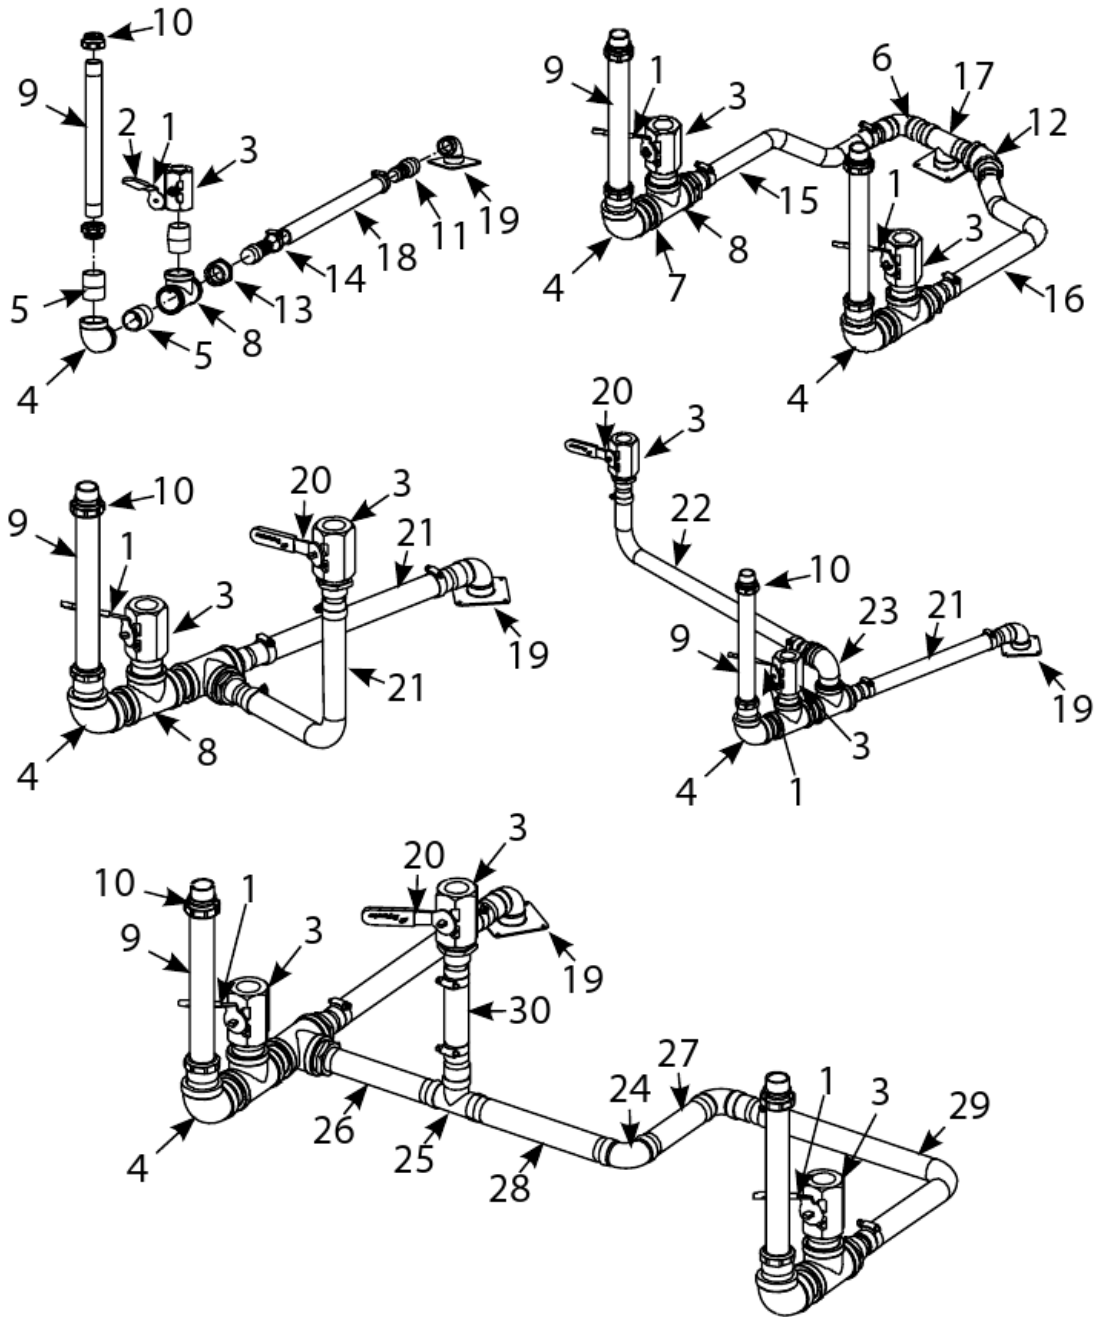

Pasta Magic Gas Cookers Models GPC, GPCB, GPCR, GPCRB

Drain Components

Drain Components

Pasta Magic Gas Cookers Models GPC, GPCB, GPCR, GPCRB

Drain Components

#	PART #	DESCRIPTION	QTY	Note
1	8237996	Handle, Drain Valve GPC	1	
2	8140047	Cap, Vinyl Red	1	
3	8101825	Valve, 1.25-inch x 1.25-inch SS Drain	1	
4	8130070	Elbow, 1.25-inch X 90°	1	
5	8130138	Nipple, 1-inch NPT x Close	1	
6	8130202	Elbow, 1-inch NPT x 90°	1	
7	8130391-FRY	Nipple - 1.25" x Close NPT	1	
8	8130394	Tee, 1.25-inch NPT BM	1	
9	8130451	Nipple, 1.25-inch NPT x 12-inch Chromed Brass	1	
10	8130453	Nut, 1.25-inch NPT Chromed SS Slip	1	
11	8130525	Fitting, Barb 1-inch to Hose	1	
12	8130709	Elbow, 1-inch 45°	1	
13	8130716	Bushing, 1" x 1.25" Hex BM	1	
14	8090374	Clamp, Hose	1	
15	8160880	Hose, Drain 15-inch	1	
16	8160881	Hose, Drain 20-inch	1	
17	8237865	Drain Welded Assembly, Double GPC	1	
18	8160852	Hose, Drain GPC 16.5-inch	1	
19	8238495	Plate, Welded Assembly, Drain Euro	1	
20	2100151	Handle, SS Drain Valve	1	
21	8160864	Hose, Drain 14-inch	1	
22	8160867	Hose, Drain Rinse/Cook 28-inch	1	
23	8130379	Elbow, Street 1.25-inch NPT BM	1	
24	8130202	Elbow, 1-inch NPT x 90°	1	
25	8130314	Tee, 1-inch NPT	1	
26	8130365	Nipple, 1-inch x 7.5-inch NPT BM	1	
27	8130419	Nipple, 1-inch x 6-inch NPT BM	1	
28	8130420	Nipple, 1-inch x 9-inch NPT BM	1	
29	8160372	Hose, Drain 18-inch	1	
30	8160874	Hose, Drain 5.5 -inch	1	

Drain Components