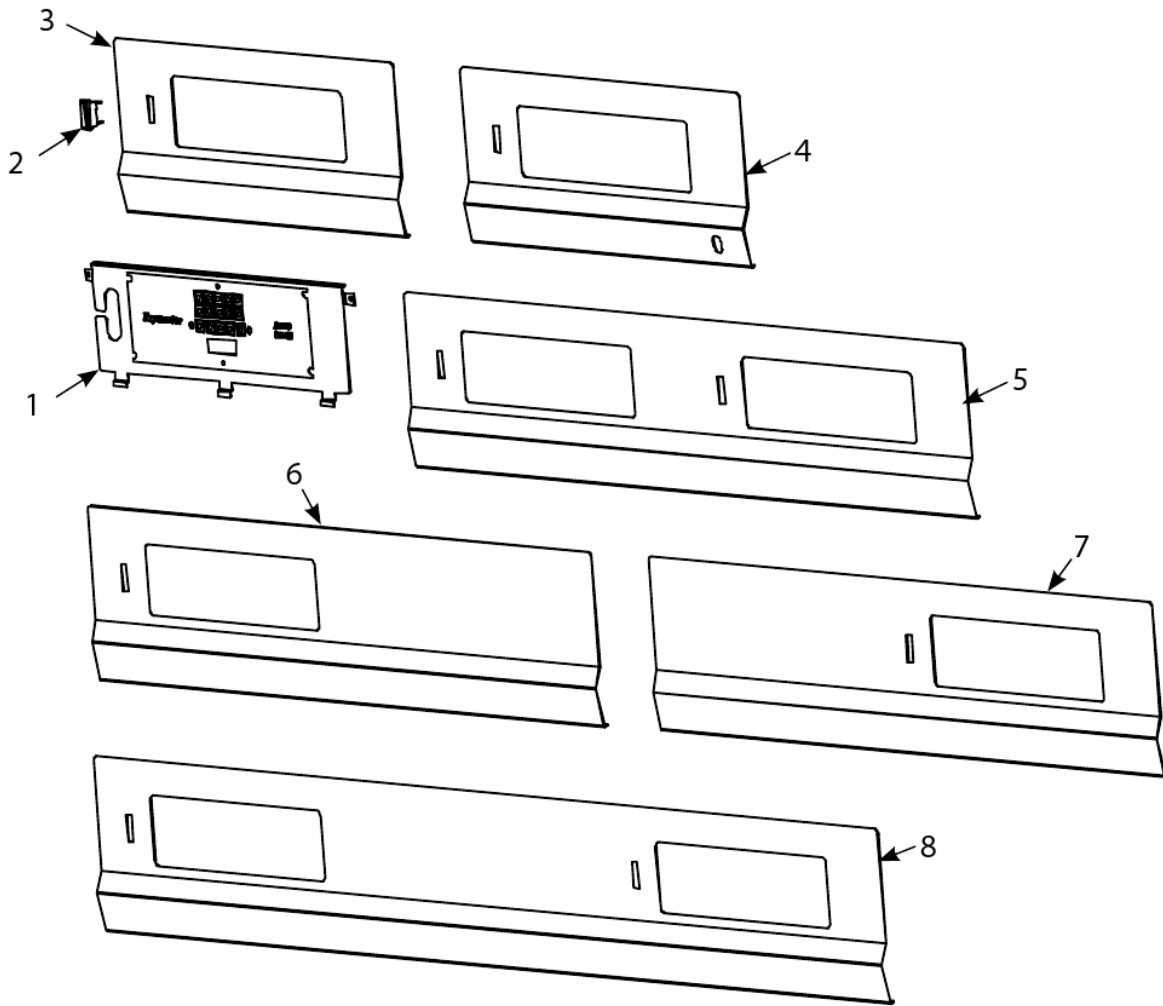

Pasta Magic Gas Cookers Models GPC, GPCB, GPCR, GPCRB

Controllers and Control Panel Components

Pasta Magic Gas Cookers Models GPC, GPCB, GPCR, GPCRB

Controllers and Control Panel Components

#	PART #	DESCRIPTION	QTY	Note
1	1081444	Controller, SMS III GPC/GPCB/GPCR/GPCRB	1	
2	8071704	Lamp, 24VAC Vertical Trouble	1	
3	2307002	Bezel, GPC	1	
4	2307297	Bezel, GPC Noodle's	1	
5	2307798	Bezel, Double GPC Cooker/Cooker	1	
6	2307400	Bezel, Double Cooker on left/Rinse on right	1	
7	2307401	Bezel, Double Rinse on left/Cooker on right	1	
8	2307555	Bezel, Triple Cooker on left/Rinse in middle/Cooker on right	1