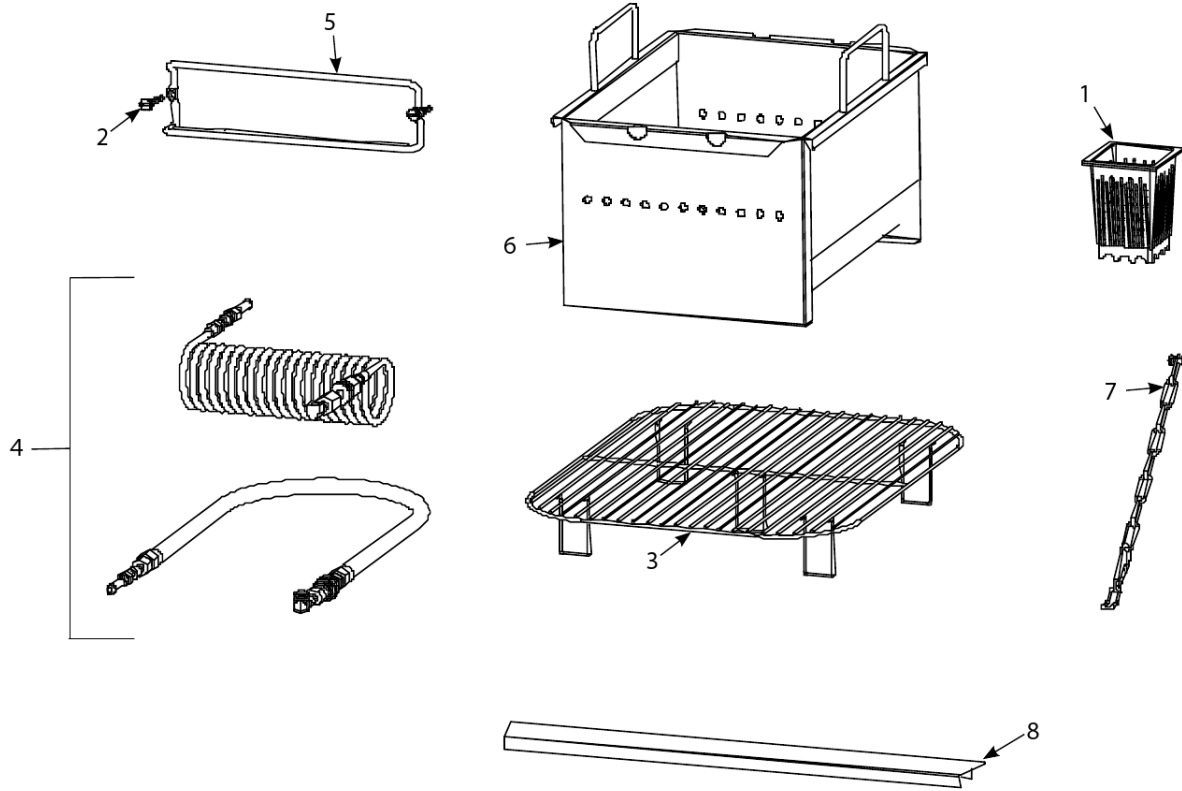

Pasta Magic Gas Cookers Models GPC, GPCB, GPCR, GPCRB

Accessories

Pasta Magic Gas Cookers Models GPC, GPCB, GPCR, GPCRB

Accessories

#	PART #	DESCRIPTION	QTY	Note
1	8030018	Cup, Single Pasta Portion	1	[1]
2	8102229	Hanger, Wire-Form Basket	1	
3	8030205	Rack, Support	1	
4	8065848SP	Kit, Hose	1	[2]
5	8090985	Thumbscrew, 0.25-20 x 1.125	1	
6	8231910	Basket, GSMS Bulk	1	
7	8260900	Kit, Chain Restraint	1	
8	8237880	Strip, Top Connecting	1	
9	8030200	Rack, 12 Portion Cup	1	
10	8030238	Basket, 5.5 x 8.5 SS Round Pasta	1	

PART NOTES:

- [1] - Beige
- [2] - Swirl and Straight w/Fittings

Pasta Magic Gas Cookers Models GPC, GPCB, GPCR, GPCRB

Basket Lift Components

Basket Lift Components

Pasta Magic Gas Cookers Models GPC, GPCB, GPCR, GPCRB