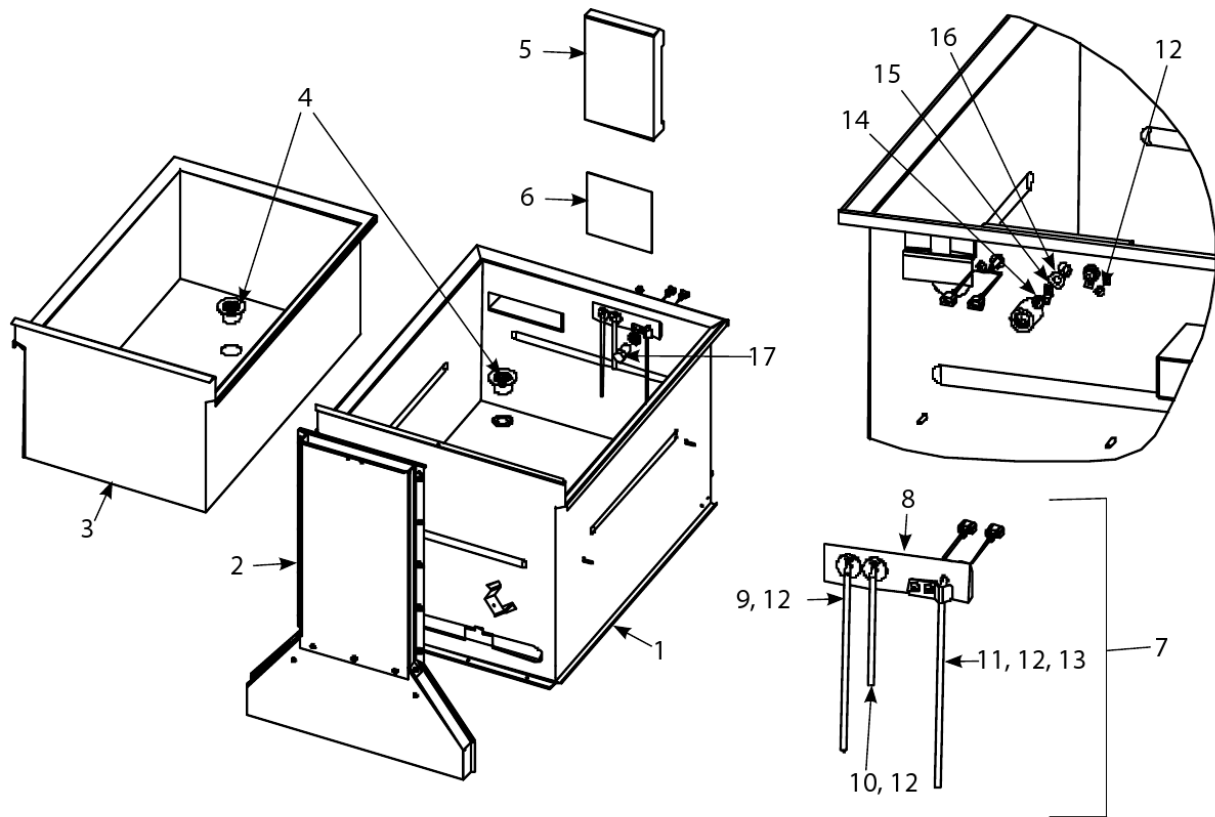

Pasta Magic Gas Cookers Models GPC, GPCB, GPCR, GPCRB

Cookpot, Rinse Tank, and Associated Components

Cookpot, Rinse Tank, and Associated Components

Pasta Magic Gas Cookers Models GPC, GPCB, GPCR, GPCRB

Cookpot, Rinse Tank, and Associated Components

#	PART #	DESCRIPTION	QTY	Note
1	8237590	Cookpot, GPC	1	
1a	8237629	Cookpot, GPC Noodle's	1	
2	8065497SP	Flue Assembly, GSMS	1	
3	8231994SP	Tank, GSMS Rinse	1	
4	8232022	Strainer Assembly	1	
5	8232791	Cover, Probe Block	1	[1]
6	8160160	Insulator, 5.25-inch x 5.00 Probe Cover	1	
7	8069365SP	Probe Block Assembly, Complete, Angled top, for use on units without Autofill option.	1	
7a	8069366SP	Probe Block Assembly, Complete, Angled top, for use on units with Autofill option.	1	
7b	1063084SP	Probe Block Assembly, Complete, Angled top, for use on units with manual fill.	1	
8	8101697	Block, Probe	1	[1]
9	8231920	Sensor, Low Water Level	1	
10	8231921	Sensor, Normal Water Level	1	
11	8064764	Probe Assembly, Temperature	1	
12	8090357	Screw, 6 x 0.375-inch Phillips Head NP	1	
13	9101804	Bracket - Probe Retainer	1	
14	8261376	Nut - #10-32 Keps Hex	10	
15	8261337	Tab, 0.25-inch Terminal	5	
16	8090193	Flat Washer - 0.25" Nylon	1	
17	8100976	Nozzle, Water Inlet	1	

PART NOTES:

[1] - angled top
angled top

Cookpot, Rinse Tank, and Associated Components