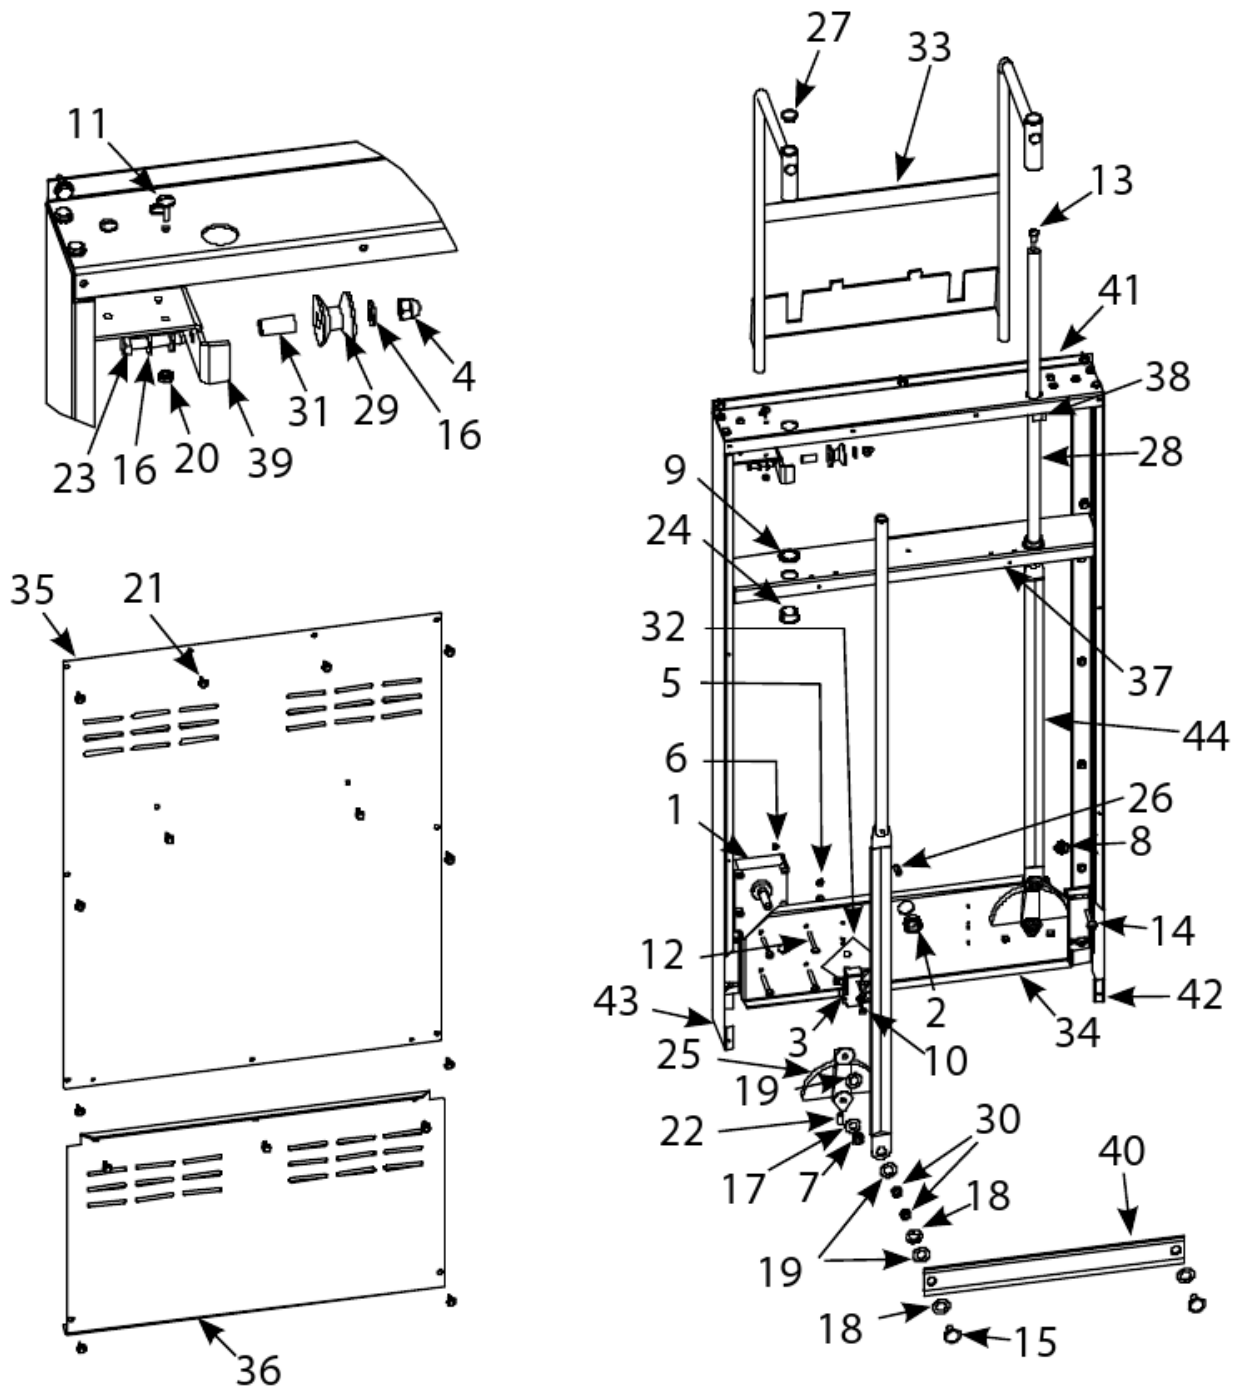

Pasta Magic Gas Cookers Models GPC, GPCB, GPCR, GPCRB

Accessories

Pasta Magic Gas Cookers Models GPC, GPCB, GPCR, GPCRB

Accessories

#	PART #	DESCRIPTION	QTY	Note
1	8030018	Cup, Single Pasta Portion	1	[1]
2	8102229	Hanger, Wire-Form Basket	1	
3	8030205	Rack, Support	1	
4	8065848SP	Kit, Hose	1	[2]
5	8090985	Thumbscrew, 0.25-20 x 1.125	1	
6	8231910	Basket, GSMS Bulk	1	
7	8260900	Kit, Chain Restraint	1	
8	8237880	Strip, Top Connecting	1	
9	8030200	Rack, 12 Portion Cup	1	
10	8030238	Basket, 5.5 x 8.5 SS Round Pasta	1	

PART NOTES:

- [1] - Beige
- [2] - Swirl and Straight w/Fittings

Pasta Magic Gas Cookers Models GPC, GPCB, GPCR, GPCRB

Basket Lift Components

Basket Lift Components

Pasta Magic Gas Cookers Models GPC, GPCB, GPCR, GPCRB

PART NOTES:

- [1] - 19.7-inches x 7.5-inches
- [2] - 19.5-inches x 7.5-inches x .25-inches
- [3] - 10-inches x 24-inches x .25-inches
- [4] - 3.0-inches x 14.5-inches x .25-inches
- [5] - 3.5-inches x 17.0-inches x .25-inches