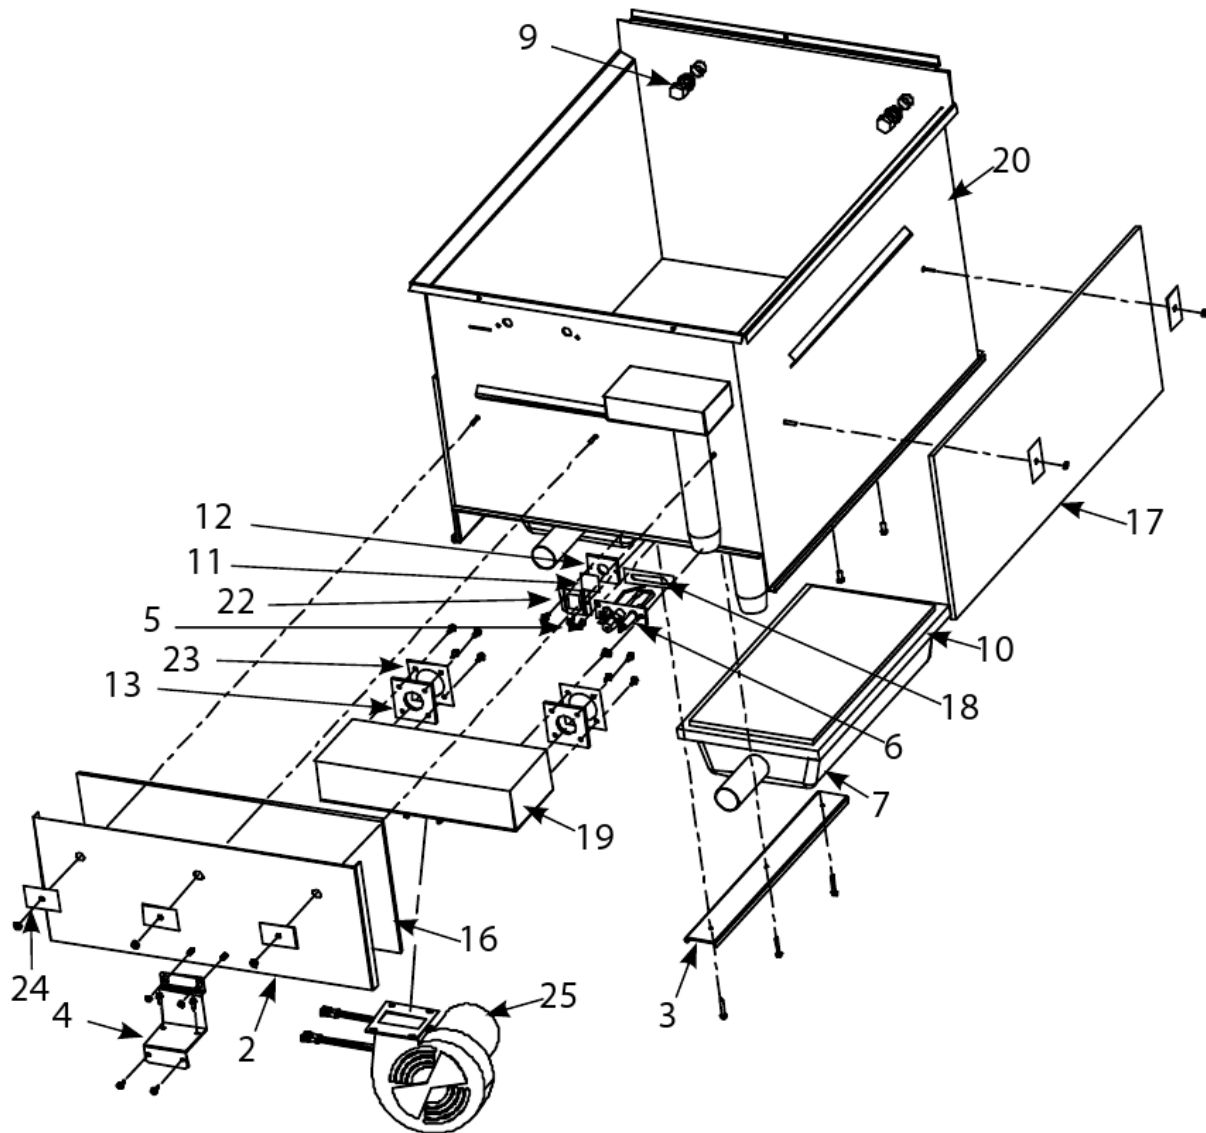

Pasta Magic Gas Cookers Models GPC, GPCB, GPCR, GPCRB

Combustion System Components

Combustion System Components

Pasta Magic Gas Cookers Models GPC, GPCB, GPCR, GPCRB

Combustion System Components

#	PART #	DESCRIPTION	QTY	Note
1	1081420SP	Cookpot Complete Assemblies (does not include burner, GPC Natural Gas	1	
1a	1081422	Cookpot Complete Assemblies (does not include burner, GPC Propane	1	
1b	1084191SP	Cookpot Complete Assemblies (does not include burner, GPC Natural Gas (Noodle's)	1	
1c	1081656	Cookpot Complete Assemblies (does not include burner, GPC Propane (Noodle's)	1	
2	1081419	Support Assembly, Plenum	1	
3	2206994	Bracket, Retainer Burner	1	
4	2206995	Bracket, Support Plenum	1	
5	8070037	Terminal, 0.25-inch Push-on	1	
6	8260981	Ignitor and Gasket Kit - Natural Gas	1	
6a	8260982	Ignitor and Gasket Kit - LP	1	
7	8261072	Kit, Burner Replacement, Natural and Propane Gas	1	
8	8100386	Orifice, 2.10 mm Propane/Butane (0-4999 Ft, 0-1524 M) Standard LP	1	
8a	8100403	Orifice, 3.40 mm Natural Gas (G20, G25) (0-4999 Ft, 0-1524 M)Standard Natural Gas	1	
8b	8100437	Orifice, 3.60 mm Natural Gas (G20, G25) (5000-6999 Ft, 1525-2133 M)	1	
9	8100976	Nozzle, Water Inlet	1	[1]
10	8120357	Insulation, HE Burner	1	
11	8140048SP	Glass, Burner Sight	1	
12	8160053	Insulation, Sight Glass	1	
13	8160057	Gasket, Plenum	1	
14	8160145	Insulation, Front Bottom	1	
15	8160155	Insulation, Rear Bottom GSMS	1	
16	8160152	Insulation, Cookpot Front (19.5-inches x 7.5-inches x .25-inches)	1	
17	8160153	Insulation, Cookpot Side (10-inches x 24-inches x .25-inches)	1	
18	8160059	Gasket, Ignitor	1	
19	8237591	Plenum Assembly GPC	1	
20	8237590	Cookpot, GPC	1	
21	8237629	Cookpot, GPC Noodle's	1	
22	9001031	Retainer, Burner Sight Glass	1	
23	9001049	Retainer, Plenum Gasket	1	
24	9001762	Retainer, Insulation	1	
25	1081540	Motor, Blower, 120VAC/60 Hz	1	
25a	8071712	Motor, Blower, 230VAC 50/60 Hz	1	

PART NOTES:

[1] - Noodle's