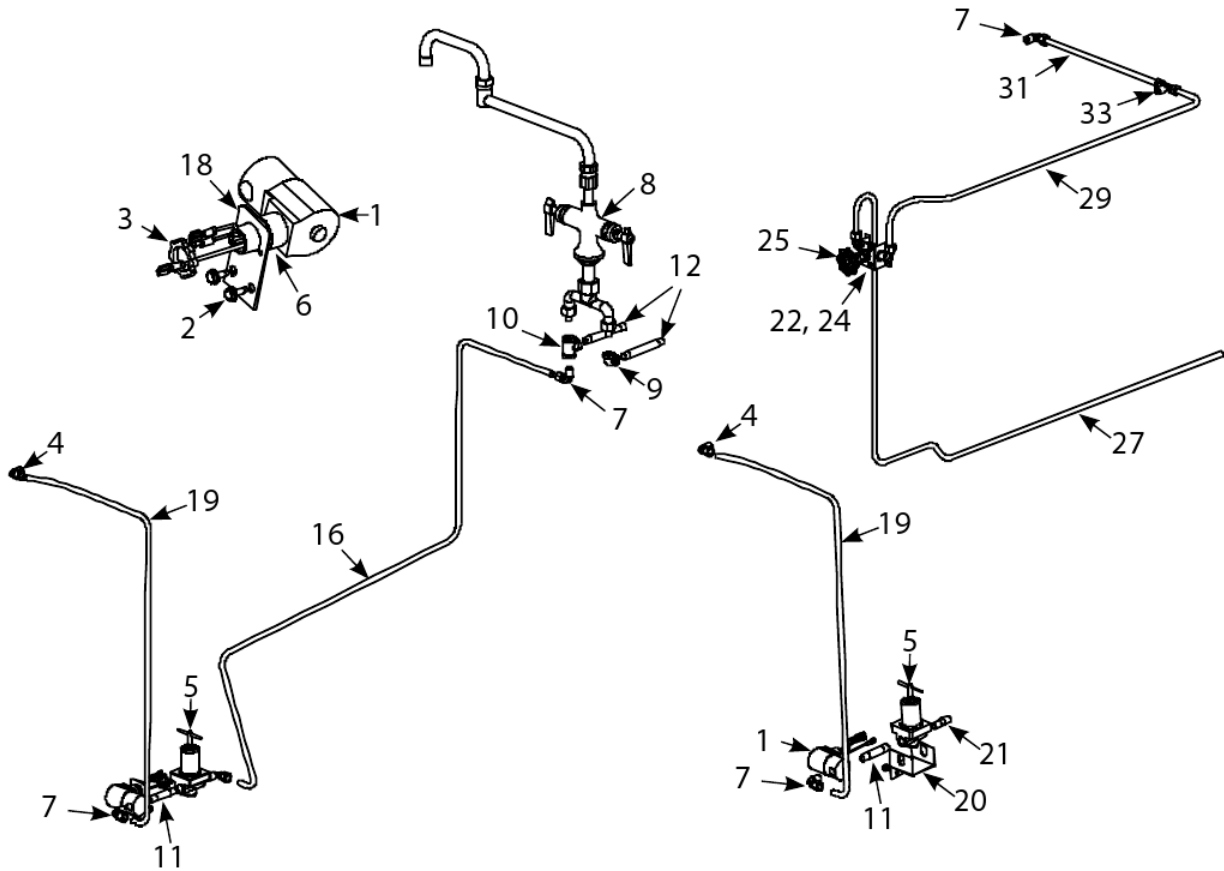

Pasta Magic Gas Cookers Models GPC, GPCB, GPCR, GPCRB

Water Supply System Components

Water Supply System Components

Pasta Magic Gas Cookers Models GPC, GPCB, GPCR, GPCRB

Water Supply System Components

#	PART #	DESCRIPTION	QTY	Note
1	8065565	Valve Assembly, Solenoid	1	
2	8261374	Screw - #10 x 0.5" Hex Head	25	
3	8090454	Nut, 0.5-inch Conduit	1	
4	8100907	Elbow, 0.375-inch NPT Compression	1	
5	8101208	Valve, Pressure Regulator	1	
6	8130022	Nipple, 0.5" Close NPT BM	1	
7	8130302	Elbow, 0.25-inch Male NPT to 0.375-inch Tube 90°	1	
8	8130412	Faucet, Double-Jointed Pantry	1	
8a	8130516	Faucet, Cold Water Only	1	
9	8130448	Elbow, 0.25-inch NPT Brass	1	
10	8130449	Tee, 0.25 -inch NPT Brass	1	
11	8130472	Nipple, 0.25-inch NPT x 2.5-inch Brass	1	
12	8130473-FRY	Nipple, 0.25-inch NPT x 4.0-inch Brass	1	
13	8103819	Tubing, Water Input/Faucet 18.30-inch GPC	1	
14	8103833	Tubing, Water Input/Faucet 29.20-inch GPCR/GPC	1	
15	8103818	Tubing, Water Input/Faucet 16.20-inch GPCR/GPC	1	
16	8103785	Tubing, Pressure Regulator to Faucet GPCR/GPCRB Cook left/ Rinse Right	1	
17	8103790	Tubing, Water Inlet to Faucet GPCR/GPCRB Rinse left/ Cook Right	1	
18	9001905	Mount, Solenoid Valve Assembly	1	
19	8103769	Tubing, Solenoid to Cookpot GPC/GPCB/GPCR/GPCRB	1	
20	9002916	Bracket, Pressure Regulator	1	
21	8130471	Nipple, 0.25-inch NPT x 1.5-inch	1	[1]
22	2005094	Bracket, Water Valve	1	
23	2207295	Bracket, Water Valve (GPC Noodle's)	1	
24	8090359	Screw, 8 x 0.25-inch Hex Washer Head	1	
25	8102641	Valve, 0.375-inch Water	1	
26	8102684	Valve, 0.5-inch Water (GPC Noodle's)	1	
27	8102648	Tube, Water Inlet	1	
28	8103772	Tube, Water Inlet (GPC Noodle's)	1	
29	8102649	Tube, Water Outlet	1	
30	2205388	Tube, Water Outlet (GPC Noodle's)	1	
31	8102650	Tube, Cookpot Water	1	
32	2205387	Tube, Cookpot Water (GPC Noodle's)	1	
33	8130301-FRY	Tee, 0.25-inch Male NPT to 0.375-inch Tube	1	

PART NOTES:

[1] - See NOTE below