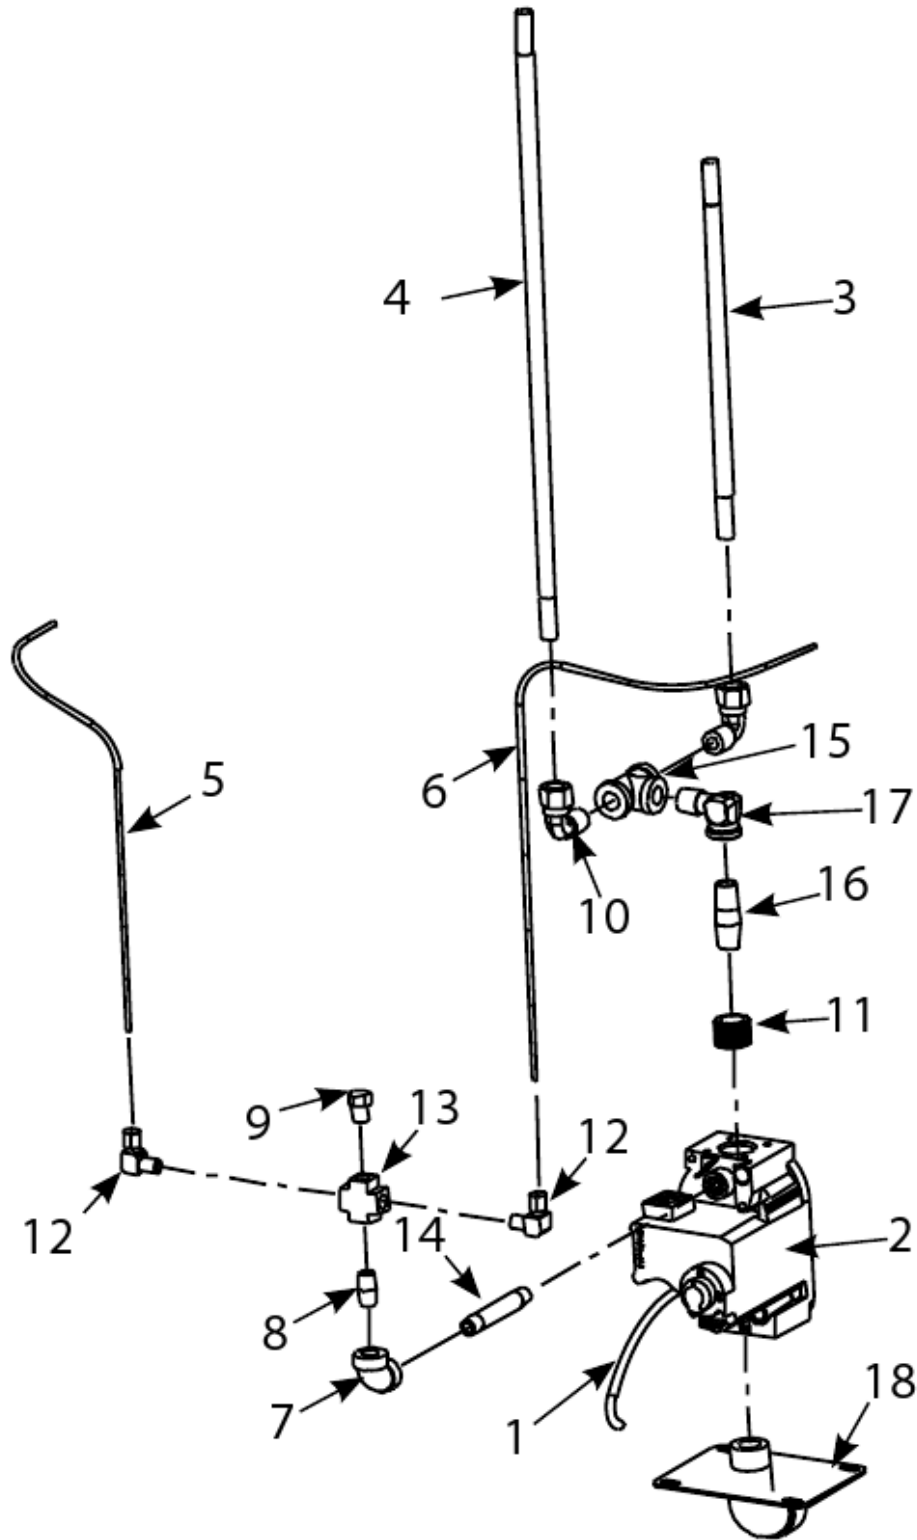

Pasta Magic Gas Cookers Models GPC, GPCB, GPCR, GPCRB

Gas Supply System Components

Gas Supply System Components

Pasta Magic Gas Cookers Models GPC, GPCB, GPCR, GPCRB

Gas Supply System Components

#	PART #	DESCRIPTION	QTY	Note
1	8100691	Tube, 0.125-inch Vent	1	
2	8261122	Valve, Non-CE, Natural Gas G20, G25	1	
2a	8261123	Valve, Non-CE, Propane Gas G30, G31	1	
3	8101353	Gas Line, 0.375-inch OD X 9-inch SS Flexible	1	
4	8101355	Gas Line, 0.375-inch OD X 15-inch SS Flexible	1	
5	8110800	Enrichment Tube, 12.5-inch	1	
6	8111197	Tube, 18-inch Enrichment	1	
7	8130004	Elbow, 90° x 0.125-inch NPT	1	
8	8130016	Nipple, 0.125-inch NPT Close	1	
9	8130154	Plug, 0.125-inch NPT Hex Head Pipe	1	
10	8130302	Elbow, 0.25-inch Male NPT to 0.375-inch Tube 90°	1	
11	8130304	Bushing, 0.5-inch NPT to 0.25-inch NPT Flush Reducing	1	
12	8130354	Elbow, 0.125-inch NPT X 0.125-inch Tube Compression	1	
13	8130378	Fitting, 0.125-inch NPT Cross	1	
14	8130433-FRY	Nipple, 0.125-inch NPT x 2.50-inch BM	1	
15	8130049	Tee, 0.25-inch NPT Brass	1	
16	8130471	Nipple, 0.25-inch NPT x 1.5-inch	1	
17	8130502	Elbow, 90° Street x 0.25-inch	1	
18	8237593	Mount Welded Assembly, Gas GPC	1	
19	8069678SP	Plug Assy, CE Gas Valve	1	
20	8101041	Gas valve accessory kit	1	[1]
21	8101715	Valve, CE Gas G20, G25, G30, G31	1	[2]

PART NOTES:

- [1] - contains flanges, o-rings, and screws
- [2] - Natural or Propane