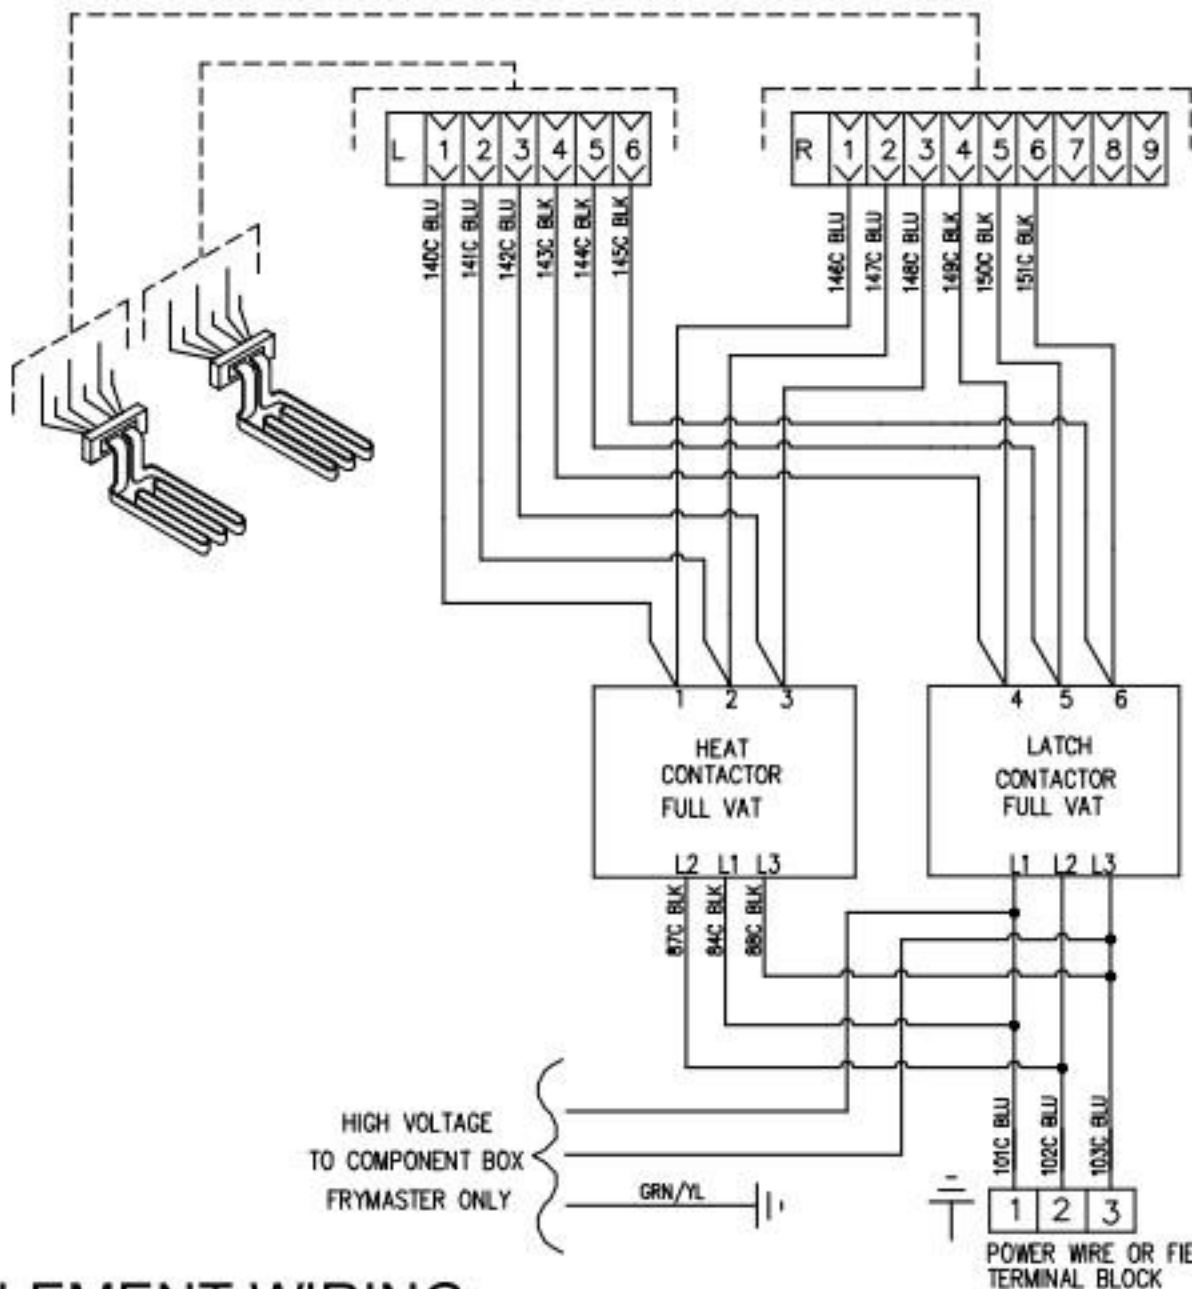

22kW Wiring

8051634B

NON-FILTER NAVY UNITS ONLY

CONTROLS CIRCUIT

8051642C

ELEMENT WIRING

8051609B

THROUGH REAR OF CONTACTOR BOX