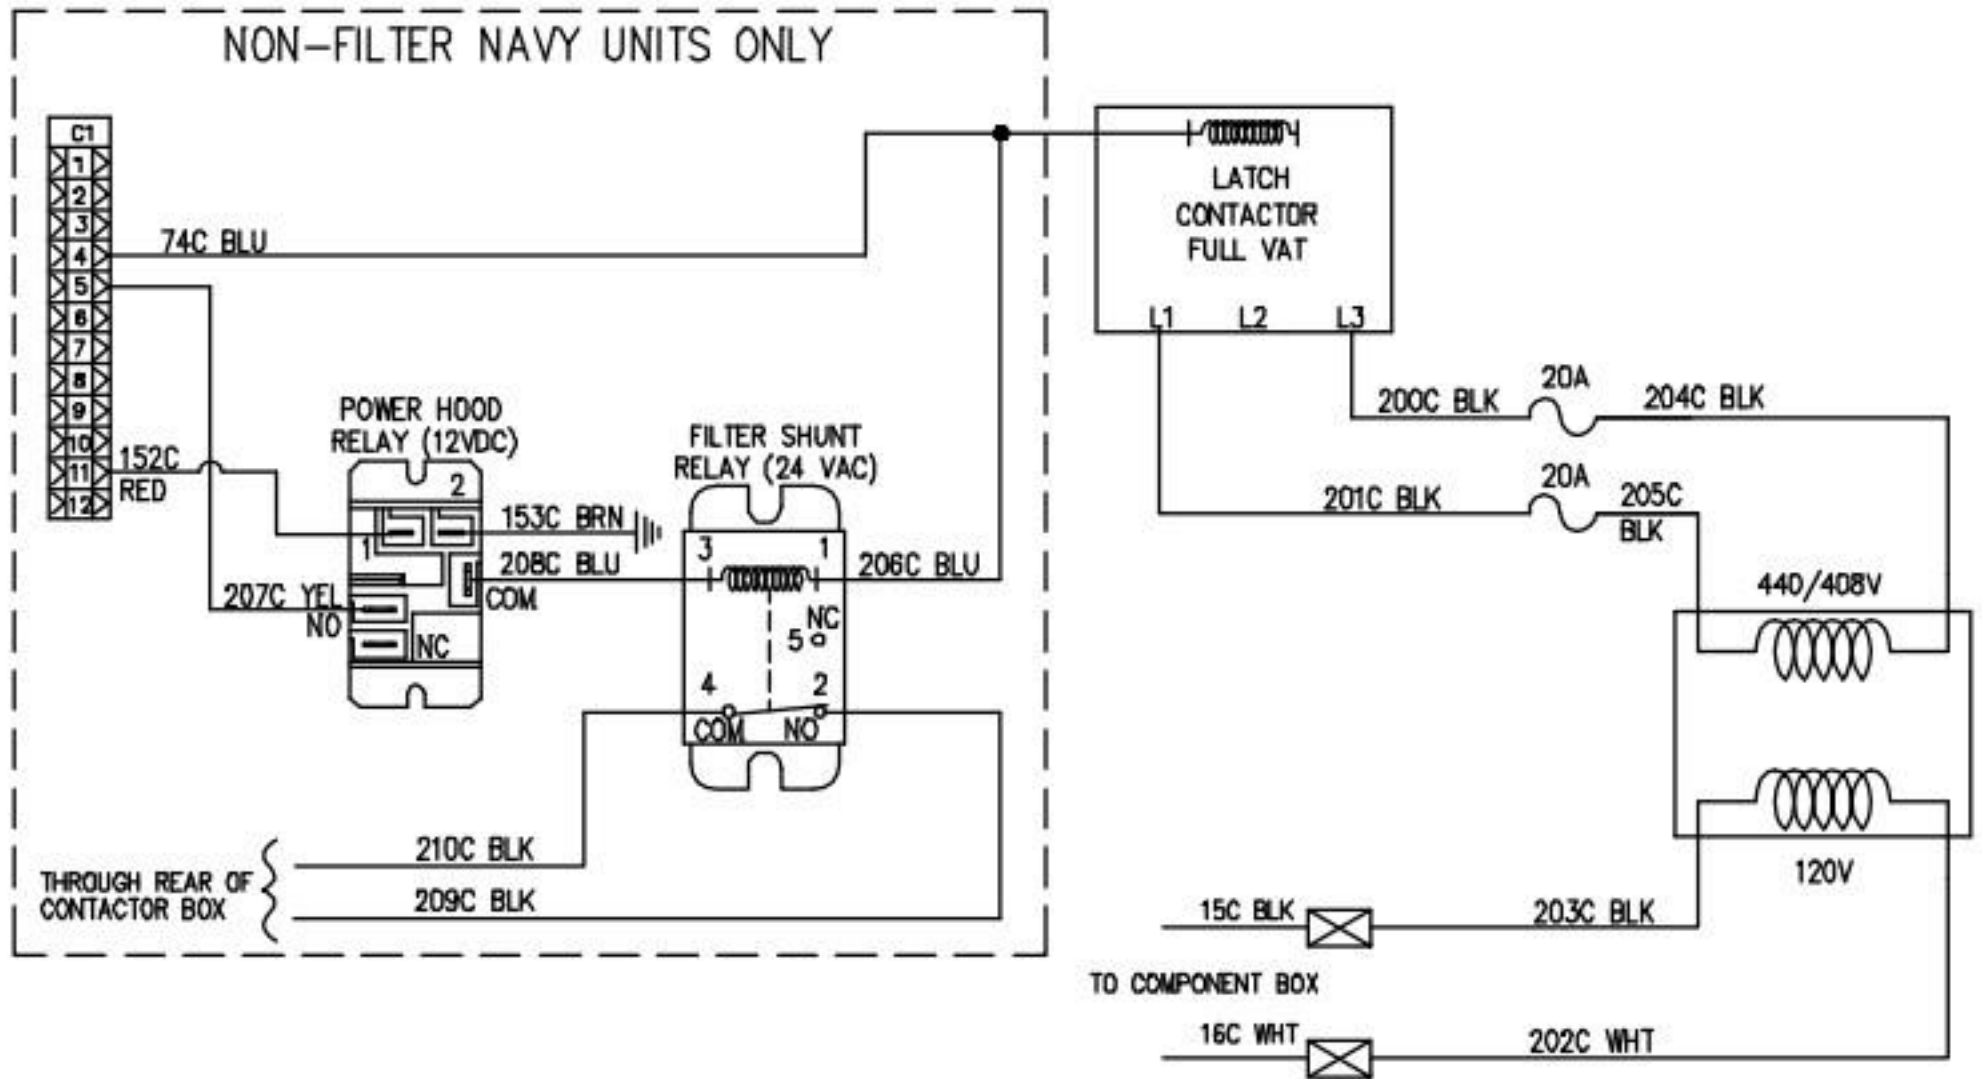

22kW Wiring

8051634B

NON-FILTER NAVY UNITS ONLY

CONTROLS CIRCUIT

8051642C

ELEMENT WIRING

8051609B

THROUGH REAR OF CONTACTOR BOX