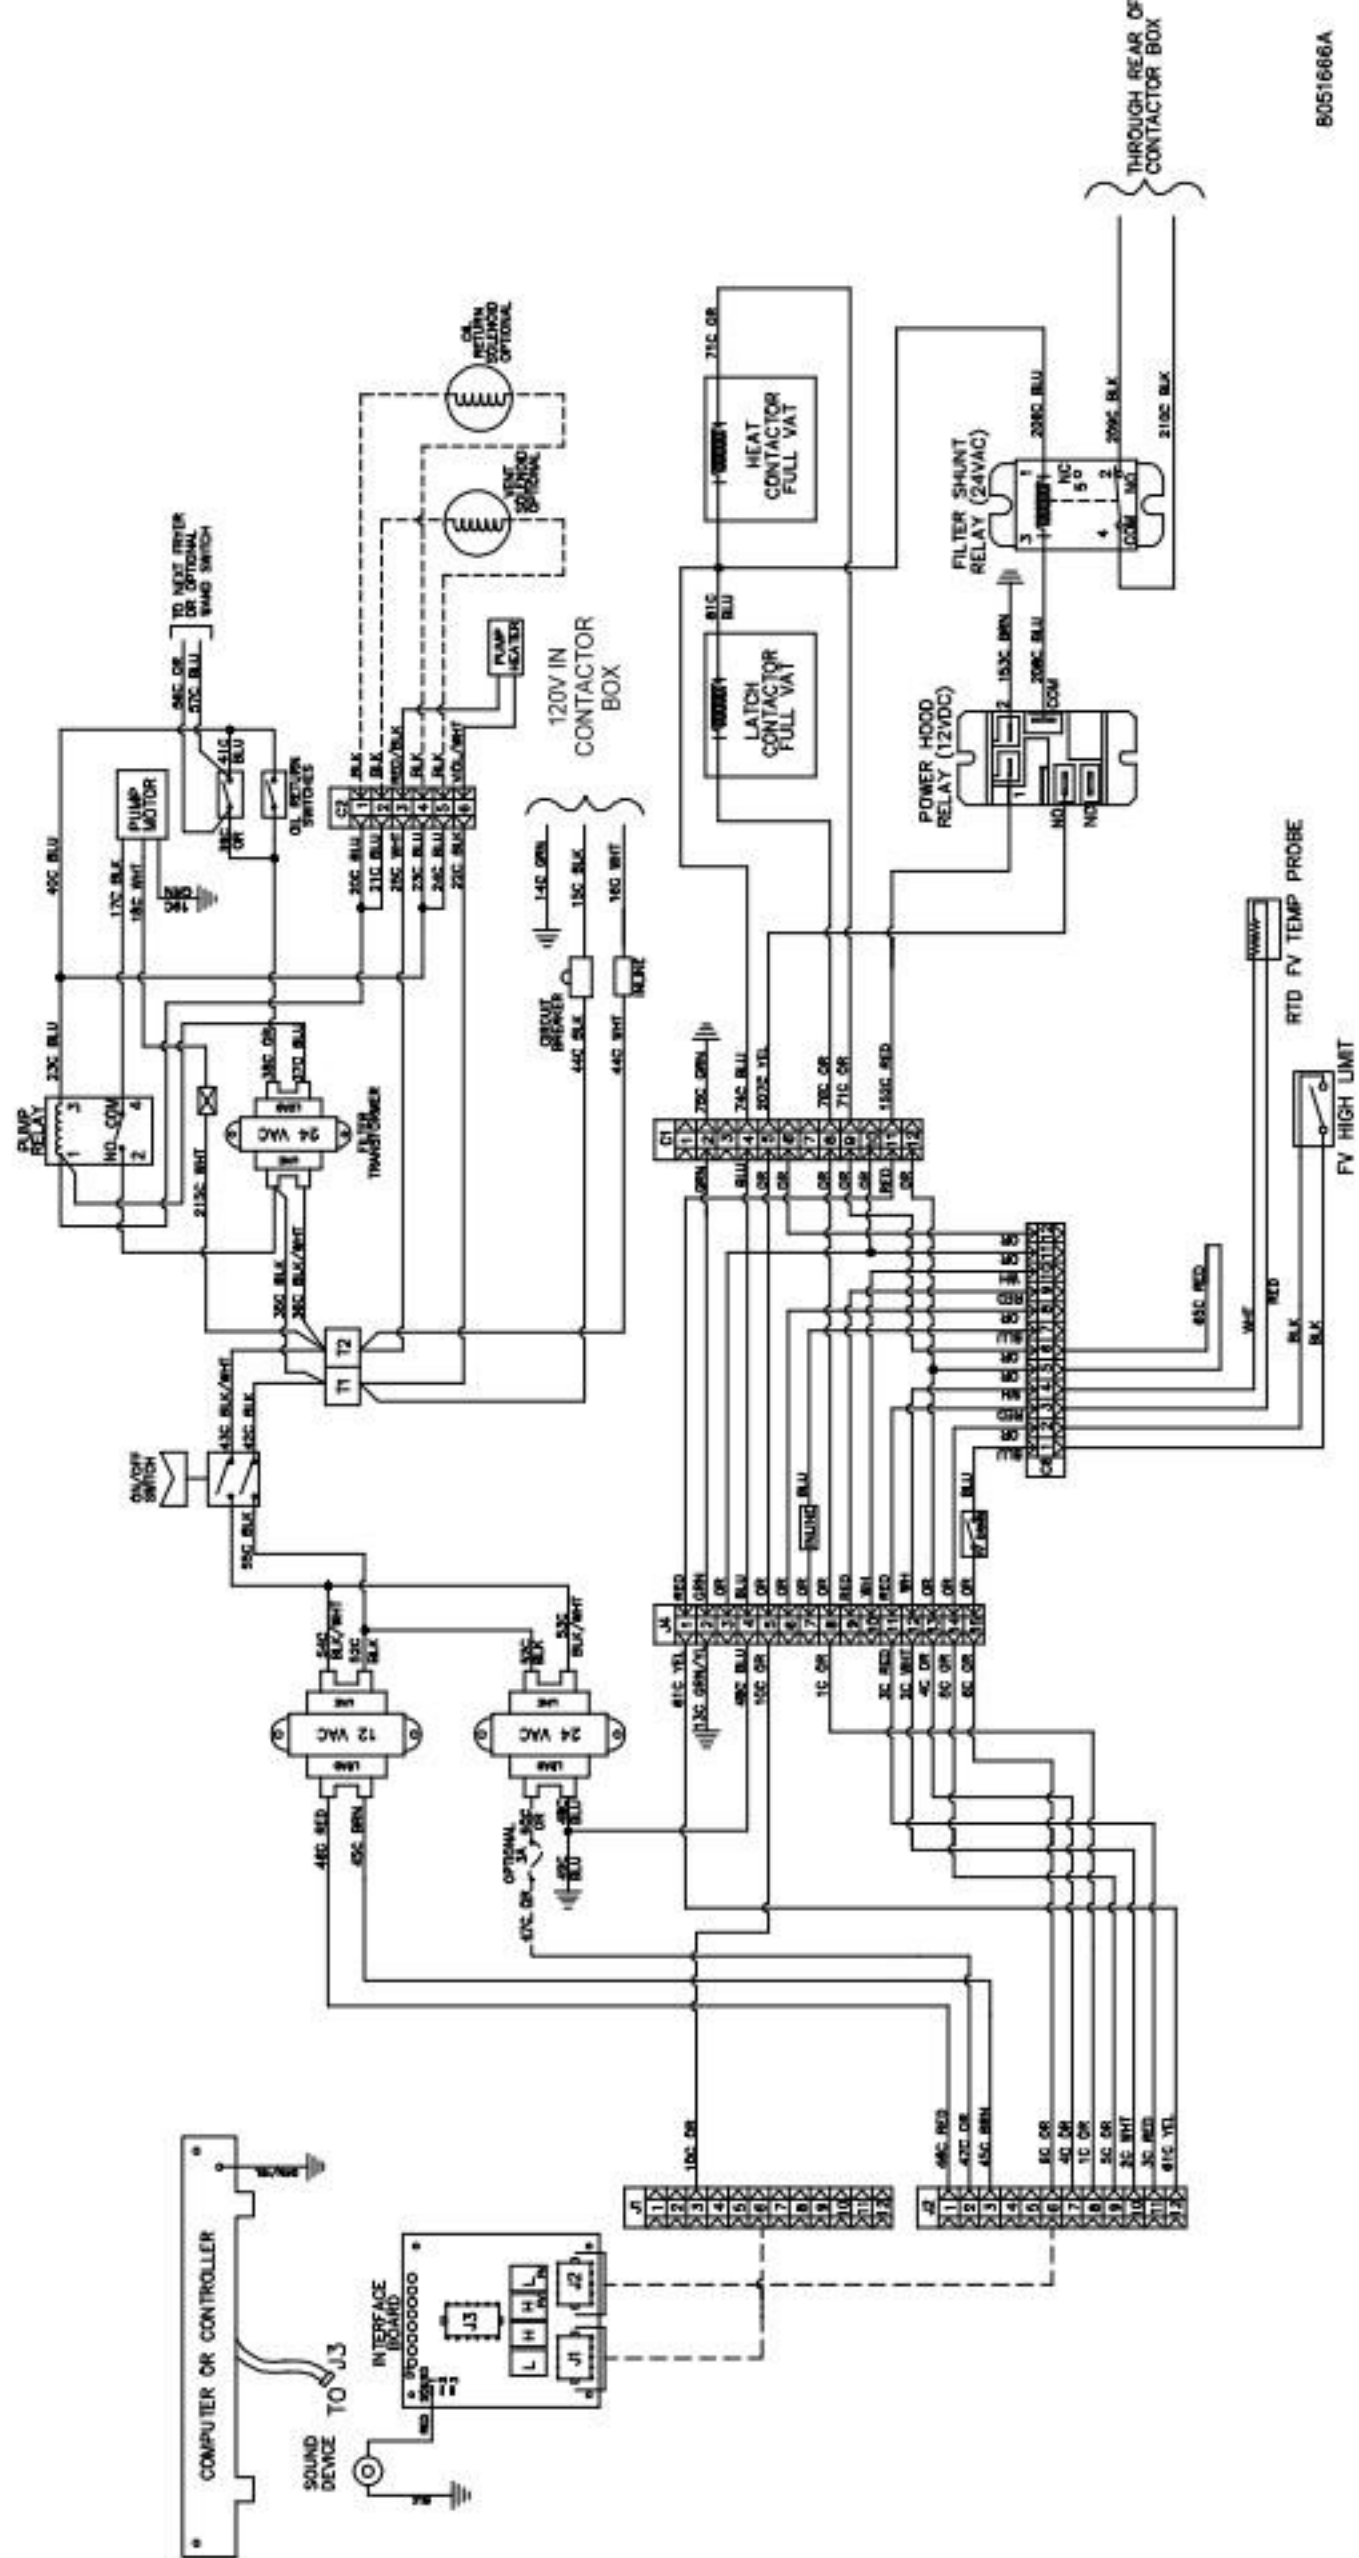

22kW Wiring

8051634B

NON-FILTER NAVY UNITS ONLY

CONTROLS CIRCUIT

8051642C

ELEMENT WIRING

8051609B

THROUGH REAR OF CONTACTOR BOX