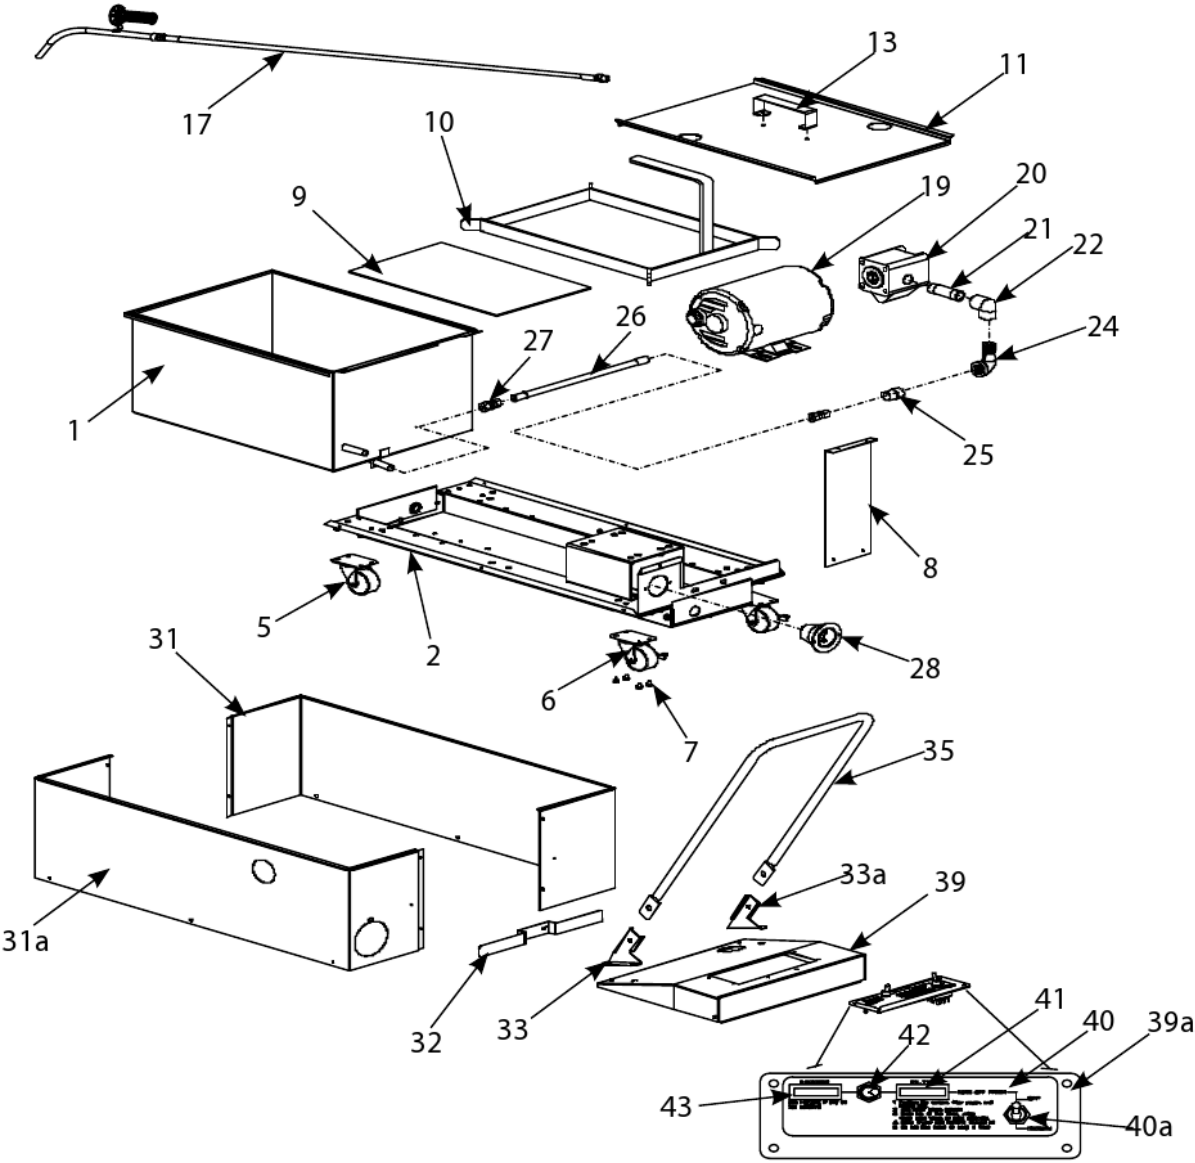

MPF50S

MPF50S Parts List

MPF50S

MPF50S Parts List

#	PART #	DESCRIPTION	QTY	Note
1	8236231SP	Pan, Filter	1	
2	8065223SP	Base Assembly	1	[1]
3	9009542	Bracket, Motor-Mount – All MPF50S	1	
4	9001748	Brace, End- Filter Base	1	
4a	9008585	Brace, Rear Cross- Filter Base	1	
5	8102805	Caster - 2"	1	[2]
6	8102806	Caster - 2" Swivel	1	[3]
7	8090475	Screw - #10-32 x 0.3125" Hex	1	
8	9003751	Bracket, Standoff	1	
9	8122300	Screen, Filter Paper Support	1	
9a	8030003	Paper, Filter 17.75" x 12.5" 100 sheets	1	
9b	8030002	Powder, Filter	1	
10	8104440	Ring, Hold-down	1	
11	2302836	Lid, Filter Pan	1	
12	8235950	Crumb basket	1	
13	8103162	Handle, Pan Lid 802-	1	
14	8261379	Screw, #10 X 0.5-inch Phillips Truss Head	10	[4]
15	8090184	Washer, #10 LK ZP	1	[4]
16	8090020	Nut Cap 10-24 NP	1	[4]
17	1067847	Complete Hose/wand assembly	1	
18	8103303	Hose	1	
19	8261712	Motor and Gasket Kit - 115V/50-60 Hz	1	[5]
19a	8261270	Motor and Gasket Kit - 220-240V/50-60 Hz	1	[5]
20	8261264	Pump Kit - 4 GPM	1	[6]
21	8130265	Nipple - 0.5" x 2.5" NP	1	
22	8130062	Elbow - 0.5" BM x 90°	1	
23	8063844	Heater Strip, 120V 40W	1	
23a	8067435	Heater Strip, 230/240V 70W	1	
24	8130165	Elbow - 0.5" x 90° NPT Street	1	
25	8130022	Nipple, 0.5" Close NPT BM	1	
26	8101435	Flexline - 0.5" OD x 12" L - SS	1	
27	8130545	Union, 0.5 x 0.5" Flexline Hose	1	
28	8071219	Receptacle - 3-Wire	1	[7]
29	8071224	Cord, Power - 3-Wire 115V	1	
30	8074317	Cord, Power – Euro 3-Wire 230/240V	1	
31	9108587	Panel, Outer - Left Side	1	
31a	9108586	Panel, Outer - Right Side	1	
32	9103788	Holder, Power Cord	1	
33	9122616	Bracket, Handle- Right	1	
33a	9112616	Bracket, Handle- Left	1	
34	8261380	Screw, 0.25-20 X 0.5-inch Slotted Pan Head	5	[8]
35	8103508	Handle, Portable Filter	1	
36	8261389	Screw - 0.25"-20 x 0.75" Hex Head ZP	10	
37	8100219	Spacer, Handle Bolt	1	
38	8090047	Nut, Cap- 0.25-20 High Profile S/S	1	
39	8240403	Panel, Control	1	