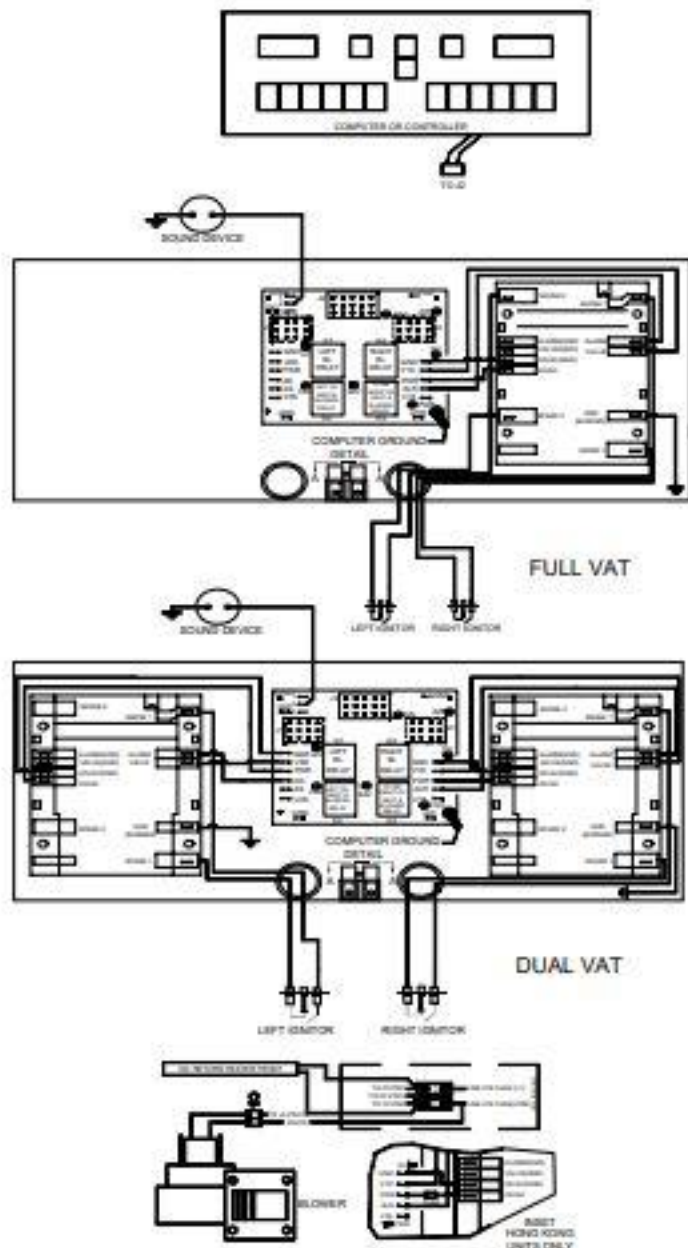

WIRE COLOR CODE

1	2	3	4	5	6	7	8	9	10
12V DC	12V AC	12V DC/REL	12V AC/REL	12V DC/VAL	12V AC/VAL	12V DC/STOP	12V AC/STOP	12V DC/START	12V AC/START

SEE COMPASSION BUREAU

WIRE SIZE: 18 AWG, 1.0 MM DIA. ALUMINUM  
 WIRE COLOR: 18 AWG, 1.0 MM DIA. ALUMINUM

Refer to "PRINCIPAL WIRING CONNECTIONS" on Page 1-37 for detail of connection points J1, J2, J3, C2, C3, and C5.

8051315C/ 8051528B