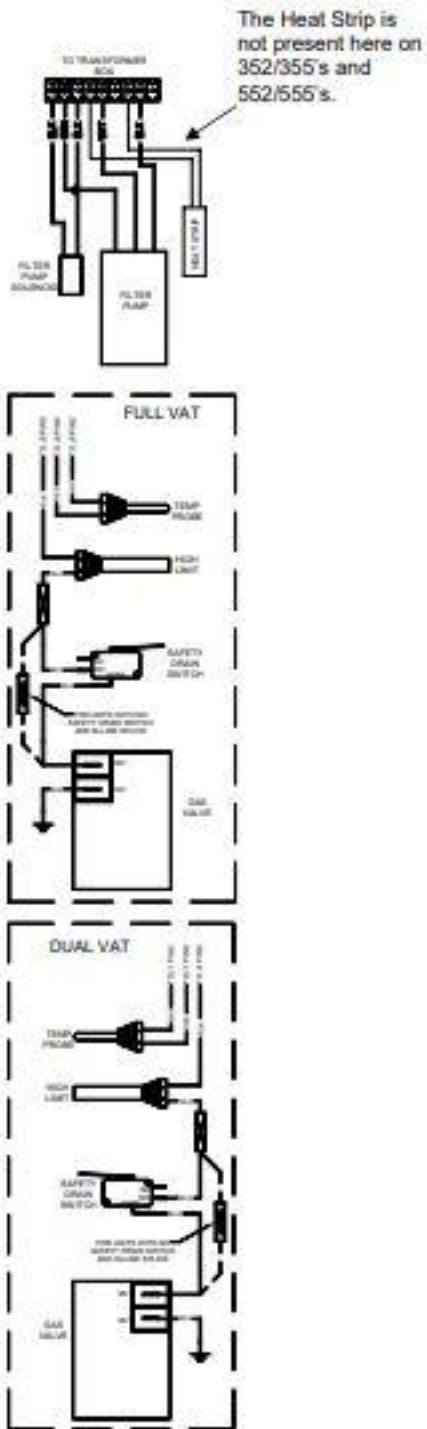

WIRE COLOR CODE

1	2	3	4	5	6	7	8	9	10
12V DC	12V AC	12V DC/REL	12V AC/REL	12V DC/VAL	12V AC/VAL	12V DC/STOP	12V AC/STOP	12V DC/START	12V AC/START

SEE COMPASSION BUREAU

WIRE SIZE: 18 AWG, 1.0 MM DIA. ALUMINUM  
 WIRE COLOR: 18 AWG, 1.0 MM DIA. ALUMINUM

Refer to "PRINCIPAL WIRING CONNECTIONS" on Page 1-37 for detail of connection points J1, J2, J3, C2, C3, and C5.

8051315C/ 8051528B