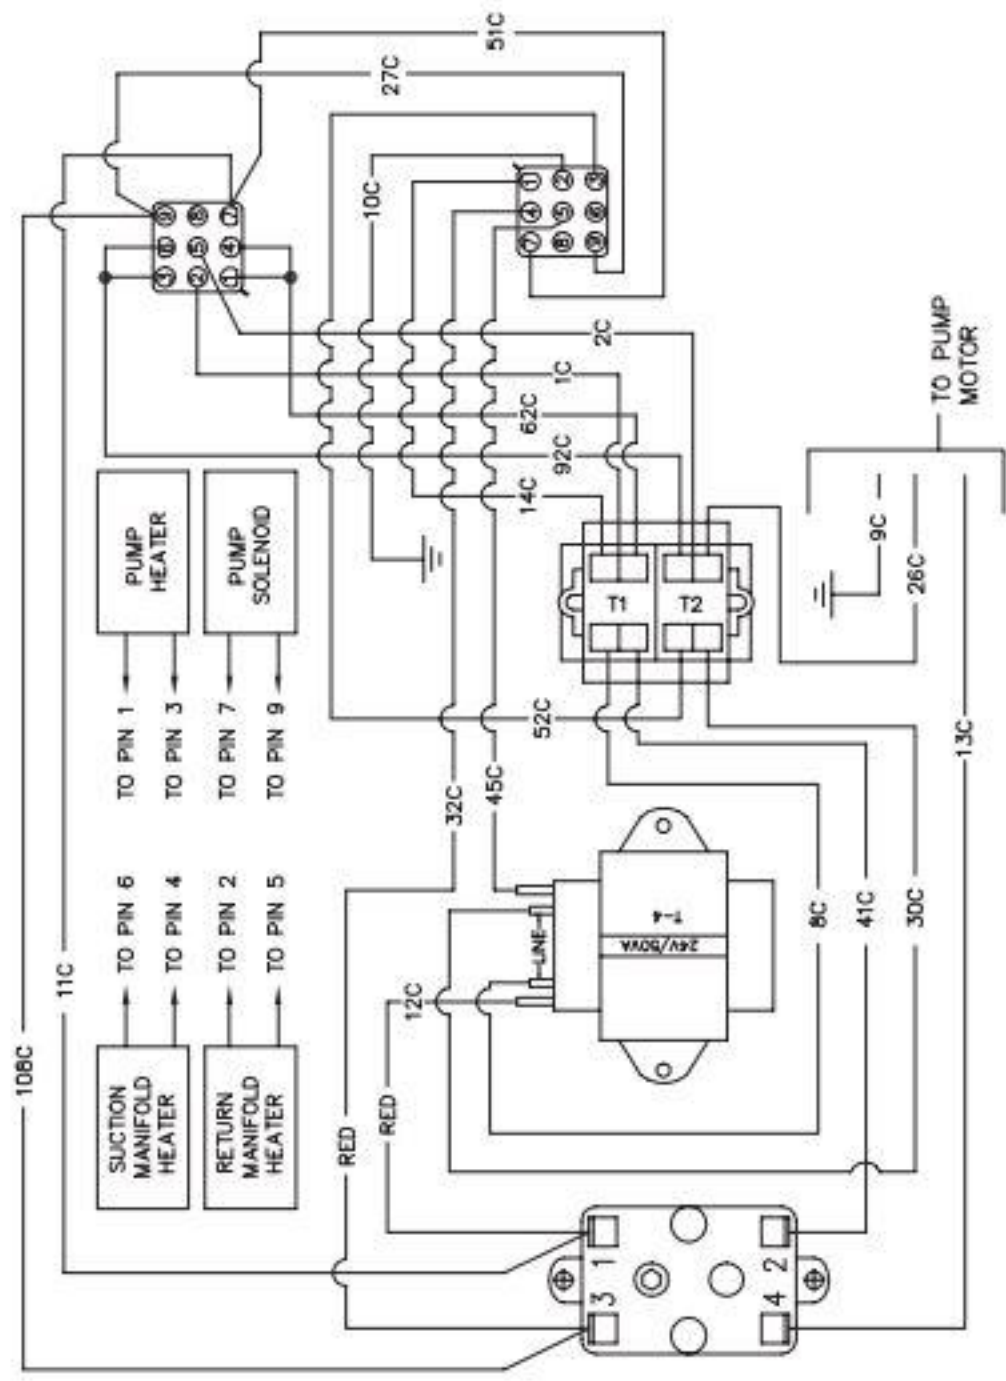

LEFT SIDE

RIGHT SIDE

FOR FULL POT ONLY

- 1.) OMIT LEFT HIGH LIMIT 'P' STA'S, LEFT GAS VALVE AND LEFT THERMAL BOX.
- 2.) OMIT WIRING 100C, 150C AND 130C

*** NOTE**

FOR NON-BASKET LEFT APPLICATIONS

- 1.) OMIT WIRING 80C, 87C, 88C, 89C, 230C AND 50C.