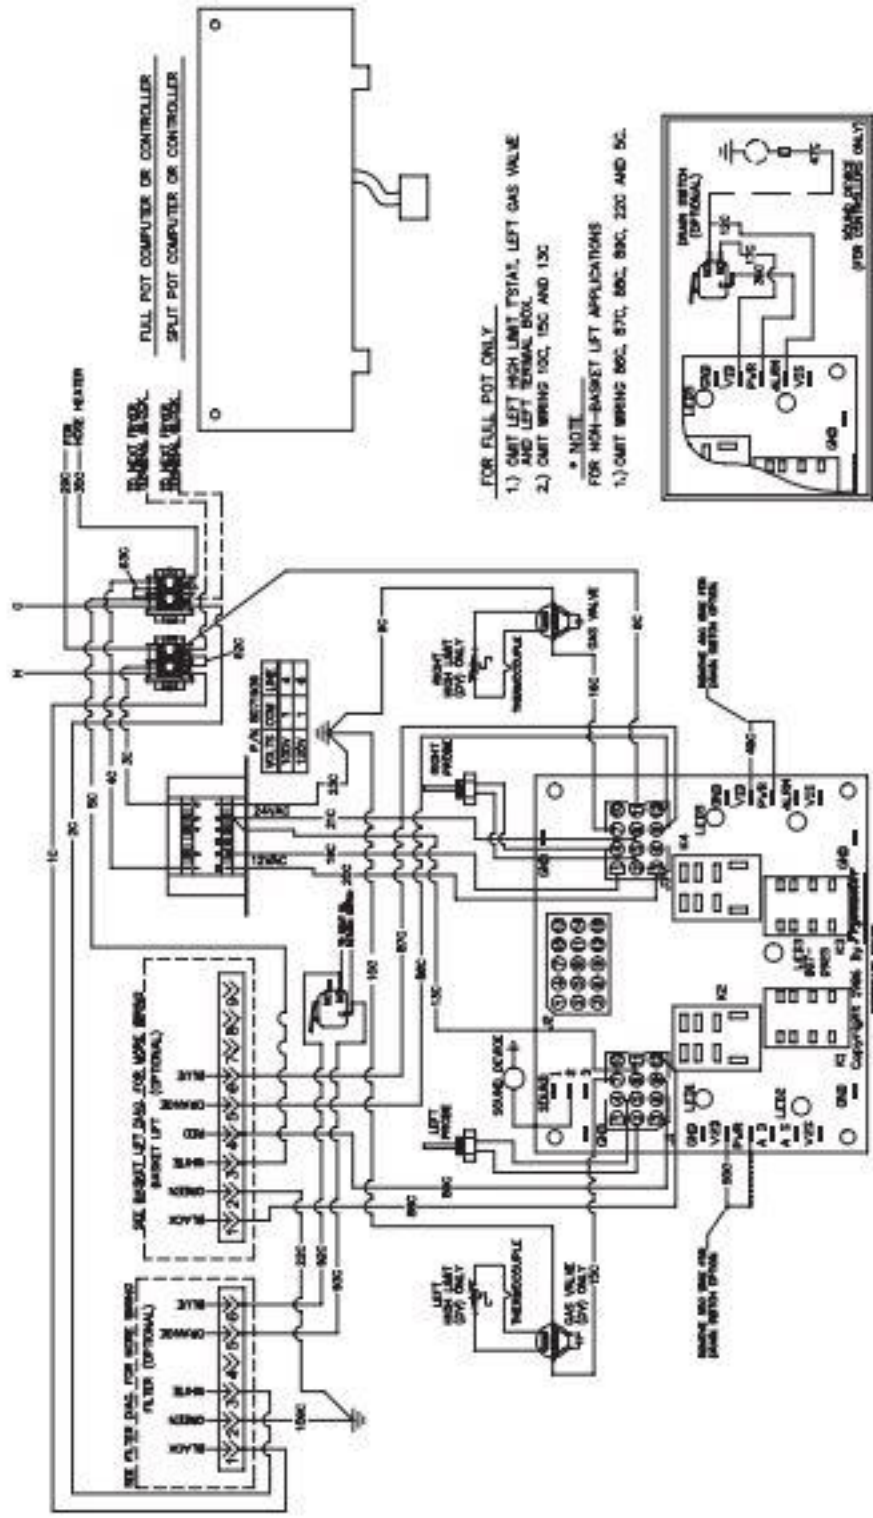

LEFT SIDE

RIGHT SIDE

FOR FULL POT ONLY

- 1.) OMIT LEFT HIGH LIMIT 'P' STA'S, LEFT GAS VALVE AND LEFT THERMAL BOX.
- 2.) OMIT WIRING 100C, 150C AND 130C

*** NOTE**

FOR NON-BASKET LEFT APPLICATIONS

- 1.) OMIT WIRING 80C, 87C, 88C, 89C, 230C AND 50C.