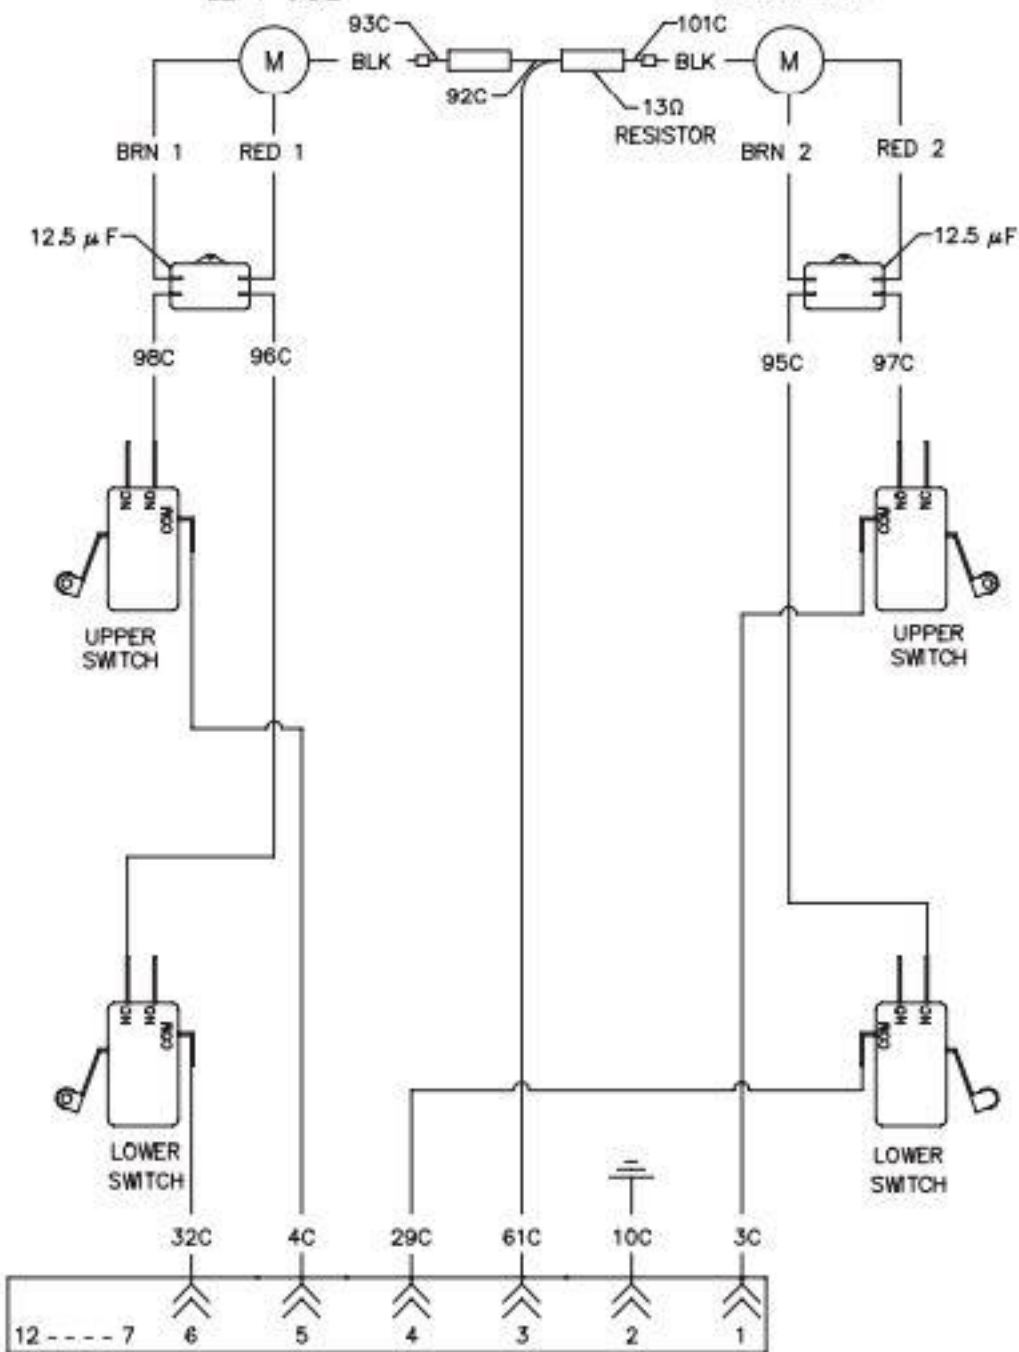

LEFT SIDE

RIGHT SIDE

FOR FULL POT ONLY

- 1.) OMIT LEFT HIGH LIMIT 'P' STA'S, LEFT GAS VALVE AND LEFT THERMAL BOX.
- 2.) OMIT WIRING 100C, 150C AND 130C

*** NOTE**

FOR NON-BASKET LEFT APPLICATIONS

- 1.) OMIT WIRING 80C, 87C, 88C, 89C, 230C AND 50C.