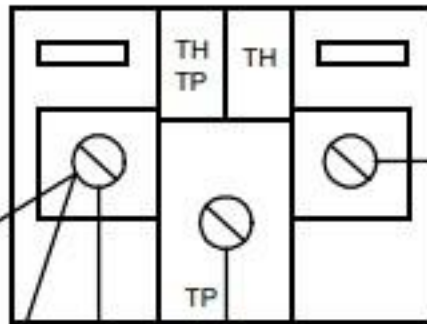

Combination Gas Valve

Black

Black

Black

Operating
Thermostat

Red

Safety Valve

Red