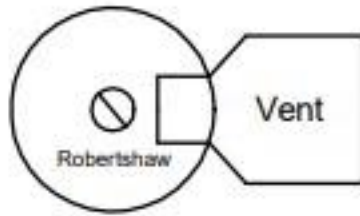

Combination Gas Valve

Black

Black

Black

Operating
Thermostat

Red

Safety Valve

Red