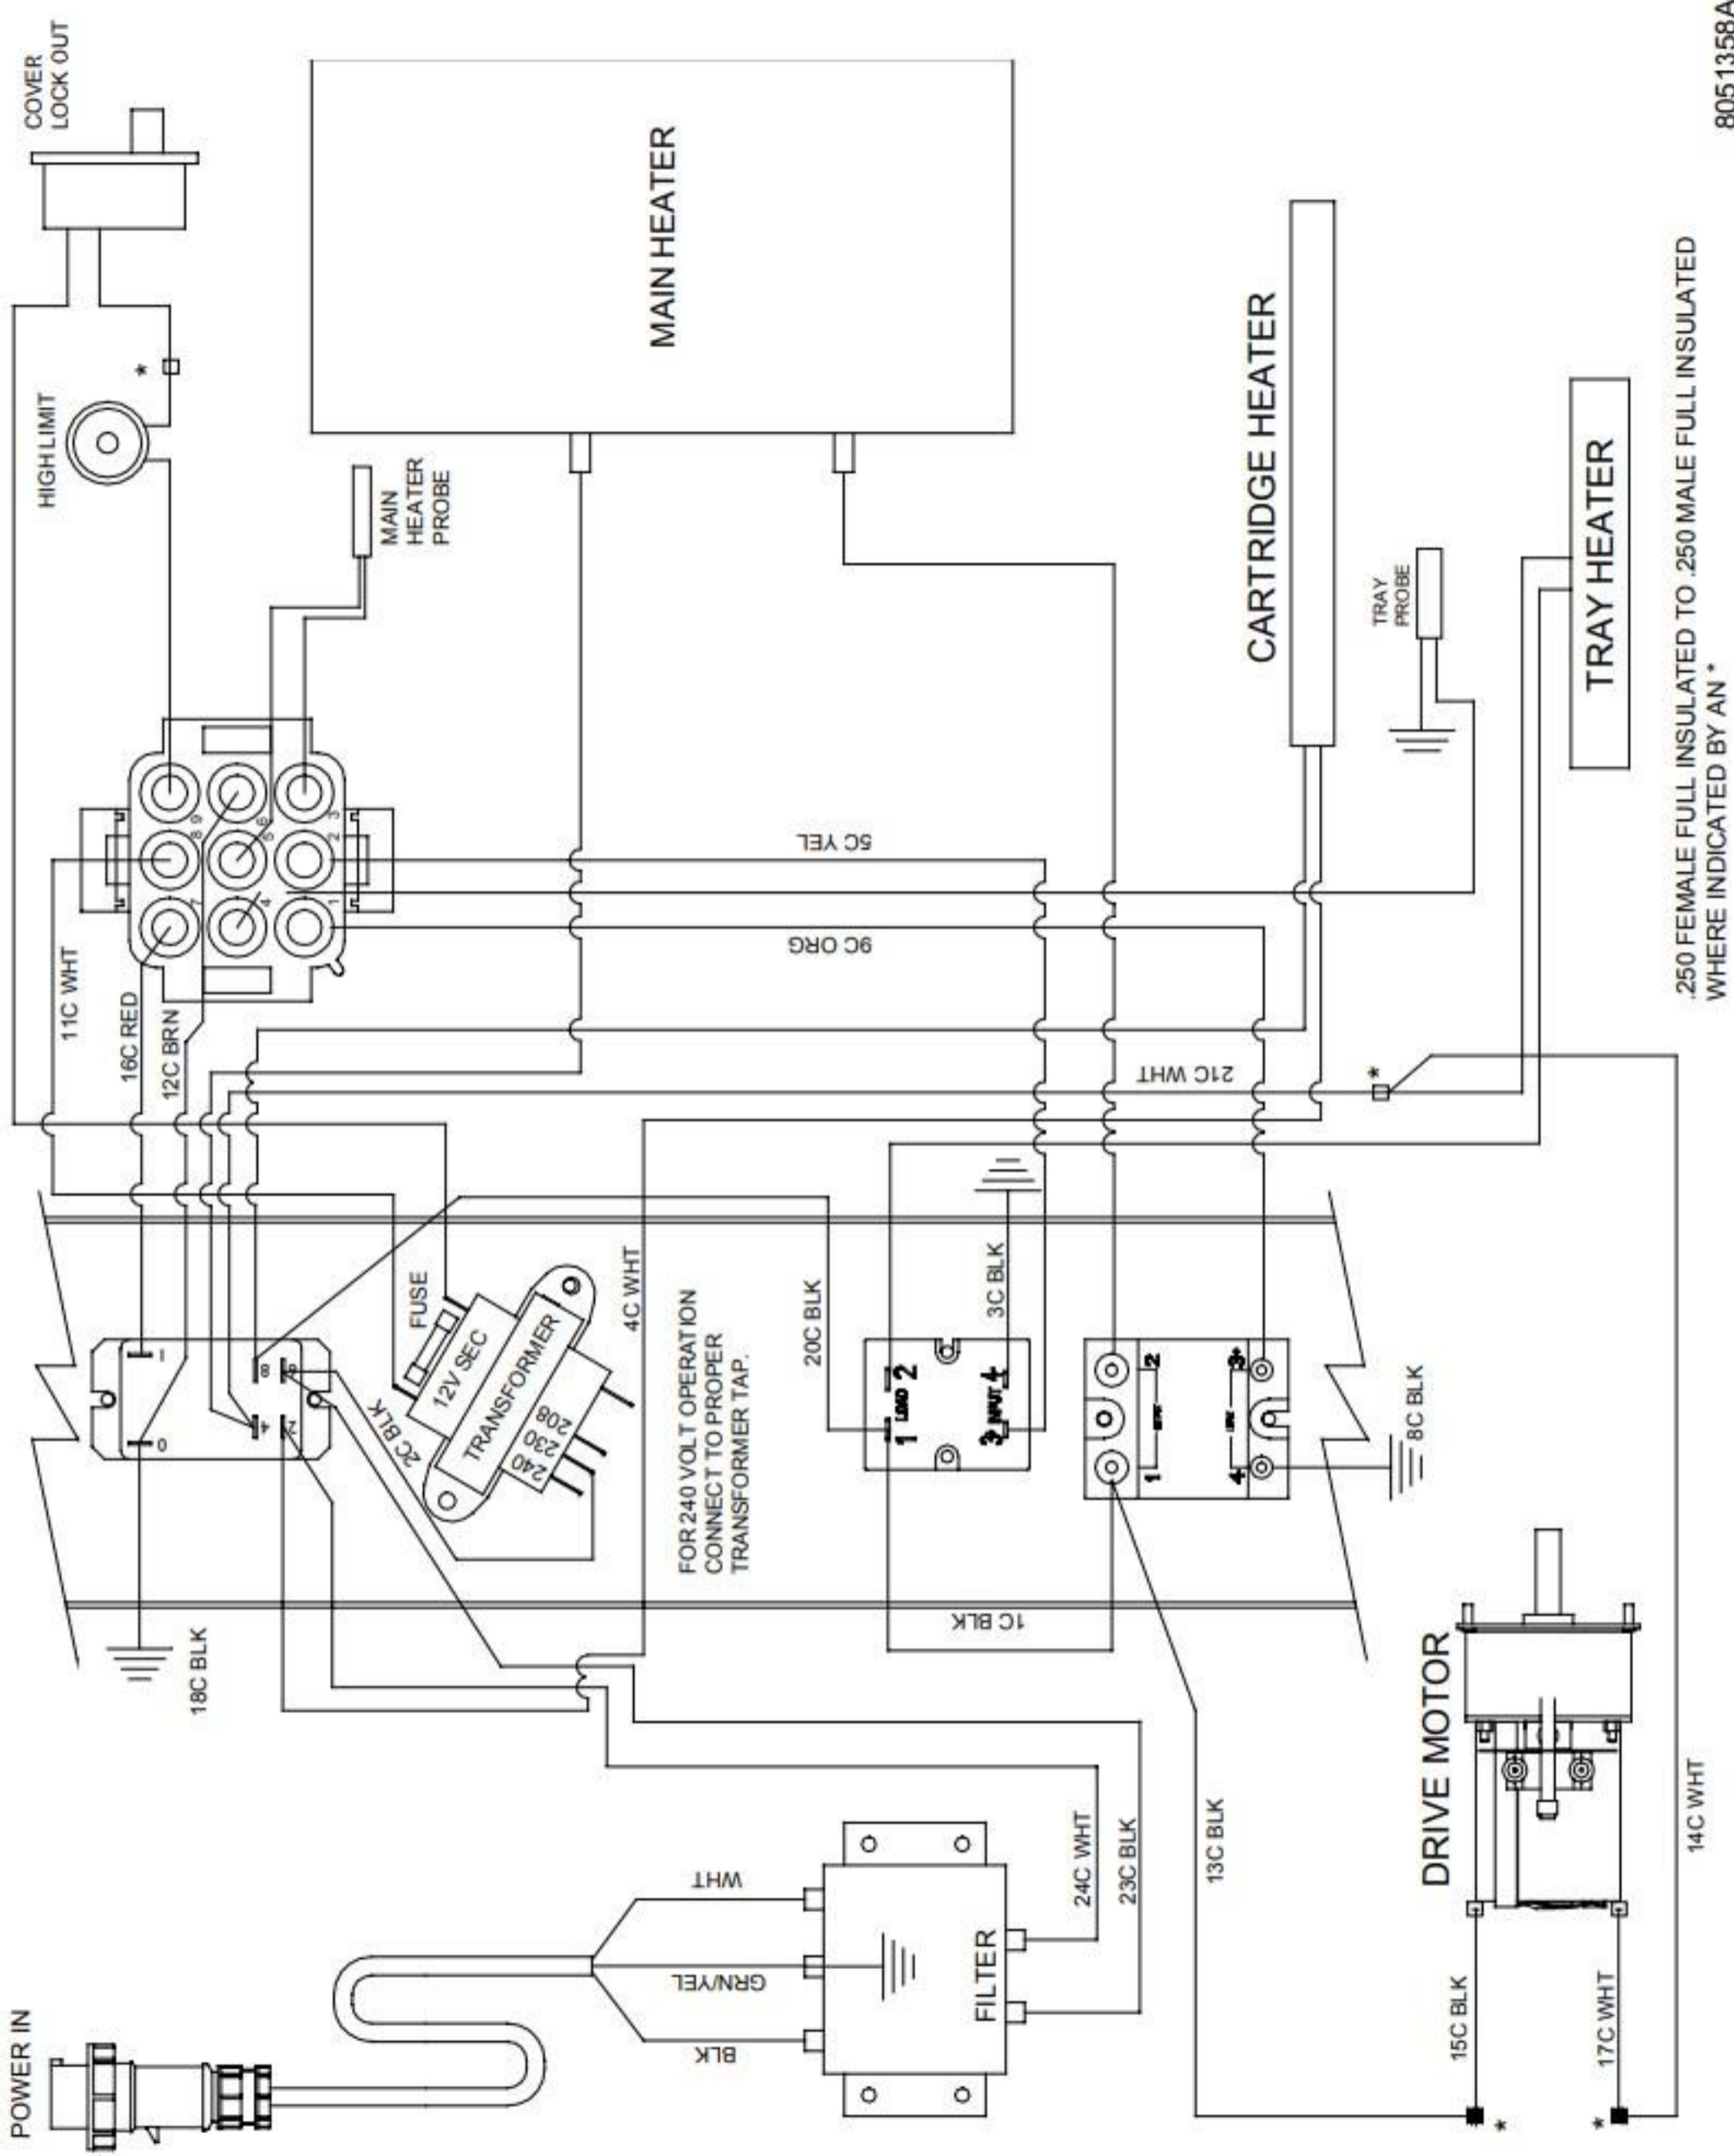

\*.250 FEMALE FULL INSULATED TO .250 MALE FULL INSULATED WHERE INDICATED BY AN \*

.250 FEMALE FULL INSULATED TO .250 MALE FULL INSULATED WHERE INDICATED BY AN \*

# LINE VOLTAGE

LINE FILTER (AUSTRALIAN TOASTERS ONLY)