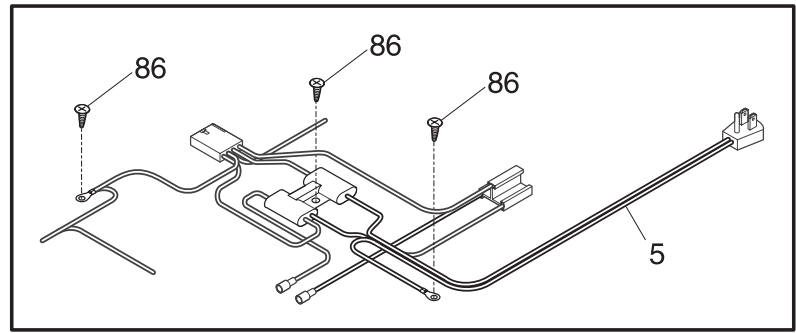

---

POS. NO	PART NO.	DESCRIPTION
1	216481001	Gasket-door, white
2	5303925107	Lock Assy
5 #	216702900	Key, lock
9	216829800	Panel-lid
10	216923001	Plug button, 1/4", white
11	216117928	Panel-lid
*	5303161215	Screw, ph truss head, 8-18AB x 0.500
14	216822900	Switch, light/lamp, ramp
15	216846400	Light Bulb/Lamp
16	216817600	Socket, light/lamp, 25 W
18	216205001	Handle, white
23	5308002706	Light-signal, amber
27	5303212828	Clip, panel mtg
34	5303296969	Shield, lid lamp
36	5309948955	Clip-panel
40	216922700	Fastener, .330 dia stud, handle, (2)
46	216707800	Screw, PH, 8-32 x 1/2, wiring harness
47	216816700	Harness-lid/defrost
56	216694200	Cap, sig light seal
*	5303917276	Insulation-door, fiberglass, (bulk)

**CABINET**

P08C0648

**CABINET**

POS. NO	PART NO.	DESCRIPTION
1	216117700	Catch-lock
3	216502600	Plug, drain, interior
4	216073900	Plug, drain, exterior
6	216855704	Breaker-hinge side, white
7	216855705	Breaker-lock side, white
11	216855706	Breaker-ends, white
12A	216373000	Frame-nameplate
18	216707200	Knob, temp control
21 #	216787700	Control-temperature
27	216337700	Screw, hex washer head, 10-24 x 0.500
28	216478800	Hinge Assy
30	216105500	Breaker-corners, white
59	216848200	Basket
71	131168200	Screw, pan head, 8-18B x 0.31
75	216782000	Panel-access, white
*	5303305324	Paint, touch-up, white
*	216794004	Energy Guide

**SYSTEM**

P08S0311

**SYSTEM**

---

POS. NO	PART NO.	DESCRIPTION
1 #	<a href="#">5300120781</a>	Condenser
4	216634500	Drier-filter
5	216818400	Harness-main
*	216707800	Screw, PH, 8-32 x 1/2, wiring harness
22	216056400	Clip, compressor mtg, SPRING
27	5308002681	Grommet, compressor
29 #	<a href="#">216944500</a>	Compressor, w/o electricals
30	216649314	Controller
32	216649200	Clip, controller
55 #	<a href="#">218909912</a>	Capacitor-run, 220 VAC, 12 microfarad
86	216707700	Screw, 8-18 X 1/2