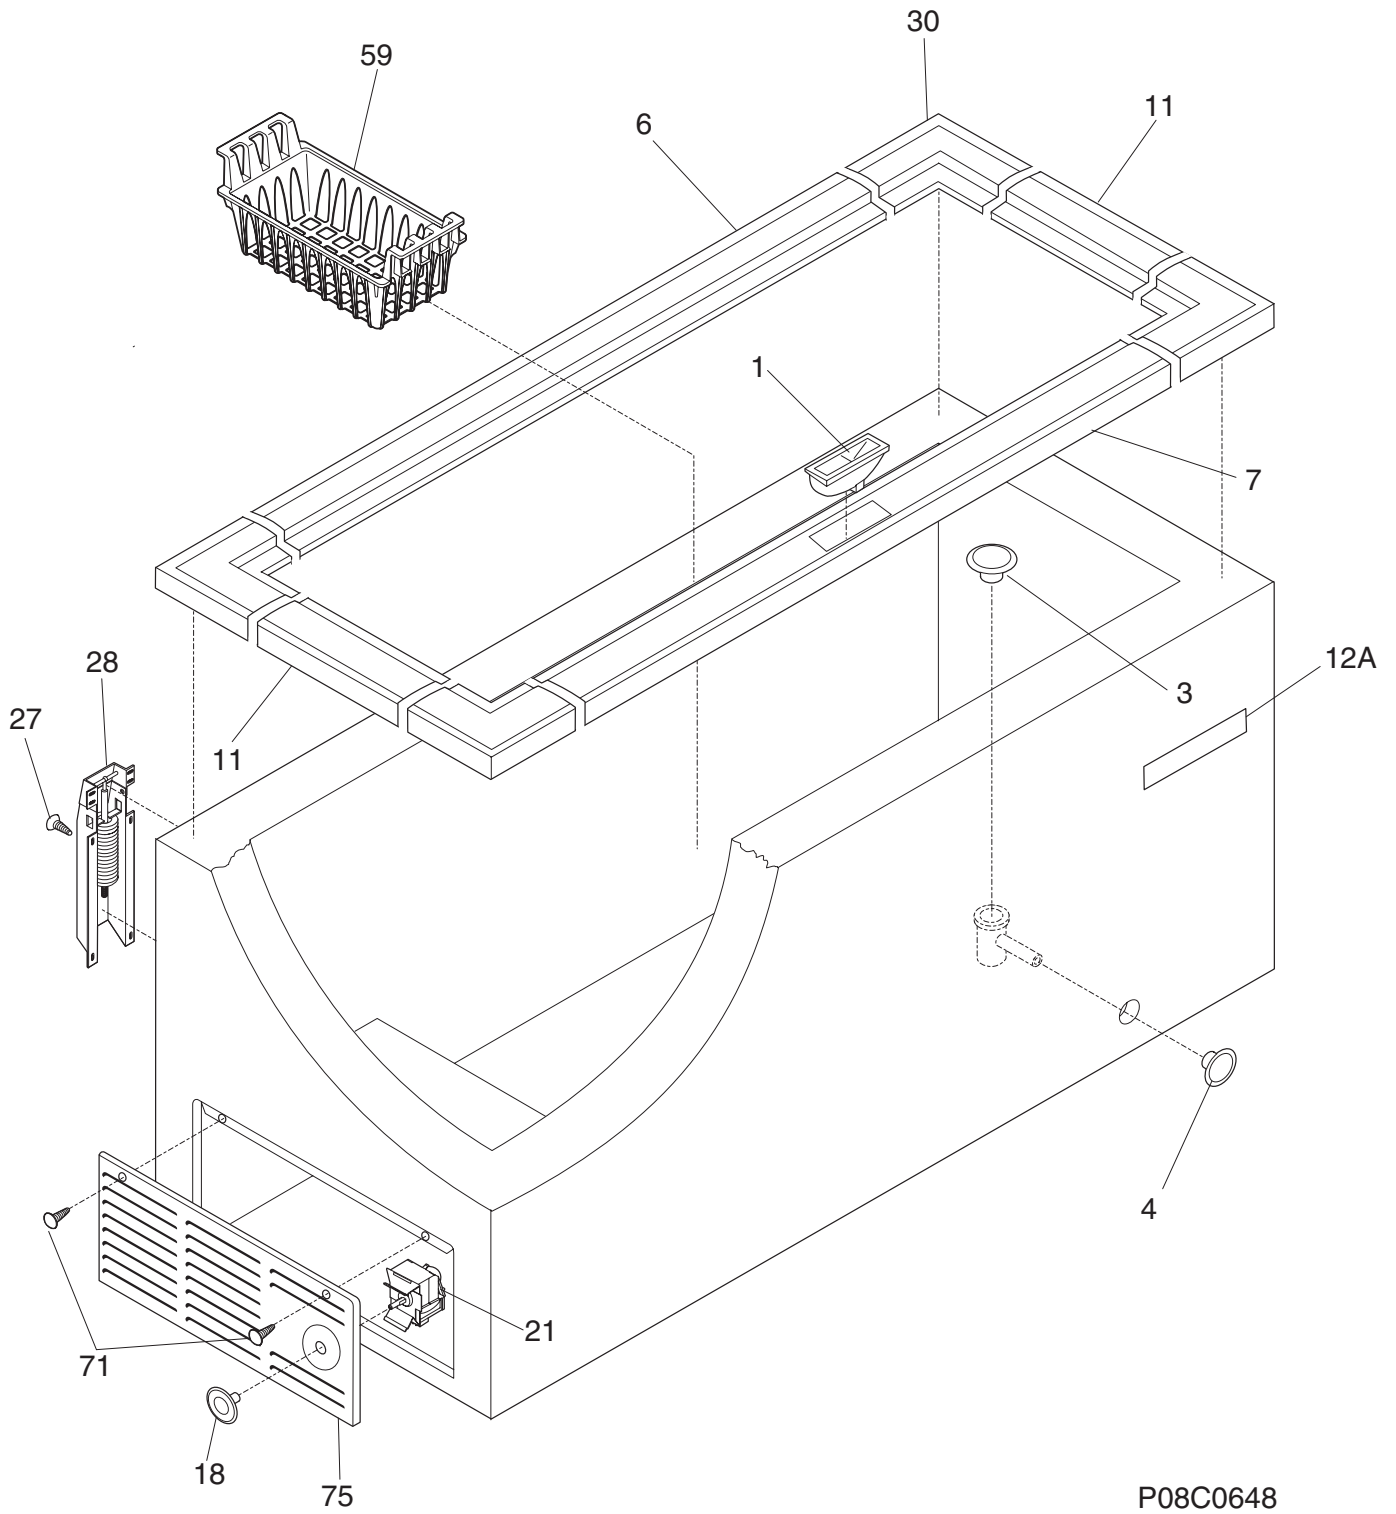

Publication No.  
**5995415261**  
04/08/18  
(EN/SERVICE/MLR)  
365

**FREEZER CHEST**

Model No.  
**CFC09M4AW**

Copyright © 2004 Electrolux Home Products, Inc.  
All rights reserved.

DOOR

P08D0309

---

**DOOR**

---

POS. NO	PART NO.	DESCRIPTION
1	216481001	Gasket-door, white
2	5303925107	Lock Assy
5 #	216702900	Key, lock
9	216829800	Panel-lid
10	216923001	Plug button, 1/4", white
11	216117928	Panel-lid
*	5303161215	Screw, ph truss head, 8-18AB x 0.500
14	216822900	Switch, light/lamp, ramp
15	216846400	Light Bulb/Lamp
16	216817600	Socket, light/lamp, 25 W
18	216205001	Handle, white
23	5308002706	Light-signal, amber
27	5303212828	Clip, panel mtg
34	5303296969	Shield, lid lamp
36	5309948955	Clip-panel
40	216922700	Fastener, .330 dia stud, handle, (2)
46	216707800	Screw, PH, 8-32 x 1/2, wiring harness
47	216816700	Harness-lid/defrost
56	216694200	Cap, sig light seal
*	5303917276	Insulation-door, fiberglass, (bulk)

**CABINET**

P08C0648

**CABINET**

POS. NO	PART NO.	DESCRIPTION
1	216117700	Catch-lock
3	216502600	Plug, drain, interior
4	216073900	Plug, drain, exterior
6	216855704	Breaker-hinge side, white
7	216855705	Breaker-lock side, white
11	216855706	Breaker-ends, white
12A	216373000	Frame-nameplate
18	216707200	Knob, temp control
21 #	216787700	Control-temperature
27	216337700	Screw, hex washer head, 10-24 x 0.500
28	216478800	Hinge Assy
30	216105500	Breaker-corners, white
59	216848200	Basket
71	131168200	Screw, pan head, 8-18B x 0.31
75	216782000	Panel-access, white
*	5303305324	Paint, touch-up, white
*	216794004	Energy Guide