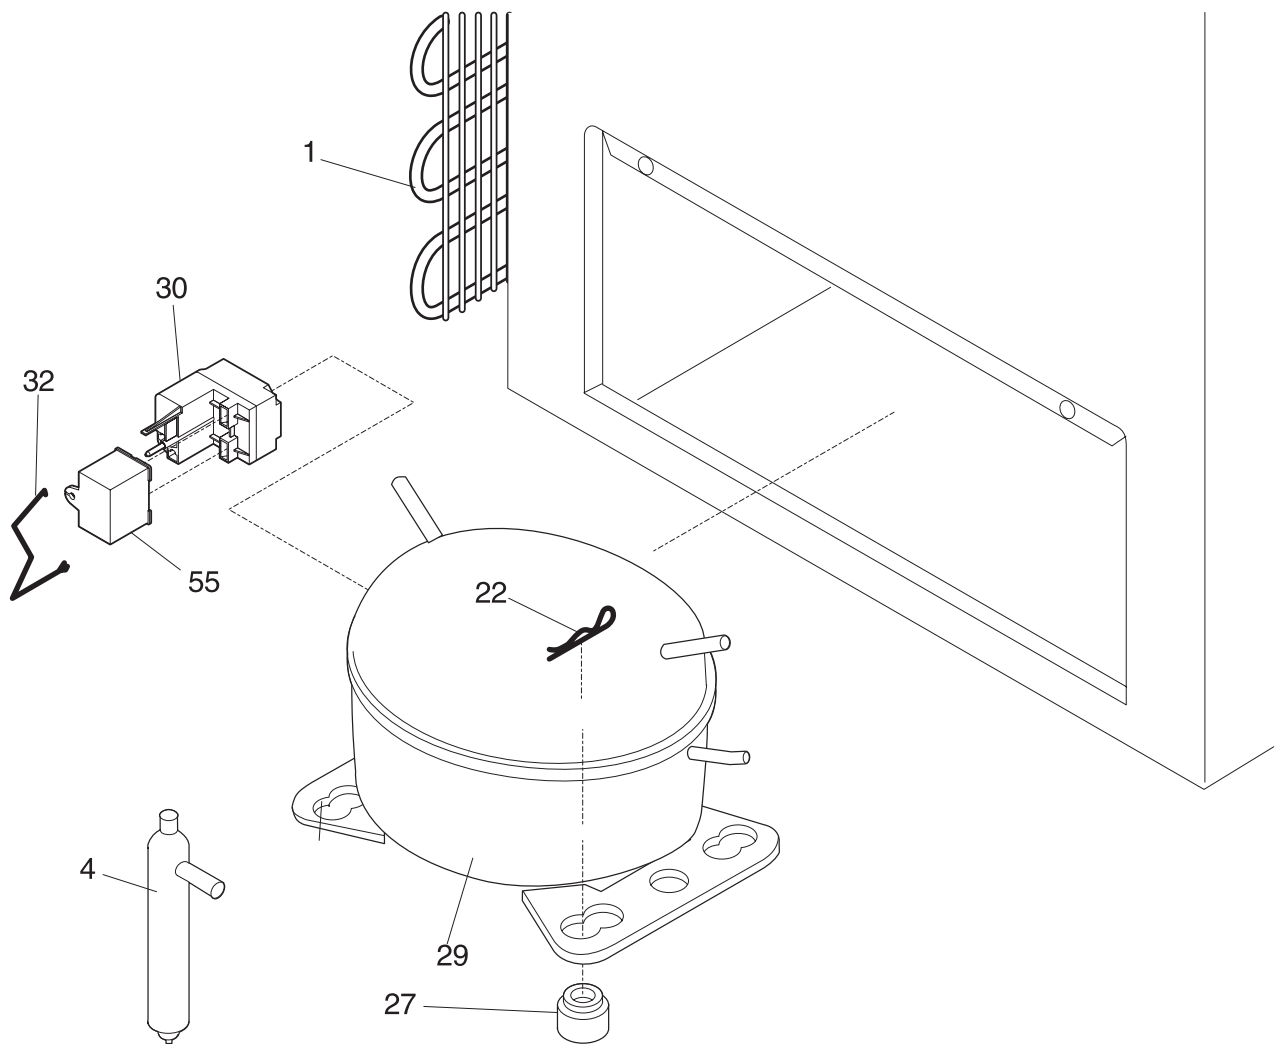

---

POS. NO	PART NO.	DESCRIPTION
1	216481001	Gasket-door, white
2	5303925107	Lock Assy
5 #	216702900	Key, lock
9	216829800	Panel-lid
10	216923001	Plug button, 1/4", white
11	216117928	Panel-lid
*	5303161215	Screw, ph truss head, 8-18AB x 0.500
14	216822900	Switch, light/lamp, ramp
15	216846400	Light Bulb/Lamp
16	216817600	Socket, light/lamp, 25 W
18	216205001	Handle, white
23	5308002706	Light-signal, amber
27	5303212828	Clip, panel mtg
34	5303296969	Shield, lid lamp
36	5309948955	Clip-panel
40	216922700	Fastener, .330 dia stud, handle, (2)
46	216707800	Screw, PH, 8-32 x 1/2, wiring harness
47	216816700	Harness-lid/defrost
56	216694200	Cap, sig light seal
*	5303917276	Insulation-door, fiberglass, (bulk)

**CABINET**

P08C0648

**CABINET**

POS. NO	PART NO.	DESCRIPTION
1	216117700	Catch-lock
3	216502600	Plug, drain, interior
4	216073900	Plug, drain, exterior
6	216855704	Breaker-hinge side, white
7	216855705	Breaker-lock side, white
11	216855706	Breaker-ends, white
12A	216373000	Frame-nameplate
18	216707200	Knob, temp control
21 #	216787700	Control-temperature
27	216337700	Screw, hex washer head, 10-24 x 0.500
28	216478800	Hinge Assy
30	216105500	Breaker-corners, white
59	216848200	Basket
71	131168200	Screw, pan head, 8-18B x 0.31
75	216782000	Panel-access, white
*	5303305324	Paint, touch-up, white
*	216794004	Energy Guide

**SYSTEM**

P08S0311

**SYSTEM**

---

POS. NO	PART NO.	DESCRIPTION
1 #	<a href="#">5300120781</a>	Condenser
4	216634500	Drier-filter
5	216818400	Harness-main
*	216707800	Screw, PH, 8-32 x 1/2, wiring harness
22	216056400	Clip, compressor mtg, SPRING
27	5308002681	Grommet, compressor
29 #	<a href="#">216944500</a>	Compressor, w/o electricals
30	216649314	Controller
32	216649200	Clip, controller
55 #	<a href="#">218909912</a>	Capacitor-run, 220 VAC, 12 microfarad
86	216707700	Screw, 8-18 X 1/2