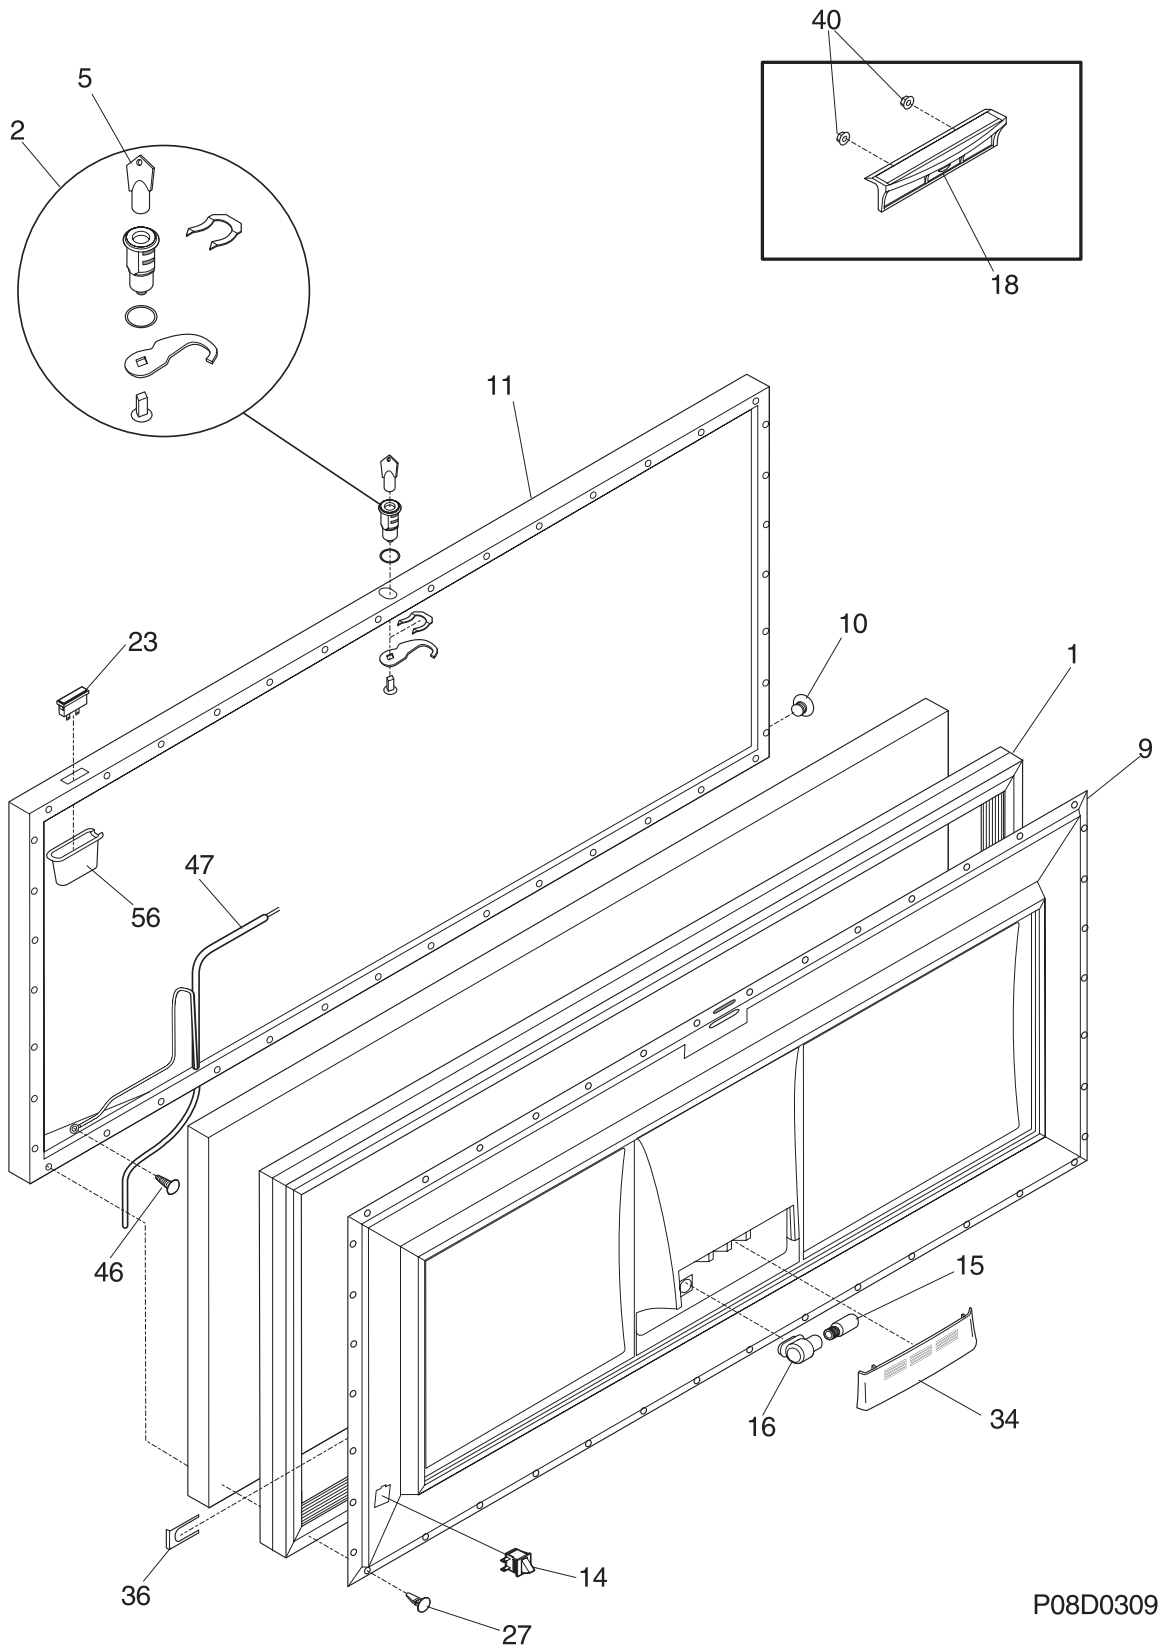

DOOR

P08D0309

DOOR

POS. NO	PART NO.	DESCRIPTION
1	216481001	Gasket-door, white
2	5303925107	Lock Assy
5 #	216702900	Key, lock
9	216829800	Panel-lid
10	216923001	Plug button, 1/4", white
11	216117928	Panel-lid
*	5303161215	Screw, ph truss head, 8-18AB x 0.500
14	216822900	Switch, light/lamp, ramp
15	216846400	Light Bulb/Lamp
16	216817600	Socket, light/lamp, 25 W
18	216205001	Handle, white
23	5308002706	Light-signal, amber
27	5303212828	Clip, panel mtg
34	5303296969	Shield, lid lamp
36	5309948955	Clip-panel
40	216922700	Fastener, .330 dia stud, handle, (2)
46	216707800	Screw, PH, 8-32 x 1/2, wiring harness
47	216816700	Harness-lid/defrost
56	216694200	Cap, sig light seal
*	5303917276	Insulation-door, fiberglass, (bulk)