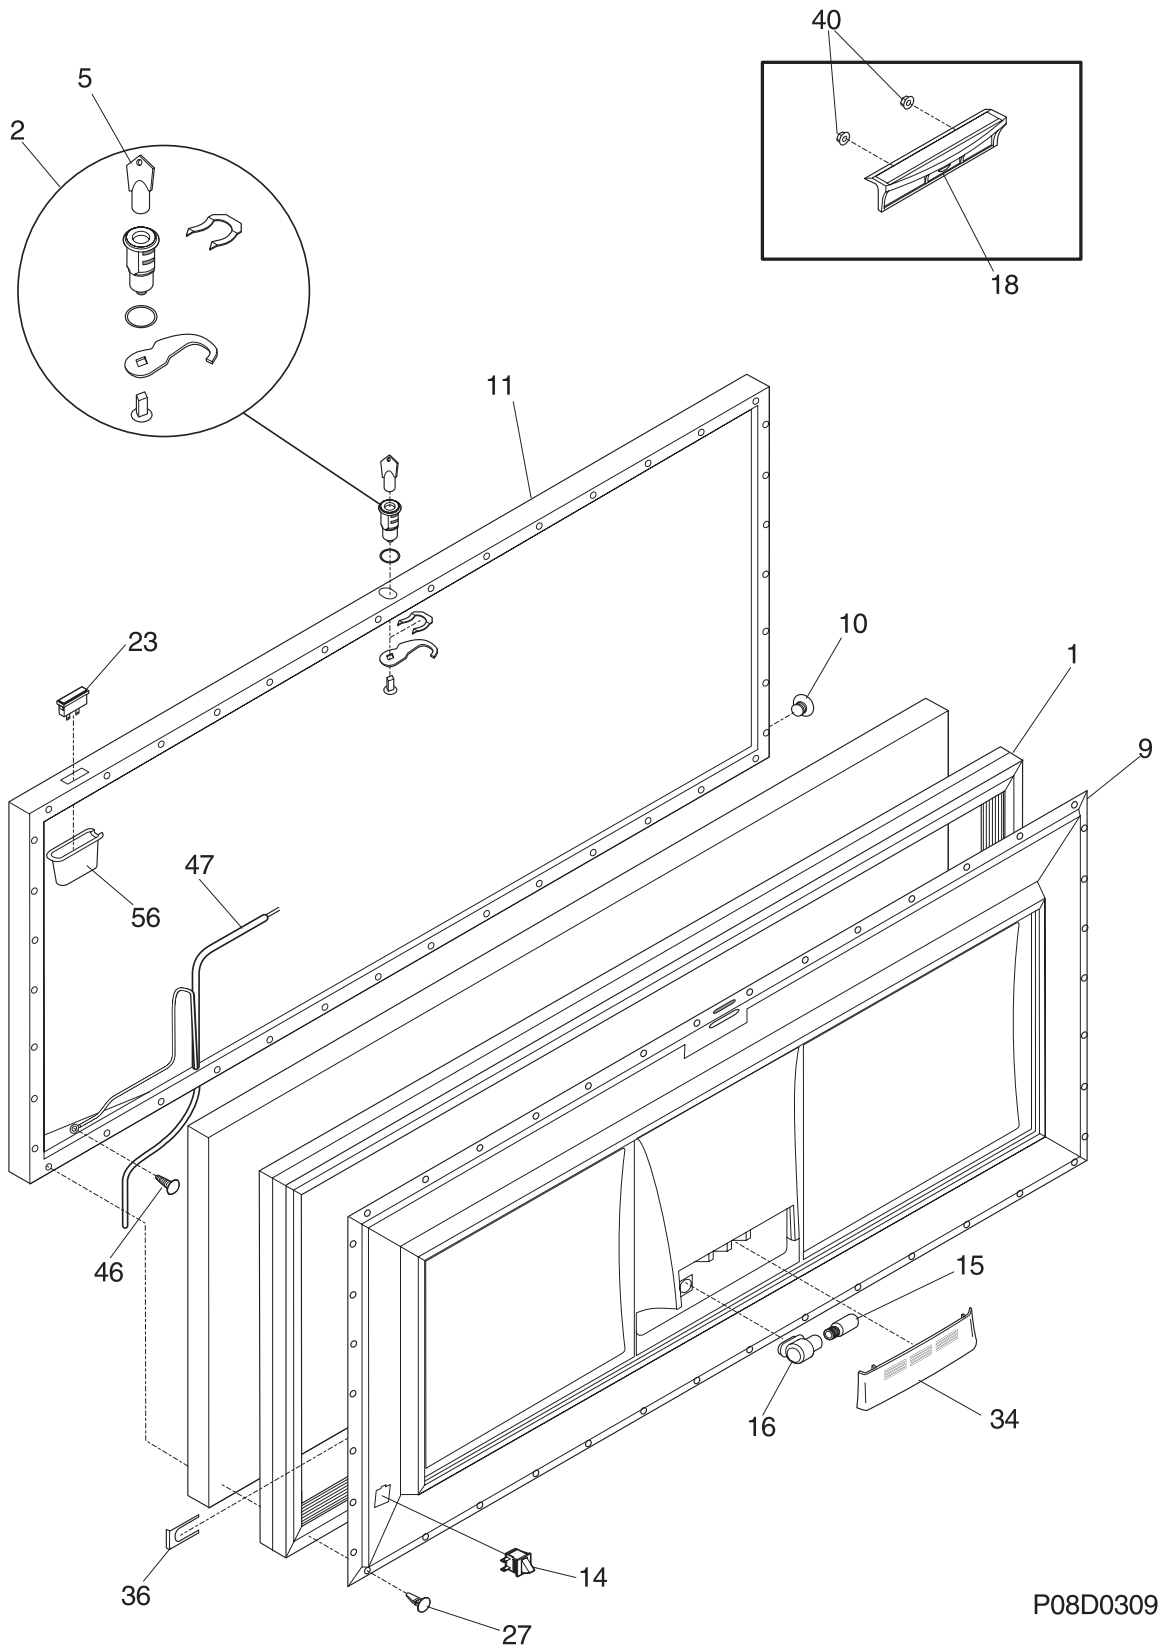

DOOR

P08D0309

DOOR

POS. NO	PART NO.	DESCRIPTION
1	216481001	Gasket-door, white
2	5303925107	Lock Assy
5 #	216702900	Key, lock
9	216829800	Panel-lid
10	216923001	Plug button, 1/4", white
11	216117928	Panel-lid
*	5303161215	Screw, ph truss head, 8-18AB x 0.500
14	216822900	Switch, light/lamp, ramp
15	216846400	Light Bulb/Lamp
16	216817600	Socket, light/lamp, 25 W
18	216205001	Handle, white
23	5308002706	Light-signal, amber
27	5303212828	Clip, panel mtg
34	5303296969	Shield, lid lamp
36	5309948955	Clip-panel
40	216922700	Fastener, .330 dia stud, handle, (2)
46	216707800	Screw, PH, 8-32 x 1/2, wiring harness
47	216816700	Harness-lid/defrost
56	216694200	Cap, sig light seal
*	5303917276	Insulation-door, fiberglass, (bulk)

CABINET

P08C0648

CABINET

POS. NO	PART NO.	DESCRIPTION
1	216117700	Catch-lock
3	216502600	Plug, drain, interior
4	216073900	Plug, drain, exterior
6	216855704	Breaker-hinge side, white
7	216855705	Breaker-lock side, white
11	216855706	Breaker-ends, white
12A	216373000	Frame-nameplate
18	216707200	Knob, temp control
21 #	216787700	Control-temperature
27	216337700	Screw, hex washer head, 10-24 x 0.500
28	216478800	Hinge Assy
30	216105500	Breaker-corners, white
59	216848200	Basket, (2)
71	131168200	Screw, pan head, 8-18B x 0.31
75	216782000	Panel-access, white
*	5303305324	Paint, touch-up, white
*	216794004	Energy Guide