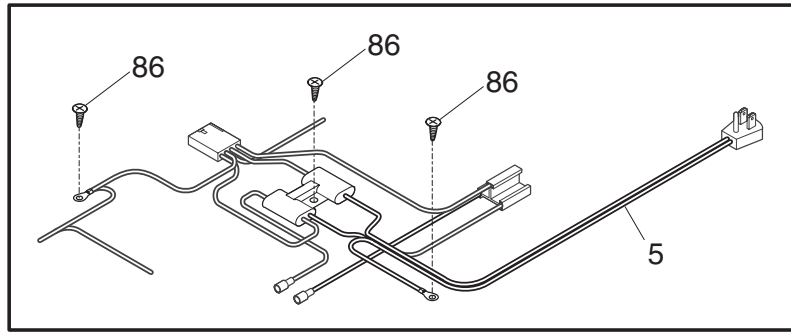

DOOR

P08D0309

DOOR

POS. NO	PART NO.	DESCRIPTION
1	216481001	Gasket-door, white
2	5303925107	Lock Assy
5 #	216702900	Key, lock
9	216829800	Panel-lid
10	216923001	Plug button, 1/4", white
11	216117928	Panel-lid
*	5303161215	Screw, ph truss head, 8-18AB x 0.500
14	216822900	Switch, light/lamp, ramp
15	216846400	Light Bulb/Lamp
16	216817600	Socket, light/lamp, 25 W
18	216205001	Handle, white
23	5308002706	Light-signal, amber
27	5303212828	Clip, panel mtg
34	5303296969	Shield, lid lamp
36	5309948955	Clip-panel
40	216922700	Fastener, .330 dia stud, handle, (2)
46	216707800	Screw, PH, 8-32 x 1/2, wiring harness
47	216816700	Harness-lid/defrost
56	216694200	Cap, sig light seal
*	5303917276	Insulation-door, fiberglass, (bulk)

CABINET

P08C0648

CABINET

POS. NO	PART NO.	DESCRIPTION
1	216117700	Catch-lock
3	216502600	Plug, drain, interior
4	216073900	Plug, drain, exterior
6	216855704	Breaker-hinge side, white
7	216855705	Breaker-lock side, white
11	216855706	Breaker-ends, white
12A	216373000	Frame-nameplate
18	216707200	Knob, temp control
21 #	216787700	Control-temperature
27	216337700	Screw, hex washer head, 10-24 x 0.500
28	216478800	Hinge Assy
30	216105500	Breaker-corners, white
59	216848200	Basket, (2)
71	131168200	Screw, pan head, 8-18B x 0.31
75	216782000	Panel-access, white
*	5303305324	Paint, touch-up, white
*	216794004	Energy Guide

SYSTEM

P08S0360

SYSTEM

POS. NO	PART NO.	DESCRIPTION
1 #	5300120781	Condenser
4 #	216938600	Drier-filter
5 #	216952200	Harness-main
*	216707800	Screw, PH, 8-32 x 1/2, wiring harness
22	216056400	Clip, compressor mtg, SPRING
27	5308002681	Grommet, compressor
29 #	216966300	Compressor, w/o electricals
30	216954200	Controller, compressor, 5 speed
32	216954300	Clip, controller
55	218909911	Capacitor-run
86	216707700	Screw, 8-18 X 1/2