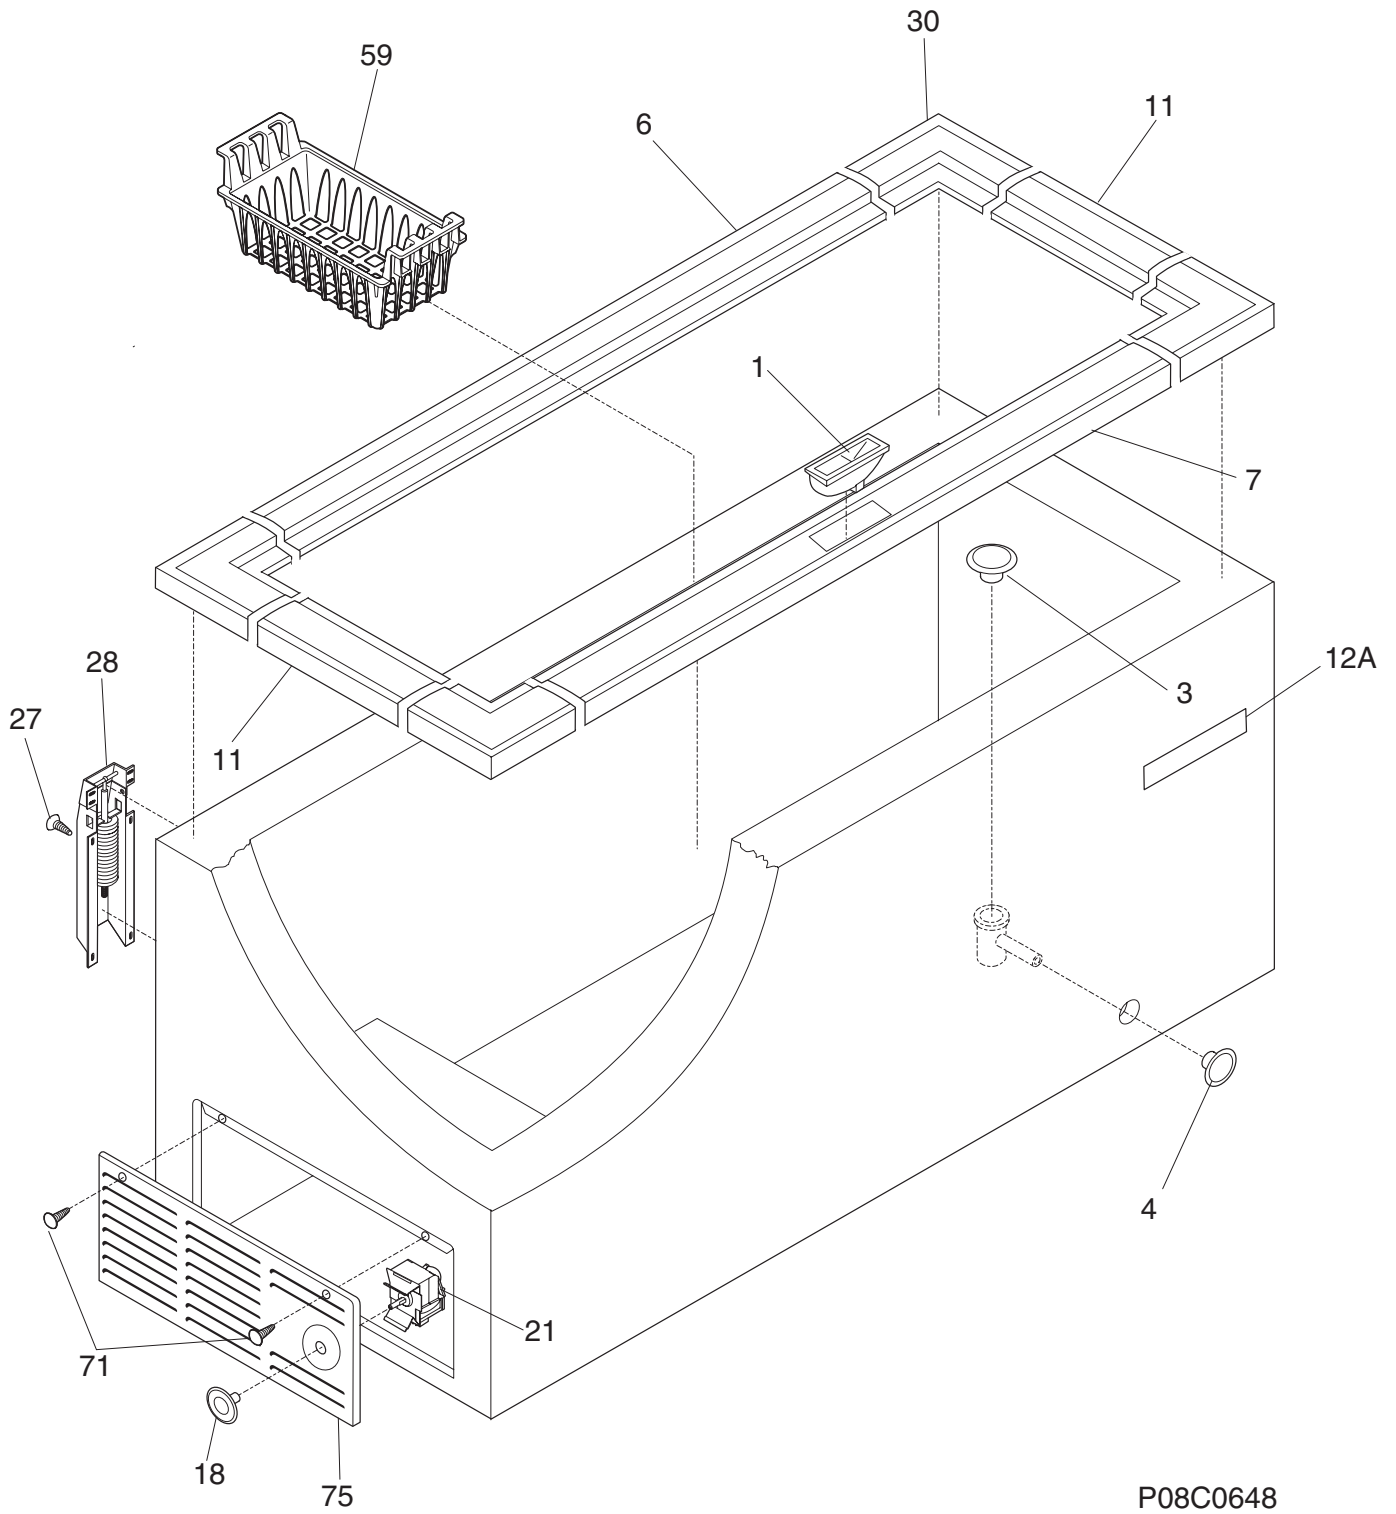

DOOR

P08D0309

DOOR

POS. NO	PART NO.	DESCRIPTION
1	216481001	Gasket-door, white
2	5303925107	Lock Assy
5 #	216702900	Key, lock
9	216829800	Panel-lid
10	216923001	Plug button, 1/4", white
11	216117928	Panel-lid
*	5303161215	Screw, ph truss head, 8-18AB x 0.500
14	216822900	Switch, light/lamp, ramp
15	216846400	Light Bulb/Lamp
16	216817600	Socket, light/lamp, 25 W
18	216205001	Handle, white
23	5308002706	Light-signal, amber
27	5303212828	Clip, panel mtg
34	5303296969	Shield, lid lamp
36	5309948955	Clip-panel
40	216922700	Fastener, .330 dia stud, handle, (2)
46	216707800	Screw, PH, 8-32 x 1/2, wiring harness
47	216816700	Harness-lid/defrost
56	216694200	Cap, sig light seal
*	5303917276	Insulation-door, fiberglass, (bulk)

CABINET

P08C0648

CABINET

POS. NO	PART NO.	DESCRIPTION
1	216117700	Catch-lock
3	216502600	Plug, drain, interior
4	216073900	Plug, drain, exterior
6	216855704	Breaker-hinge side, white
7	216855705	Breaker-lock side, white
11	216855706	Breaker-ends, white
12A	216373000	Frame-nameplate
18	216707200	Knob, temp control
21 #	216787700	Control-temperature
27	216337700	Screw, hex washer head, 10-24 x 0.500
28	216478800	Hinge Assy
30	216105500	Breaker-corners, white
59	216848200	Basket, (2)
71	131168200	Screw, pan head, 8-18B x 0.31
75	216782000	Panel-access, white
*	5303305324	Paint, touch-up, white
*	216794004	Energy Guide

SYSTEM

P08S0360

SYSTEM

POS. NO	PART NO.	DESCRIPTION
1 #	5300120781	Condenser
4 #	216938600	Drier-filter
5 #	216952200	Harness-main
*	216707800	Screw, PH, 8-32 x 1/2, wiring harness
22	216056400	Clip, compressor mtg, SPRING
27	5308002681	Grommet, compressor
29 #	216966300	Compressor, w/o electricals
30	216954200	Controller, compressor, 5 speed
32	216954300	Clip, controller
55	218909911	Capacitor-run
86	216707700	Screw, 8-18 X 1/2