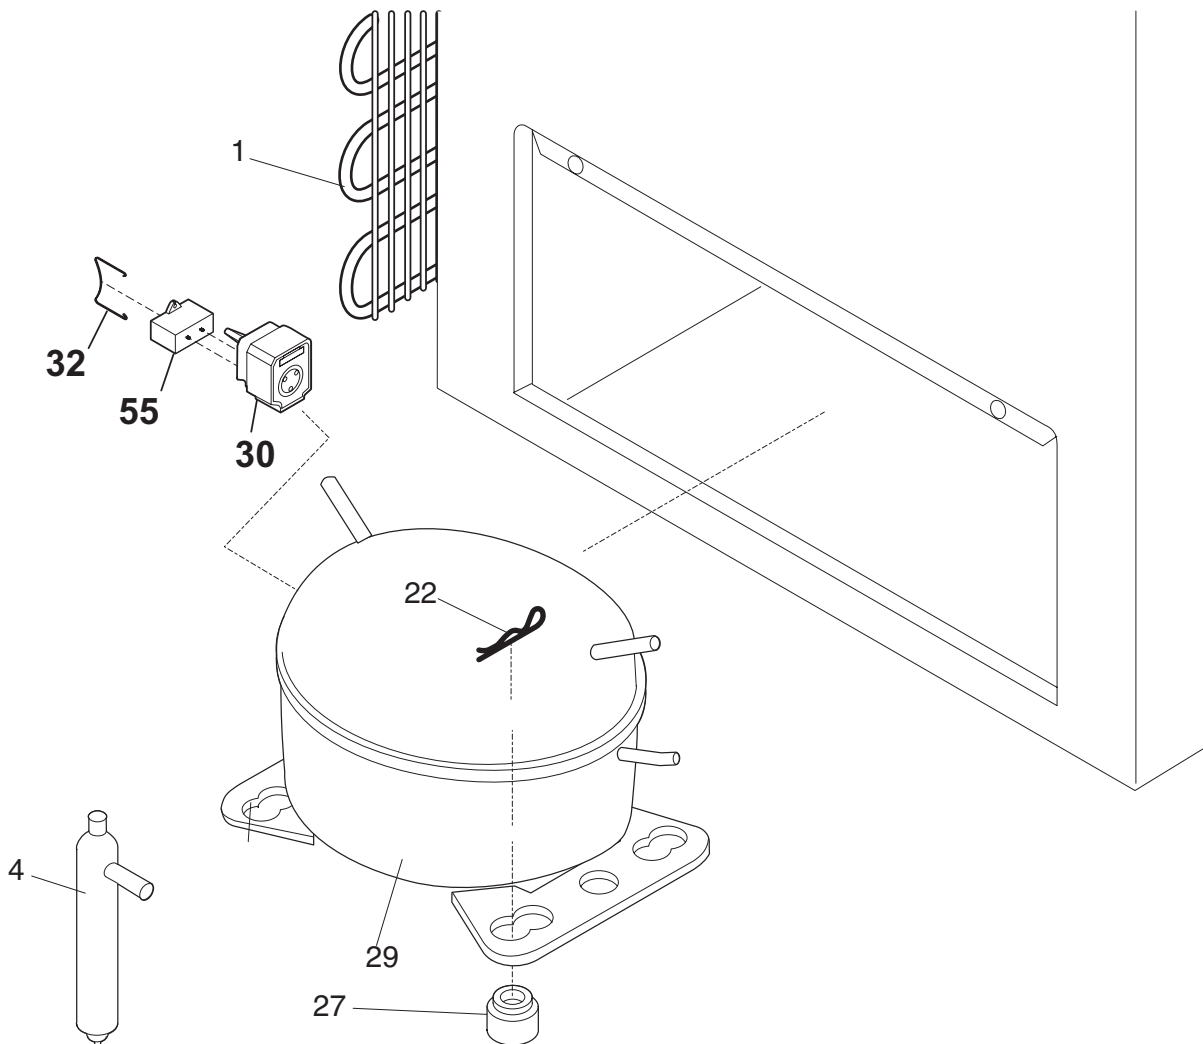

DOOR

P08D0309

DOOR

POS. NO	PART NO.	DESCRIPTION
1	216481001	Gasket-door, white
2	5303925107	Lock Assy
5 #	216702900	Key, lock
9	216829800	Panel-lid
10	216923001	Plug button, 1/4", white
11	216117928	Panel-lid
*	5303161215	Screw, ph truss head, 8-18AB x 0.500
14	216822900	Switch, light/lamp, ramp
15	216846400	Light Bulb/Lamp
16	216817600	Socket, light/lamp, 25 W
18	216205001	Handle, white
23	5308002706	Light-signal, amber
27	5303212828	Clip, panel mtg
34	5303296969	Shield, lid lamp
36	5309948955	Clip-panel
40	216922700	Fastener, .330 dia stud, handle, (2)
46	216707800	Screw, PH, 8-32 x 1/2, wiring harness
47	216816700	Harness-lid/defrost
56	216694200	Cap, sig light seal
*	5303917276	Insulation-door, fiberglass, (bulk)

CABINET

P08C0648

CABINET

POS. NO	PART NO.	DESCRIPTION
1	216117700	Catch-lock
3	216502600	Plug, drain, interior
4	216073900	Plug, drain, exterior
6	216855704	Breaker-hinge side, white
7	216855705	Breaker-lock side, white
11	216855706	Breaker-ends, white
12A	216373000	Frame-nameplate
18	216707200	Knob, temp control
21 #	216787700	Control-temperature
27	216337700	Screw, hex washer head, 10-24 x 0.500
28	216478800	Hinge Assy
30	216105500	Breaker-corners, white
59	216848200	Basket, (2)
71	131168200	Screw, pan head, 8-18B x 0.31
75	216782000	Panel-access, white
*	5303305324	Paint, touch-up, white
*	216794004	Energy Guide

SYSTEM

P08S0360

SYSTEM

POS. NO	PART NO.	DESCRIPTION
1 #	5300120781	Condenser
4 #	216938600	Drier-filter
5 #	216952200	Harness-main
*	216707800	Screw, PH, 8-32 x 1/2, wiring harness
22	216056400	Clip, compressor mtg, SPRING
27	5308002681	Grommet, compressor
29 #	216966300	Compressor, w/o electricals
30	216954200	Controller, compressor, 5 speed
32	216954300	Clip, controller
55	218909911	Capacitor-run
86	216707700	Screw, 8-18 X 1/2