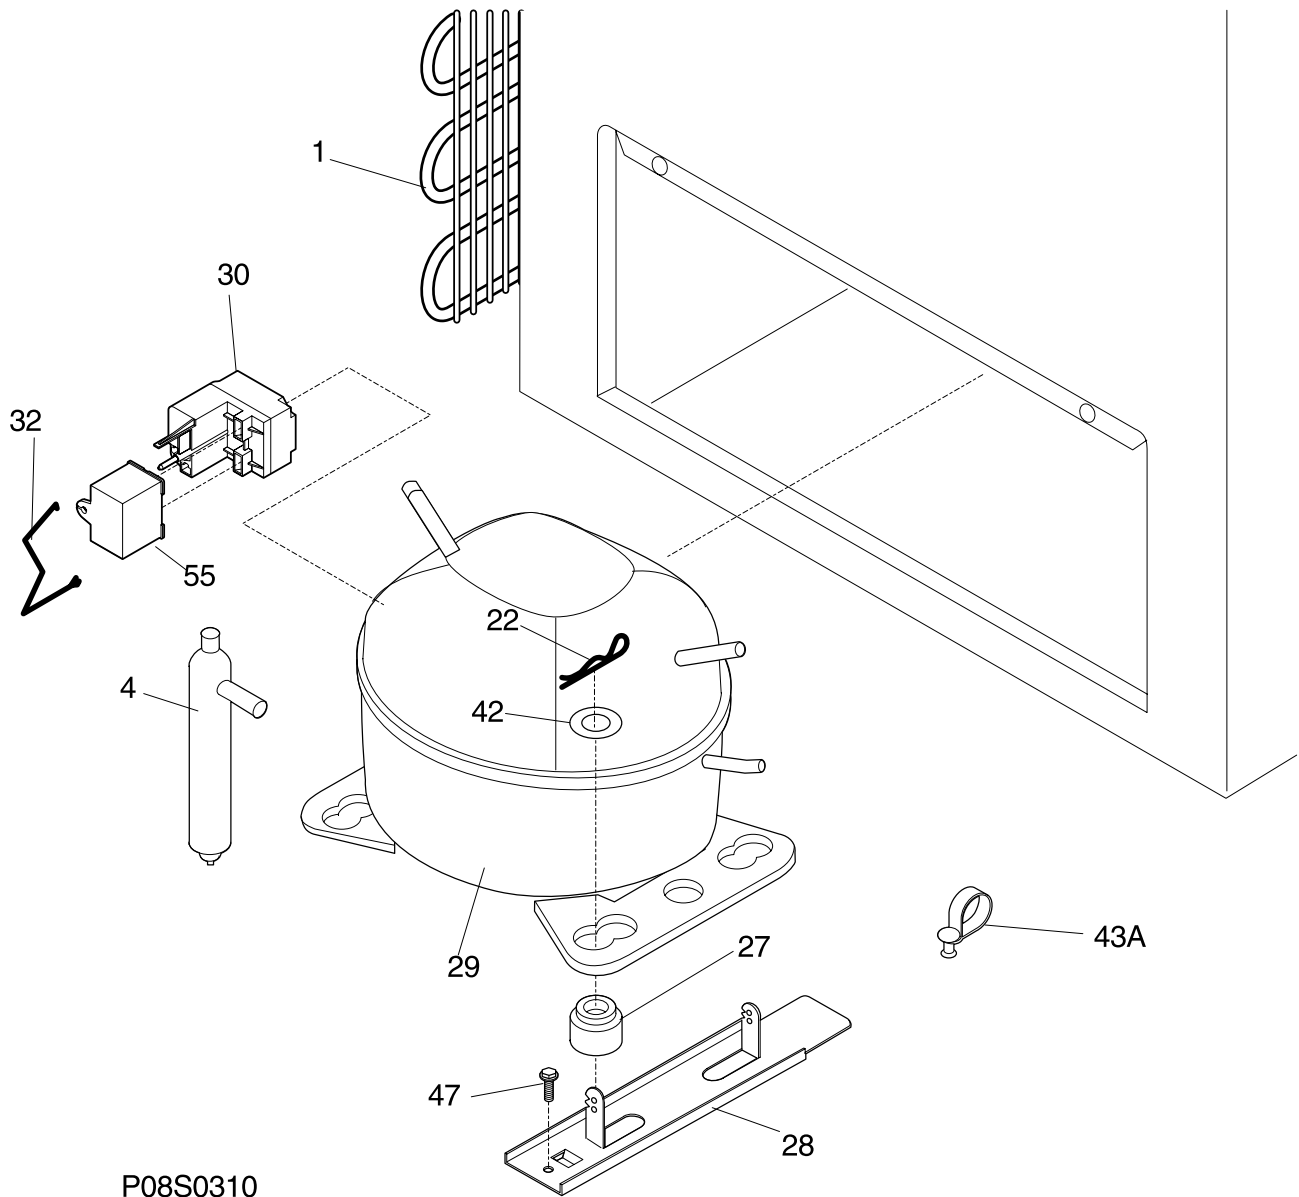

DOOR

P08D0300

DOOR

POS. NO	PART NO	DESCRIPTION
1	216481101	Gasket-door,white
2 #	5303925107	Lock Assy
5 #	216702900	Key,lock
9	216686604	Panel-inner door,frzr
10	216141101	Plug button,white
11	216129822	Panel-lid
14 #	216472300	Switch-light plunger
15 #	216608600	Lamp,light bulb ,40 W ,120 V
16	216684000	Socket-light/lamp
18	216205001	Handle,white
23	216212700	Light-signal,amber
27	5303212828	Clip,panel
34	5303296969	Shield-light
36	5306599968	Plate,backup ,light switch
40	5309948647	Fastener,handle
56	216694200	Sealing cap
*	5303925098	Insulation

CABINET

CABINET

POS. NO	PART NO	DESCRIPTION
1	5303208488	Latch-door
1A	216080800	Support,lock
3	216502600	Plug-drain,interior ,interior
4	216073900	Plug-drain,exterior
6	216110900	Breaker
7	216111500	Breaker,lock side
11	216110800	Breaker,white ,ends
12A	216373000	Frame-nameplate
18	216707200	Knob-control cold
21 #	216714600	Control-temperature
27	216629600	Screw-hinge
28	216039600	Hinge
30	216110700	Breaker,white ,corners
59	216080300	Basket
59*	216080700	Basket,lower ,(2)
62A	131420300	Screw,cr truss head ,8-18AB x 0.750
75	216034301	Panel-access,white
93	5303161215	Screw
100	216081500	Track,basket
*	216802800	Owners guide
*	5303305324	Paint,touch-up ,white

SYSTEM

P08S0310

SYSTEM

POS. NO	PART NO	DESCRIPTION
1	5303925238	Condenser
4	216634500	Drier-filter
5 #	216792300	Harness-main
22	216056400	Clip-spring mtg
27	5308002681	Grommet,compressor
28	5303212615	Support-compressor
29 #	216784300	Compressor,w/o electricals
30	216649313	Controller
32	216649200	Clip,controller
42	216232700	Washer-flat
43A	216629700	Clip-harness
47	216629600	Screw-hinge
55 #	216787800	Capacitor-run
86	216036600	Screw,rwhd (gx-ca) ,8-32 x 1/2
*	5303212614	Clip-harness