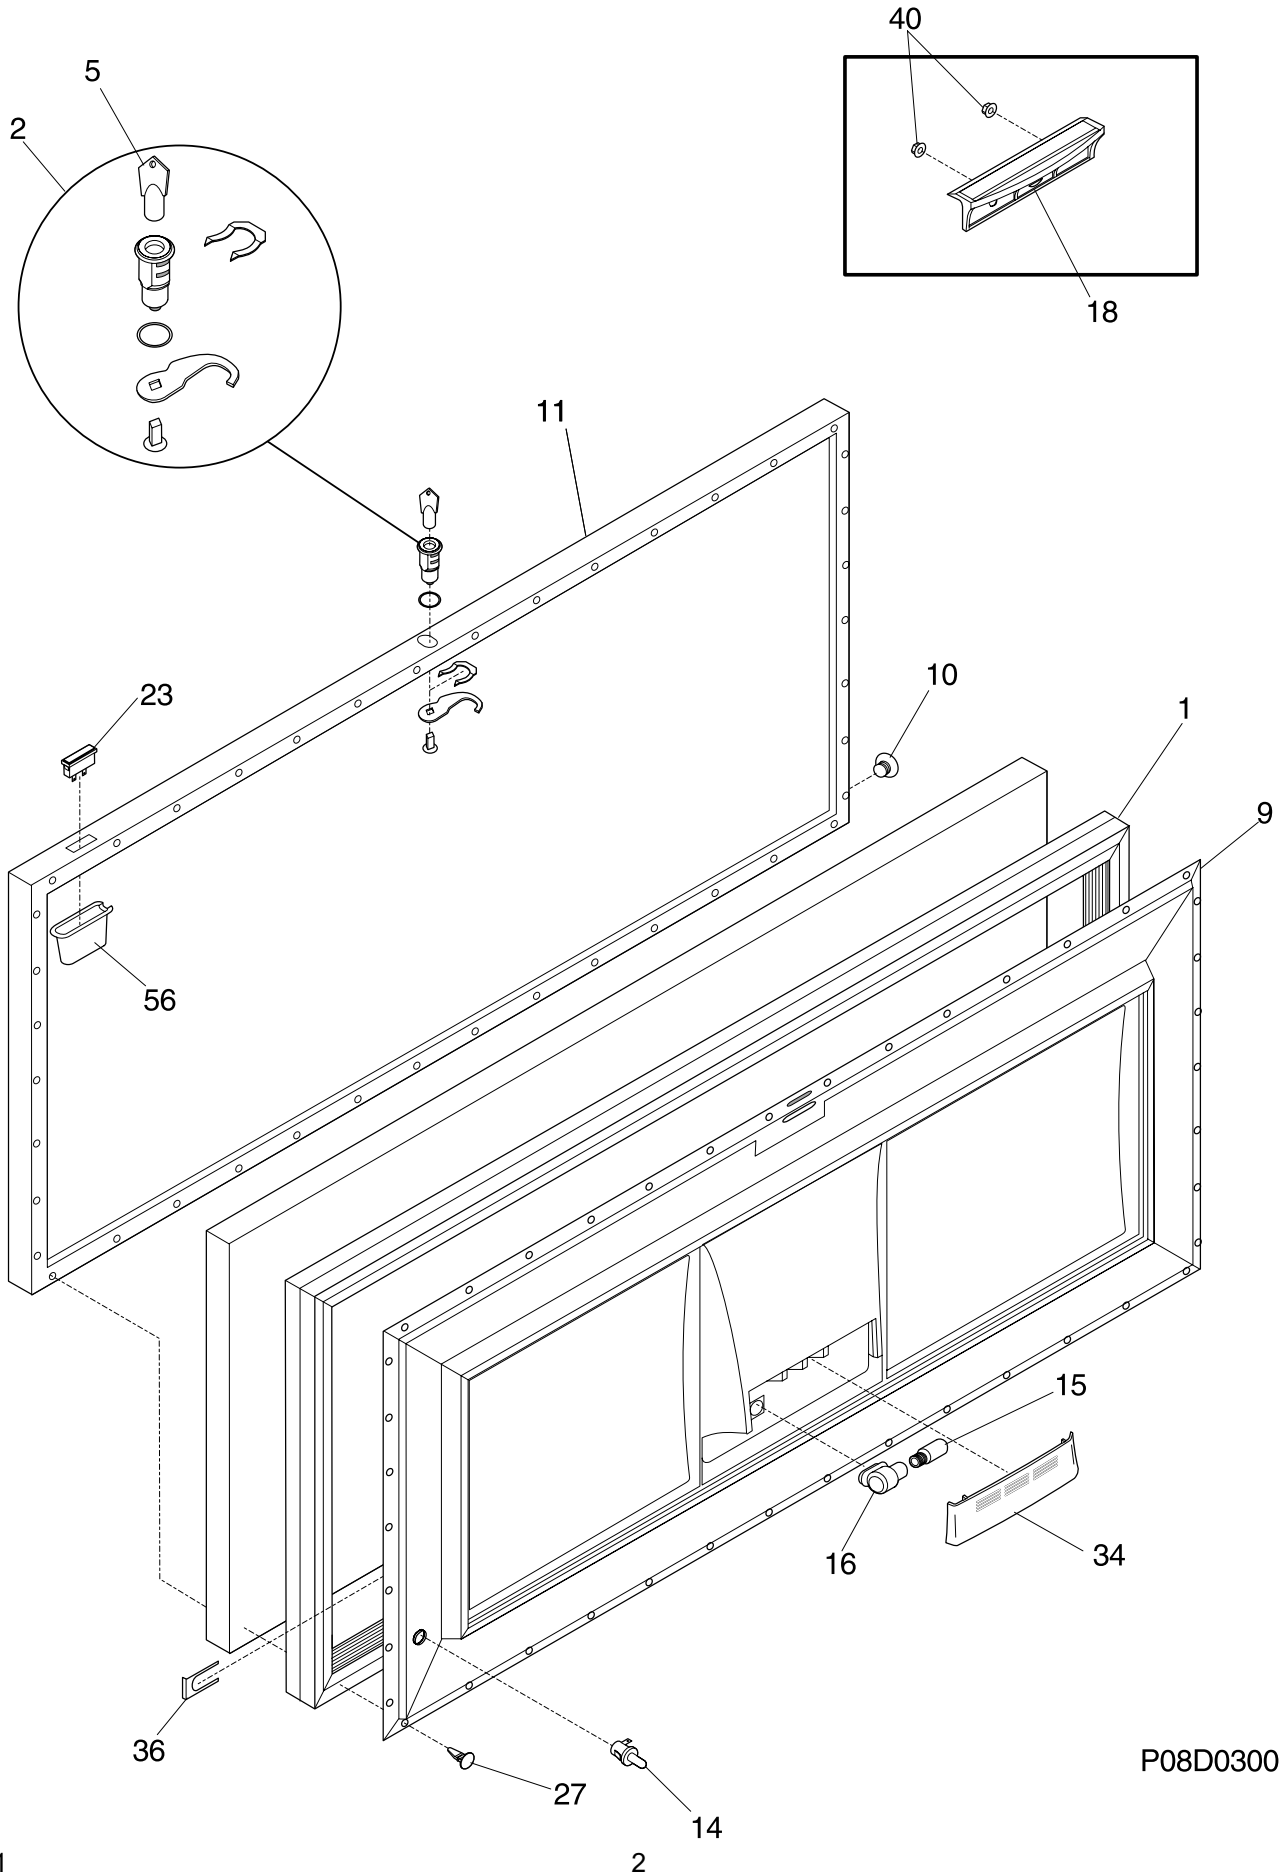

FACTORY PARTS CATALOG FREEZER

UNIVERSAL / MULTI-FLEX

PRODUCT NO.	BASE MODEL NO.	SERIES	COLOR	VOLTS
CFC13M5AW0	CFC13M5AW	134A	white	115

MARKET
North America

WIRING DIAGRAM - # 216803900
OWNER'S GUIDE - # 216794103
SERVICE DATA SHEET - #216803900

DOOR

P08D0300

DOOR

POS. NO	PART NO	DESCRIPTION
1	216481101	Gasket-door,white
2 #	5303925107	Lock Assy
5 #	216702900	Key,lock
9	216686604	Panel-inner door,frzr
10	216141101	Plug button,white
11	216129822	Panel-lid
14 #	216472300	Switch-light plunger
15 #	216608600	Lamp,light bulb ,40 W ,120 V
16	216684000	Socket-light/lamp
18	216205001	Handle,white
23	216212700	Light-signal,amber
27	5303212828	Clip,panel
34	5303296969	Shield-light
36	5306599968	Plate,backup ,light switch
40	5309948647	Fastener,handle
56	216694200	Sealing cap
*	5303925098	Insulation

CABINET

CABINET

POS. NO	PART NO	DESCRIPTION
1	5303208488	Latch-door
1A	216080800	Support,lock
3	216502600	Plug-drain,interior ,interior
4	216073900	Plug-drain,exterior
6	216110900	Breaker
7	216111500	Breaker,lock side
11	216110800	Breaker,white ,ends
12A	216373000	Frame-nameplate
18	216707200	Knob-control cold
21 #	216714600	Control-temperature
27	216629600	Screw-hinge
28	216039600	Hinge
30	216110700	Breaker,white ,corners
59	216080300	Basket
59*	216080700	Basket,lower ,(2)
62A	131420300	Screw,cr truss head ,8-18AB x 0.750
75	216034301	Panel-access,white
93	5303161215	Screw
100	216081500	Track,basket
*	216802800	Owners guide
*	5303305324	Paint,touch-up ,white