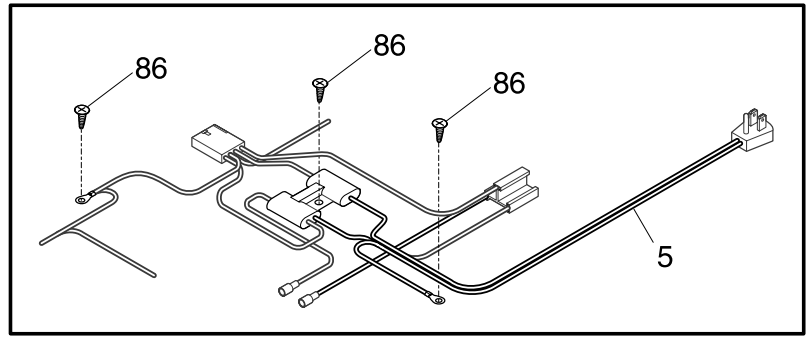

DOOR

P08D0300

DOOR

POS. NO	PART NO	DESCRIPTION
1	216481101	Gasket-door,white
2 #	5303925107	Lock Assy
5 #	216702900	Key,lock
9	216686604	Panel-inner door,frzr
10	216141101	Plug button,white
11	216129822	Panel-lid
14 #	216472300	Switch-light plunger
15 #	216608600	Lamp,light bulb ,40 W ,120 V
16	216684000	Socket-light/lamp
18	216205001	Handle,white
23	216212700	Light-signal,amber
27	5303212828	Clip,panel
34	5303296969	Shield-light
36	5306599968	Plate,backup ,light switch
40	5309948647	Fastener,handle
56	216694200	Sealing cap
*	5303925098	Insulation

CABINET

CABINET

POS. NO	PART NO	DESCRIPTION
1	5303208488	Latch-door
1A	216080800	Support,lock
3	216502600	Plug-drain,interior ,interior
4	216073900	Plug-drain,exterior
6	216110900	Breaker
7	216111500	Breaker,lock side
11	216110800	Breaker,white ,ends
12A	216373000	Frame-nameplate
18	216707200	Knob-control cold
21 #	216714600	Control-temperature
27	216629600	Screw-hinge
28	216039600	Hinge
30	216110700	Breaker,white ,corners
59	216080300	Basket
59*	216080700	Basket,lower ,(2)
62A	131420300	Screw,cr truss head ,8-18AB x 0.750
75	216034301	Panel-access,white
93	5303161215	Screw
100	216081500	Track,basket
*	216802800	Owners guide
*	5303305324	Paint,touch-up ,white

SYSTEM

P08S0310

SYSTEM

POS. NO	PART NO	DESCRIPTION
1	5303925238	Condenser
4	216634500	Drier-filter
5 #	216792300	Harness-main
22	216056400	Clip-spring mtg
27	5308002681	Grommet,compressor
28	5303212615	Support-compressor
29 #	216784300	Compressor,w/o electricals
30	216649313	Controller
32	216649200	Clip,controller
42	216232700	Washer-flat
43A	216629700	Clip-harness
47	216629600	Screw-hinge
55 #	216787800	Capacitor-run
86	216036600	Screw,rwhd (gx-ca) ,8-32 x 1/2
*	5303212614	Clip-harness