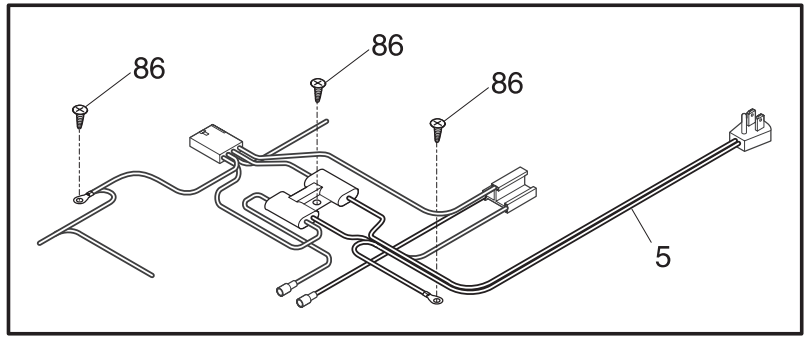

SYSTEM

P08S0310

SYSTEM

POS. NO	PART NO	DESCRIPTION
1	5303925238	Condenser
4	216634500	Drier-filter
5 #	216792300	Harness-main
22	216056400	Clip-spring mtg
27	5308002681	Grommet,compressor
28	5303212615	Support-compressor
29 #	216784300	Compressor,w/o electricals
30	216649313	Controller
32	216649200	Clip,controller
42	216232700	Washer-flat
43A	5303212614	Clip-harness
47	216629600	Screw-hinge
55 #	216787800	Capacitor-run
86	216036600	Screw,rwhd (gx-ca) ,8-32 x 1/2