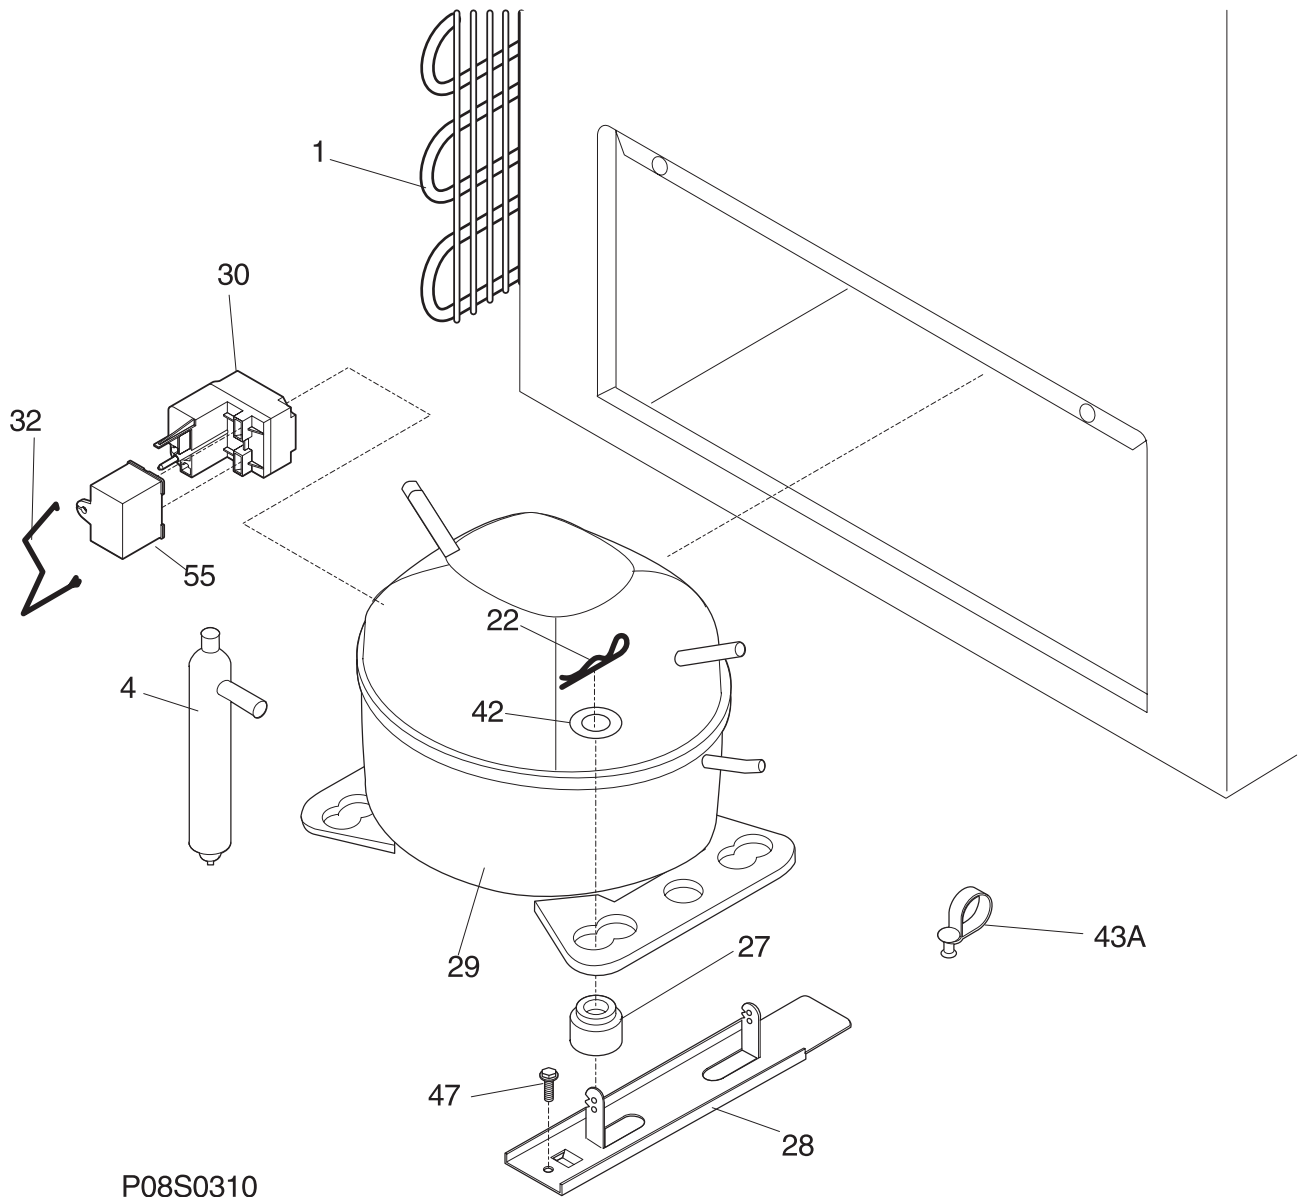

SYSTEM

P08S0310

SYSTEM

POS. NO	PART NO	DESCRIPTION
1	5303925238	Condenser
4	216634500	Drier-filter
5 #	216792300	Harness-main
22	216056400	Clip-spring mtg
27	5308002681	Grommet,compressor
28	5303212615	Support-compressor
29 #	216784300	Compressor,w/o electricals
30	216649313	Controller
32	216649200	Clip,controller
42	216232700	Washer-flat
43A	5303212614	Clip-harness
47	216629600	Screw-hinge
55 #	216787800	Capacitor-run
86	216036600	Screw,rwhd (gx-ca) ,8-32 x 1/2