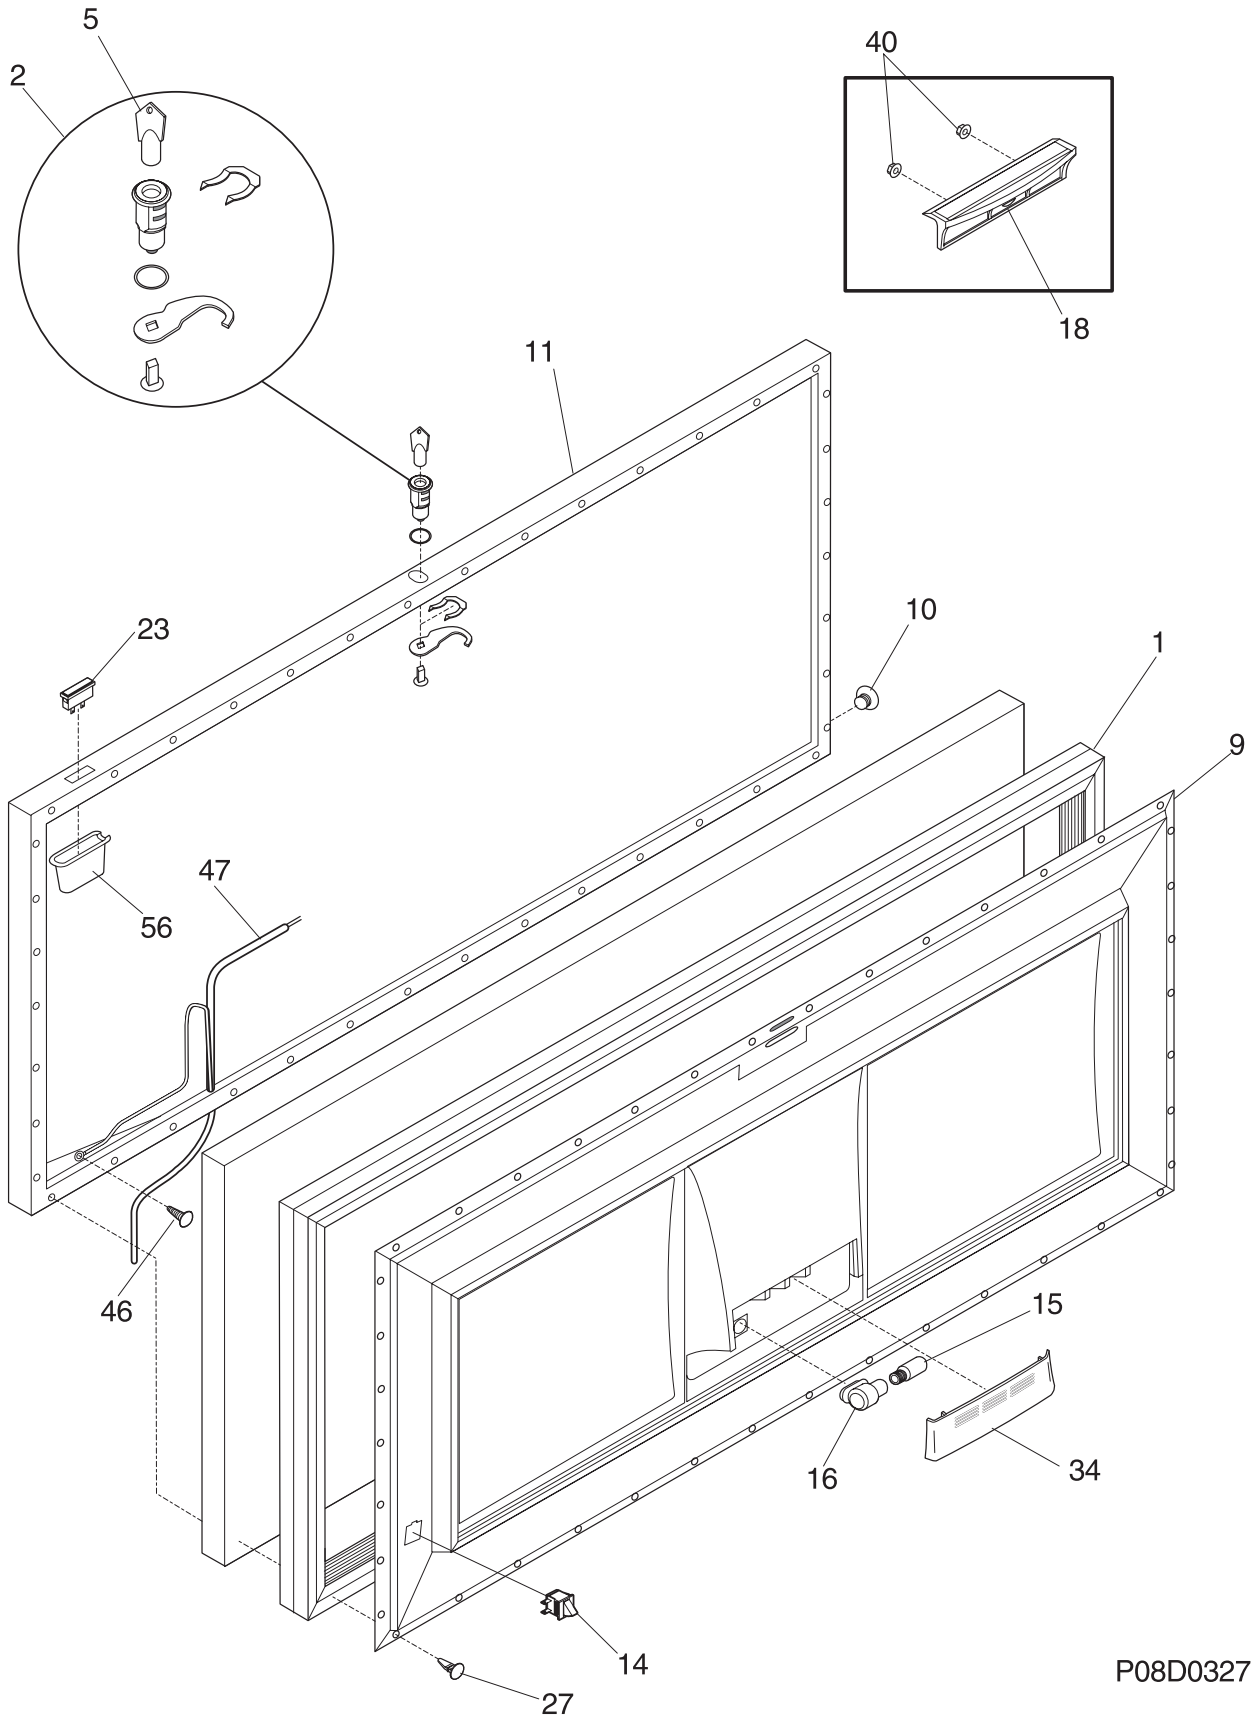

FACTORY PARTS CATALOG FREEZER

UNIVERSAL

PRODUCT NO.	BASE MODEL NO.	SERIES	COLOR	VOLTS
CFC13M5AW2	CFC13M5AW	134A	white	115
MARKET				
North America				

WIRING DIAGRAM - # 216803900
OWNER'S GUIDE - # 216760400
SERVICE DATA SHEET - 216803900

DOOR

P08D0327

DOOR

POS. NO	PART NO	DESCRIPTION
1	216481101	Gasket-door,white
2	5303925107	Lock Assy
5 #	216702900	Key,lock
9	216828904	Panel-lid
10	216141101	Plug button,white
11	216129822	Panel-lid
14	216822900	Switch,light/lamp ,ramp
15	216846400	Light Bulb/Lamp
16	216817600	Socket,light/lamp ,25 W
18	216205001	Handle,white
23	5308002706	Light-signal,amber
27	5303212828	Clip,panel mtg
34	5303296969	Shield,lid lamp
40	5309948647	Fastener,handle
46	216707800	Screw,PH ,8-32 x 1/2 ,wiring harness
47 #	216819700	Harness-lid
56	216694200	Cap,sig light seal
*	5303925098	Insulation

CABINET

POS. NO	PART NO	DESCRIPTION
1	5303208488	Latch,lid catch
1A	216818900	Support,lock catch clip
3	216502600	Plug,drain ,interior
4	216073900	Plug,drain ,exterior
6	216110900	Breaker
7	216111500	Breaker,lock side
11	216110800	Breaker,chest end ,(2)
12A	216373000	Frame-nameplate
18	216707200	Knob,temp control
21 #	216714601	Control temperature
27	216629600	Screw,hex washer head ,10-16 x 0.500 ,tapping
28	216039600	Hinge
30	216110700	Breaker,corners
59	216080300	Basket
59*	216080700	Basket,lower ,(2)
71	5303302714	Screw,8-18x3/4 ,(2)
75	216034301	Panel,access ,white
93	5303161215	Screw,ph truss head ,8-18AB x 0.500
100	216081500	Track,basket
*	5303305324	Paint,touch-up ,white