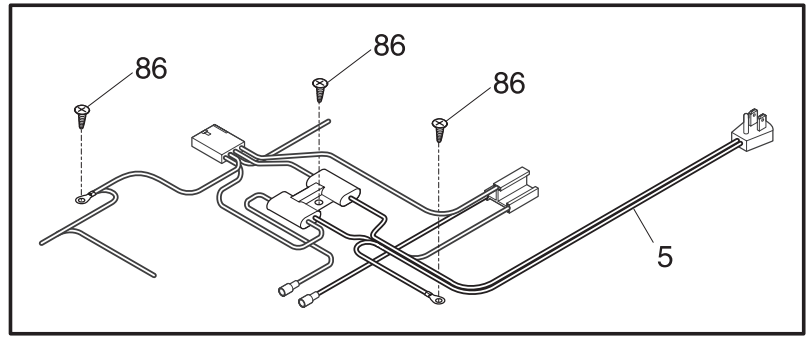

DOOR

P08D0327

DOOR

POS. NO	PART NO	DESCRIPTION
1	216481101	Gasket-door,white
2	5303925107	Lock Assy
5 #	216702900	Key,lock
9	216828904	Panel-lid
10	216141101	Plug button,white
11	216129822	Panel-lid
14	216822900	Switch,light/lamp ,ramp
15	216846400	Light Bulb/Lamp
16	216817600	Socket,light/lamp ,25 W
18	216205001	Handle,white
23	5308002706	Light-signal,amber
27	5303212828	Clip,panel mtg
34	5303296969	Shield,lid lamp
40	5309948647	Fastener,handle
46	216707800	Screw,PH ,8-32 x 1/2 ,wiring harness
47 #	216819700	Harness-lid
56	216694200	Cap,sig light seal
*	5303925098	Insulation

CABINET

POS. NO	PART NO	DESCRIPTION
1	5303208488	Latch,lid catch
1A	216818900	Support,lock catch clip
3	216502600	Plug,drain ,interior
4	216073900	Plug,drain ,exterior
6	216110900	Breaker
7	216111500	Breaker,lock side
11	216110800	Breaker,chest end ,(2)
12A	216373000	Frame-nameplate
18	216707200	Knob,temp control
21 #	216714601	Control temperature
27	216629600	Screw,hex washer head ,10-16 x 0.500 ,tapping
28	216039600	Hinge
30	216110700	Breaker,corners
59	216080300	Basket
59*	216080700	Basket,lower ,(2)
71	5303302714	Screw,8-18x3/4 ,(2)
75	216034301	Panel,access ,white
93	5303161215	Screw,ph truss head ,8-18AB x 0.500
100	216081500	Track,basket
*	5303305324	Paint,touch-up ,white

SYSTEM

P08S0310

SYSTEM

POS. NO	PART NO	DESCRIPTION
1	5303925238	Condenser
4	216634500	Drier-filter
5 #	216792300	Harness-main
22	216056400	Clip,compressor mtg ,SPRING
27	5308002681	Grommet,compressor
28	5303212615	Support,compressor
29 #	216856700	Compressor,w/o electricals
30	216649319	Controller
32	216694500	Clip,controller
42	216232700	Washer,flat ,1"OD x 0.531"ID
43A	5303212614	Clip,harness mount
47	216629600	Screw,hex washer head ,10-16 x 0.500 ,tapping
55 #	218909901	Capacitor,run ,50/60 Hz ,220 VAC ,15 microfarad
86	216036600	Screw,ph washer head ,8-32CA x 0.500 ,thread forming