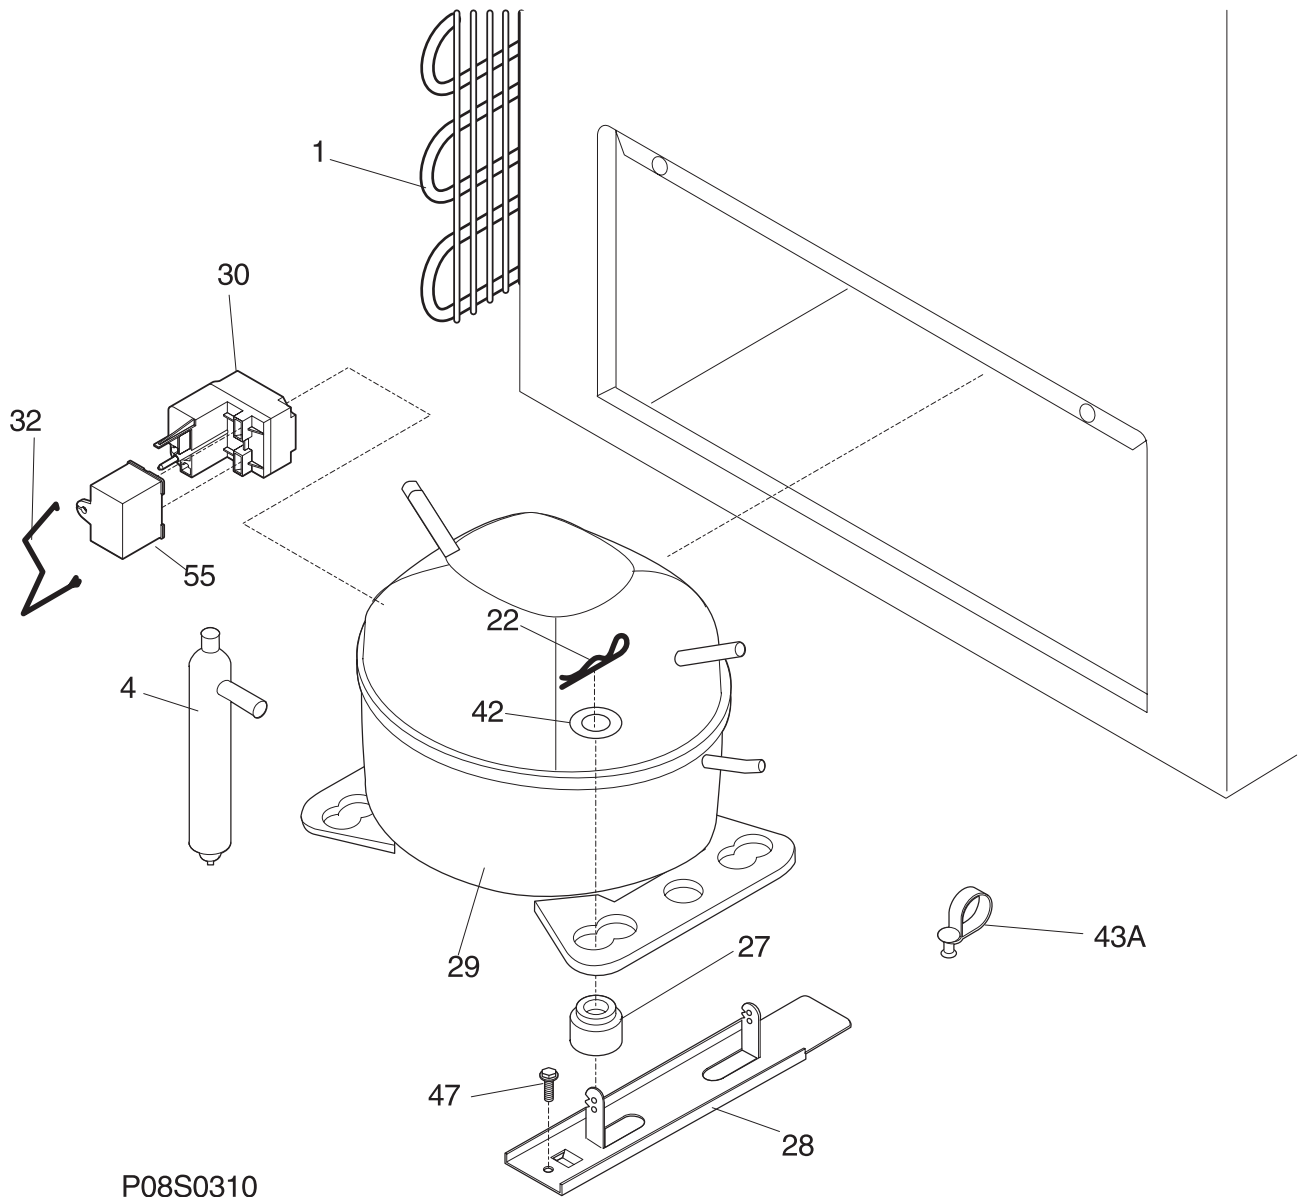

DOOR

P08D0327

DOOR

POS. NO	PART NO	DESCRIPTION
1	216481101	Gasket-door,white
2	5303925107	Lock Assy
5 #	216702900	Key,lock
9	216828904	Panel-lid
10	216141101	Plug button,white
11	216129822	Panel-lid
14	216822900	Switch,light/lamp ,ramp
15	216846400	Light Bulb/Lamp
16	216817600	Socket,light/lamp ,25 W
18	216205001	Handle,white
23	5308002706	Light-signal,amber
27	5303212828	Clip,panel mtg
34	5303296969	Shield,lid lamp
40	5309948647	Fastener,handle
46	216707800	Screw,PH ,8-32 x 1/2 ,wiring harness
47 #	216819700	Harness-lid
56	216694200	Cap,sig light seal
*	5303925098	Insulation

CABINET

POS. NO	PART NO	DESCRIPTION
1	5303208488	Latch,lid catch
1A	216818900	Support,lock catch clip
3	216502600	Plug,drain ,interior
4	216073900	Plug,drain ,exterior
6	216110900	Breaker
7	216111500	Breaker,lock side
11	216110800	Breaker,chest end ,(2)
12A	216373000	Frame-nameplate
18	216707200	Knob,temp control
21 #	216714601	Control temperature
27	216629600	Screw,hex washer head ,10-16 x 0.500 ,tapping
28	216039600	Hinge
30	216110700	Breaker,corners
59	216080300	Basket
59*	216080700	Basket,lower ,(2)
71	5303302714	Screw,8-18x3/4 ,(2)
75	216034301	Panel,access ,white
93	5303161215	Screw,ph truss head ,8-18AB x 0.500
100	216081500	Track,basket
*	5303305324	Paint,touch-up ,white

SYSTEM

P08S0310

SYSTEM

POS. NO	PART NO	DESCRIPTION
1	5303925238	Condenser
4	216634500	Drier-filter
5 #	216792300	Harness-main
22	216056400	Clip,compressor mtg ,SPRING
27	5308002681	Grommet,compressor
28	5303212615	Support,compressor
29 #	216856700	Compressor,w/o electricals
30	216649319	Controller
32	216694500	Clip,controller
42	216232700	Washer,flat ,1"OD x 0.531"ID
43A	5303212614	Clip,harness mount
47	216629600	Screw,hex washer head ,10-16 x 0.500 ,tapping
55 #	218909901	Capacitor,run ,50/60 Hz ,220 VAC ,15 microfarad
86	216036600	Screw,ph washer head ,8-32CA x 0.500 ,thread forming