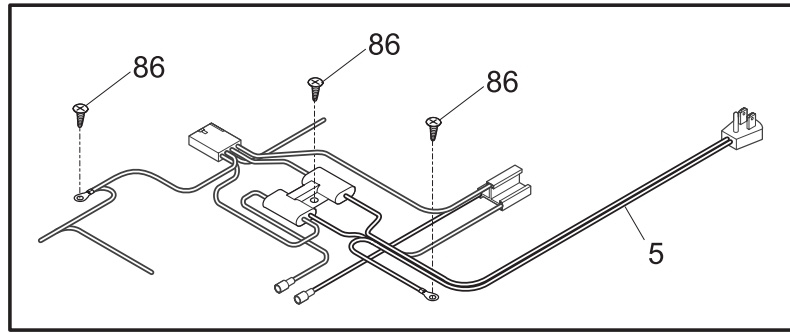

CABINET

P08C0656

CABINET

POS. NO	PART NO.	DESCRIPTION
1	216909800	Catch-lock, white
1A	216818900	Support, lock catch clip
3	216502600	Plug, drain, interior
4	216073900	Plug, drain, exterior
6	216110900	Breaker
7	216111500	Breaker, lock side
11	216110800	Breaker, chest end, (2)
12	216373000	Frame-nameplate
18	216707200	Knob, temp control
21 #	216714601	Control temperature
27	216629600	Screw, hex washer head, 10-16 x 0.500, tapping
28	216039600	Hinge
30	216110700	Breaker, corners
59	216916200	Basket, upper, (2)
59A	216867400	Basket, lower, (2)
62A	131420300	Screw, cr truss head, 8-18AB x 0.750
71	5303302714	Screw, 8-18x3/4, (2)
75	216034301	Panel, access, white
93	5303161215	Screw, ph truss head, 8-18AB x 0.500
100	216081500	Track, basket
*	5303305324	Paint, touch-up, white
*	216794103	Energy Guide

SYSTEM

P08S0354

SYSTEM

POS. NO	PART NO.	DESCRIPTION
1	5303925238	Condenser
4 #	216938600	Drier-filter
5 #	216987300	Harness-main
22	216056400	Clip, compressor mtg, SPRING
27	5308002681	Grommet, compressor
28	5303212615	Support, compressor
29 #	216977300	Compressor, w/o electricals
30	216954201	Controller, compressor
32	216954300	Clip, controller
42	216232700	Washer, flat, 1"OD x 0.531"ID
43	5303212614	Clip, harness mount
47	216629600	Screw, hex washer head, 10-16 x 0.500, tapping
55	218909913	Capacitor-run, 220 VAC, 15 microfarad
86	216036600	Screw, ph washer head, 8-32CA x 0.500, thread forming