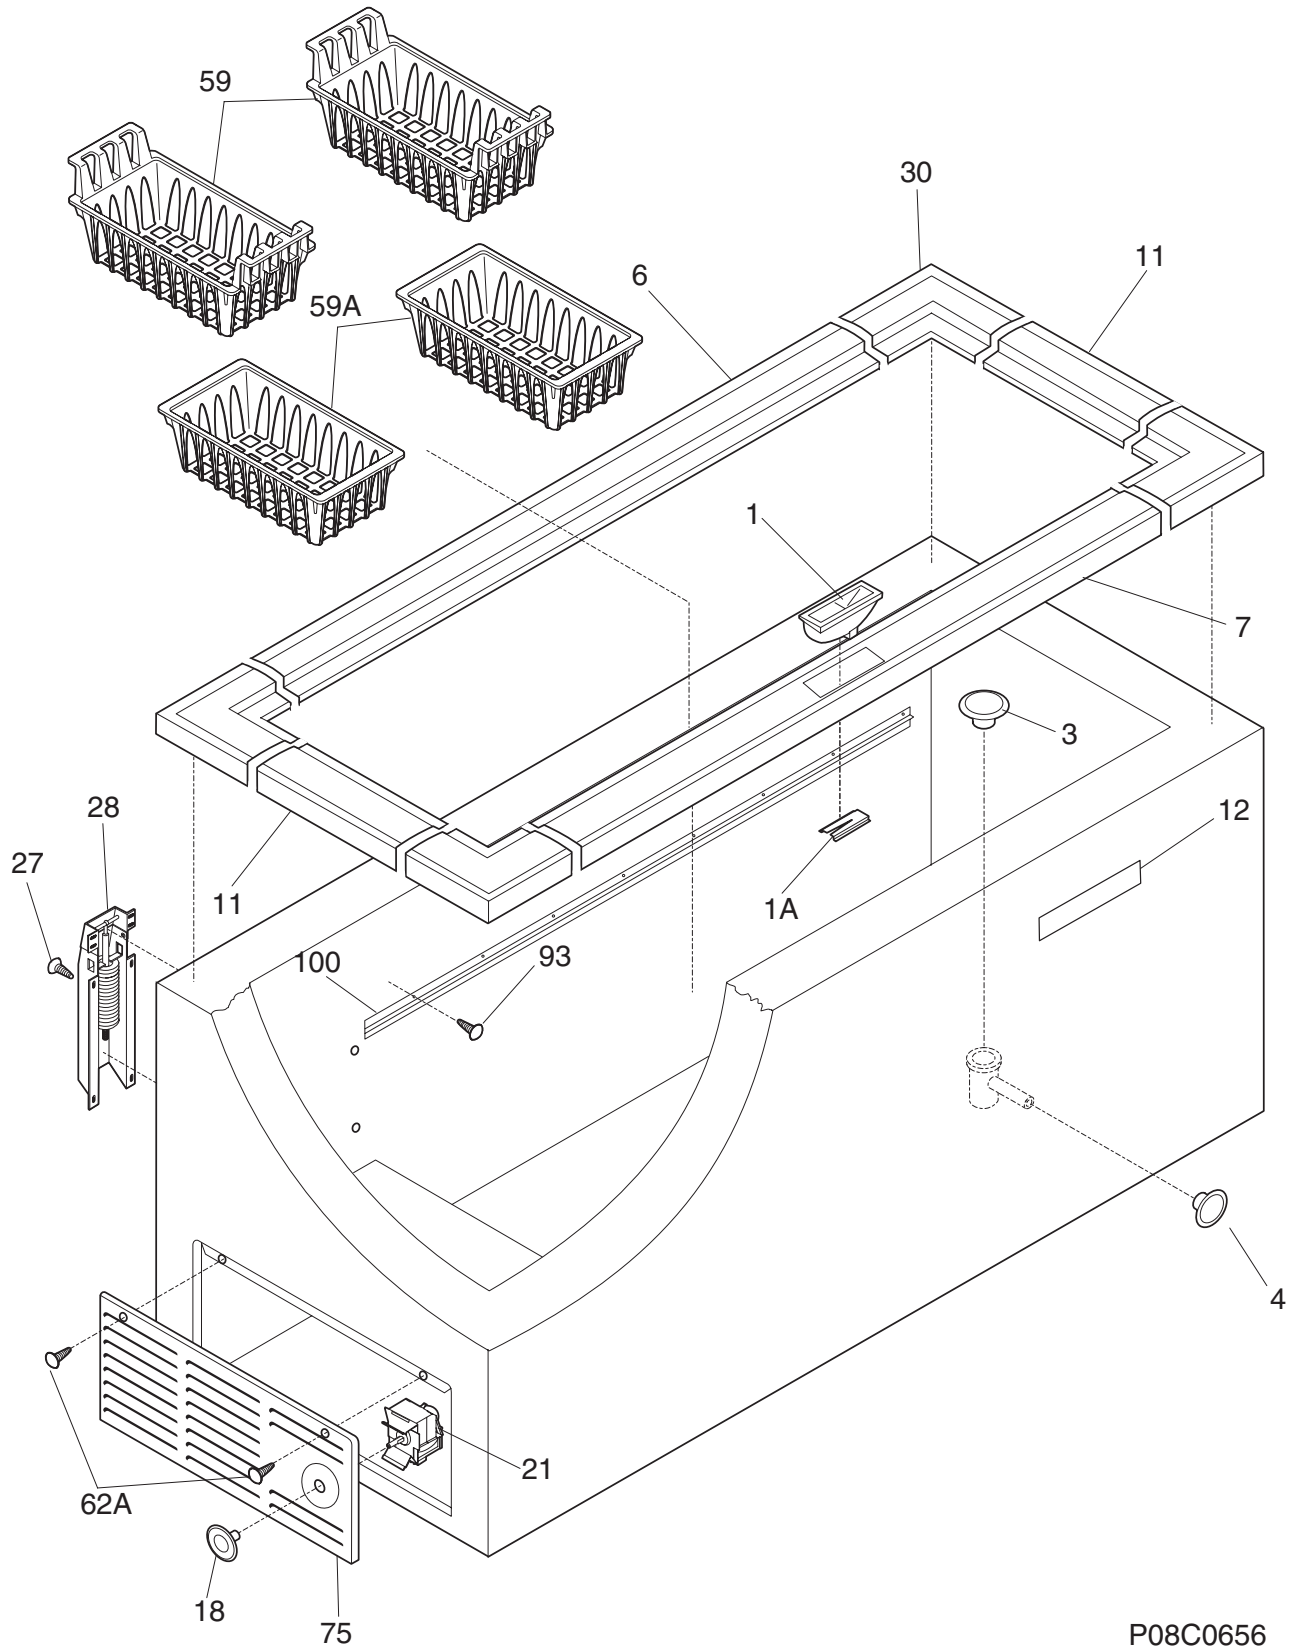

DOOR

P08D0327

DOOR

POS. NO	PART NO.	DESCRIPTION
1	216481101	Gasket-door, white
2	5303925107	Lock Assy
5 #	216702900	Key, lock
9	216828904	Panel-lid
10	216923001	Plug button, 1/4", white
11	216129822	Panel-lid
14	216822900	Switch, light/lamp, ramp
15	216846400	Light Bulb/Lamp
16	216817600	Socket, light/lamp, 25 W
18	216205001	Handle, white
23	5308002706	Light-signal, amber
27	5303212828	Clip, panel mtg
34	5303296969	Shield, lid lamp
40	216922700	Fastener, .330 dia stud, handle, (2)
46	216707800	Screw, PH, 8-32 x 1/2, wiring harness
47 #	216819700	Harness-lid
56	216694200	Cap, sig light seal
*	5303917276	Insulation-door, fiberglass, (bulk)

CABINET

P08C0656

CABINET

POS. NO	PART NO.	DESCRIPTION
1	216909800	Catch-lock, white
1A	216818900	Support, lock catch clip
3	216502600	Plug, drain, interior
4	216073900	Plug, drain, exterior
6	216110900	Breaker
7	216111500	Breaker, lock side
11	216110800	Breaker, chest end, (2)
12	216373000	Frame-nameplate
18	216707200	Knob, temp control
21 #	216714601	Control temperature
27	216629600	Screw, hex washer head, 10-16 x 0.500, tapping
28	216039600	Hinge
30	216110700	Breaker, corners
59	216916200	Basket, upper, (2)
59A	216867400	Basket, lower, (2)
62A	131420300	Screw, cr truss head, 8-18AB x 0.750
71	5303302714	Screw, 8-18x3/4, (2)
75	216034301	Panel, access, white
93	5303161215	Screw, ph truss head, 8-18AB x 0.500
100	216081500	Track, basket
*	5303305324	Paint, touch-up, white
*	216794103	Energy Guide