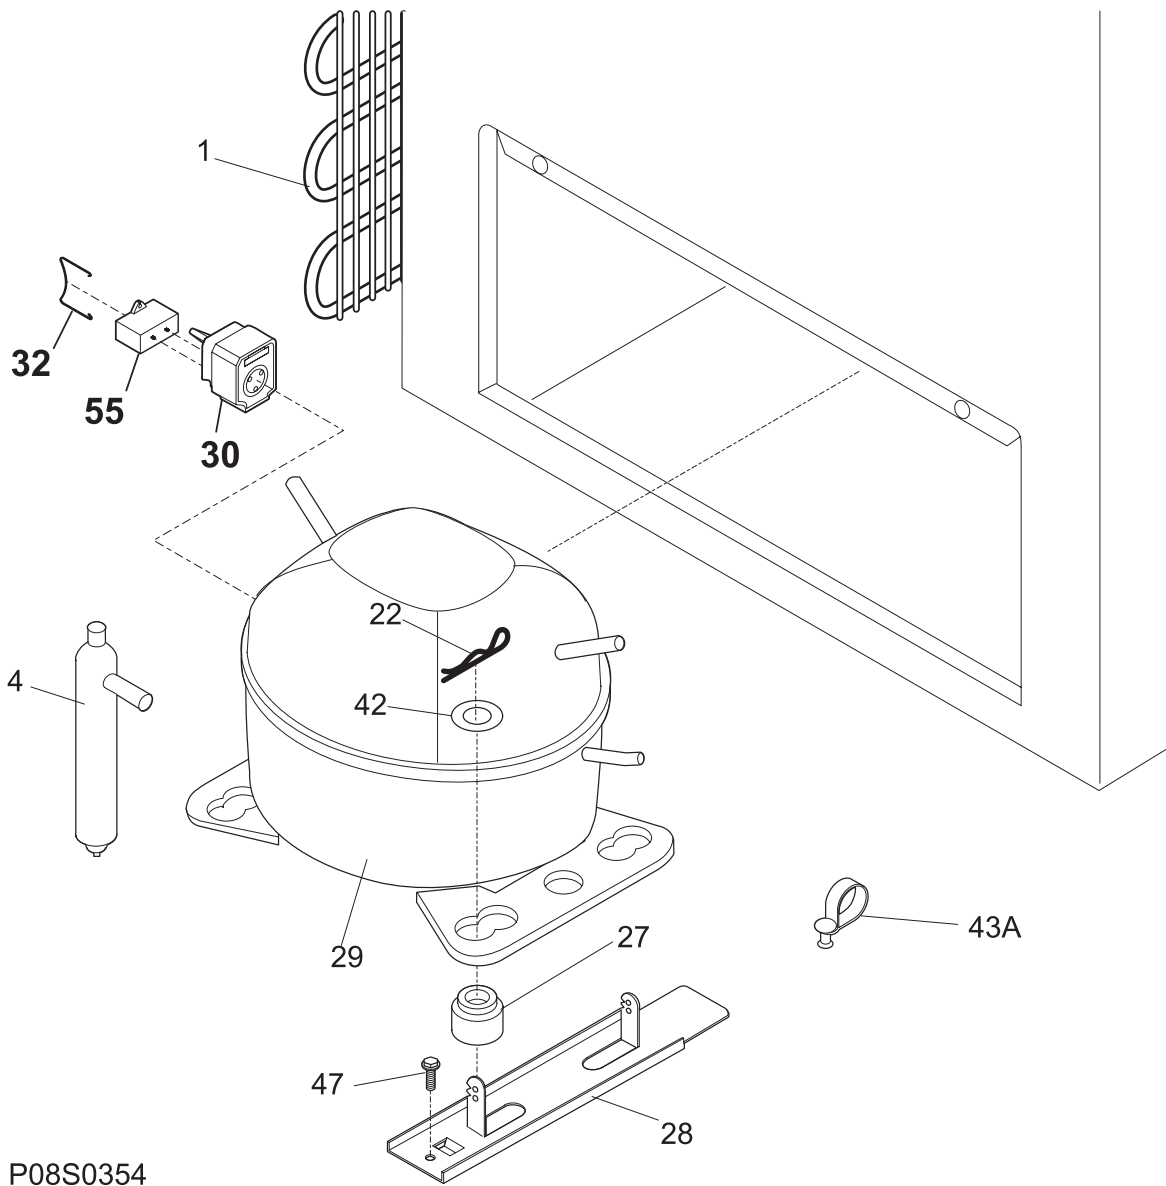

CABINET

P08C0656

CABINET

POS. NO	PART NO.	DESCRIPTION
1	216909800	Catch-lock, white
1A	216818900	Support, lock catch clip
3	216502600	Plug, drain, interior
4	216073900	Plug, drain, exterior
6	216110900	Breaker
7	216111500	Breaker, lock side
11	216110800	Breaker, chest end, (2)
12	216373000	Frame-nameplate
18	216707200	Knob, temp control
21 #	216714601	Control temperature
27	216629600	Screw, hex washer head, 10-16 x 0.500, tapping
28	216039600	Hinge
30	216110700	Breaker, corners
59	216916200	Basket, upper, (2)
59A	216867400	Basket, lower, (2)
62A	131420300	Screw, cr truss head, 8-18AB x 0.750
71	5303302714	Screw, 8-18x3/4, (2)
75	216034301	Panel, access, white
93	5303161215	Screw, ph truss head, 8-18AB x 0.500
100	216081500	Track, basket
*	5303305324	Paint, touch-up, white
*	216794103	Energy Guide

SYSTEM

P08S0354

SYSTEM

POS. NO	PART NO.	DESCRIPTION
1	5303925238	Condenser
4 #	216938600	Drier-filter
5 #	216987300	Harness-main
22	216056400	Clip, compressor mtg, SPRING
27	5308002681	Grommet, compressor
28	5303212615	Support, compressor
29 #	216977300	Compressor, w/o electricals
30	216954201	Controller, compressor
32	216954300	Clip, controller
42	216232700	Washer, flat, 1"OD x 0.531"ID
43	5303212614	Clip, harness mount
47	216629600	Screw, hex washer head, 10-16 x 0.500, tapping
55	218909913	Capacitor-run, 220 VAC, 15 microfarad
86	216036600	Screw, ph washer head, 8-32CA x 0.500, thread forming