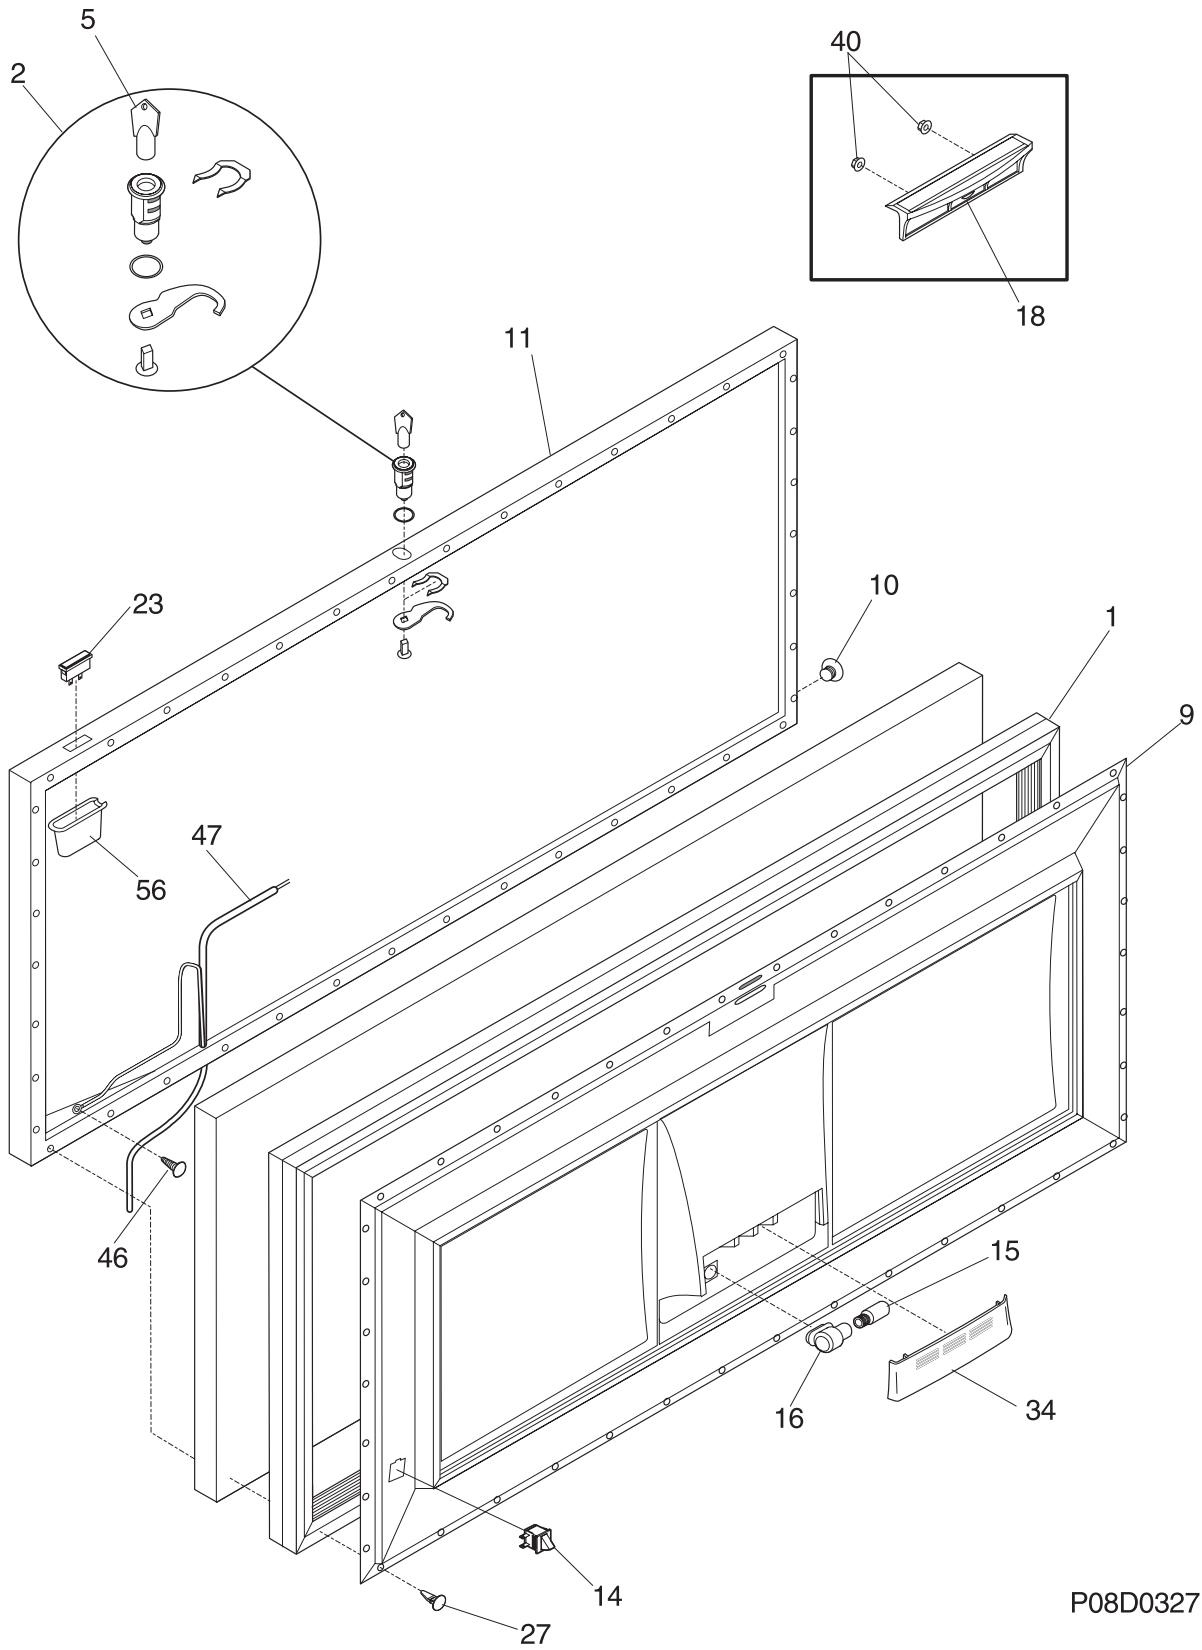

DOOR

P08D0327

DOOR

POS. NO	PART NO.	DESCRIPTION
1	216481101	Gasket-door, white
2	5303925107	Lock Assy
5 #	216702900	Key, lock
9	216828904	Panel-lid
10	216923001	Plug button, 1/4", white
11	216129822	Panel-lid
14	216822900	Switch, light/lamp, ramp
15	216846400	Light Bulb/Lamp
16	216817600	Socket, light/lamp, 25 W
18	216205001	Handle, white
23	5308002706	Light-signal, amber
27	5303212828	Clip, panel mtg
34	5303296969	Shield, lid lamp
40	216922700	Fastener, .330 dia stud, handle, (2)
46	216707800	Screw, PH, 8-32 x 1/2, wiring harness
47 #	216819700	Harness-lid
56	216694200	Cap, sig light seal
*	5303917276	Insulation-door, fiberglass, (bulk)

CABINET

P08C0656

CABINET

POS. NO	PART NO.	DESCRIPTION
1	216909800	Catch-lock, white
1A	216818900	Support, lock catch clip
3	216502600	Plug, drain, interior
4	216073900	Plug, drain, exterior
6	216110900	Breaker
7	216111500	Breaker, lock side
11	216110800	Breaker, chest end, (2)
12	216373000	Frame-nameplate
18	216707200	Knob, temp control
21 #	216714601	Control temperature
27	216629600	Screw, hex washer head, 10-16 x 0.500, tapping
28	216039600	Hinge
30	216110700	Breaker, corners
59	216916200	Basket, upper, (2)
59A	216867400	Basket, lower, (2)
62A	131420300	Screw, cr truss head, 8-18AB x 0.750
71	5303302714	Screw, 8-18x3/4, (2)
75	216034301	Panel, access, white
93	5303161215	Screw, ph truss head, 8-18AB x 0.500
100	216081500	Track, basket
*	5303305324	Paint, touch-up, white
*	216794103	Energy Guide