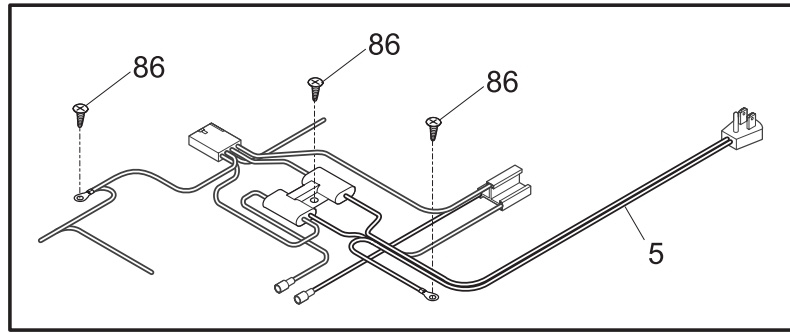

SYSTEM

P08S0354

SYSTEM

POS. NO	PART NO.	DESCRIPTION
1	5303925238	Condenser
4 #	216938600	Drier-filter
5 #	216987300	Harness-main
22	216056400	Clip, compressor mtg, SPRING
27	5308002681	Grommet, compressor
28	5303212615	Support, compressor
29 #	216977300	Compressor, w/o electricals
30	216954201	Controller, compressor
32	216954300	Clip, controller
42	216232700	Washer, flat, 1"OD x 0.531"ID
43A	5303212614	Clip, harness mount
47	216629600	Screw, hex washer head, 10-16 x 0.500, tapping
55	218909913	Capacitor-run, 220 VAC, 15 microfarad
86	216036600	Screw, ph washer head, 8-32CA x 0.500, thread forming