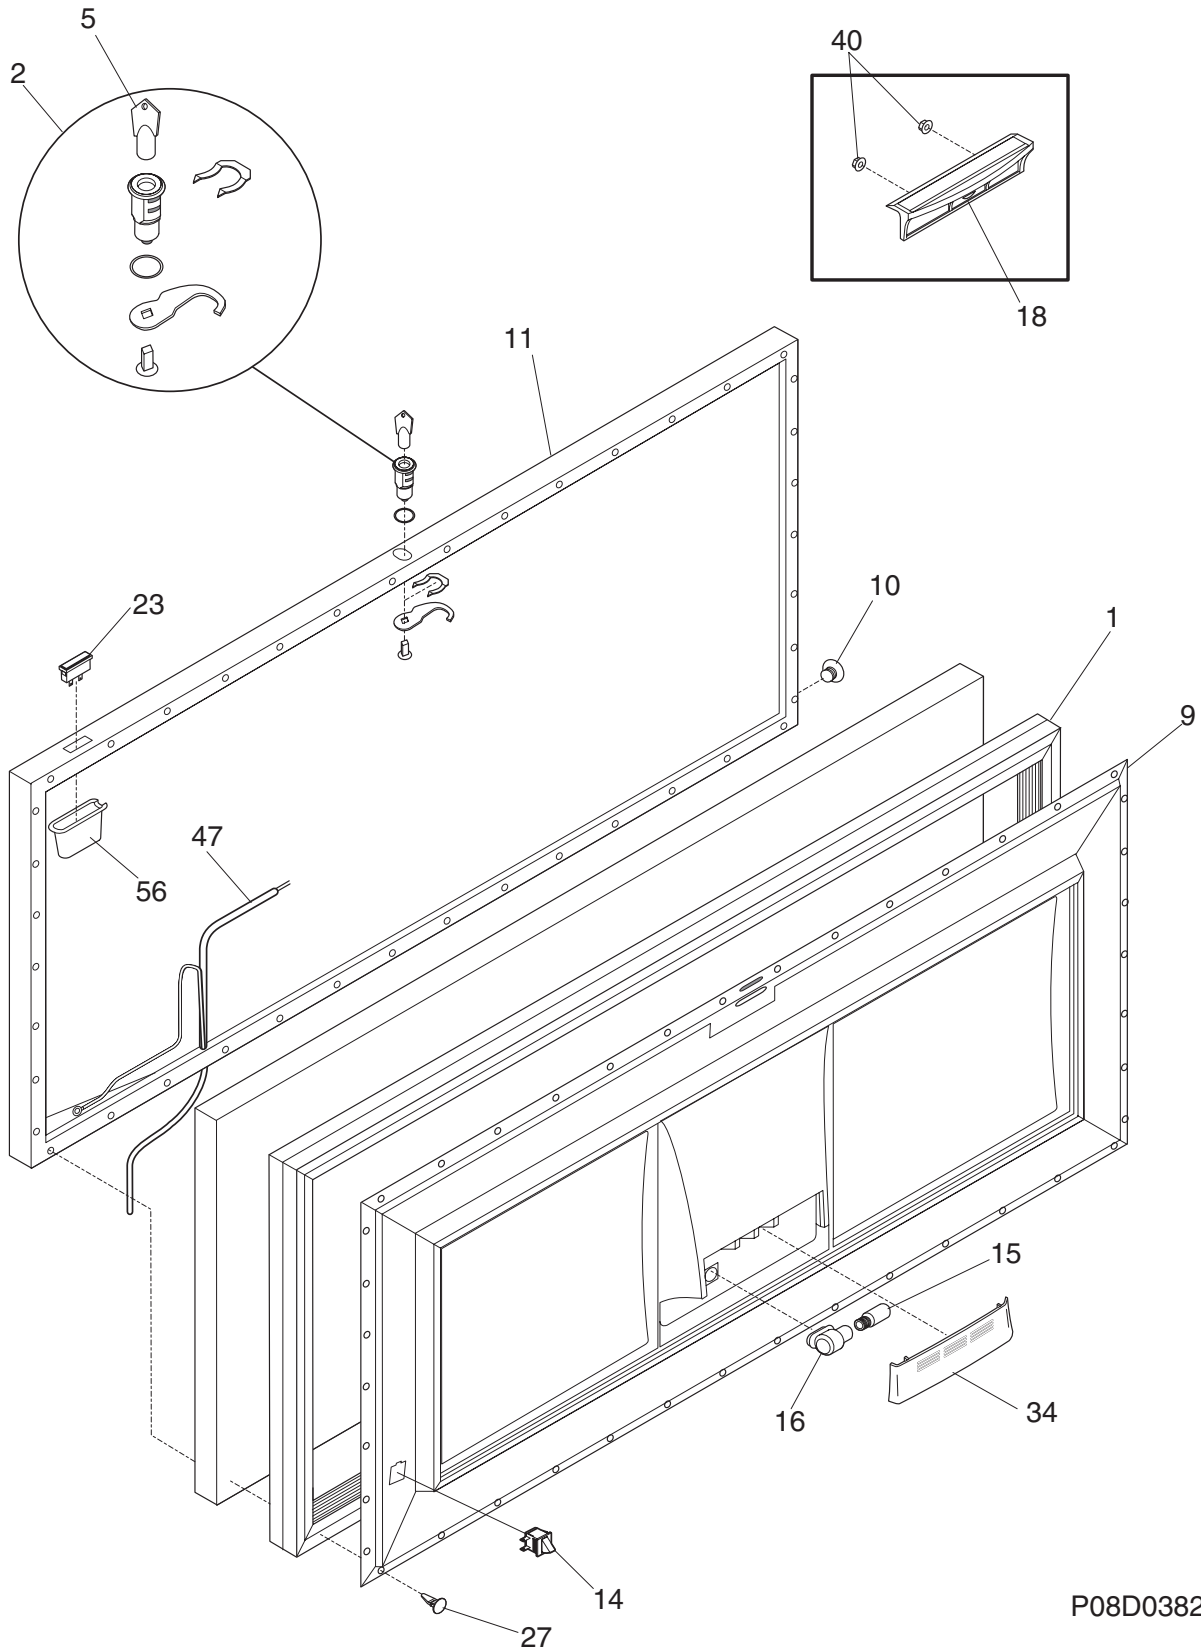

DOOR

P08D0382

DOOR

POS. NO	PART NO.	DESCRIPTION
1	216481101	Gasket-door, white
2	5303925107	Lock Assy
*	5303313518	Washer, sealing
5 #	216702900	Key, lock
9	216828904	Panel-lid
10	216923001	Plug button, 1/4", white
11	216129822	Panel-lid
*	216858000	Screw, TH#8-18x.500AB, #10
14	216822900	Switch, light/lamp, ramp
15	216846400	Light Bulb/Lamp
16	216817600	Socket, light/lamp, 25 W
18	216205001	Handle, white
23	5308002706	Light-signal, amber
27	5303212828	Clip, panel mtg
34	297013900	Shield, light
40	216922700	Fastener, .330 dia stud, handle, (2)
47 #	216819700	Harness-lid
56	297015600	Cap, sig light seal
*	5303917276	Insulation-door, fiberglass, (bulk)