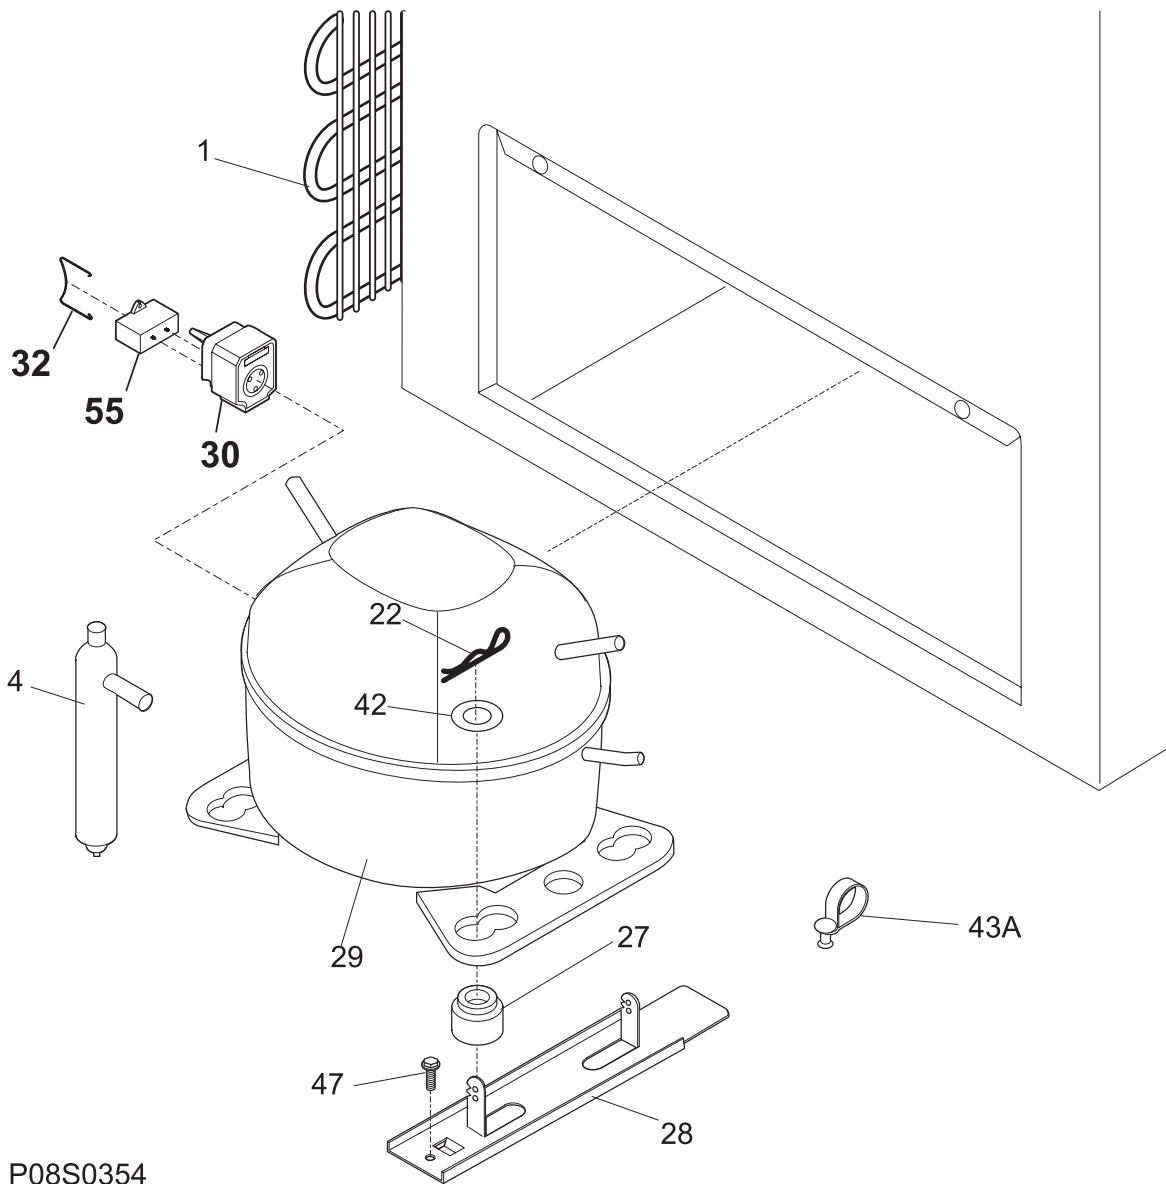

SYSTEM

P08S0354

SYSTEM

POS. NO	PART NO.	DESCRIPTION
1	5303925238	Condenser
4 #	216938600	Drier-filter
5 #	216987300	Harness-main
22	216056400	Clip, compressor mtg, SPRING
27	5308002681	Grommet, compressor
28	5303212615	Support, compressor
29 #	216977300	Compressor, w/o electricals
30	216954201	Controller, compressor
32	216954300	Clip, controller
42	216232700	Washer, flat, 1"OD x 0.531"ID
43A	5303212614	Clip, harness mount
47	216629600	Screw, hex washer head, 10-16 x 0.500, tapping
55	218909913	Capacitor-run, 220 VAC, 15 microfarad
86	216036600	Screw, ph washer head, 8-32CA x 0.500, thread forming