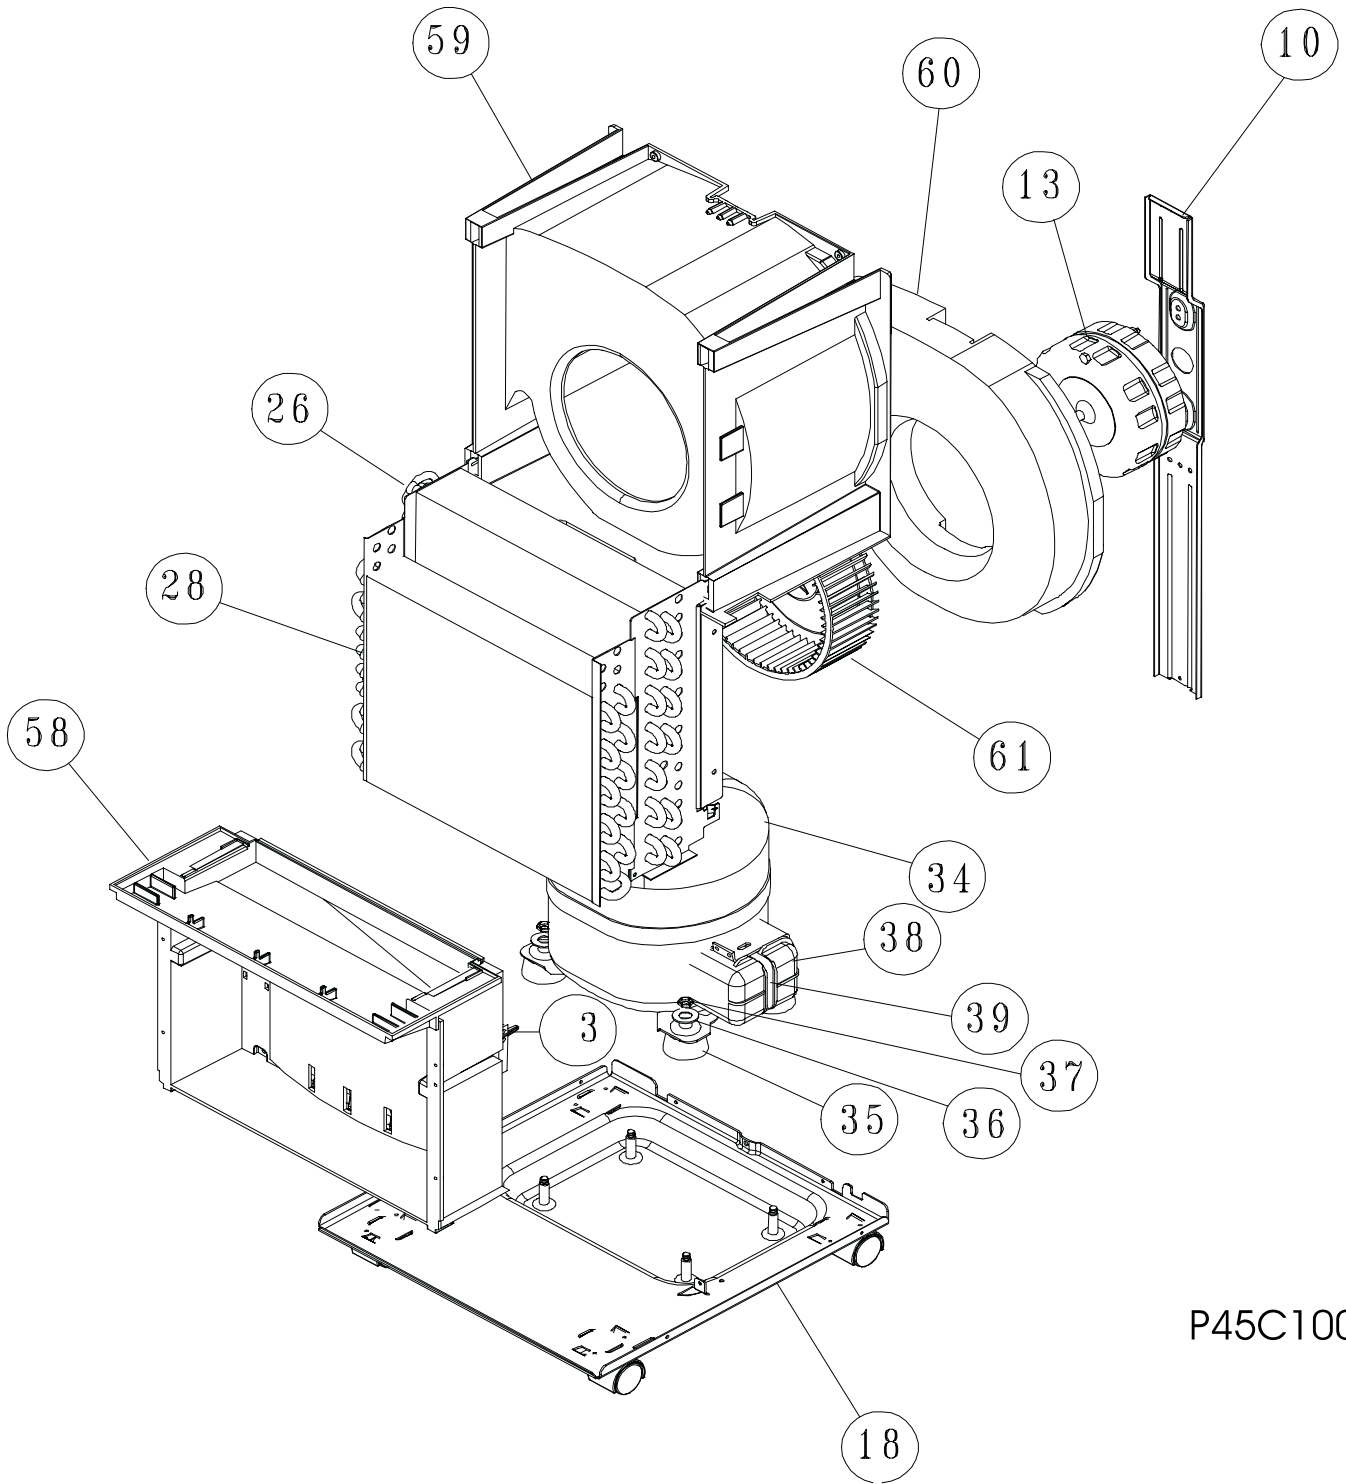

FDD40J

©2001 White Consolidated Industries, Inc.
All rights reserved

CABINET FRONT AND WRAPPER

P45V1001

CABINET FRONT AND WRAPPER

A = FDD40J (FDD40J6)
B = FDD40J (FDD40J7)
C = FDD40J (FDD40J8)

POS. NO	PART NO		DESCRIPTION
1	327660002	A B C	Cabinet
5	327360501	A B C	Overlay,rotary-2sp
8	327661501	A B C	Front
31	327660701	A B C	Bucket
54	327661201	A B C	Top-cap
55	327160101	A B C	Cap-hose
56	327360302	A B C	Panel-control,2sp,rotary
57	327660402	A B C	Cap-scroll
*	309307013	A B C	Knob-control
*	327160002	A B C	Indicator,light
*	327161101	A B C	Button,push
*	327161201	A B C	Switch,2 speed
*	327362201	A B C	Control,humidity

SYSTEMPARTS

P45C1001

SYSTEMPARTS

A = FDD40J (FDD40J6)
 B = FDD40J (FDD40J7)
 C = FDD40J (FDD40J8)

POS. NO	PART NO		DESCRIPTION
3 #	5308016437	A B C	Switch-auto shut off,bucket
10	327362101	A B C	Bracket,motor mtg
13 #	327650407	A B C	Motor,fan 2sp
13*	08007481	A B C	Nut,Keps ,motor mtg
18	327660307	A B C	Base/stud assy
18*	5304416152	A B C	Caster,w/double wheel
26 #	327361007	A B -	Condenser
26 #	327361005	- - C	Condenser
28 #	327361403	A B -	Evaporator
28 #	327361801	- - C	Evaporator
34 #	327603704	A B -	Compressor,Fma80c2z
34 #	5304415506	- - C	Compressor
35	5303286606	A B C	Grommet,compressor mtg ,(3)
36	5303002664	A B C	Washer,compressor mtg
37	5308006948	A B C	Nut,compressor mtg ,(3)
38	327101604	A B -	Cover-terminal
38	5303273999	- - C	Cover-terminal
39	5303274000	- - C	Strap-cover
59	327660201	A B C	Scroll
60	327362001	A B C	Scroll-back plate
59*	327364501	A B C	Scroll-seal assy
61	327360001	A B C	Blower Wheel
61*	327161302	A B C	Clamp-blower
* #	5304423505	A B C	Starter,*
* #	3204486	- - C	Relay
* #	309112702	A B -	Capacitor,25mfd/370vac ,plastic
* #	5304416099	A B -	Overload,4TM798SFBZZ-53
* #	5303273996	- - C	Overload Protector
*	5303273997	- - C	Clip-overload
* #	5304416438	A B C	Cord-service
* 3	327160716	A B -	Harness,2sp
* #	327160717	- - C	Harness,1+2speed
*	5303290357	A B C	Strainer