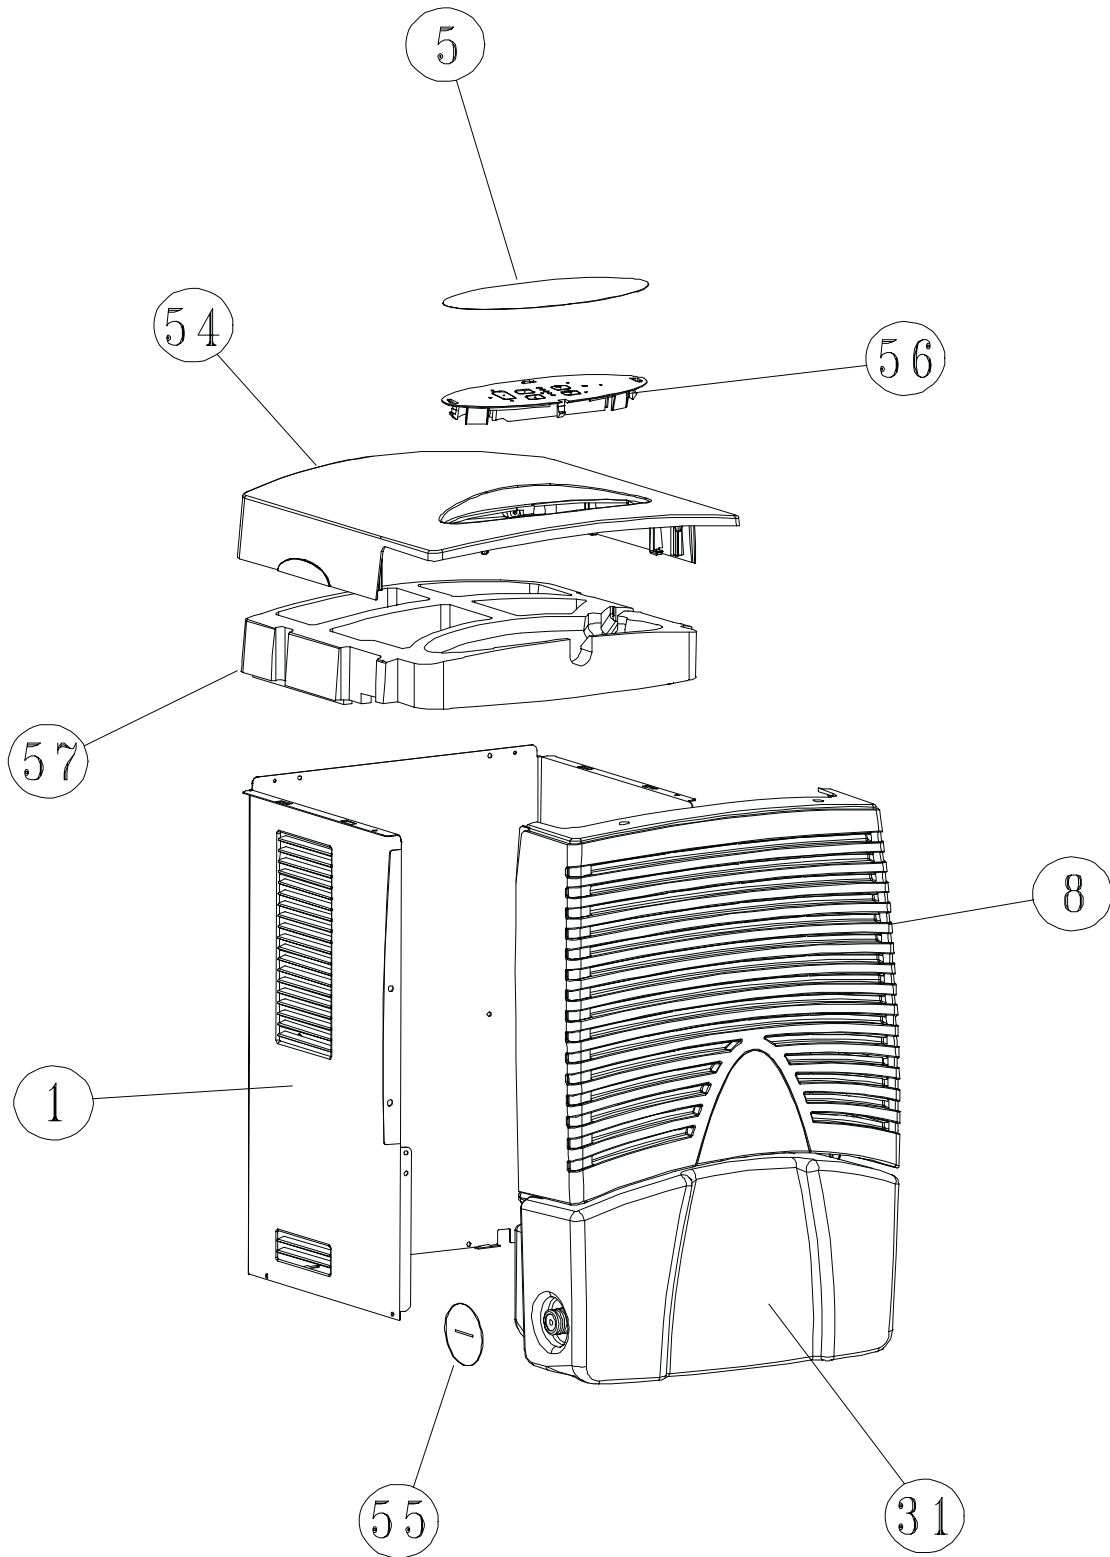

FDD40J

©2001 White Consolidated Industries, Inc.
All rights reserved

CABINET FRONT AND WRAPPER

P45V1001

CABINET FRONT AND WRAPPER

A = FDD40J (FDD40J6)
B = FDD40J (FDD40J7)
C = FDD40J (FDD40J8)

POS. NO	PART NO		DESCRIPTION
1	327660002	A B C	Cabinet
5	327360501	A B C	Overlay,rotary-2sp
8	327661501	A B C	Front
31	327660701	A B C	Bucket
54	327661201	A B C	Top-cap
55	327160101	A B C	Cap-hose
56	327360302	A B C	Panel-control,2sp,rotary
57	327660402	A B C	Cap-scroll
*	309307013	A B C	Knob-control
*	327160002	A B C	Indicator,light
*	327161101	A B C	Button,push
*	327161201	A B C	Switch,2 speed
*	327362201	A B C	Control,humidity