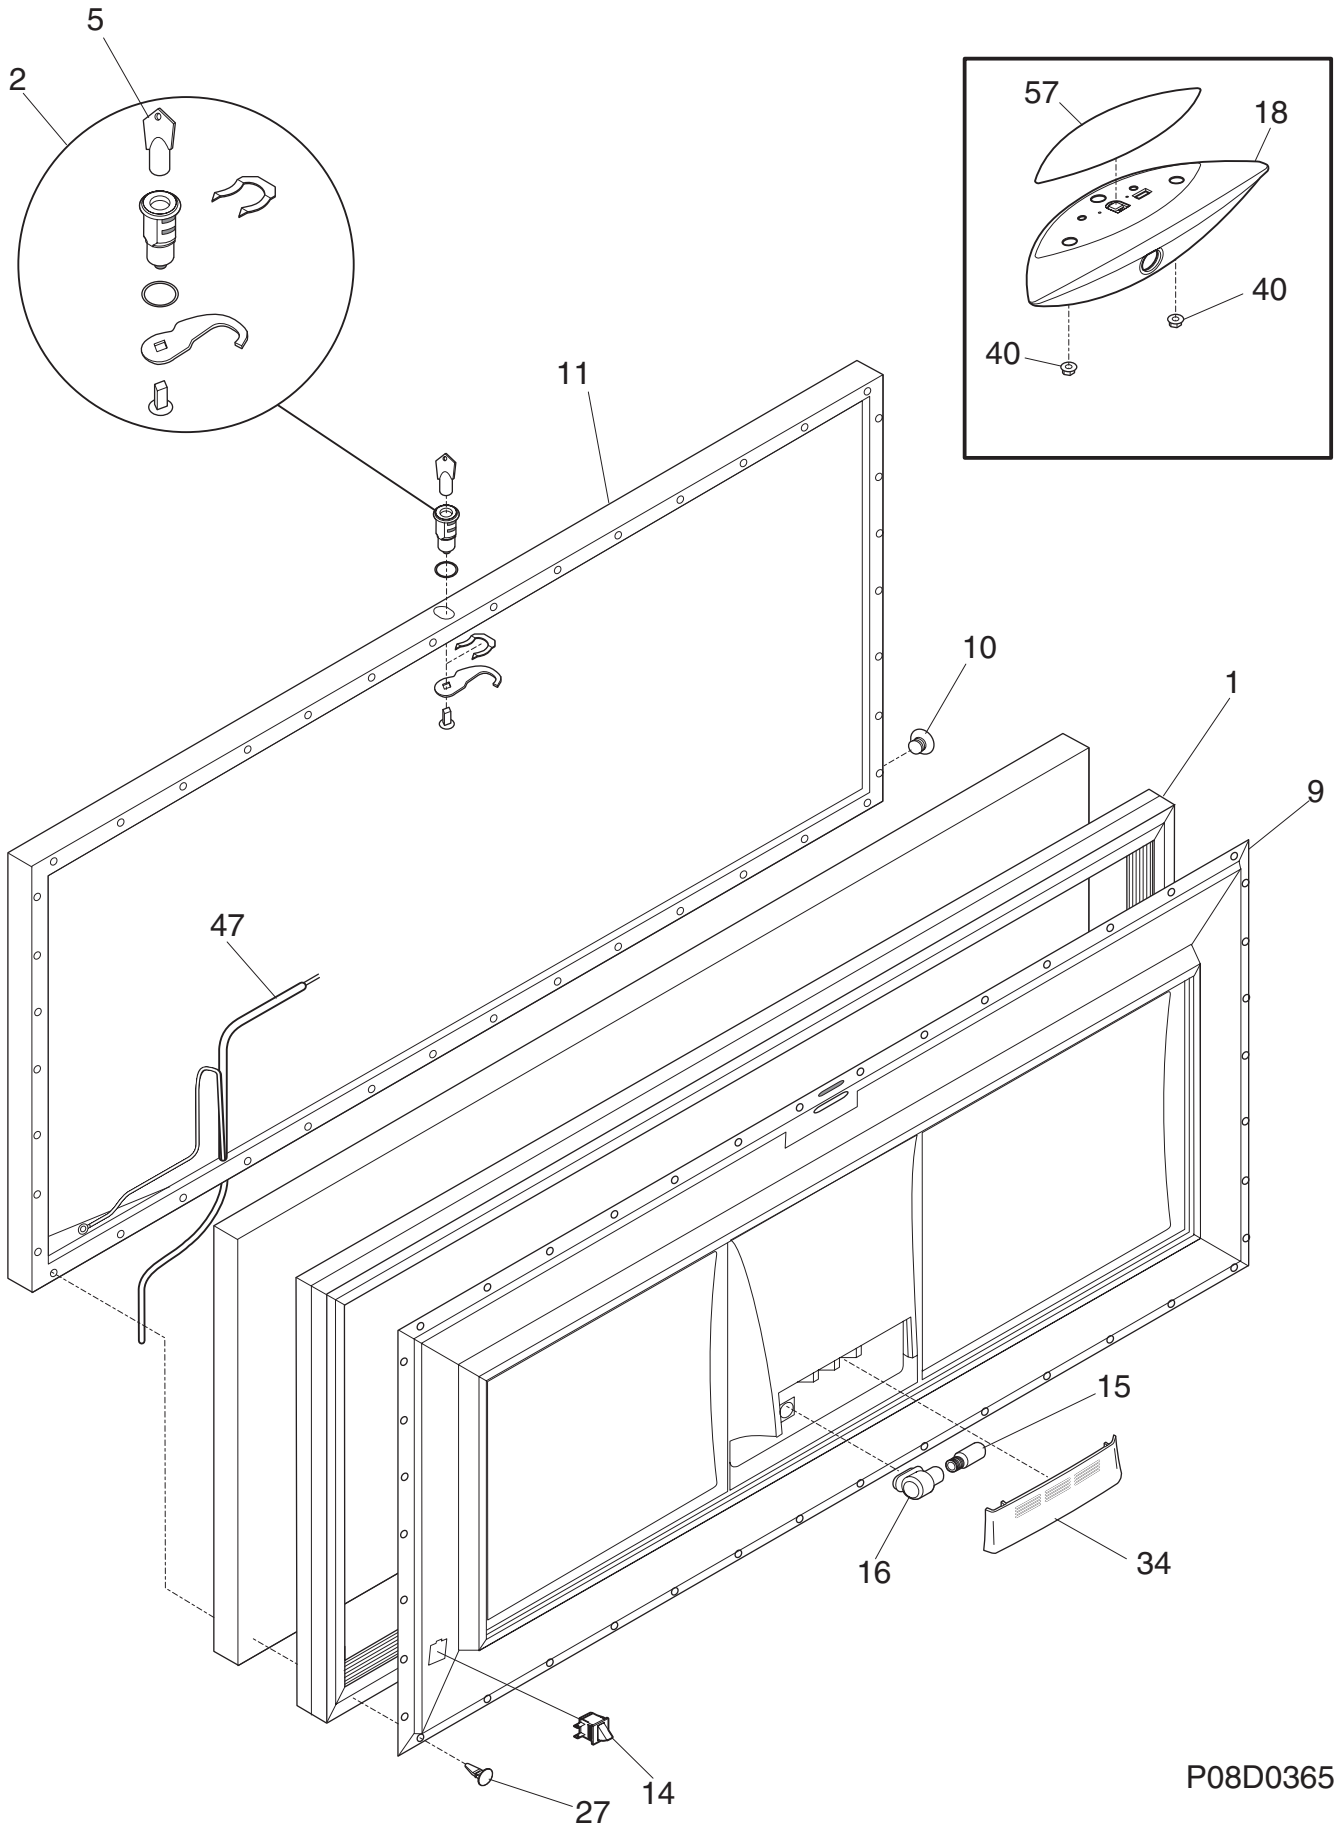

FACTORY PARTS CATALOG FREEZER

Frigidaire

 Electrolux

PRODUCT NO.	BASE MODEL NO.	SERIES	COLOR	VOLTS
FFC18C4CW0	FFC18C4CW	134A	white	115
MARKET				
North America				

WIRING DIAGRAM - # 216801000
OWNER'S GUIDE - # [216802800](#) / ENERGY GUIDE - # 216794305
SERVICE DATA SHEET - # 216801000

CHEST FREEZER

Base Model:

FFC18C4CW

 **Electrolux**

ELECTROLUX HOME PRODUCTS, INC.
P.O BOX 212378, AUGUSTA, GA 30917

Publication No.

5995392825

030716

-EN/SERVICE /MLR

365

©2003 Electrolux Home Products, Inc.
All rights reserved

DOOR

P08D0365

DOOR

POS. NO	PART NO	DESCRIPTION
1	216481301	Gasket-door,white
2	5303925107	Lock Assy
5 #	216702900	Key,lock
9	216893202	Panel-inner doorlid,white
10	216141101	Plug button,white
11	216130020	Panel-outer doorlid,white
14	216822900	Switch,light/lamp ,ramp
15	216846400	Light Bulb/Lamp
16	216817600	Socket,light/lamp ,25 W
18	216897600	Handle,white
27	5303212828	Clip,panel mtg
34	5303296969	Shield,lid lamp
40	5309948647	Fastener,handle
47 #	216898800	Harness-lid
57	216899503	Overlay,white
*	5303917276	Insulation-door,fiberglass ,(bulk)

CABINET

P08C0623

CABINET

POS. NO	PART NO	DESCRIPTION
1	216909800	Catch-lock,white
1A	216818900	Support,lock catch clip
3	216502600	Plug,drain ,interior
4	216073905	Plug-drain,exterior
6	216111100	Breaker
7	216111700	Breaker,lock side
11	216110800	Breaker,chest end ,(2)
18	216707200	Knob,temp control
21 #	216714600	Control-temperature
27	216629600	Screw,hex washer head ,10-16 x 0.500 ,tapping
28	216035300	Hinge
30	216110700	Breaker,corners
59	216916200	Basket,upper ,(2)
62A	131420300	Screw,cr truss head ,8-18AB x 0.750
75	216034301	Panel,access ,white
*	216794305	Energy Guide
*	5303305324	Paint,touch-up ,white