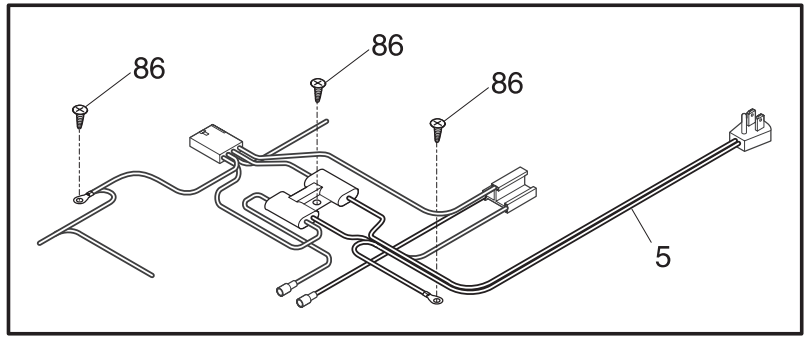

-EN/SERVICE /MLR

365

©2003 Electrolux Home Products, Inc.
All rights reserved

DOOR

P08D0365

DOOR

POS. NO	PART NO	DESCRIPTION
1	216481301	Gasket-door,white
2	5303925107	Lock Assy
5 #	216702900	Key,lock
9	216893202	Panel-inner doorlid,white
10	216141101	Plug button,white
11	216130020	Panel-outer doorlid,white
14	216822900	Switch,light/lamp ,ramp
15	216846400	Light Bulb/Lamp
16	216817600	Socket,light/lamp ,25 W
18	216897600	Handle,white
27	5303212828	Clip,panel mtg
34	5303296969	Shield,lid lamp
40	5309948647	Fastener,handle
47 #	216898800	Harness-lid
57	216899503	Overlay,white
*	5303917276	Insulation-door,fiberglass ,(bulk)

CABINET

P08C0623

CABINET

POS. NO	PART NO	DESCRIPTION
1	216909800	Catch-lock,white
1A	216818900	Support,lock catch clip
3	216502600	Plug,drain ,interior
4	216073905	Plug-drain,exterior
6	216111100	Breaker
7	216111700	Breaker,lock side
11	216110800	Breaker,chest end ,(2)
18	216707200	Knob,temp control
21 #	216714600	Control-temperature
27	216629600	Screw,hex washer head ,10-16 x 0.500 ,tapping
28	216035300	Hinge
30	216110700	Breaker,corners
59	216916200	Basket,upper ,(2)
62A	131420300	Screw,cr truss head ,8-18AB x 0.750
75	216034301	Panel,access ,white
*	216794305	Energy Guide
*	5303305324	Paint,touch-up ,white

SYSTEM

P08S0310

SYSTEM

POS. NO	PART NO	DESCRIPTION
1 #	5303280307	Condenser
4	216634500	Drier-filter
5	216806900	Harness-main
22	216056400	Clip,compressor mtg ,SPRING
27	5308002681	Grommet,compressor
28	5303212615	Support,compressor
29 #	216784500	Compressor,w/o electricals
30	216649300	Controller-regulator LP
32	216649100	Clamp,elec cont mtg ,compressor
42	216232700	Washer,flat ,1"OD x 0.531"ID
43A	5303212614	Clip,harness mount
47	216629600	Screw,hex washer head ,10-16 x 0.500 ,tapping
55 #	218909901	Capacitor,run ,50/60 Hz ,220 VAC ,15 microfarad
86	216036600	Screw,ph washer head ,8-32CA x 0.500 ,thread forming
*	5303298960	Spacer-tube,0.237" ID