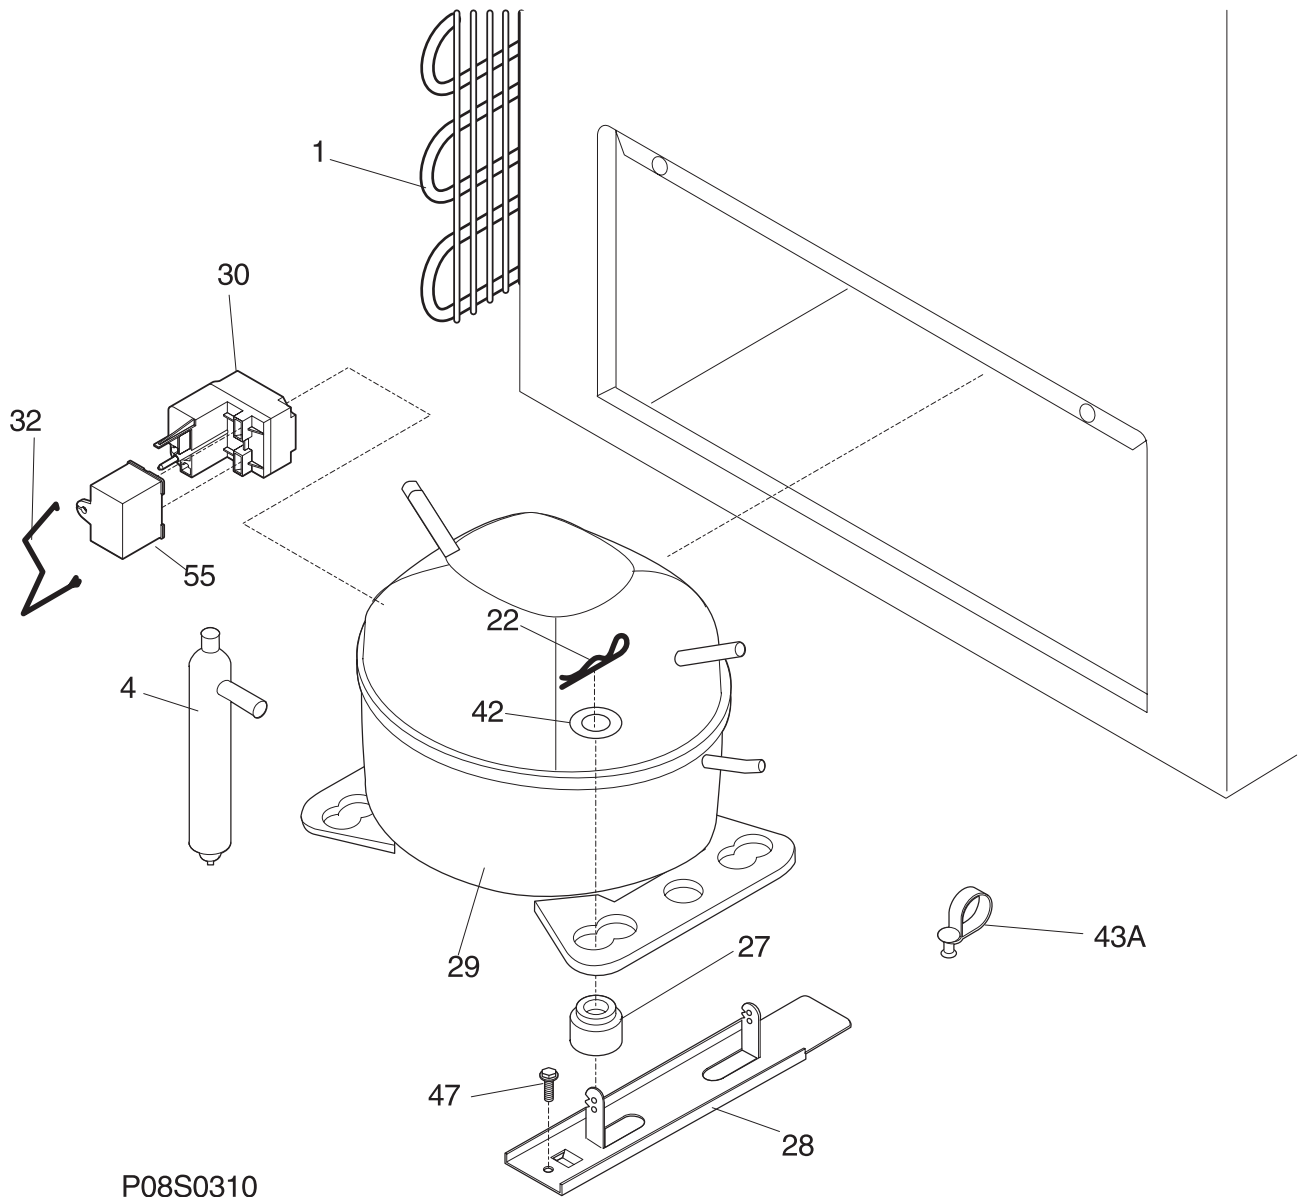

-EN/SERVICE /MLR

365

©2003 Electrolux Home Products, Inc.
All rights reserved

DOOR

P08D0365

DOOR

POS. NO	PART NO	DESCRIPTION
1	216481301	Gasket-door,white
2	5303925107	Lock Assy
5 #	216702900	Key,lock
9	216893202	Panel-inner doorlid,white
10	216141101	Plug button,white
11	216130020	Panel-outer doorlid,white
14	216822900	Switch,light/lamp ,ramp
15	216846400	Light Bulb/Lamp
16	216817600	Socket,light/lamp ,25 W
18	216897600	Handle,white
27	5303212828	Clip,panel mtg
34	5303296969	Shield,lid lamp
40	5309948647	Fastener,handle
47 #	216898800	Harness-lid
57	216899503	Overlay,white
*	5303917276	Insulation-door,fiberglass ,(bulk)

CABINET

P08C0623

CABINET

POS. NO	PART NO	DESCRIPTION
1	216909800	Catch-lock,white
1A	216818900	Support,lock catch clip
3	216502600	Plug,drain ,interior
4	216073905	Plug-drain,exterior
6	216111100	Breaker
7	216111700	Breaker,lock side
11	216110800	Breaker,chest end ,(2)
18	216707200	Knob,temp control
21 #	216714600	Control-temperature
27	216629600	Screw,hex washer head ,10-16 x 0.500 ,tapping
28	216035300	Hinge
30	216110700	Breaker,corners
59	216916200	Basket,upper ,(2)
62A	131420300	Screw,cr truss head ,8-18AB x 0.750
75	216034301	Panel,access ,white
*	216794305	Energy Guide
*	5303305324	Paint,touch-up ,white

SYSTEM

P08S0310

SYSTEM

POS. NO	PART NO	DESCRIPTION
1 #	5303280307	Condenser
4	216634500	Drier-filter
5	216806900	Harness-main
22	216056400	Clip,compressor mtg ,SPRING
27	5308002681	Grommet,compressor
28	5303212615	Support,compressor
29 #	216784500	Compressor,w/o electricals
30	216649300	Controller-regulator LP
32	216649100	Clamp,elec cont mtg ,compressor
42	216232700	Washer,flat ,1"OD x 0.531"ID
43A	5303212614	Clip,harness mount
47	216629600	Screw,hex washer head ,10-16 x 0.500 ,tapping
55 #	218909901	Capacitor,run ,50/60 Hz ,220 VAC ,15 microfarad
86	216036600	Screw,ph washer head ,8-32CA x 0.500 ,thread forming
*	5303298960	Spacer-tube,0.237" ID