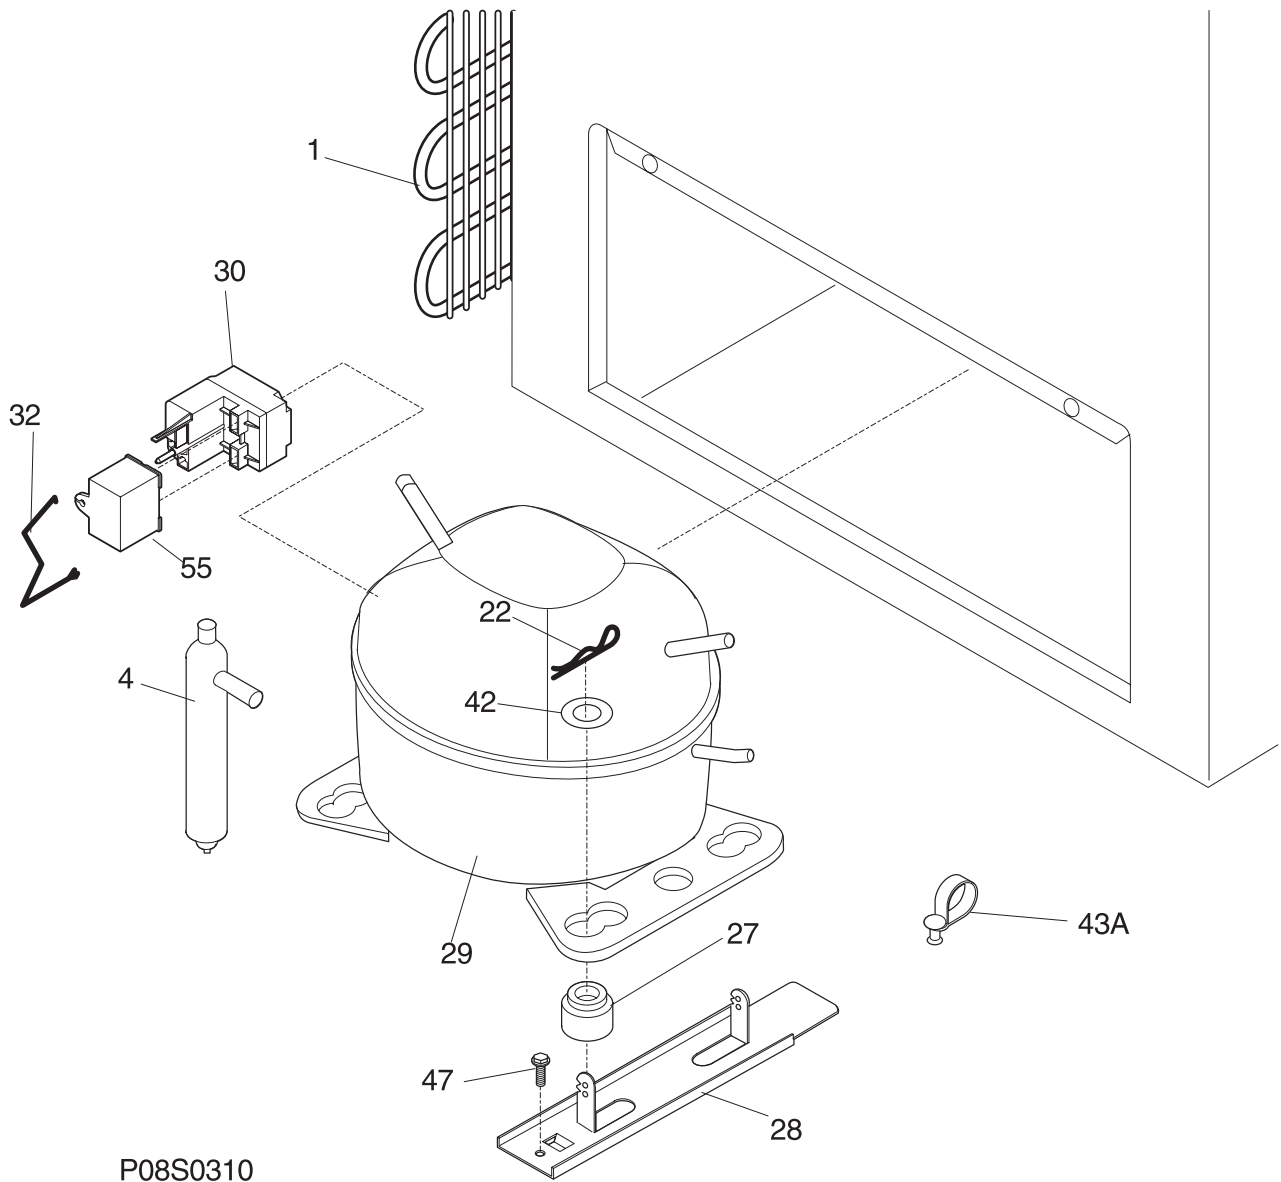

Publication No.
5995408522
04/04/27
(EN/SERVICE/MLR)
365

FREEZER CHEST

Model No.
FFC18K1CW

Copyright © 2004 Electrolux Home Products, Inc.
All rights reserved.

DOOR

POS. NO	PART NO.	DESCRIPTION
1	216481301	Gasket-door, white
9	216893203	Panel-inner door, frzr
10	216923001	Plug button, 1/4", white
11	216130019	Panel-lid, white
14	216822900	Switch, light/lamp, ramp
15	216846400	Light Bulb/Lamp
16	216817600	Socket, light/lamp, 25 W
18	216140200	Handle, recessed, white
27	5303212828	Clip, panel mtg
31	08009392	Gasket, white
34	5303296969	Shield, lid lamp
47 #	216898800	Harness-lid
*	5303917276	Insulation-door, fiberglass, (bulk)

CABINET

P08C0613

CABINET

POS. NO	PART NO.	DESCRIPTION
2	216269500	Adapter, drain hose
3	216502600	Plug, drain, interior
4	216073900	Plug, drain, exterior
6	216111100	Breaker
11	216110800	Breaker, chest end, (2)
12A	216892800	Nameplate
18	216707200	Knob, temp control
21 #	216714600	Control-temperature
27	216629600	Screw, hex washer head, 10-16 x 0.500, tapping
28	216035300	Hinge
30	216110700	Breaker, corners
59	216916200	Basket, upper, (2)
62	131420300	Screw, cr truss head, 8-18AB x 0.750
75	216034301	Panel, access, white
94	216140400	Lens, frost indicator, blue
*	216794305	Energy Guide
*	5303305324	Paint, touch-up, white

SYSTEM

P08S0310

SYSTEM

POS. NO	PART NO.	DESCRIPTION
1 #	5303280307	Condenser
4	216634500	Drier-filter
5	216806900	Harness-main
22	216056400	Clip, compressor mtg, SPRING
27	5308002681	Grommet, compressor
28	5303212615	Support, compressor
29 #	216784700	Compressor, w/o electricals
30	216649300	Controller-regulator LP
32	216649100	Clamp, elec cont mtg, compressor
42	216232700	Washer, flat, 1"OD x 0.531"ID
43A	5303212614	Clip, harness mount
47	216629600	Screw, hex washer head, 10-16 x 0.500, tapping
55	218909913	Capacitor-run, 220 VAC, 15 microfarad
86	216036600	Screw, ph washer head, 8-32CA x 0.500, thread forming
*	5303298960	Spacer-tube, 0.237" ID