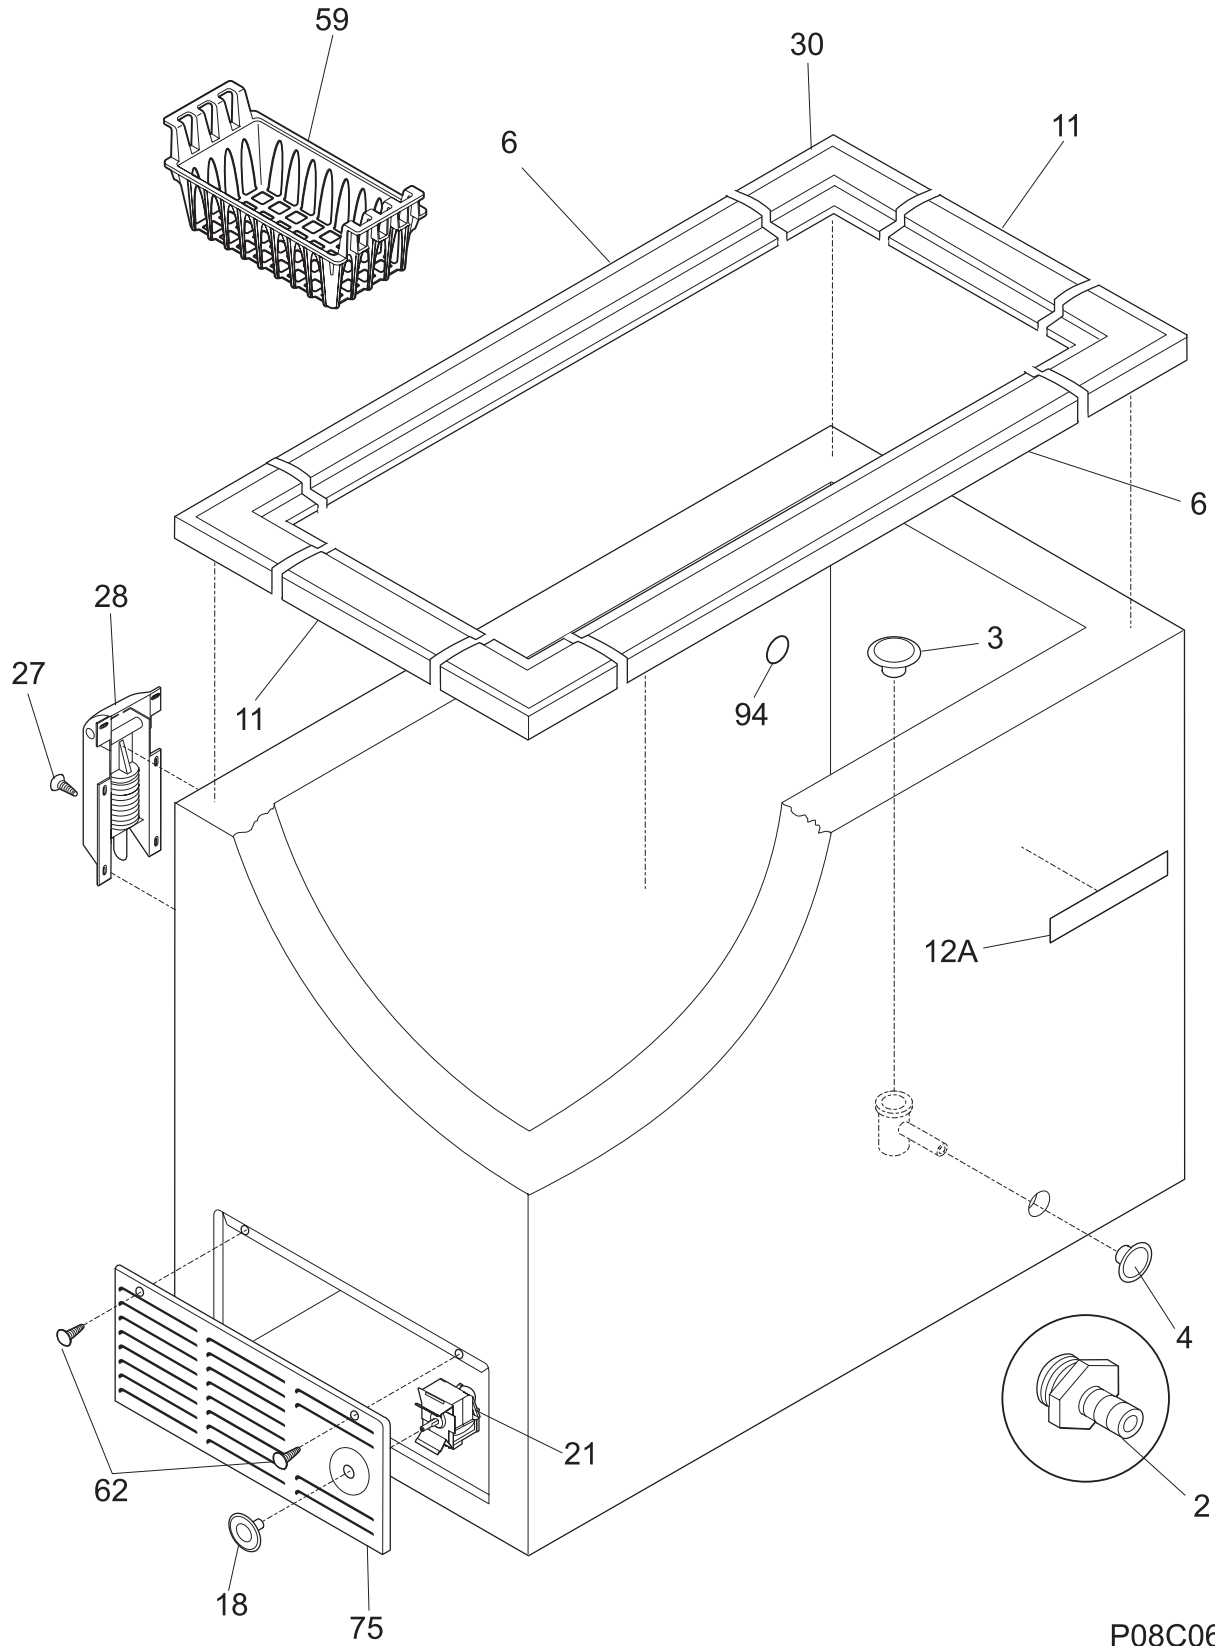

Publication No.
5995408522
04/04/27
(EN/SERVICE/MLR)
365

FREEZER CHEST

Model No.
FFC18K1CW

Copyright © 2004 Electrolux Home Products, Inc.
All rights reserved.

DOOR

POS. NO	PART NO.	DESCRIPTION
1	216481301	Gasket-door, white
9	216893203	Panel-inner door, frzr
10	216923001	Plug button, 1/4", white
11	216130019	Panel-lid, white
14	216822900	Switch, light/lamp, ramp
15	216846400	Light Bulb/Lamp
16	216817600	Socket, light/lamp, 25 W
18	216140200	Handle, recessed, white
27	5303212828	Clip, panel mtg
31	08009392	Gasket, white
34	5303296969	Shield, lid lamp
47 #	216898800	Harness-lid
*	5303917276	Insulation-door, fiberglass, (bulk)

CABINET

P08C0613

CABINET

POS. NO	PART NO.	DESCRIPTION
2	216269500	Adapter, drain hose
3	216502600	Plug, drain, interior
4	216073900	Plug, drain, exterior
6	216111100	Breaker
11	216110800	Breaker, chest end, (2)
12A	216892800	Nameplate
18	216707200	Knob, temp control
21 #	216714600	Control-temperature
27	216629600	Screw, hex washer head, 10-16 x 0.500, tapping
28	216035300	Hinge
30	216110700	Breaker, corners
59	216916200	Basket, upper, (2)
62	131420300	Screw, cr truss head, 8-18AB x 0.750
75	216034301	Panel, access, white
94	216140400	Lens, frost indicator, blue
*	216794305	Energy Guide
*	5303305324	Paint, touch-up, white

SYSTEM

P08S0310

SYSTEM

POS. NO	PART NO.	DESCRIPTION
1 #	5303280307	Condenser
4	216634500	Drier-filter
5	216806900	Harness-main
22	216056400	Clip, compressor mtg, SPRING
27	5308002681	Grommet, compressor
28	5303212615	Support, compressor
29 #	216784700	Compressor, w/o electricals
30	216649300	Controller-regulator LP
32	216649100	Clamp, elec cont mtg, compressor
42	216232700	Washer, flat, 1"OD x 0.531"ID
43A	5303212614	Clip, harness mount
47	216629600	Screw, hex washer head, 10-16 x 0.500, tapping
55	218909913	Capacitor-run, 220 VAC, 15 microfarad
86	216036600	Screw, ph washer head, 8-32CA x 0.500, thread forming
*	5303298960	Spacer-tube, 0.237" ID