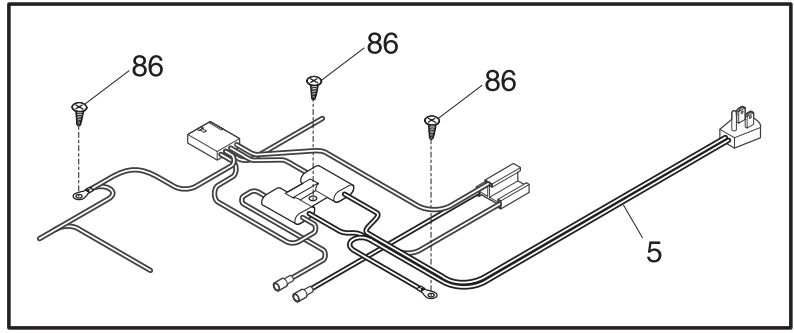

Publication No.
5995408522
04/04/27
(EN/SERVICE/MLR)
365

FREEZER CHEST

Model No.
FFC18K1CW

Copyright © 2004 Electrolux Home Products, Inc.
All rights reserved.

DOOR

POS. NO	PART NO.	DESCRIPTION
1	216481301	Gasket-door, white
9	216893203	Panel-inner door, frzr
10	216923001	Plug button, 1/4", white
11	216130019	Panel-lid, white
14	216822900	Switch, light/lamp, ramp
15	216846400	Light Bulb/Lamp
16	216817600	Socket, light/lamp, 25 W
18	216140200	Handle, recessed, white
27	5303212828	Clip, panel mtg
31	08009392	Gasket, white
34	5303296969	Shield, lid lamp
47 #	216898800	Harness-lid
*	5303917276	Insulation-door, fiberglass, (bulk)

CABINET

P08C0613

CABINET

POS. NO	PART NO.	DESCRIPTION
2	216269500	Adapter, drain hose
3	216502600	Plug, drain, interior
4	216073900	Plug, drain, exterior
6	216111100	Breaker
11	216110800	Breaker, chest end, (2)
12A	216892800	Nameplate
18	216707200	Knob, temp control
21 #	216714600	Control-temperature
27	216629600	Screw, hex washer head, 10-16 x 0.500, tapping
28	216035300	Hinge
30	216110700	Breaker, corners
59	216916200	Basket, upper, (2)
62	131420300	Screw, cr truss head, 8-18AB x 0.750
75	216034301	Panel, access, white
94	216140400	Lens, frost indicator, blue
*	216794305	Energy Guide
*	5303305324	Paint, touch-up, white

SYSTEM

P08S0310

SYSTEM

POS. NO	PART NO.	DESCRIPTION
1 #	5303280307	Condenser
4	216634500	Drier-filter
5	216806900	Harness-main
22	216056400	Clip, compressor mtg, SPRING
27	5308002681	Grommet, compressor
28	5303212615	Support, compressor
29 #	216784700	Compressor, w/o electricals
30	216649300	Controller-regulator LP
32	216649100	Clamp, elec cont mtg, compressor
42	216232700	Washer, flat, 1"OD x 0.531"ID
43A	5303212614	Clip, harness mount
47	216629600	Screw, hex washer head, 10-16 x 0.500, tapping
55	218909913	Capacitor-run, 220 VAC, 15 microfarad
86	216036600	Screw, ph washer head, 8-32CA x 0.500, thread forming
*	5303298960	Spacer-tube, 0.237" ID