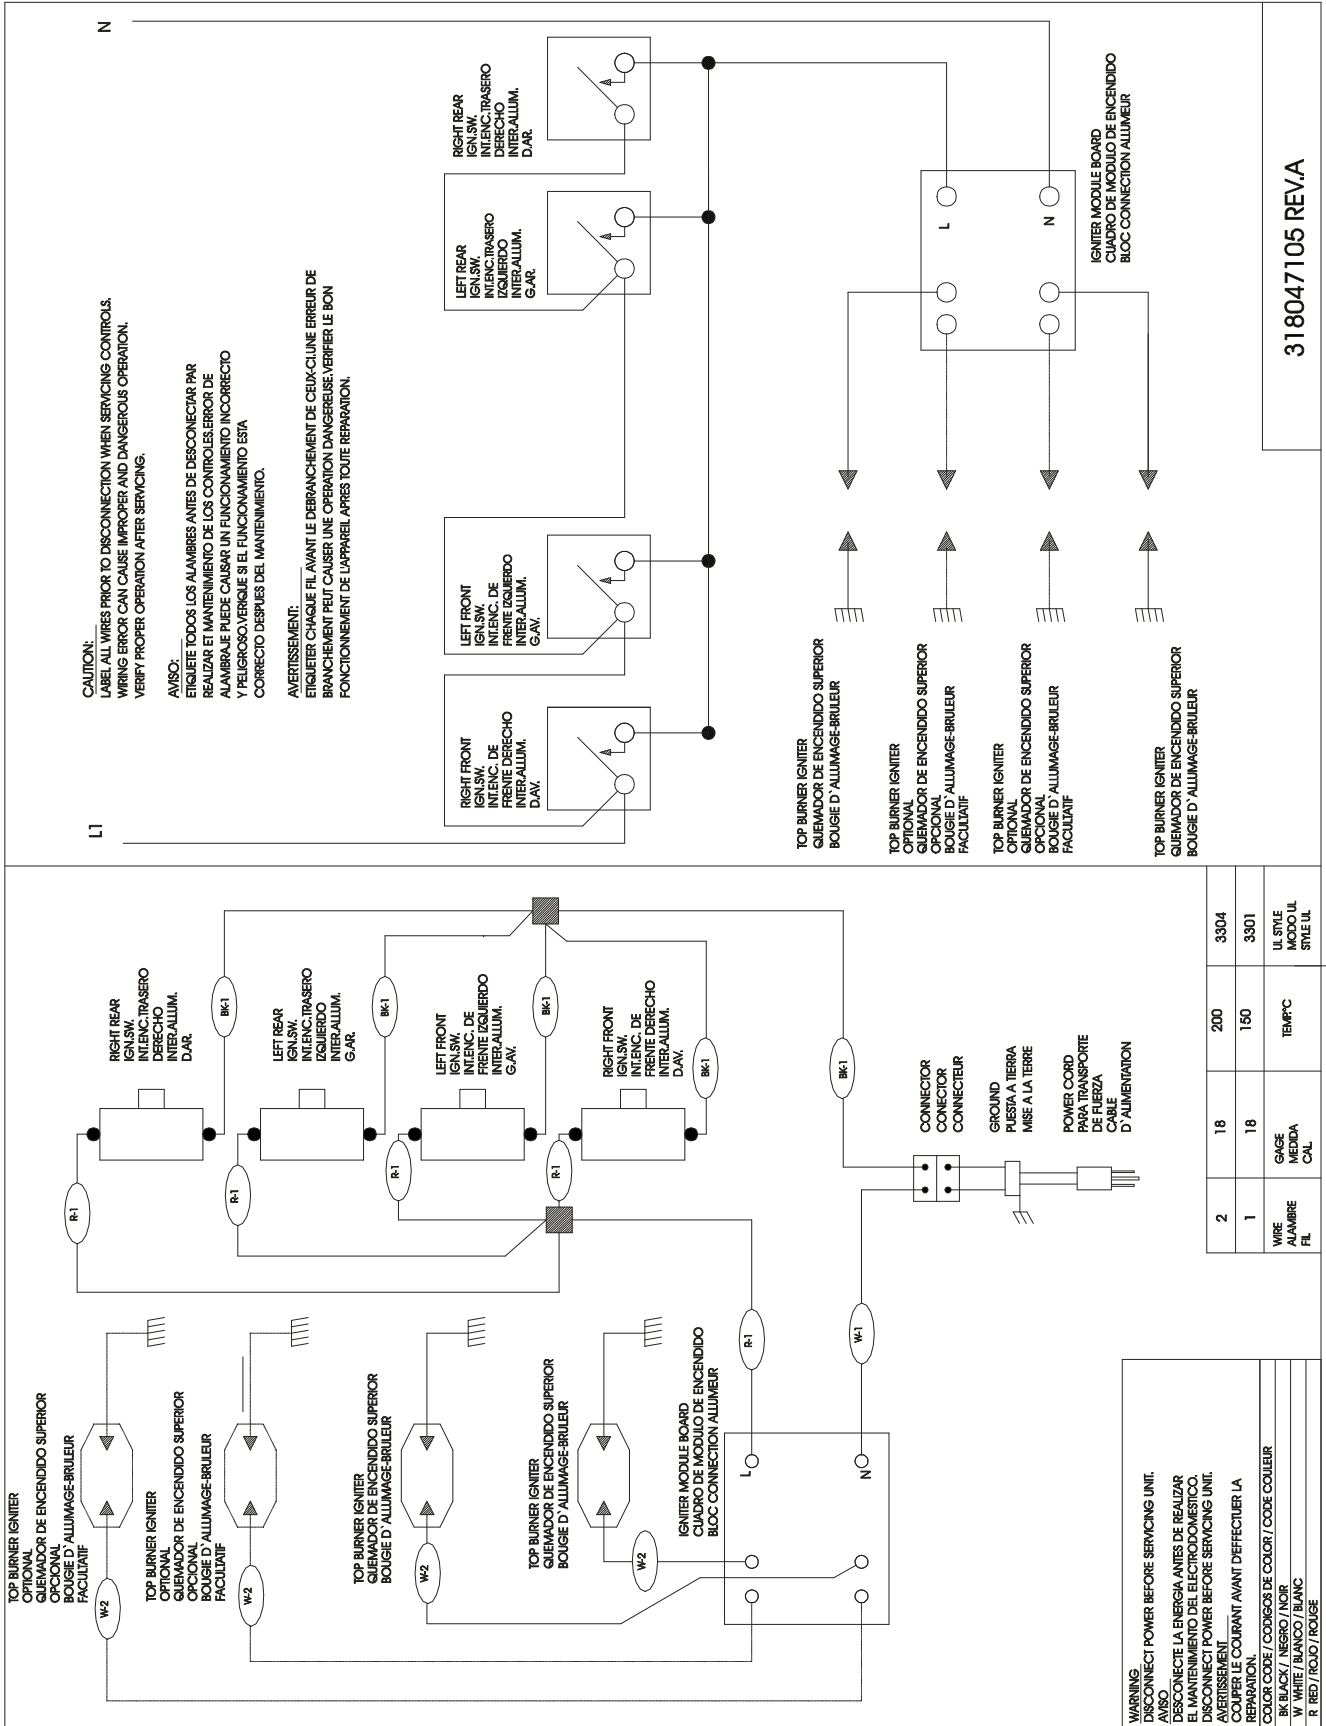

## COOKTOP

A= FGC26C3H (FGC26C3HWA)

B= FGC26C3H (FGC26C3HDA)

C= FGC26C3H (FGC26C3HCA)

POS. NO.	PART NO.				DESCRIPTION
3	5303305547	A	B		Channel-top stiffener
16	318159105	A			Main Top white
16	318159106		B		Main Top almond
16	318159104			C	Main Top chrome
17	3016817	A	B	C	Rod-maintop support
18	318074310	A	B	C	Hinge-maintop (2)
19#	318067300	A	B	C	Pan-burner black
20	316040807	A	B	C	Grate
23	318021400	A	B	C	Panel-control
43	318164713	A	B	C	Knob-control black
45A	3201437	A	B	C	Strain relief
46	318077301	A	B	C	Burner Box
47#	5303311311	A	B	C	Cord,electric
74	318101504	A	B	C	Plate-control, LF
75	318101505	A	B	C	Plate-control, RF
76	318101506	A	B	C	Plate-control, LR
77	318101507	A	B	C	Plate-control, RR
78	318075801	A	B	C	Nameplate
97	5303300265	A	B	C	Screw, 8-18 X 1/2
98	5303326255	A	B	C	Grommet, plastic
99	5303324192	A	B		Nut
100	5303325982	A	B	C	Nut, 10-32
183	5304410665	A	B	C	Shoulder screw, 10-32 X 5/8

LA00BR77111-1

A= FGC26C3H (FGC26C3HWA)

B= FGC26C3H (FGC26C3HDA)

C= FGC26C3H (FGC26C3HCA)

POS. NO	PART NO				DESCRIPTION
1 #	5303294450	A	B	C	Manifold Pipe
2 #	318087030	A	B	C	Valve-top burner
3 #	316032001	A	B	C	Switch-igniter
8 #	5303912606	A	B	C	Spark Module
9	5303311307	A	B	C	Nut, angle, 1/4-20
10#	318176300	A	B	C	Burner Assy-front
10A #	318176301	A	B	C	Burner Assy-back
11#	318148500	A	B	C	Ignitor-top burner, base, 7.25"
11A#	318148501	A	B	C	Ignitor-top burner, base, 16.25"
12	3016993	A	B	C	Retainer-igniter
14 #	5308007974	A	B	C	Regulator-pressure
33	5303294764	A	B	C	Channel-burner support
35	318146300	A	B	C	Bushing
64	5303294750	A	B	C	Retainer/bracket
66	5303294765	A	B	C	Angle, manifold pipe, mtg
84	5303294763	A	B	C	Bracket-support
*	08016432	A	B	C	Screw, 8-18 X 3/8
*	5303311306	A	B	C	Screw, 8-18 X3/8
*	5303311532	A	B	C	Screw, 6-32 X 1/4
*	5303324191	A	B	C	Washer
*	5304403070	A	B	C	Screw, 6-32 X 5/16

# FACTORY PARTS CATALOG