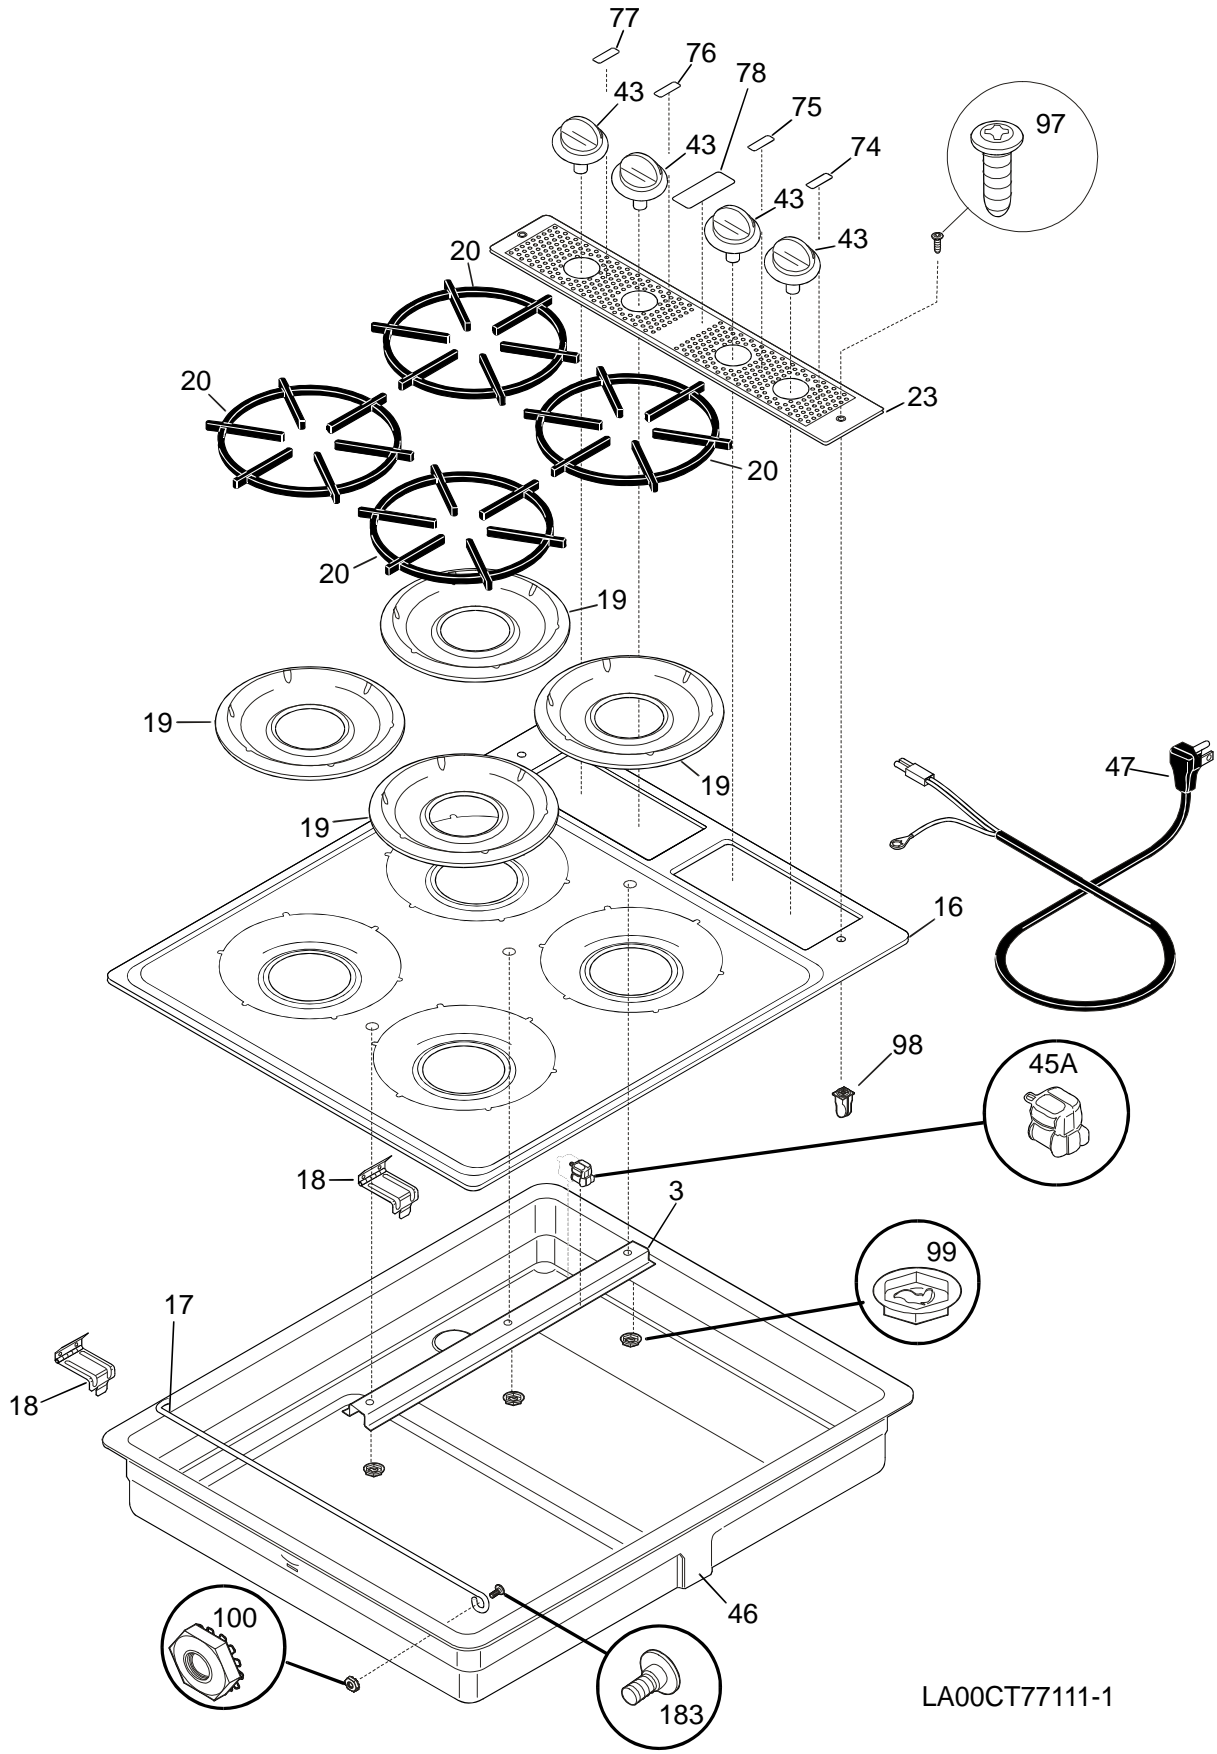

LA00CT77111-1

COOKTOP

A= FGC26C3H (FGC26C3HWA)

B= FGC26C3H (FGC26C3HDA)

C= FGC26C3H (FGC26C3HCA)

POS. NO.	PART NO.				DESCRIPTION
3	5303305547	A	B		Channel-top stiffener
16	318159105	A			Main Top white
16	318159106		B		Main Top almond
16	318159104			C	Main Top chrome
17	3016817	A	B	C	Rod-maintop support
18	318074310	A	B	C	Hinge-maintop (2)
19#	318067300	A	B	C	Pan-burner black
20	316040807	A	B	C	Grate
23	318021400	A	B	C	Panel-control
43	318164713	A	B	C	Knob-control black
45A	3201437	A	B	C	Strain relief
46	318077301	A	B	C	Burner Box
47#	5303311311	A	B	C	Cord,electric
74	318101504	A	B	C	Plate-control, LF
75	318101505	A	B	C	Plate-control, RF
76	318101506	A	B	C	Plate-control, LR
77	318101507	A	B	C	Plate-control, RR
78	318075801	A	B	C	Nameplate
97	5303300265	A	B	C	Screw, 8-18 X 1/2
98	5303326255	A	B	C	Grommet, plastic
99	5303324192	A	B		Nut
100	5303325982	A	B	C	Nut, 10-32
183	5304410665	A	B	C	Shoulder screw, 10-32 X 5/8