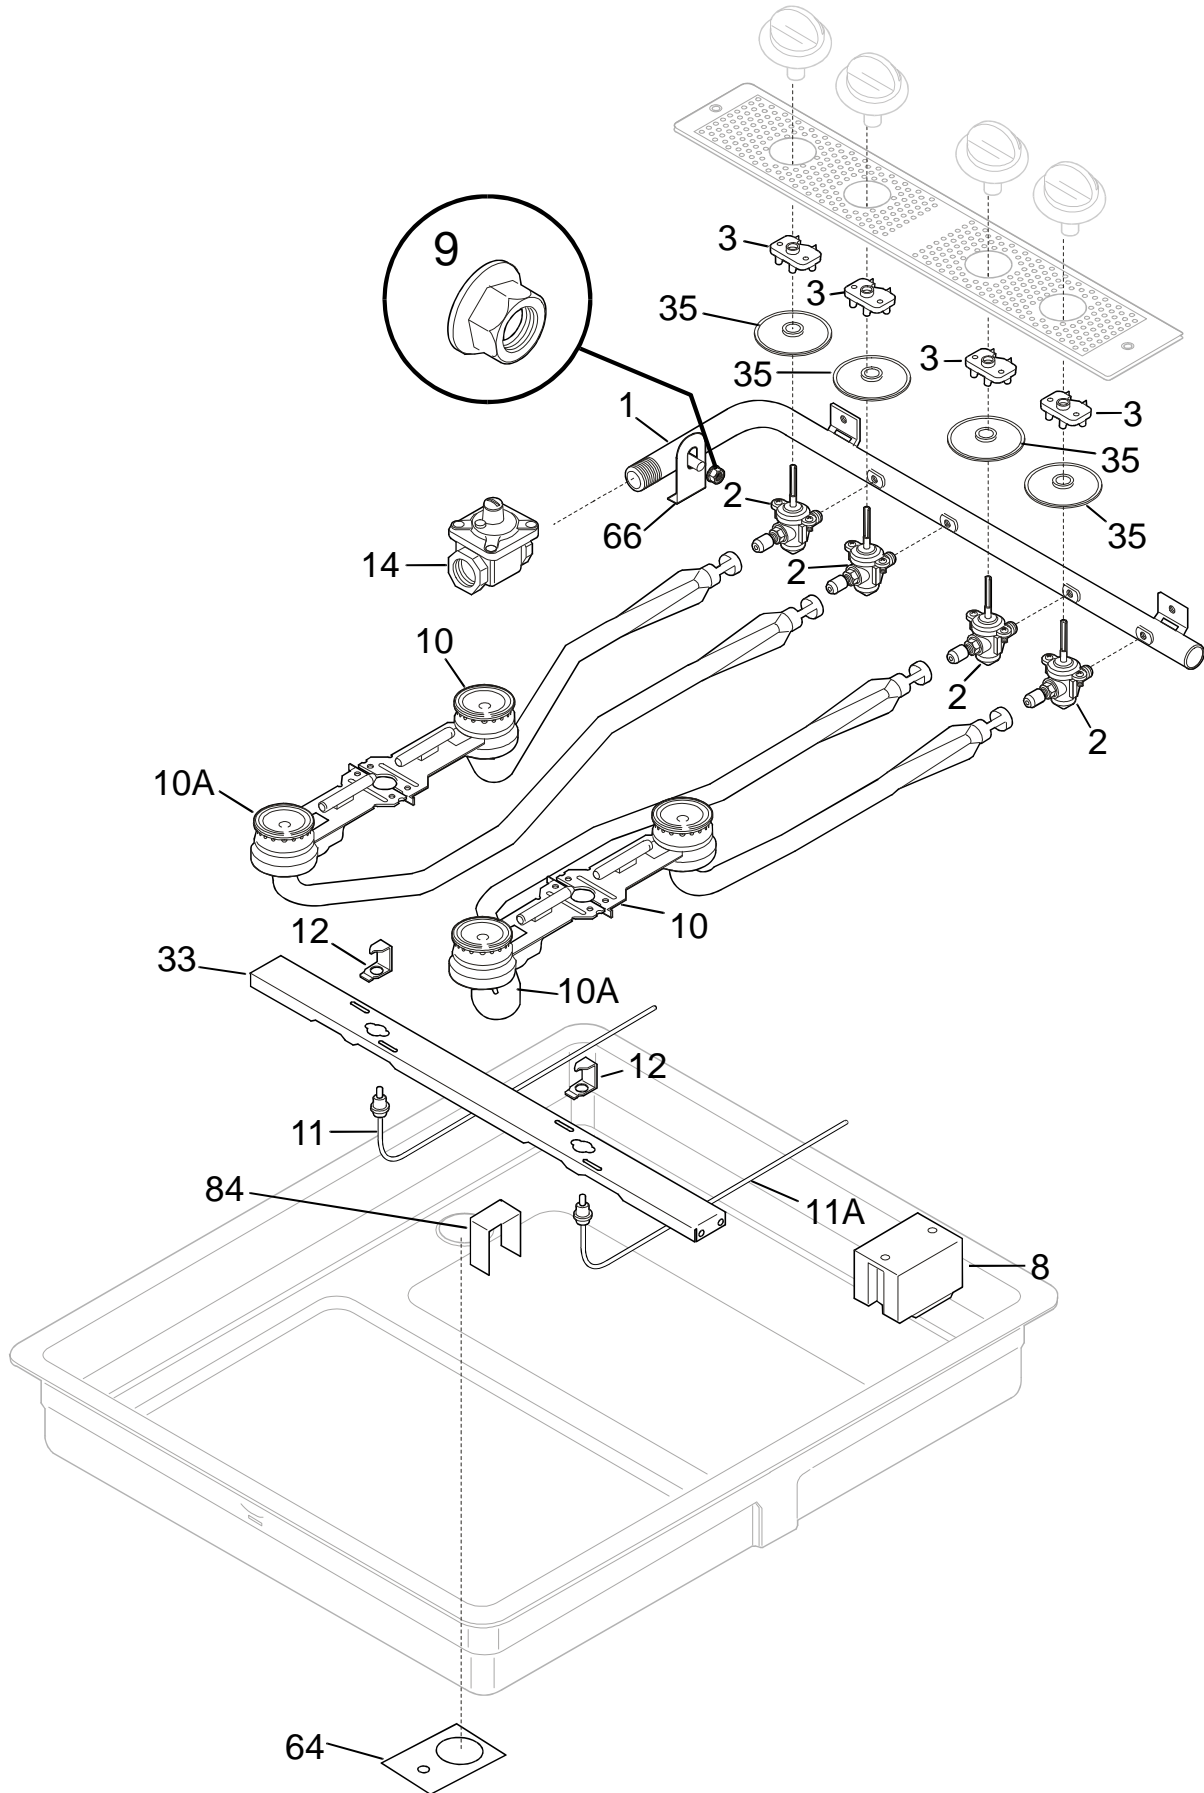

## COOKTOP

A= FGC26C3H (FGC26C3HWA)

B= FGC26C3H (FGC26C3HDA)

C= FGC26C3H (FGC26C3HCA)

POS. NO.	PART NO.				DESCRIPTION
3	5303305547	A	B		Channel-top stiffener
16	318159105	A			Main Top white
16	318159106		B		Main Top almond
16	318159104			C	Main Top chrome
17	3016817	A	B	C	Rod-maintop support
18	318074310	A	B	C	Hinge-maintop (2)
19#	318067300	A	B	C	Pan-burner black
20	316040807	A	B	C	Grate
23	318021400	A	B	C	Panel-control
43	318164713	A	B	C	Knob-control black
45A	3201437	A	B	C	Strain relief
46	318077301	A	B	C	Burner Box
47#	5303311311	A	B	C	Cord,electric
74	318101504	A	B	C	Plate-control, LF
75	318101505	A	B	C	Plate-control, RF
76	318101506	A	B	C	Plate-control, LR
77	318101507	A	B	C	Plate-control, RR
78	318075801	A	B	C	Nameplate
97	5303300265	A	B	C	Screw, 8-18 X 1/2
98	5303326255	A	B	C	Grommet, plastic
99	5303324192	A	B		Nut
100	5303325982	A	B	C	Nut, 10-32
183	5304410665	A	B	C	Shoulder screw, 10-32 X 5/8

LA00BR77111-1

A= FGC26C3H (FGC26C3HWA)

B= FGC26C3H (FGC26C3HDA)

C= FGC26C3H (FGC26C3HCA)

POS. NO	PART NO				DESCRIPTION
1 #	5303294450	A	B	C	Manifold Pipe
2 #	318087030	A	B	C	Valve-top burner
3 #	316032001	A	B	C	Switch-igniter
8 #	5303912606	A	B	C	Spark Module
9	5303311307	A	B	C	Nut, angle, 1/4-20
10#	318176300	A	B	C	Burner Assy-front
10A #	318176301	A	B	C	Burner Assy-back
11#	318148500	A	B	C	Ignitor-top burner, base, 7.25"
11A#	318148501	A	B	C	Ignitor-top burner, base, 16.25"
12	3016993	A	B	C	Retainer-igniter
14 #	5308007974	A	B	C	Regulator-pressure
33	5303294764	A	B	C	Channel-burner support
35	318146300	A	B	C	Bushing
64	5303294750	A	B	C	Retainer/bracket
66	5303294765	A	B	C	Angle, manifold pipe, mtg
84	5303294763	A	B	C	Bracket-support
*	08016432	A	B	C	Screw, 8-18 X 3/8
*	5303311306	A	B	C	Screw, 8-18 X3/8
*	5303311532	A	B	C	Screw, 6-32 X 1/4
*	5303324191	A	B	C	Washer
*	5304403070	A	B	C	Screw, 6-32 X 5/16