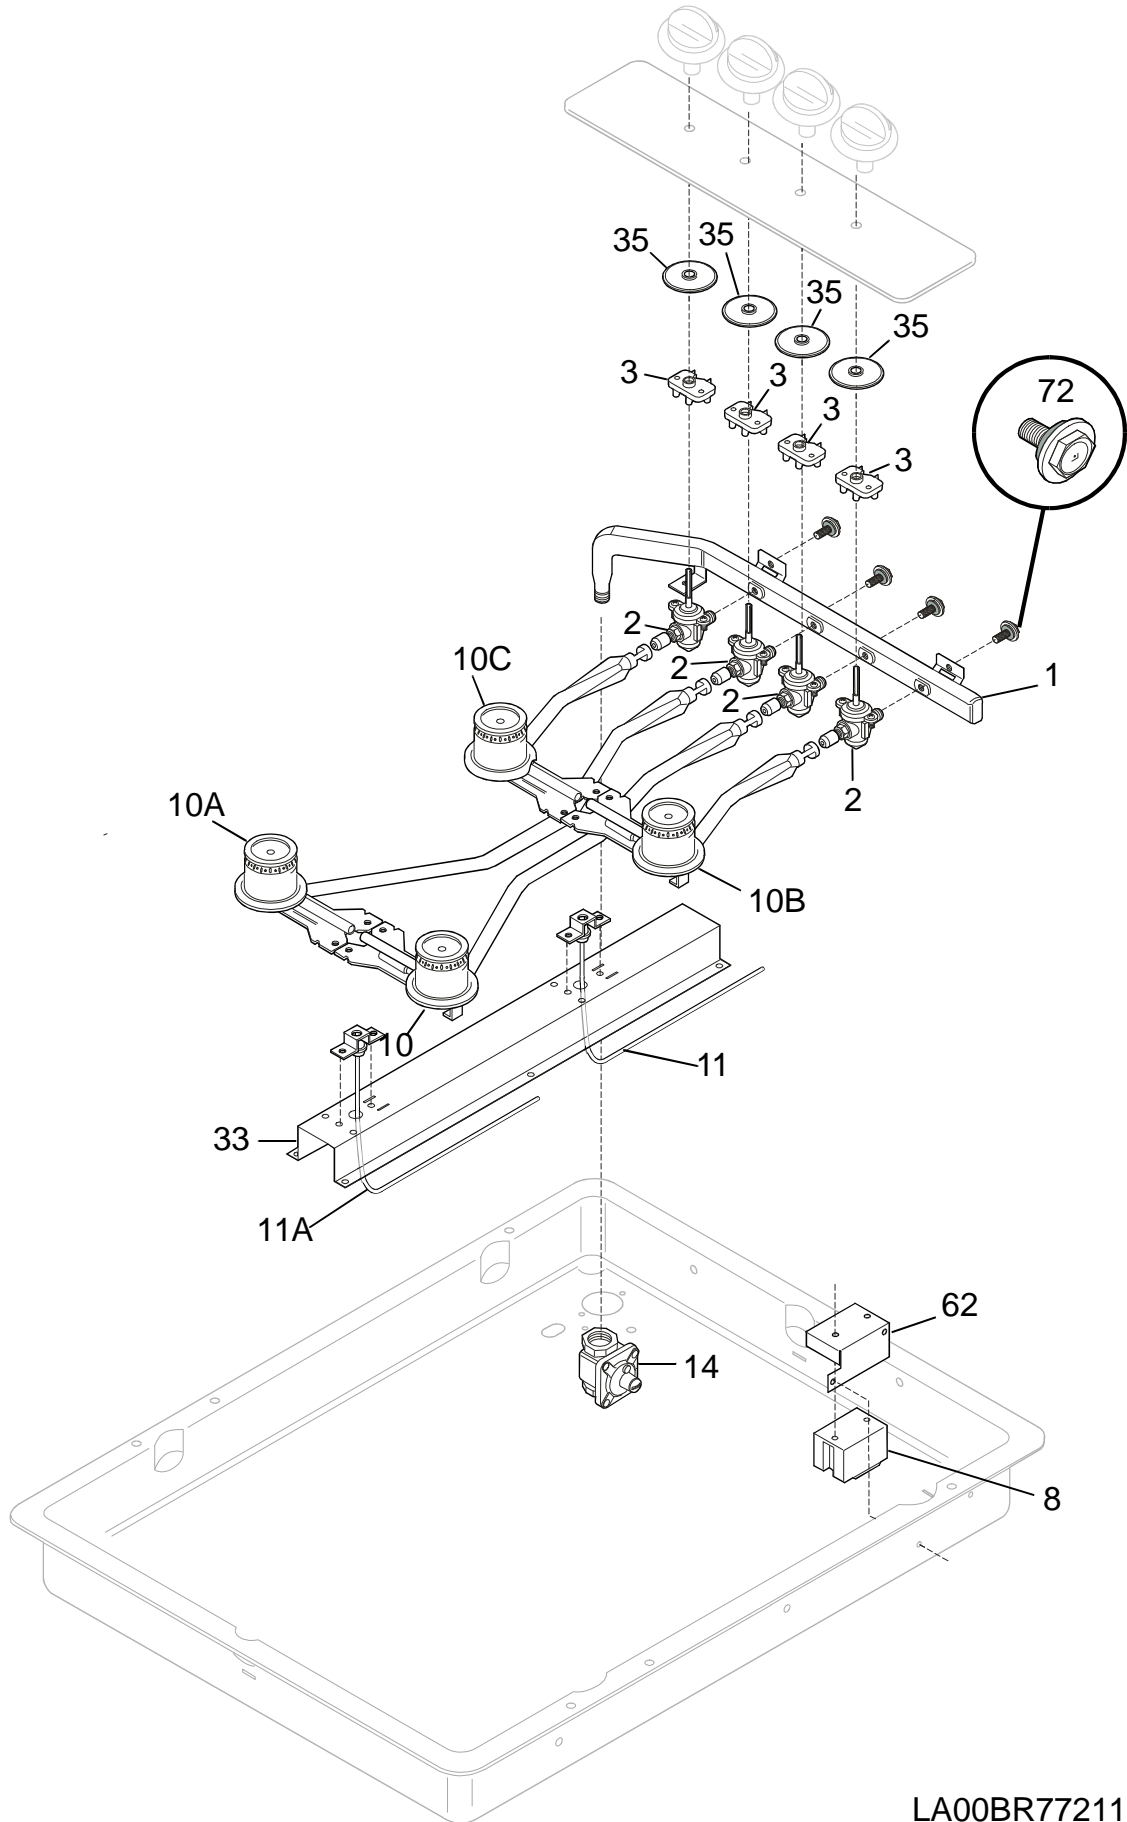

## COOKTOP

A= FGC30C3H (FGC30C3HWA)

B= FGC30C3H (FGC30C3HDA)

POS. NO.	PART NO.	A	B	DESCRIPTION
3	5303305547	A	B	Channel-top stiffener
16	318159116	A		Main Top white
16	318159115		B	Main Top almond
17	3016817	A	B	Rod-maintop support
18	318074310	A	B	Hinge-maintop (2)
20	316040807	A	B	Grate
23	318021600	A	B	Panel-control assy
43	318164706	A	B	Knob-control black
45A	3201437	A	B	Strain relief
46	318077411	A	B	Burner Box
47#	5303303991	A	B	Cord,electric
99	5303324192	A	B	Nut
100	5303325982	A	B	Nut, 10-32
136	5303935029	A	B	Support
137	5303323138	A	B	Screw, 10-24 X1/2
183	5304410665	A	B	Shoulder screw, 10-32 X 5/8
*	5303311306	A	B	Screw, 8-18 X 3/8
*	5303311333	A	B	Screw, 8-32 X 3/8
*	5303323140	A	B	Screw, ground
*	5303311532	A	B	Screw, 6-32 X 1/4

LA00BR77211-1

A= FGC30C3H (FGC30C3HWA)

B= FGC30C3H (FGC30C3HDA)

POS. NO	PART NO	A	B	DESCRIPTION
1 #	318177001	A	B	Manifold Pipe
2 #	318087010	A	B	Valve-top burner
3 #	316032002	A	B	Switch-igniter
8 #	5303912606	A	B	Spark Module
9	5303311307	A	B	Nut, angle, 4-20
10 #	3201432	A	B	Burner-top, LF
10A #	3201433	A	B	Burner-top, LR
10B #	3201434	A	B	Burner-top, RF
10C #	3201435	A	B	Burner-top, RR
11#	318148600	A	B	Ignitor-top burner, assy, 7.25"
11A#	318148601	A	B	Ignitor-top burner, assy, 16.25"
14 #	5308007974	A	B	Regulator-pressure
33	3201449	A	B	Bracket-burner mtg.
35	318146300	A	B	Bushing-insulation
62	3201439	A	B	Cover-spark module
72	5303323141	A	B	Screw, valve, 1/4-20 X 5/16
*	08016432	A	B	Screw, 8-18 X 3/8
*	5303311306	A	B	Screw, 8-18 X3/8
*	5303311532	A	B	Screw, 6-32 X1/4
*	5303324191	A	B	Washer
*	5304403070	A	B	Screw, 6-32 X 5/16
*	08011129	A	B	Nut, 6-32
*	08011955	A	B	Screw, 10-24 X 3/8
*	5303311333	A	B	Screw, 8-32 X 3/8