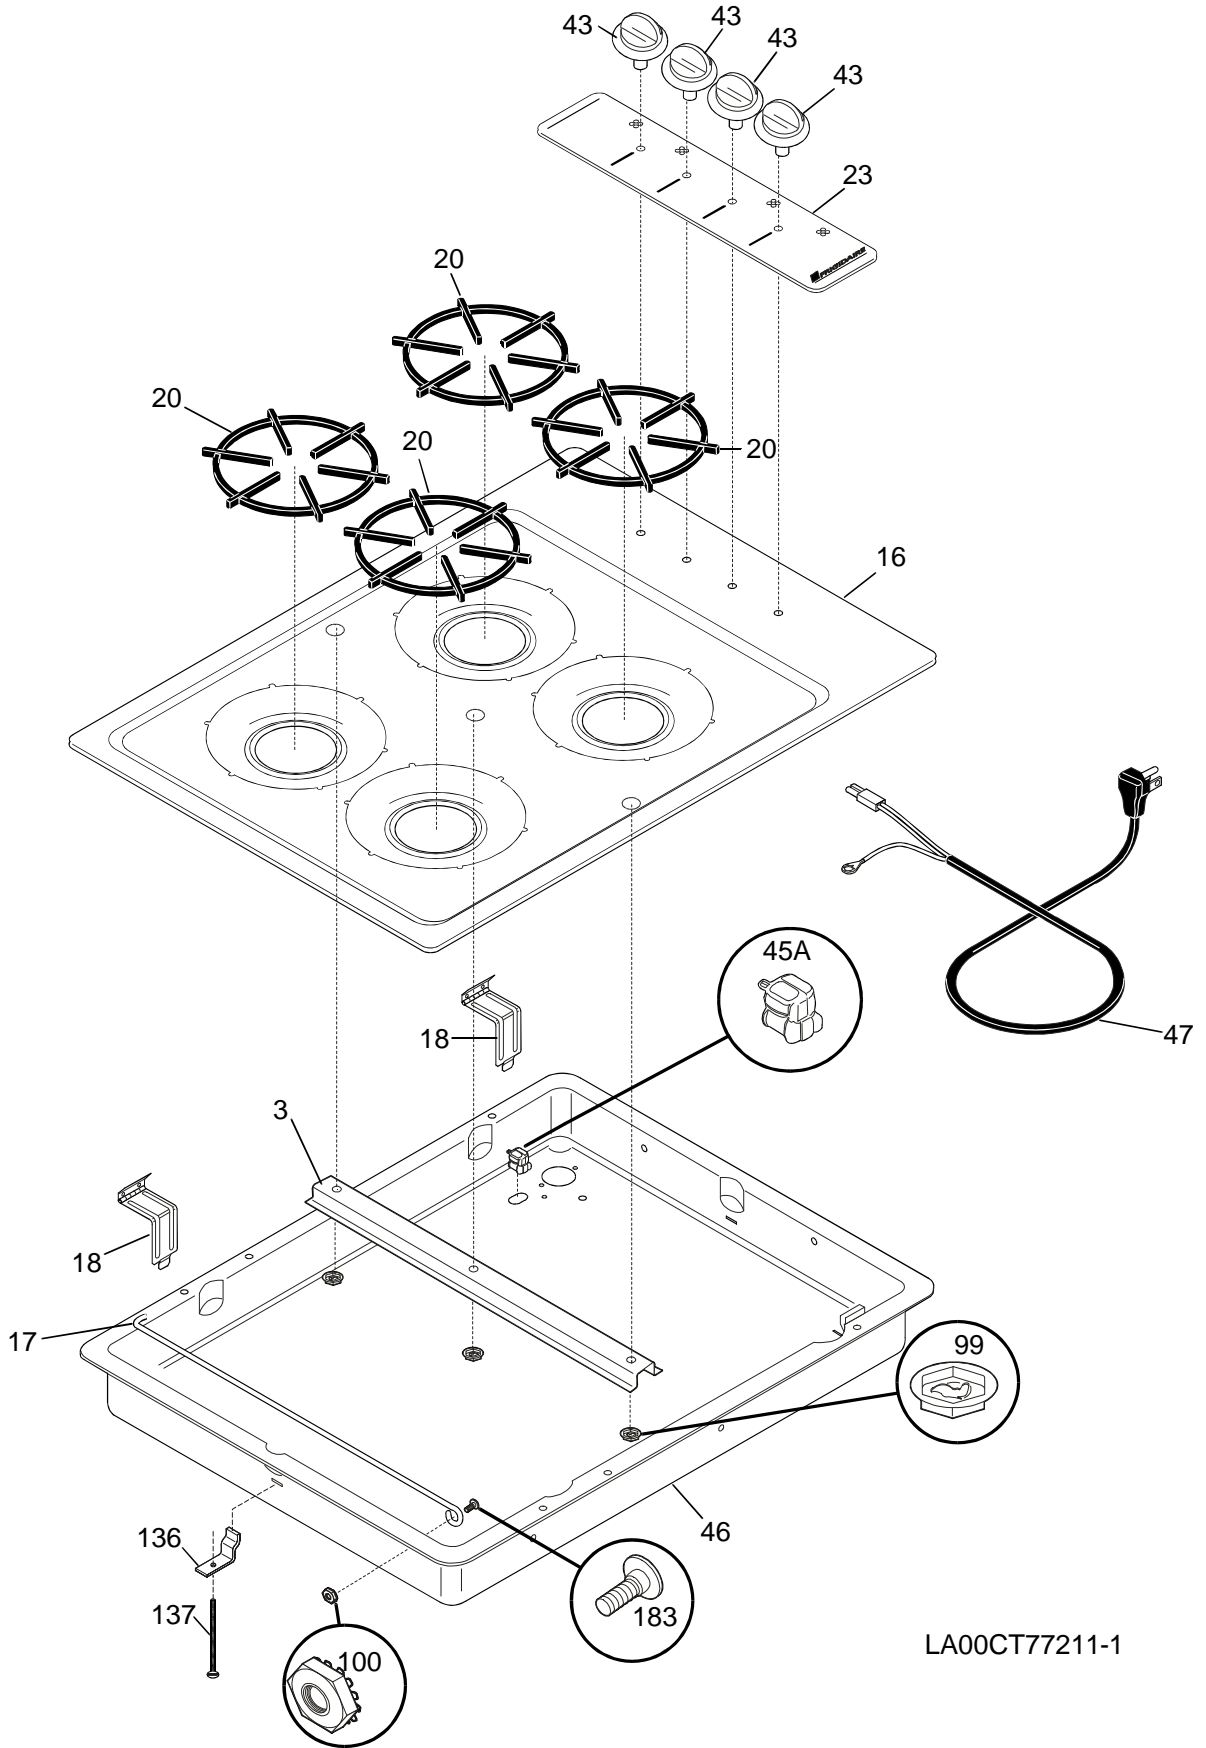

LA00CT77211-1

COOKTOP

A= FGC30C3H (FGC30C3HWA)

B= FGC30C3H (FGC30C3HDA)

POS. NO.	PART NO.	A	B	DESCRIPTION
3	5303305547	A	B	Channel-top stiffener
16	318159116	A		Main Top white
16	318159115		B	Main Top almond
17	3016817	A	B	Rod-maintop support
18	318074310	A	B	Hinge-maintop (2)
20	316040807	A	B	Grate
23	318021600	A	B	Panel-control assy
43	318164706	A	B	Knob-control black
45A	3201437	A	B	Strain relief
46	318077411	A	B	Burner Box
47#	5303303991	A	B	Cord,electric
99	5303324192	A	B	Nut
100	5303325982	A	B	Nut, 10-32
136	5303935029	A	B	Support
137	5303323138	A	B	Screw, 10-24 X1/2
183	5304410665	A	B	Shoulder screw, 10-32 X 5/8
*	5303311306	A	B	Screw, 8-18 X 3/8
*	5303311333	A	B	Screw, 8-32 X 3/8
*	5303323140	A	B	Screw, ground
*	5303311532	A	B	Screw, 6-32 X 1/4