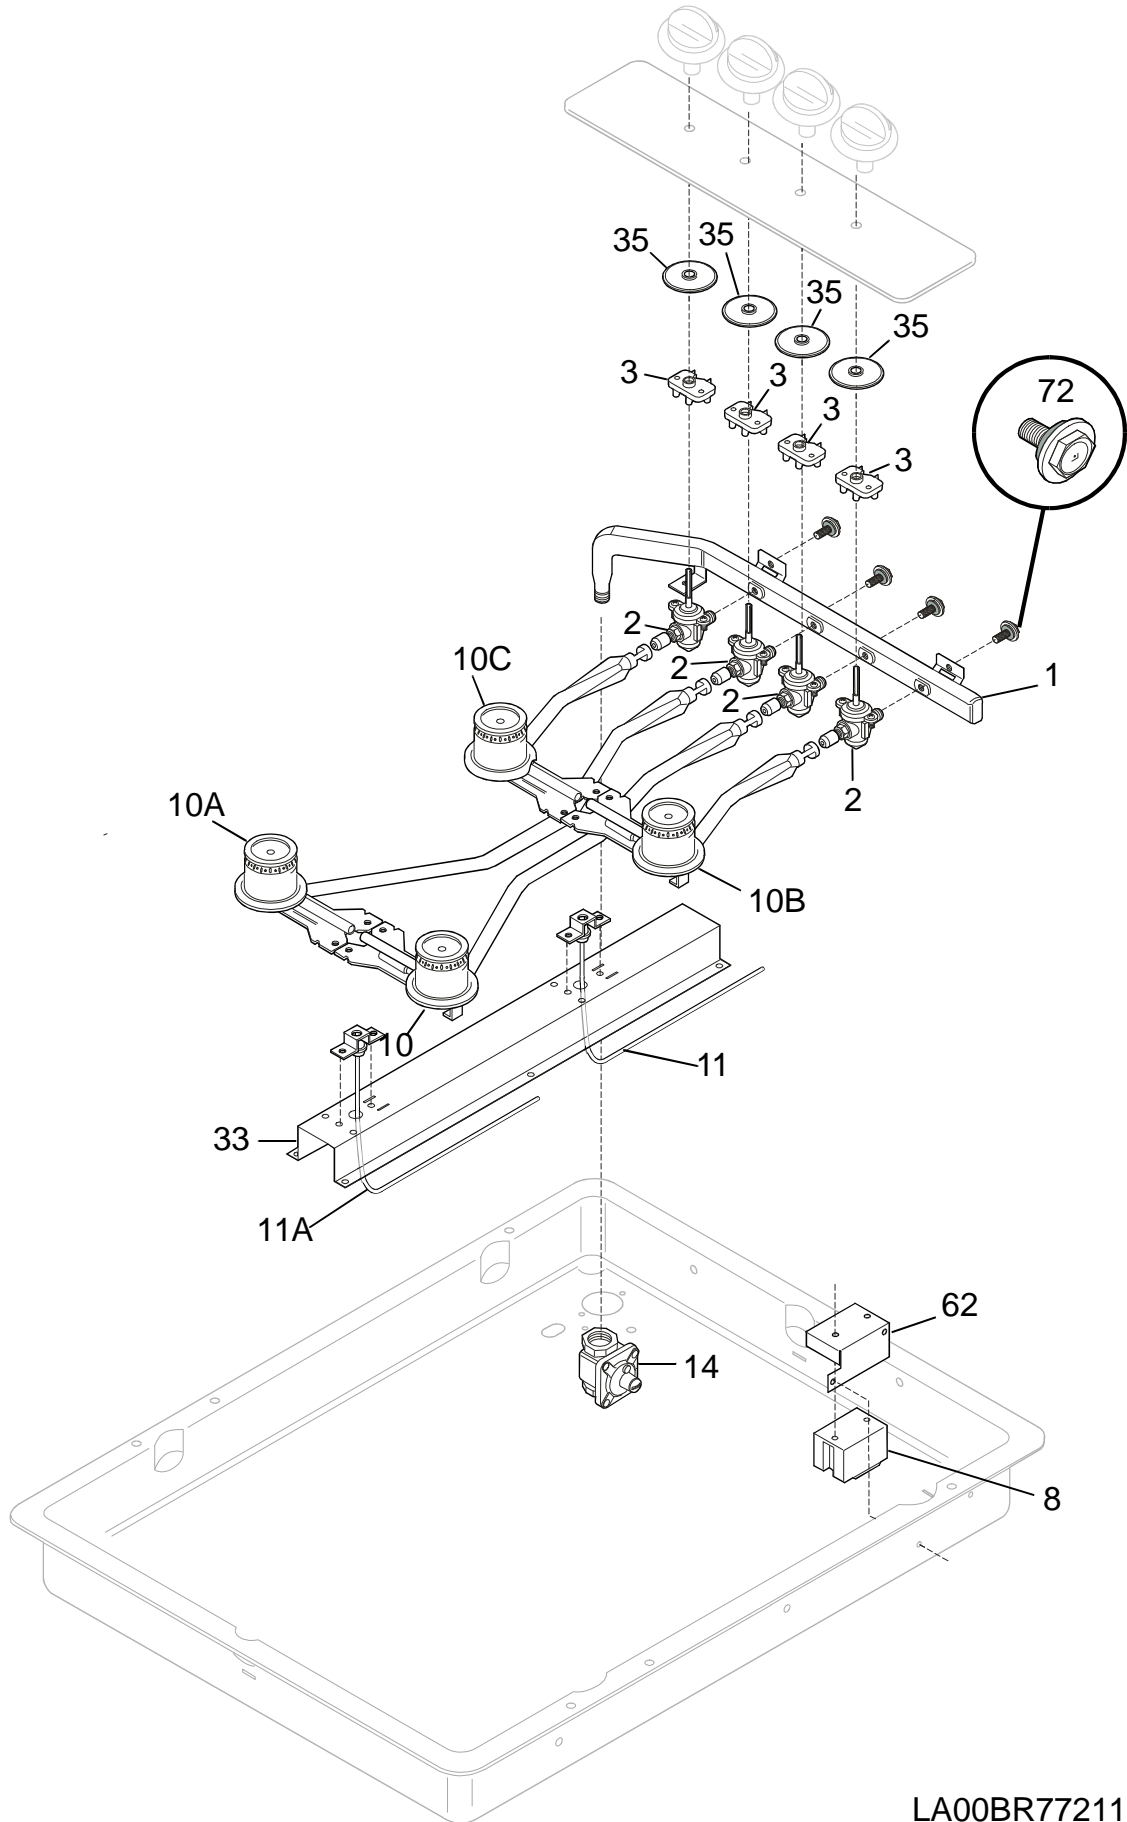

FACTORY PARTS CATALOG GAS COOKTOP

FRIGIDAIRE

PRODUCT NO.	FACTORY NO.	COLOR	MARKET
FGC30C3HWA	3775421130011	WHITE	U.S.A.
FGC30C3HDA	3775421130031	ALMOND	U.S.A.

WIRING DIAGRAM # - 318047105
OWNER'S GUIDE # - 318068140
INSTALLATION INSTR. # - 318201404

©1998 White Consolidated Industries,
Inc.

COOKTOP

A= FGC30C3H (FGC30C3HWA)

B= FGC30C3H (FGC30C3HDA)

POS. NO.	PART NO.	A	B	DESCRIPTION
3	5303305547	A	B	Channel-top stiffener
16	318159116	A		Main Top white
16	318159115		B	Main Top almond
17	3016817	A	B	Rod-maintop support
18	318074310	A	B	Hinge-maintop (2)
20	316040807	A	B	Grate
23	318021600	A	B	Panel-control assy
43	318164706	A	B	Knob-control black
45A	3201437	A	B	Strain relief
46	318077411	A	B	Burner Box
47#	5303303991	A	B	Cord,electric
99	5303324192	A	B	Nut
100	5303325982	A	B	Nut, 10-32
136	5303935029	A	B	Support
137	5303323138	A	B	Screw, 10-24 X1/2
183	5304410665	A	B	Shoulder screw, 10-32 X 5/8
*	5303311306	A	B	Screw, 8-18 X 3/8
*	5303311333	A	B	Screw, 8-32 X 3/8
*	5303323140	A	B	Screw, ground
*	5303311532	A	B	Screw, 6-32 X 1/4

LA00BR77211-1

A= FGC30C3H (FGC30C3HWA)

B= FGC30C3H (FGC30C3HDA)

POS. NO	PART NO	A	B	DESCRIPTION
1 #	318177001	A	B	Manifold Pipe
2 #	318087010	A	B	Valve-top burner
3 #	316032002	A	B	Switch-igniter
8 #	5303912606	A	B	Spark Module
9	5303311307	A	B	Nut, angle, 4-20
10 #	3201432	A	B	Burner-top, LF
10A #	3201433	A	B	Burner-top, LR
10B #	3201434	A	B	Burner-top, RF
10C #	3201435	A	B	Burner-top, RR
11#	318148600	A	B	Ignitor-top burner, assy, 7.25"
11A#	318148601	A	B	Ignitor-top burner, assy, 16.25"
14 #	5308007974	A	B	Regulator-pressure
33	3201449	A	B	Bracket-burner mtg.
35	318146300	A	B	Bushing-insulation
62	3201439	A	B	Cover-spark module
72	5303323141	A	B	Screw, valve, 1/4-20 X 5/16
*	08016432	A	B	Screw, 8-18 X 3/8
*	5303311306	A	B	Screw, 8-18 X3/8
*	5303311532	A	B	Screw, 6-32 X1/4
*	5303324191	A	B	Washer
*	5304403070	A	B	Screw, 6-32 X 5/16
*	08011129	A	B	Nut, 6-32
*	08011955	A	B	Screw, 10-24 X 3/8
*	5303311333	A	B	Screw, 8-32 X 3/8