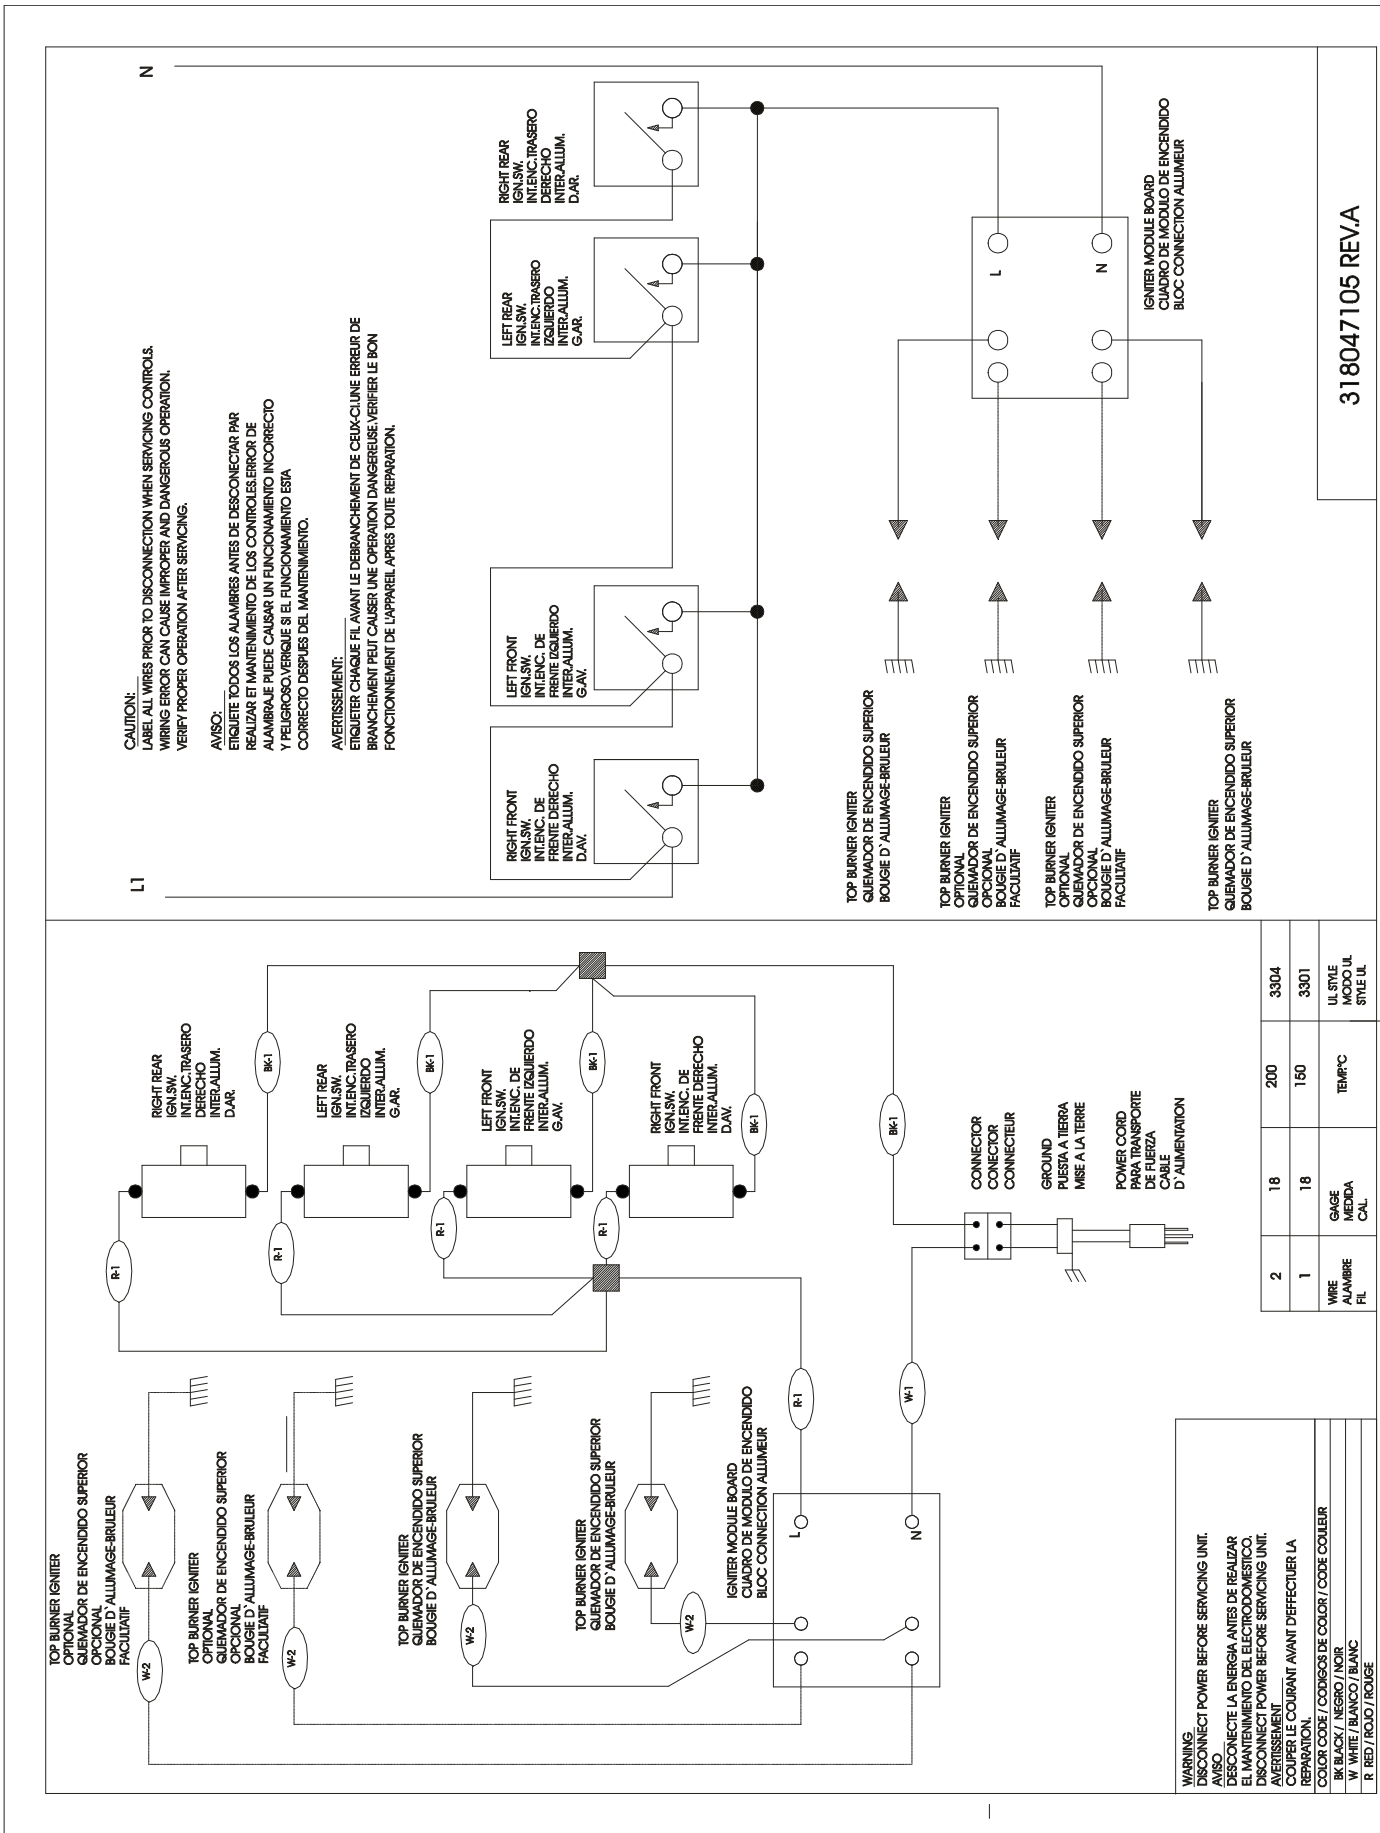

# FACTORY PARTS CATALOG GAS COOKTOP

## COOKTOP

A= FGC36C4H (FGC36C4HWA)  
 B= FGC36C4H (FGC36C4HDA)  
 C= FGC36C4H (FGC36C4HCA)

POS. NO.	PART NO.	A	B	C	DESCRIPTION
16	318159311	A			Main Top white
16	318159312		B		Main Top almond
16	318159313			C	Main Top chrome
18	318074310	A	B	C	Hinge-maintop (2)
19#	318067300	A	B	C	Pan-burner black
20	316040807	A	B	C	Grate
23	318021700	A	B	C	Panel-control
42	5303311316	A	B	C	Handle
43	318164705	A	B	C	Knob-control black
45A	3201437	A	B	C	Strain relief
46	318077111	A	B	C	Burner Box
47#	5303311311	A	B	C	Cord,electric
*	5303311306	A	B	C	Screw, 8-18 X 3/8
*	5303311333	A	B	C	Screw, 8-32 X 3/8
*	5303311532	A	B	C	Screw, 6-32 X 1/4

**NOTE:** Top burner valves  
include mounting screw.

LA00BR77411-2

A= FGC36C4H (FGC36C4HWA)  
 B= FGC36C4H (FGC36C4HDA)  
 C= FGC36C4H (FGC36C4HCA)

POS. NO	PART NO	A	B	C	DESCRIPTION
1 #	3017002	A	B	C	Manifold Pipe
2 #	318087030	A	B	C	Valve-top burner
3 #	316032001	A	B	C	Switch-igniter
8 #	5303912606	A	B	C	Spark Module
10 #	5303323981	A	B	C	Burner-top, LF & RR
10A#	5303323982	A	B	C	Burner-top, RF & LR
11#	318148501	A	B	C	Igniter-burner, 16.25"
12	3016993	A	B	C	Retainer-igniter
14 #	5308007974	A	B	C	Regulator-pressure
33	5303311317	A	B	C	Channel-burner support
35	318146300	A	B	C	Bushing
*	08016432	A	B	C	Screw, 8-18 X 3/8
*	5303311306	A	B	C	Screw, 8-18 X3/8
*	5303311532	A	B	C	Screw, 6-32 X 1/4
*	5303324191	A	B	C	Washer
*	5304403070	A	B	C	Screw, 6-32 X 5/16