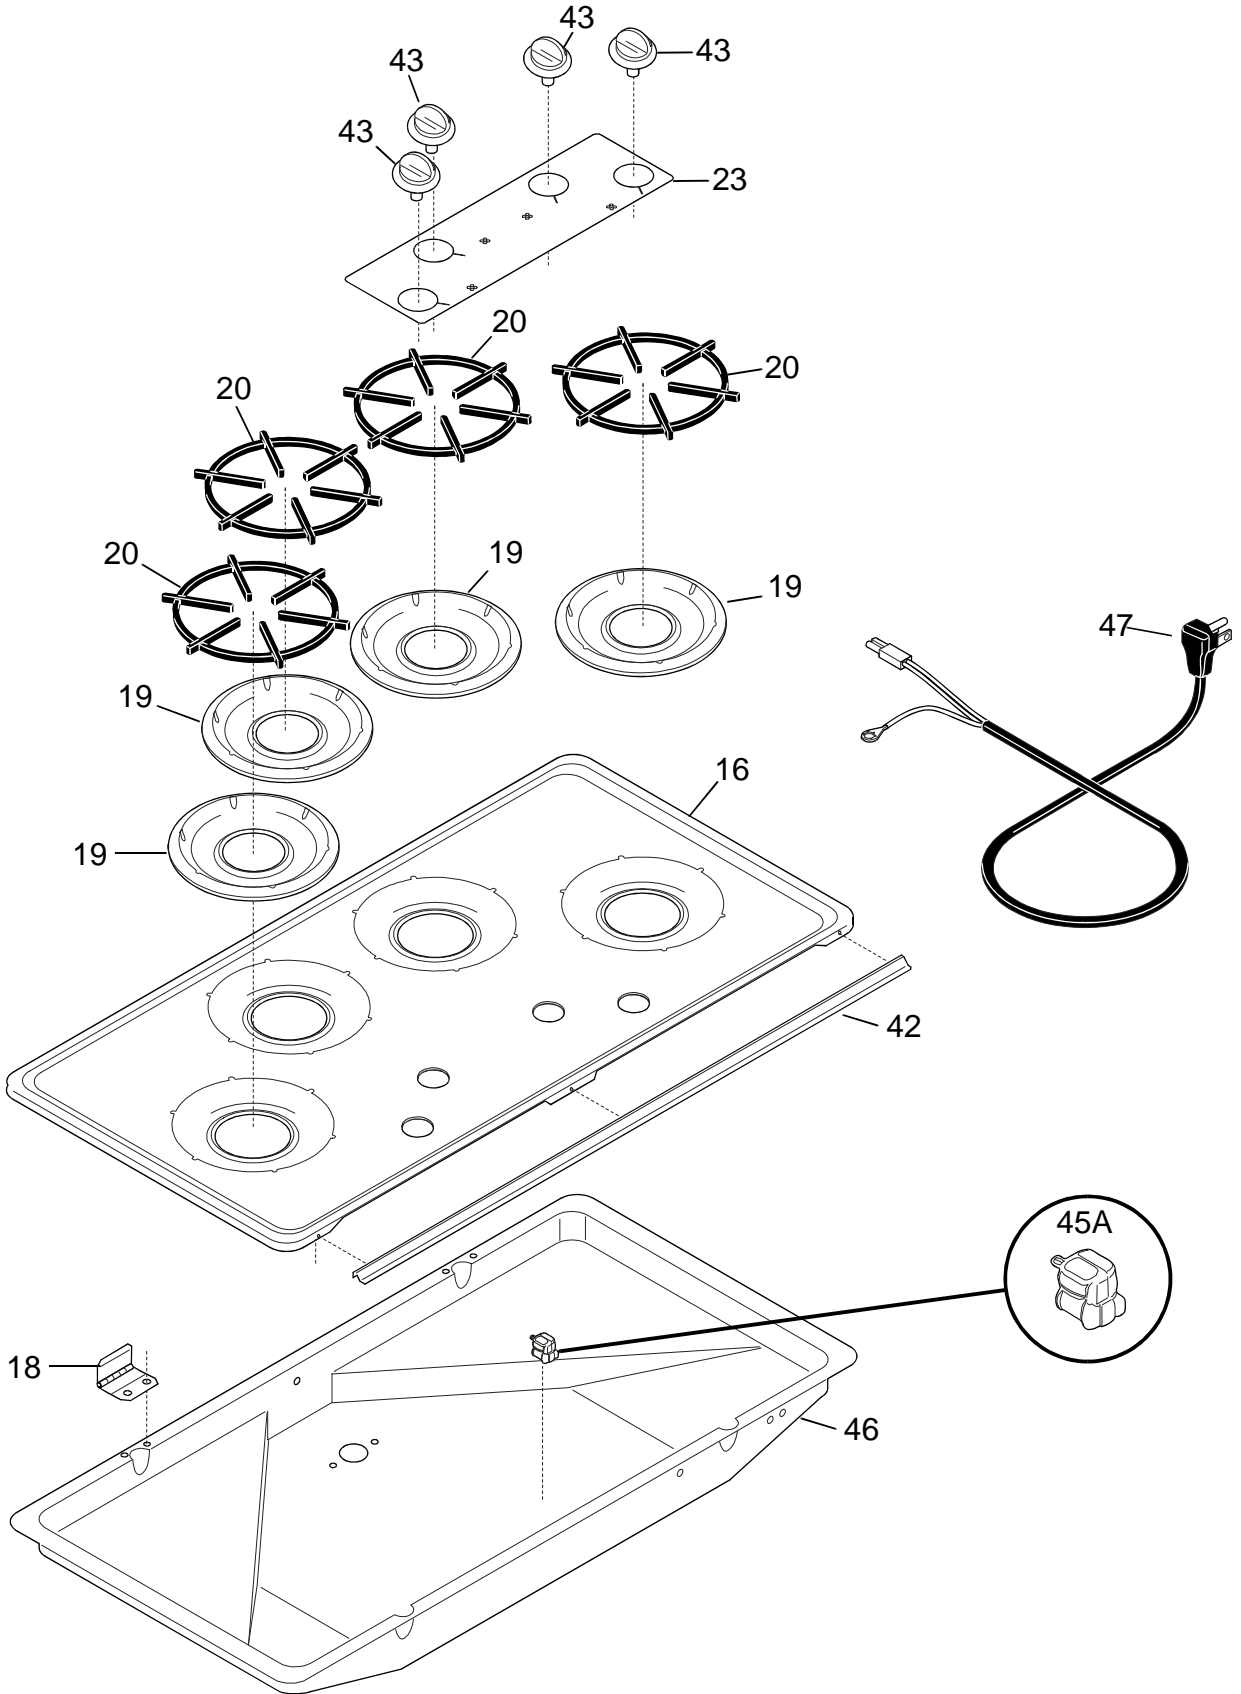

LA00CT77411-1A

COOKTOP

A= FGC36C4H (FGC36C4HWA)
B= FGC36C4H (FGC36C4HDA)
C= FGC36C4H (FGC36C4HCA)

POS. NO.	PART NO.	A	B	C	DESCRIPTION
16	318159311	A			Main Top white
16	318159312		B		Main Top almond
16	318159313			C	Main Top chrome
18	318074310	A	B	C	Hinge-maintop (2)
19#	318067300	A	B	C	Pan-burner black
20	316040807	A	B	C	Grate
23	318021700	A	B	C	Panel-control
42	5303311316	A	B	C	Handle
43	318164705	A	B	C	Knob-control black
45A	3201437	A	B	C	Strain relief
46	318077111	A	B	C	Burner Box
47#	5303311311	A	B	C	Cord,electric
*	5303311306	A	B	C	Screw, 8-18 X 3/8
*	5303311333	A	B	C	Screw, 8-32 X 3/8
*	5303311532	A	B	C	Screw, 6-32 X 1/4