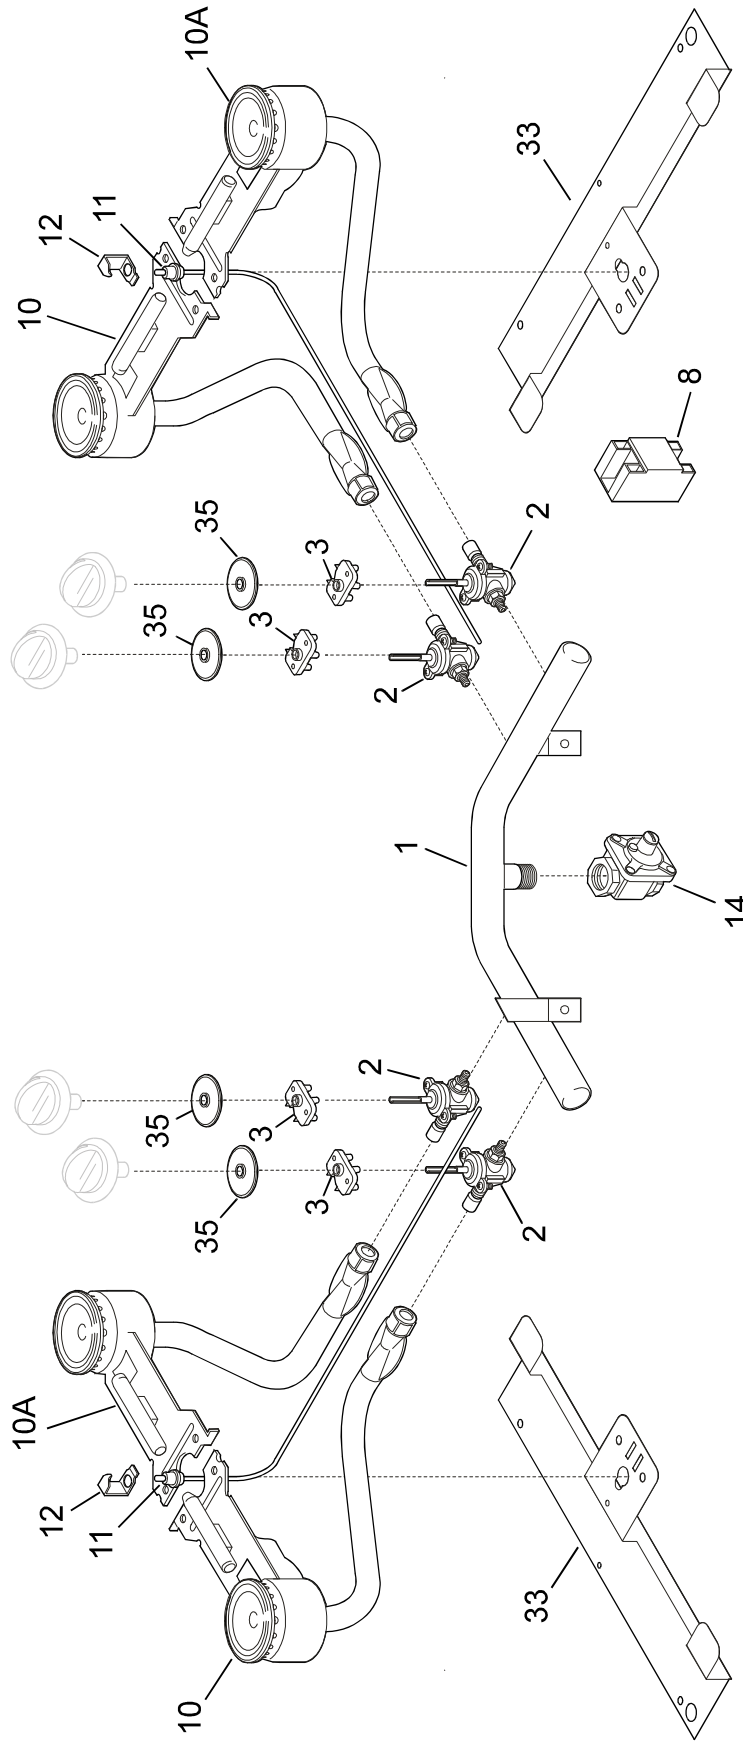

## COOKTOP

A= FGC36C4H (FGC36C4HWA)  
 B= FGC36C4H (FGC36C4HDA)  
 C= FGC36C4H (FGC36C4HCA)

POS. NO.	PART NO.	A	B	C	DESCRIPTION
16	318159311	A			Main Top white
16	318159312		B		Main Top almond
16	318159313			C	Main Top chrome
18	318074310	A	B	C	Hinge-maintop (2)
19#	318067300	A	B	C	Pan-burner black
20	316040807	A	B	C	Grate
23	318021700	A	B	C	Panel-control
42	5303311316	A	B	C	Handle
43	318164705	A	B	C	Knob-control black
45A	3201437	A	B	C	Strain relief
46	318077111	A	B	C	Burner Box
47#	5303311311	A	B	C	Cord,electric
*	5303311306	A	B	C	Screw, 8-18 X 3/8
*	5303311333	A	B	C	Screw, 8-32 X 3/8
*	5303311532	A	B	C	Screw, 6-32 X 1/4

**NOTE:** Top burner valves  
include mounting screw.

LA00BR77411-2

A= FGC36C4H (FGC36C4HWA)  
 B= FGC36C4H (FGC36C4HDA)  
 C= FGC36C4H (FGC36C4HCA)

POS. NO	PART NO	A	B	C	DESCRIPTION
1 #	3017002	A	B	C	Manifold Pipe
2 #	318087030	A	B	C	Valve-top burner
3 #	316032001	A	B	C	Switch-igniter
8 #	5303912606	A	B	C	Spark Module
10 #	5303323981	A	B	C	Burner-top, LF & RR
10A#	5303323982	A	B	C	Burner-top, RF & LR
11#	318148501	A	B	C	Igniter-burner, 16.25"
12	3016993	A	B	C	Retainer-igniter
14 #	5308007974	A	B	C	Regulator-pressure
33	5303311317	A	B	C	Channel-burner support
35	318146300	A	B	C	Bushing
*	08016432	A	B	C	Screw, 8-18 X 3/8
*	5303311306	A	B	C	Screw, 8-18 X3/8
*	5303311532	A	B	C	Screw, 6-32 X 1/4
*	5303324191	A	B	C	Washer
*	5304403070	A	B	C	Screw, 6-32 X 5/16

318047105 REVA