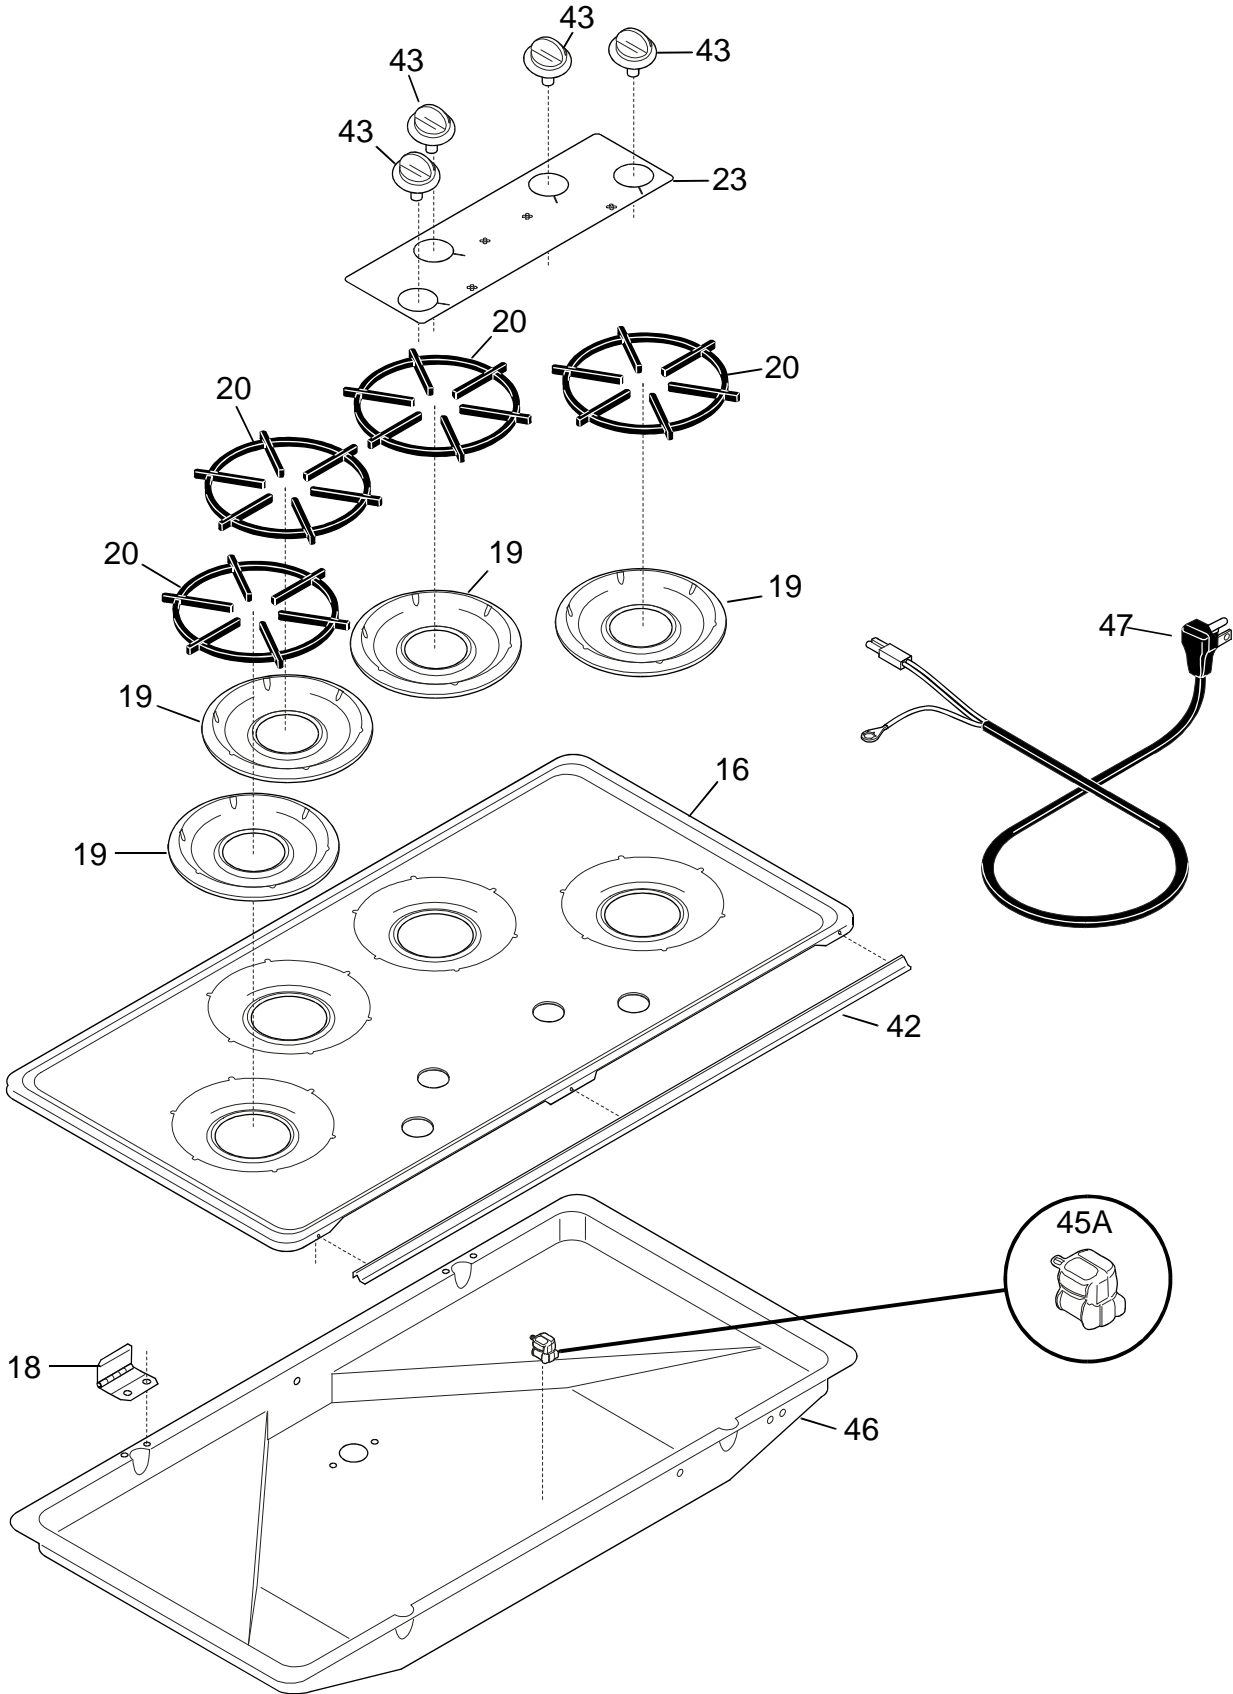

LA00CT77411-1A

COOKTOP

A= FGC36C4H (FGC36C4HWA)
B= FGC36C4H (FGC36C4HDA)
C= FGC36C4H (FGC36C4HCA)

POS. NO.	PART NO.	A	B	C	DESCRIPTION
16	318159311	A			Main Top white
16	318159312		B		Main Top almond
16	318159313			C	Main Top chrome
18	318074310	A	B	C	Hinge-maintop (2)
19#	318067300	A	B	C	Pan-burner black
20	316040807	A	B	C	Grate
23	318021700	A	B	C	Panel-control
42	5303311316	A	B	C	Handle
43	318164705	A	B	C	Knob-control black
45A	3201437	A	B	C	Strain relief
46	318077111	A	B	C	Burner Box
47#	5303311311	A	B	C	Cord,electric
*	5303311306	A	B	C	Screw, 8-18 X 3/8
*	5303311333	A	B	C	Screw, 8-32 X 3/8
*	5303311532	A	B	C	Screw, 6-32 X 1/4