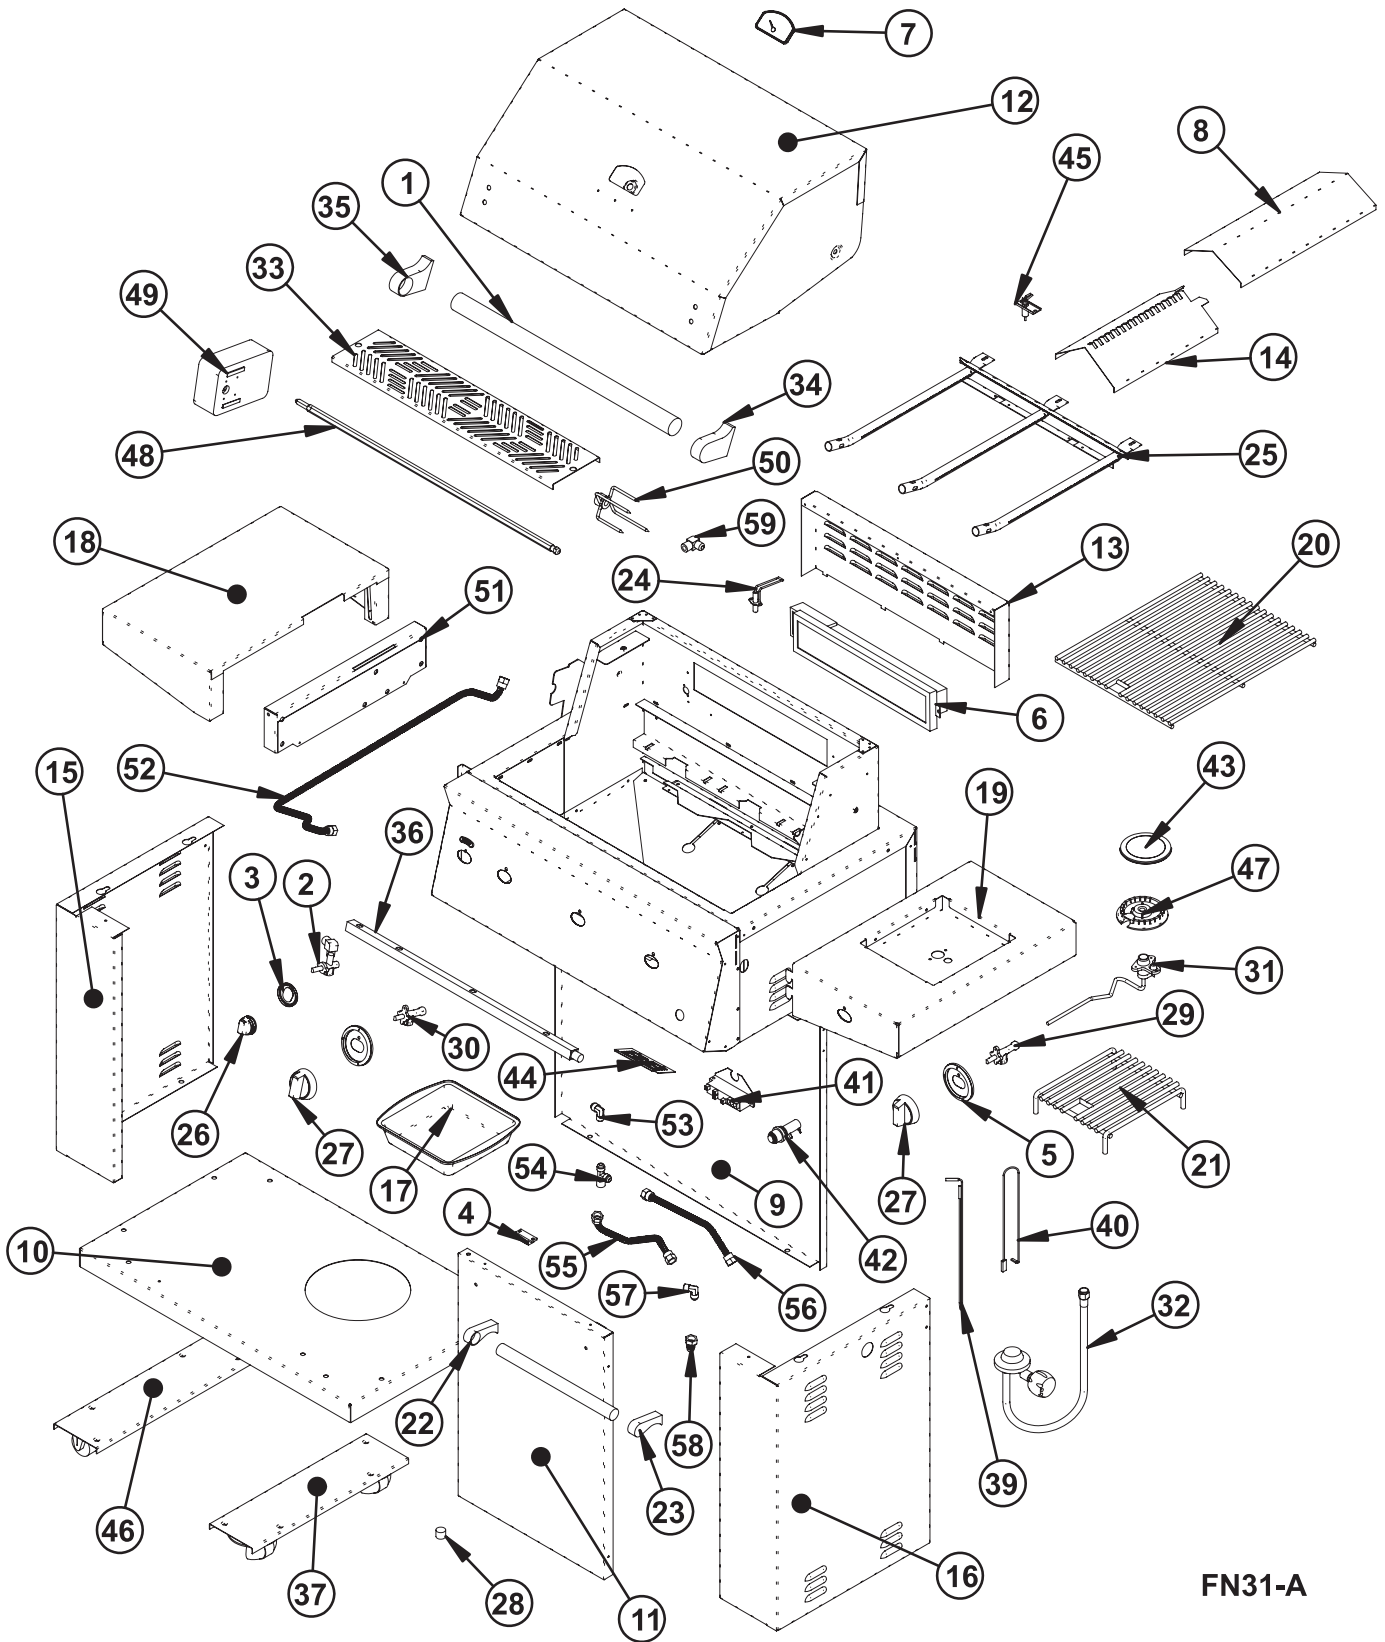

RECOMMENDED SPARE PARTS

FN31-A

RECOMMENDED SPARE PARTS

		<i>Model Index:</i>	
		A FN31LPD (FN31LPDC)	
		B FN31NGD (FN31NGDC)	
POS. NO	PART NO.		DESCRIPTION
1	5304444452	A B	Handle, hood
2 #	5304445074	A -	Valve, infrared burner, LP
2 #	5304445075	- B	Valve, infrared burner, NG
3	5304444429	A B	Bezel, infrared knob
4	5304444391	A B	Magnet, door
5	5304444406	A B	Bezel, knob
6 #	5304444453	A B	Burner, infrared, back
7 #	5304444392	A B	Guage, temperature
8	5304444399	A B	Flavor Grid, burner cover, top, angle
9	5304444454	A B	Panel, cart, back
10	5304444455	A B	Base, cart
11	5304444456	A B	Door, cart
12	5304444457	A B	Hood, grill
13	5304444458	A B	Cover, infrared burner
14	5304444398	A B	Flavor Grid, igniter cover, bottom, angle
15	5304444427	A B	Panel, cart, left side
16	5304444416	A B	Panel, cart, right side
17	5304444438	A B	Tray, drip pan
18	5304445086	A B	Shelf, left side, folding
19	5304444401	A B	Shelf, side burner
20	5304444459	A B	Grate, main burner
21	5304444400	A B	Grate, side burner
22	5304444425	A B	Handle End, door, left
23	5304444426	A B	Handle End, door, right
24 #	5304444393	A B	Electrode, infrared burner, back
25 #	5304444460	A B	Burner, main, 3 cell
26	5304444428	A B	Knob, infrared burner
27	5304444405	A B	Knob, burner
28	5304444419	A B	Door Stop
29 #	5304445078	A -	Valve, side burner, LP
29 #	5304445079	- B	Valve, side burner, NG
30 #	5304445069	A -	Valve, burner, main/side, LP
30 #	5304445070	- B	Valve, burner, main/side, NG
31 #	5304445087	A -	Orifice, LP, side burner, with holder
31 #	5304445088	- B	Orifice, NG, side burner, with holder
32 #	5304444675	A -	Regulator, LP
32 #	5304444424	- B	Regulator, NG
33	5304444461	A B	Shelf, warming rack
34	5304444390	A B	Handle End, hood, right
35	5304444388	A B	Handle End, hood, left
36 #	5304444462	A B	Manifold
37	5304444418	A B	Channel, wheel, swivel
38	5304444463	A B	Handle, door, 12.525 inch
39 #	5304444431	A B	Wire, igniter, positive
40 #	5304444432	A B	Wire, igniter, negative
41 #	5304444674	A B	Igniter, 4-pole, no ground, with bracket
42	5304444404	A B	Housing, igniter battery
43	5304444402	A B	Cap, side burner
44	5304445082	A B	Panel, igniter access