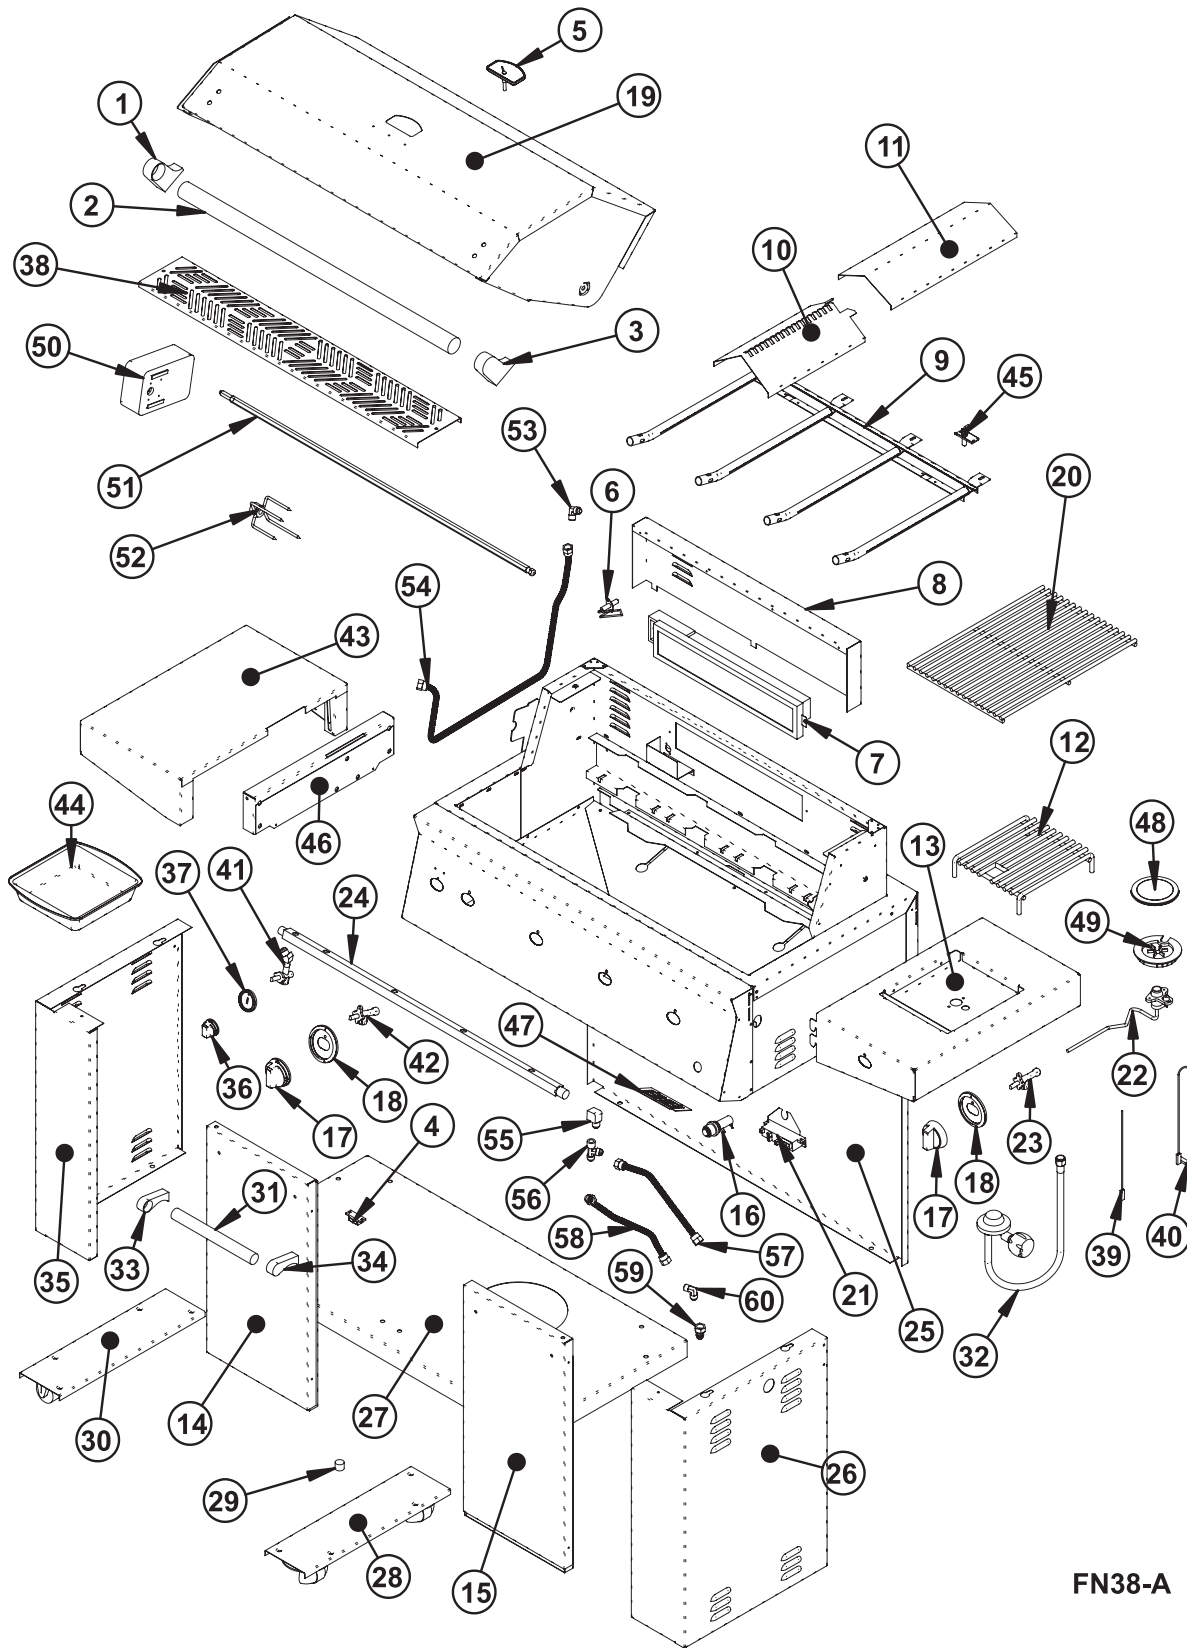

RECOMMENDED SPARE PARTS

FN38-A

RECOMMENDED SPARE PARTS

		<i>Model Index:</i>	
		A FN38LPD (FN38LPDC)	
		B FN38NGD (FN38NGDC)	
POS. NO	PART NO.		DESCRIPTION
1	5304444388	A B	Handle End, hood, left
2	5304444389	A B	Handle, hood, 32 inch
3	5304444390	A B	Handle End, hood, right
4	5304444391	A B	Magnet, door
5 #	5304444392	A B	Guage, temperature
6 #	5304444393	A B	Electrode, infrared burner, back
7 #	5304444453	A B	Burner, infrared, back
8	5304445084	A B	Cover, infrared burner
9 #	5304444397	A B	Burner, main
10	5304444398	A B	Flavor Grid, igniter cover, bottom, angle
11	5304444399	A B	Flavor Grid, burner cover, top, angle
12	5304444400	A B	Grate, side burner
13	5304444401	A B	Shelf, side burner
14	5304444420	A B	Door, cart, left
15	5304444440	A B	Door, cart, right
16	5304444404	A B	Housing, igniter battery
17	5304444405	A B	Knob, burner
18	5304444406	A B	Bezel, knob
19	5304444407	A B	Hood, grill
20	5304444408	A B	Grate, main burner
21 #	5304444674	A B	Igniter, 4-pole, no ground, with bracket
22 #	5304445087	A -	Orifice, LP, side burner, with holder
22 #	5304445088	- B	Orifice, NG, side burner, with holder
23 #	5304445078	A -	Valve, side burner, LP
23 #	5304445079	- B	Valve, side burner, NG
24 #	5304444414	A B	Manifold
25	5304444415	A B	Panel, cart, back
26	5304444416	A B	Panel, cart, right side
27	5304444417	A B	Base, cart
28	5304444418	A B	Channel, wheel, swivel
29	5304444419	A B	Door Stop
30	5304445083	A B	Channel, wheel, fixed
31	5304444421	A B	Handle, door, 9.375 inch
32 #	5304444675	A -	Regulator, LP
32 #	5304444424	- B	Regulator, NG
33	5304444425	A B	Handle End, door, left
34	5304444426	A B	Handle End, door, right
35	5304444427	A B	Panel, cart, left side
36	5304444428	A B	Knob, infrared burner
37	5304444429	A B	Bezel, infrared knob
38	5304444430	A B	Shelf, warming rack
39 #	5304444431	A B	Wire, igniter, positive
40 #	5304444432	A B	Wire, igniter, negative
41 #	5304445074	A -	Valve, infrared burner, LP
41 #	5304445075	- B	Valve, infrared burner, NG
42 #	5304445069	A -	Valve, burner, main/side, LP
42 #	5304445070	- B	Valve, burner, main/side, NG
43	5304445086	A B	Shelf, left side, folding
44	5304444438	A B	Tray, drip pan