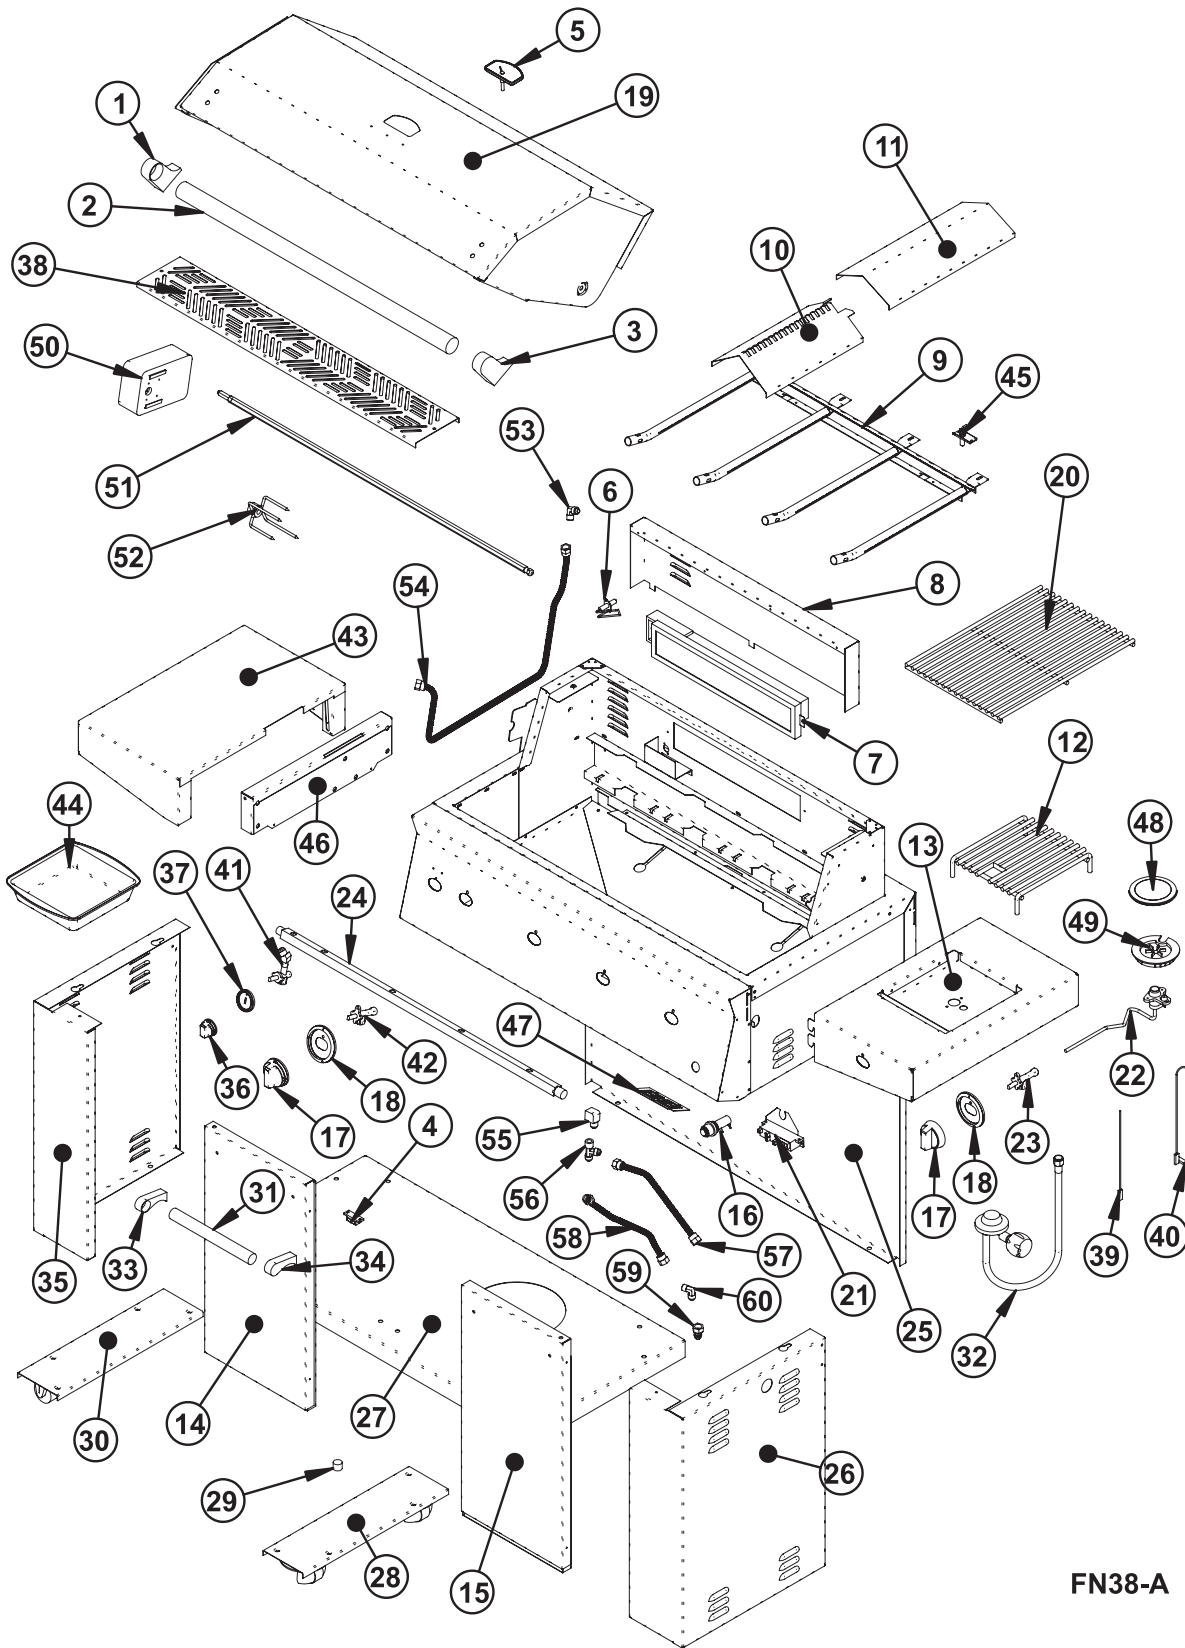

RECOMMENDED SPARE PARTS

		<i>Model Index:</i>	
		A FN38LPD (FN38LPDC)	
		B FN38NGD (FN38NGDC)	
POS. NO	PART NO.		DESCRIPTION
1	5304444388	A B	Handle End, hood, left
2	5304444389	A B	Handle, hood, 32 inch
3	5304444390	A B	Handle End, hood, right
4	5304444391	A B	Magnet, door
5 #	5304444392	A B	Guage, temperature
6 #	5304444393	A B	Electrode, infrared burner, back
7 #	5304444453	A B	Burner, infrared, back
8	5304445084	A B	Cover, infrared burner
9 #	5304444397	A B	Burner, main
10	5304444398	A B	Flavor Grid, igniter cover, bottom, angle
11	5304444399	A B	Flavor Grid, burner cover, top, angle
12	5304444400	A B	Grate, side burner
13	5304444401	A B	Shelf, side burner
14	5304444420	A B	Door, cart, left
15	5304444440	A B	Door, cart, right
16	5304444404	A B	Housing, igniter battery
17	5304444405	A B	Knob, burner
18	5304444406	A B	Bezel, knob
19	5304444407	A B	Hood, grill
20	5304444408	A B	Grate, main burner
21 #	5304444674	A B	Igniter, 4-pole, no ground, with bracket
22 #	5304445087	A -	Orifice, LP, side burner, with holder
22 #	5304445088	- B	Orifice, NG, side burner, with holder
23 #	5304445078	A -	Valve, side burner, LP
23 #	5304445079	- B	Valve, side burner, NG
24 #	5304444414	A B	Manifold
25	5304444415	A B	Panel, cart, back
26	5304444416	A B	Panel, cart, right side
27	5304444417	A B	Base, cart
28	5304444418	A B	Channel, wheel, swivel
29	5304444419	A B	Door Stop
30	5304445083	A B	Channel, wheel, fixed
31	5304444421	A B	Handle, door, 9.375 inch
32 #	5304444675	A -	Regulator, LP
32 #	5304444424	- B	Regulator, NG
33	5304444425	A B	Handle End, door, left
34	5304444426	A B	Handle End, door, right
35	5304444427	A B	Panel, cart, left side
36	5304444428	A B	Knob, infrared burner
37	5304444429	A B	Bezel, infrared knob
38	5304444430	A B	Shelf, warming rack
39 #	5304444431	A B	Wire, igniter, positive
40 #	5304444432	A B	Wire, igniter, negative
41 #	5304445074	A -	Valve, infrared burner, LP
41 #	5304445075	- B	Valve, infrared burner, NG
42 #	5304445069	A -	Valve, burner, main/side, LP
42 #	5304445070	- B	Valve, burner, main/side, NG
43	5304445086	A B	Shelf, left side, folding
44	5304444438	A B	Tray, drip pan

RECOMMENDED SPARE PARTS

FN38-A