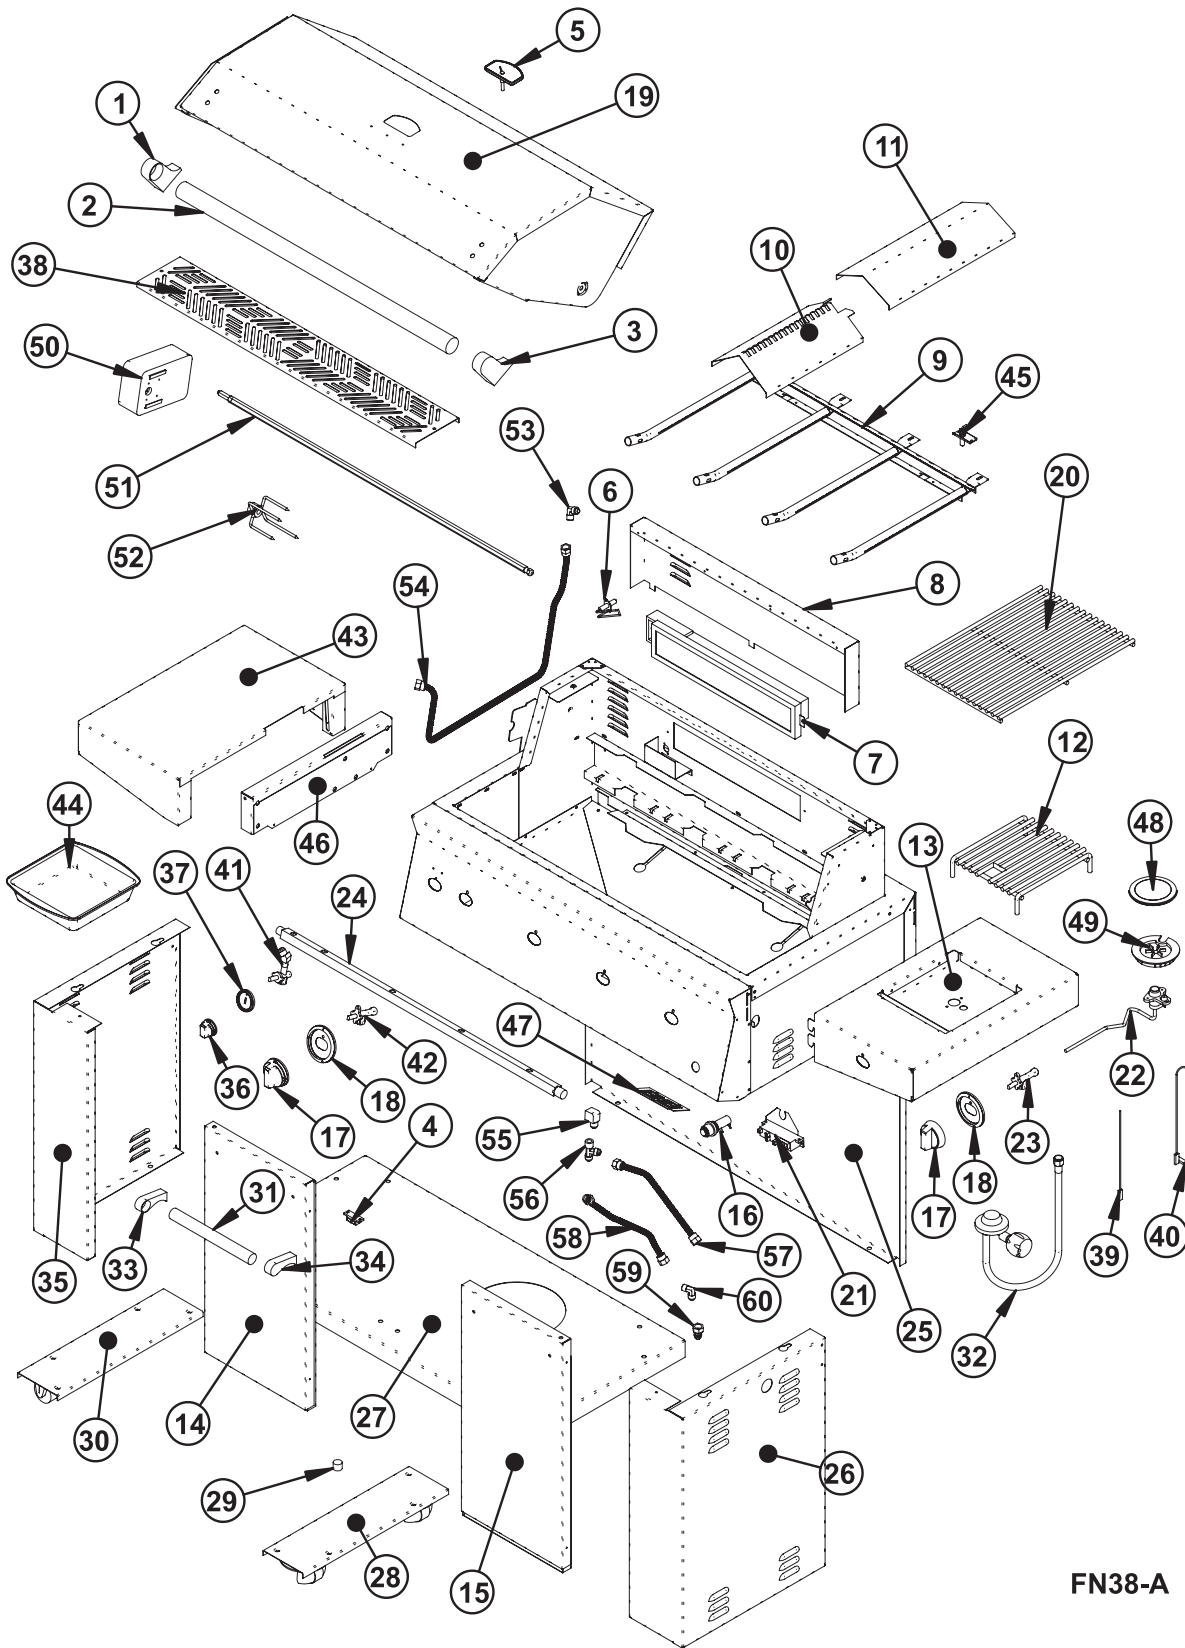

RECOMMENDED SPARE PARTS

FN38-A

RECOMMENDED SPARE PARTS

Model Index: A FN38LPD (FN38LPDC)
B FN38NGD (FN38NGDC)

POS. NO	PART NO.		DESCRIPTION
45 #	5304444439	A B	Electrode, main burner
46	5304445090	A B	Bracket, folding shelf
47	5304445082	A B	Panel, igniter access
48	5304444402	A B	Cap, side burner
49	5304444403	A B	Burner Head, side burner
50 #	5304444548	A B	Motor, rotisserie
51	5304445091	A B	Spit, rotisserie
52	5304444551	A B	Fork, rotisserie
53 #	5304447641	A -	Elbow, LP, IR burner rear, with orifice
53 #	5304447642	- B	Elbow, NG, IR burner rear, with orifice
54 #	5304447646	A B	Hose, gas, infrared burner, rear
55 #	5304447638	A B	Elbow, gas fitting, manifold-to-T
56 #	5304447639	A B	Connector, T
57 #	5304447640	A B	Hose, gas, 16", to side burner
58 #	5304446174	A B	Hose, gas, 10", main supply
59 #	5304447624	A B	Fitting, main connection
60 #	5304447623	A B	Elbow, main connection
*	5304444441	A B	Bolt, valve/manifold
*	5304444442	A B	Bolt, wheel & cart
*	5304444443	A B	Nut, door, bottom pivot
*	5304444444	A B	Screw, door, bottom pivot
*	5304445048	A B	Screw, bezel/valve
*	5304444446	A B	Screw, hood handle end
*	5304444447	A B	Screw, self-tapping
*	5304444661	A B	Wire, igniter, infrared burner
*	5304444449	A B	Wire, igniter, main burner, left & right
*	5304444696	A B	Wire, igniter, side burner, rear