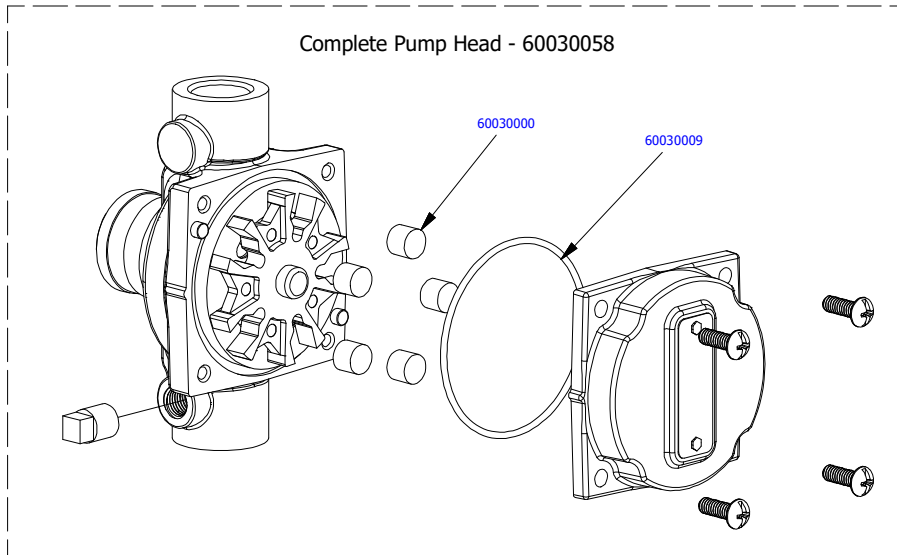

## Parts View

Part Number	Description	Qty
60030000	5 GPM Roller for Roller Pumps	1
60030009	Silicone O-Ring for Roller Pumps	1
60030058	HR5 Pump Head for 1/2HP Motor	1
60030061	HR5 Motor Only, No Power Cord or Switch	1