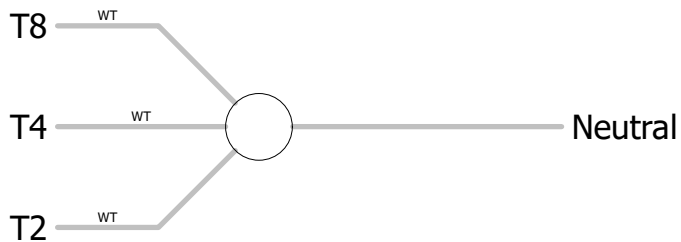

Haight Standard Wiring, 110VAC

TOLERANCES ARE: .XX: ± .010 .XXX: ± .005 ANGULAR: ± .5°	FRONTLINE international 187 ASCOT PARKWAY CUYAHOGA FALLS, OH 44223	
		THIS DRAWING IS CONFIDENTIAL PROPERTY OF FRONTLINE INTERNATIONAL
TITLE: 60030056 Wiring Diagram		
DRAWN: CCB	SHEET 2 OF 3