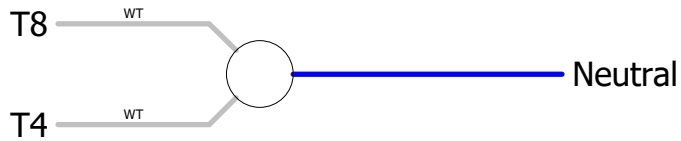

Haight Standard Wiring, 220VAC

TOLERANCES ARE: .XX: ± .010 .XXX: ± .005 ANGULAR: ± .5°	FRONTLINE international 187 ASCOT PARKWAY CUYAHOGA FALLS, OH 44223		
	THIS DRAWING IS CONFIDENTIAL PROPERTY OF FRONTLINE INTERNATIONAL	TITLE 60030056 Wiring Diagram	
	DRAWN CCB	SHEET 3 OF 3