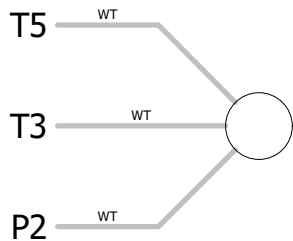

Haight Standard Wiring, 110VAC

TOLERANCES ARE: .XX: ± .010 .XXX: ± .005 ANGULAR: ± .5°	FRONTLINE international 187 ASCOT PARKWAY CUYAHOGA FALLS, OH 44223	
		THIS DRAWING IS CONFIDENTIAL PROPERTY OF FRONTLINE INTERNATIONAL
TITLE: 60030056 Wiring Diagram		
DRAWN: CCB	SHEET 2 OF 3