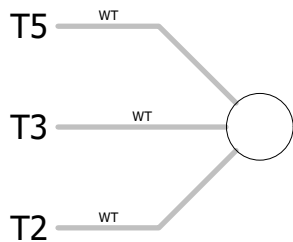

Haight Standard Wiring, 220VAC

TOLERANCES ARE: .XX: ± .010 .XXX: ± .005 ANGULAR: ± .5°	FRONTLINE international 187 ASCOT PARKWAY CUYAHOGA FALLS, OH 44223		
	THIS DRAWING IS CONFIDENTIAL PROPERTY OF FRONTLINE INTERNATIONAL	TITLE 60030056 Wiring Diagram	
	DRAWN CCB	SHEET 3 OF 3